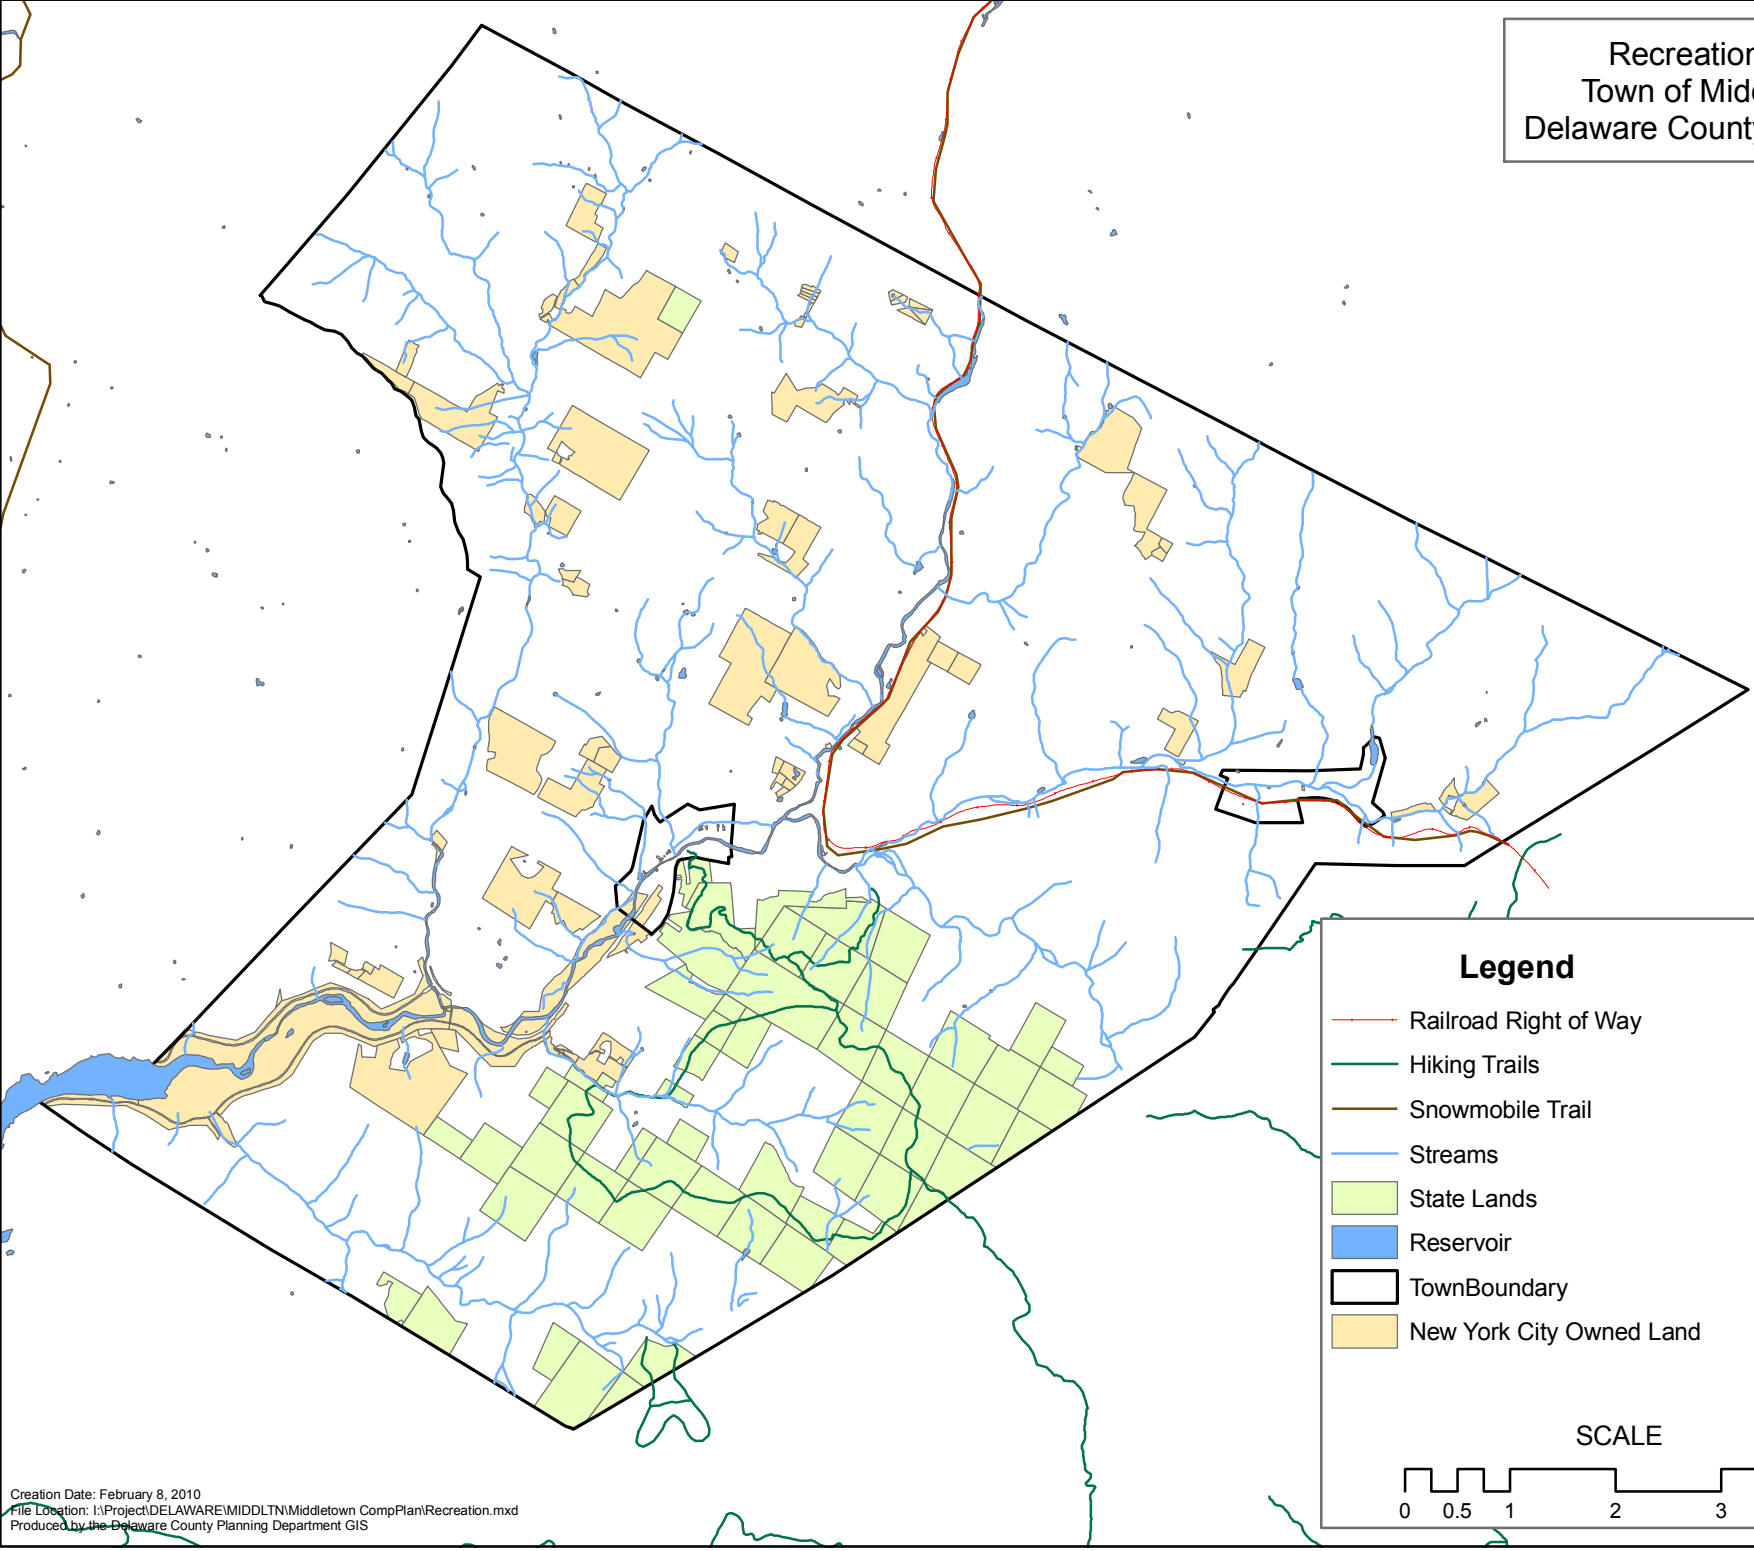

Recreation Map  
Town of Middletown  
Delaware County, New York

**Legend**

- Railroad Right of Way
- Hiking Trails
- Snowmobile Trail
- Streams
- State Lands
- Reservoir
- TownBoundary
- New York City Owned Land

**SCALE**

0 0.5 1 2 3 4 Miles