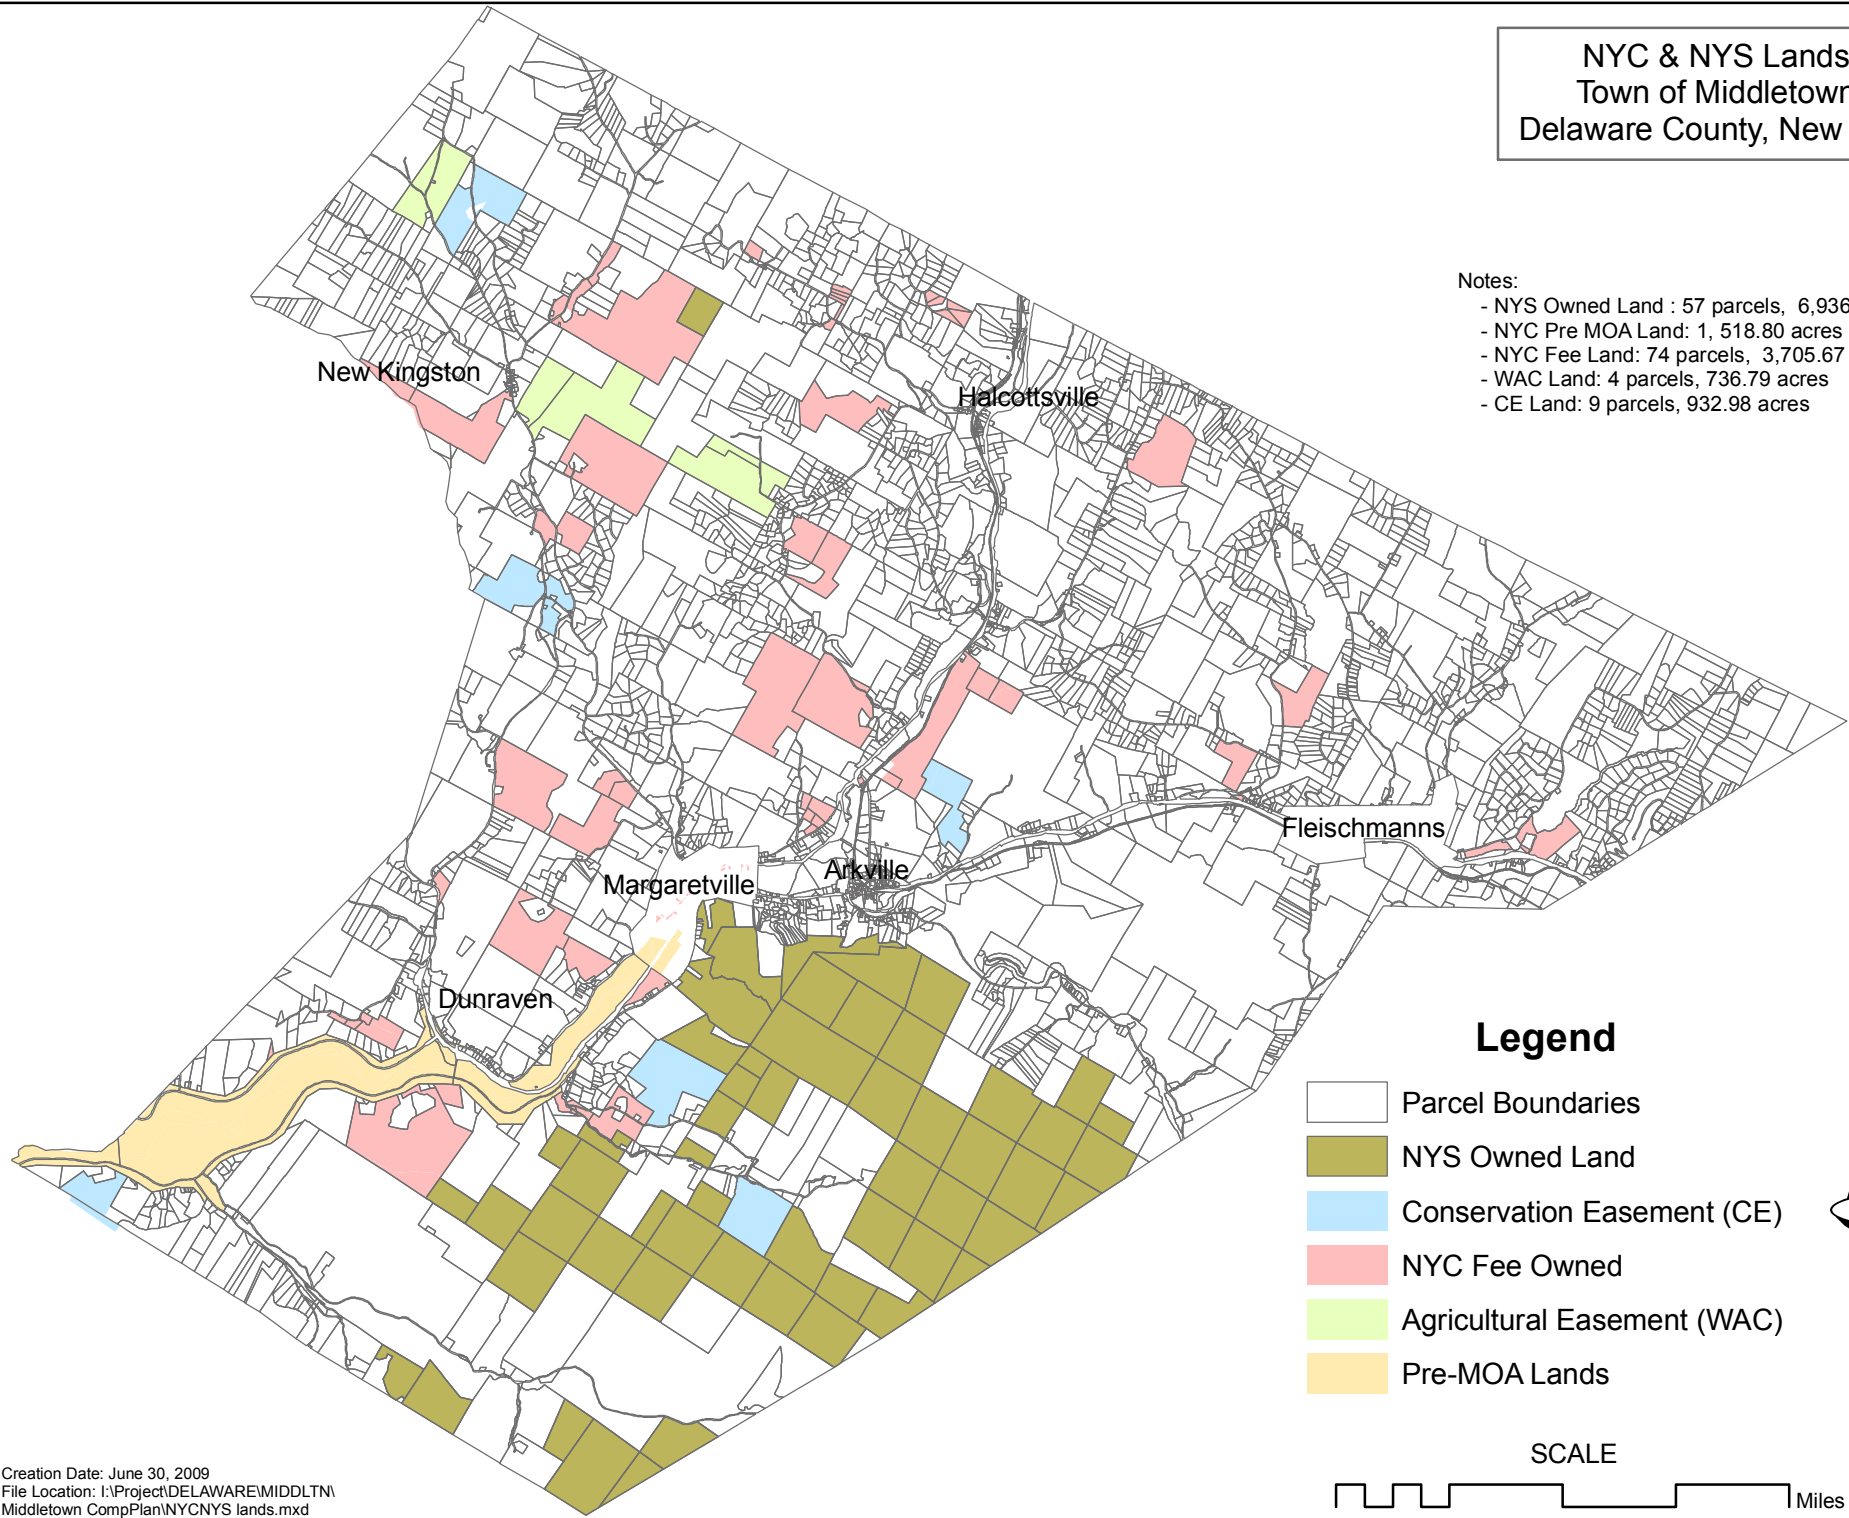

NYC & NYS Lands
Town of Middletown
Delaware County, New York

- Notes:
- NYS Owned Land : 57 parcels, 6,936.22 acres
 - NYC Pre MOA Land: 1, 518.80 acres
 - NYC Fee Land: 74 parcels, 3,705.67 acres
 - WAC Land: 4 parcels, 736.79 acres
 - CE Land: 9 parcels, 932.98 acres

Legend

- Parcel Boundaries
- NYS Owned Land
- Conservation Easement (CE)
- NYC Fee Owned
- Agricultural Easement (WAC)
- Pre-MOA Lands