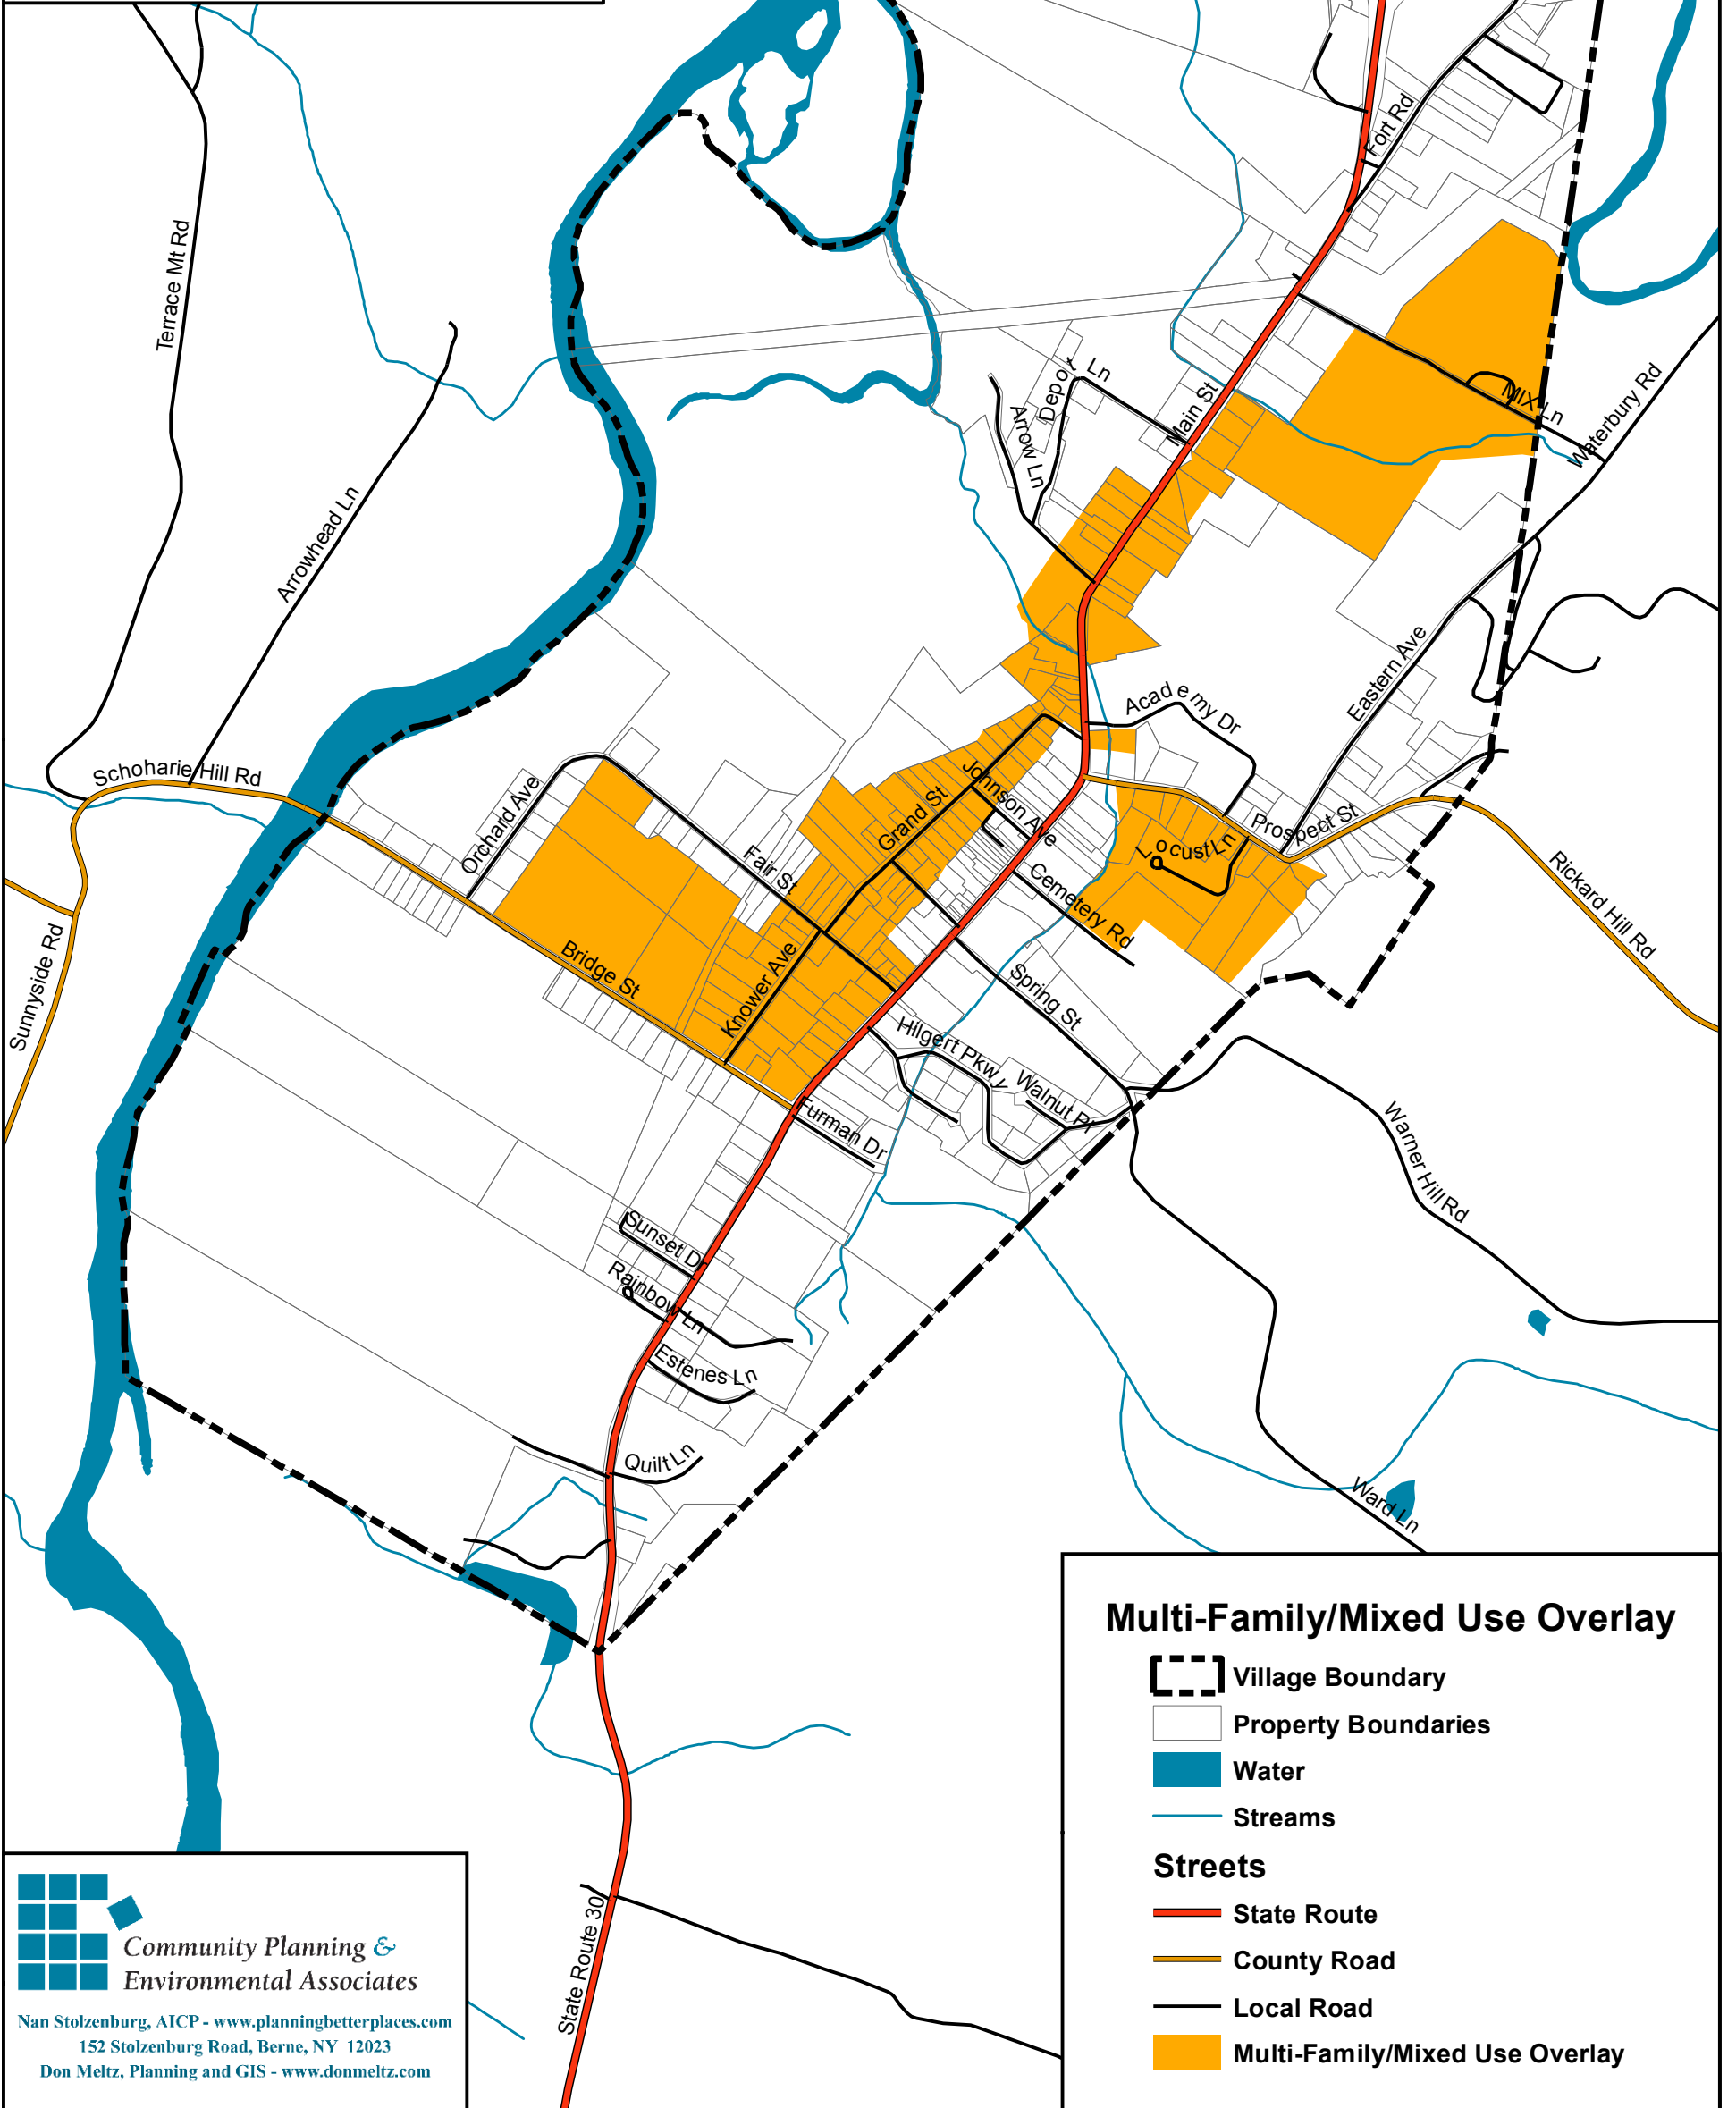

# Village of Schoharie

## Schoharie County, NY

Adopted - October 2006

Digital Conversion -  
April 28, 2010

0 500 1,000 2,000 Feet

**Community Planning &  
Environmental Associates**

Nan Stolzenburg, AICP - [www.planningbetterplaces.com](http://www.planningbetterplaces.com)  
152 Stolzenburg Road, Berne, NY 12023  
Don Meltz, Planning and GIS - [www.donmeltz.com](http://www.donmeltz.com)

**Multi-Family/Mixed Use Overlay**

- Village Boundary
- Property Boundaries
- Water
- Streams
- Streets**
- State Route
- County Road
- Local Road
- Multi-Family/Mixed Use Overlay