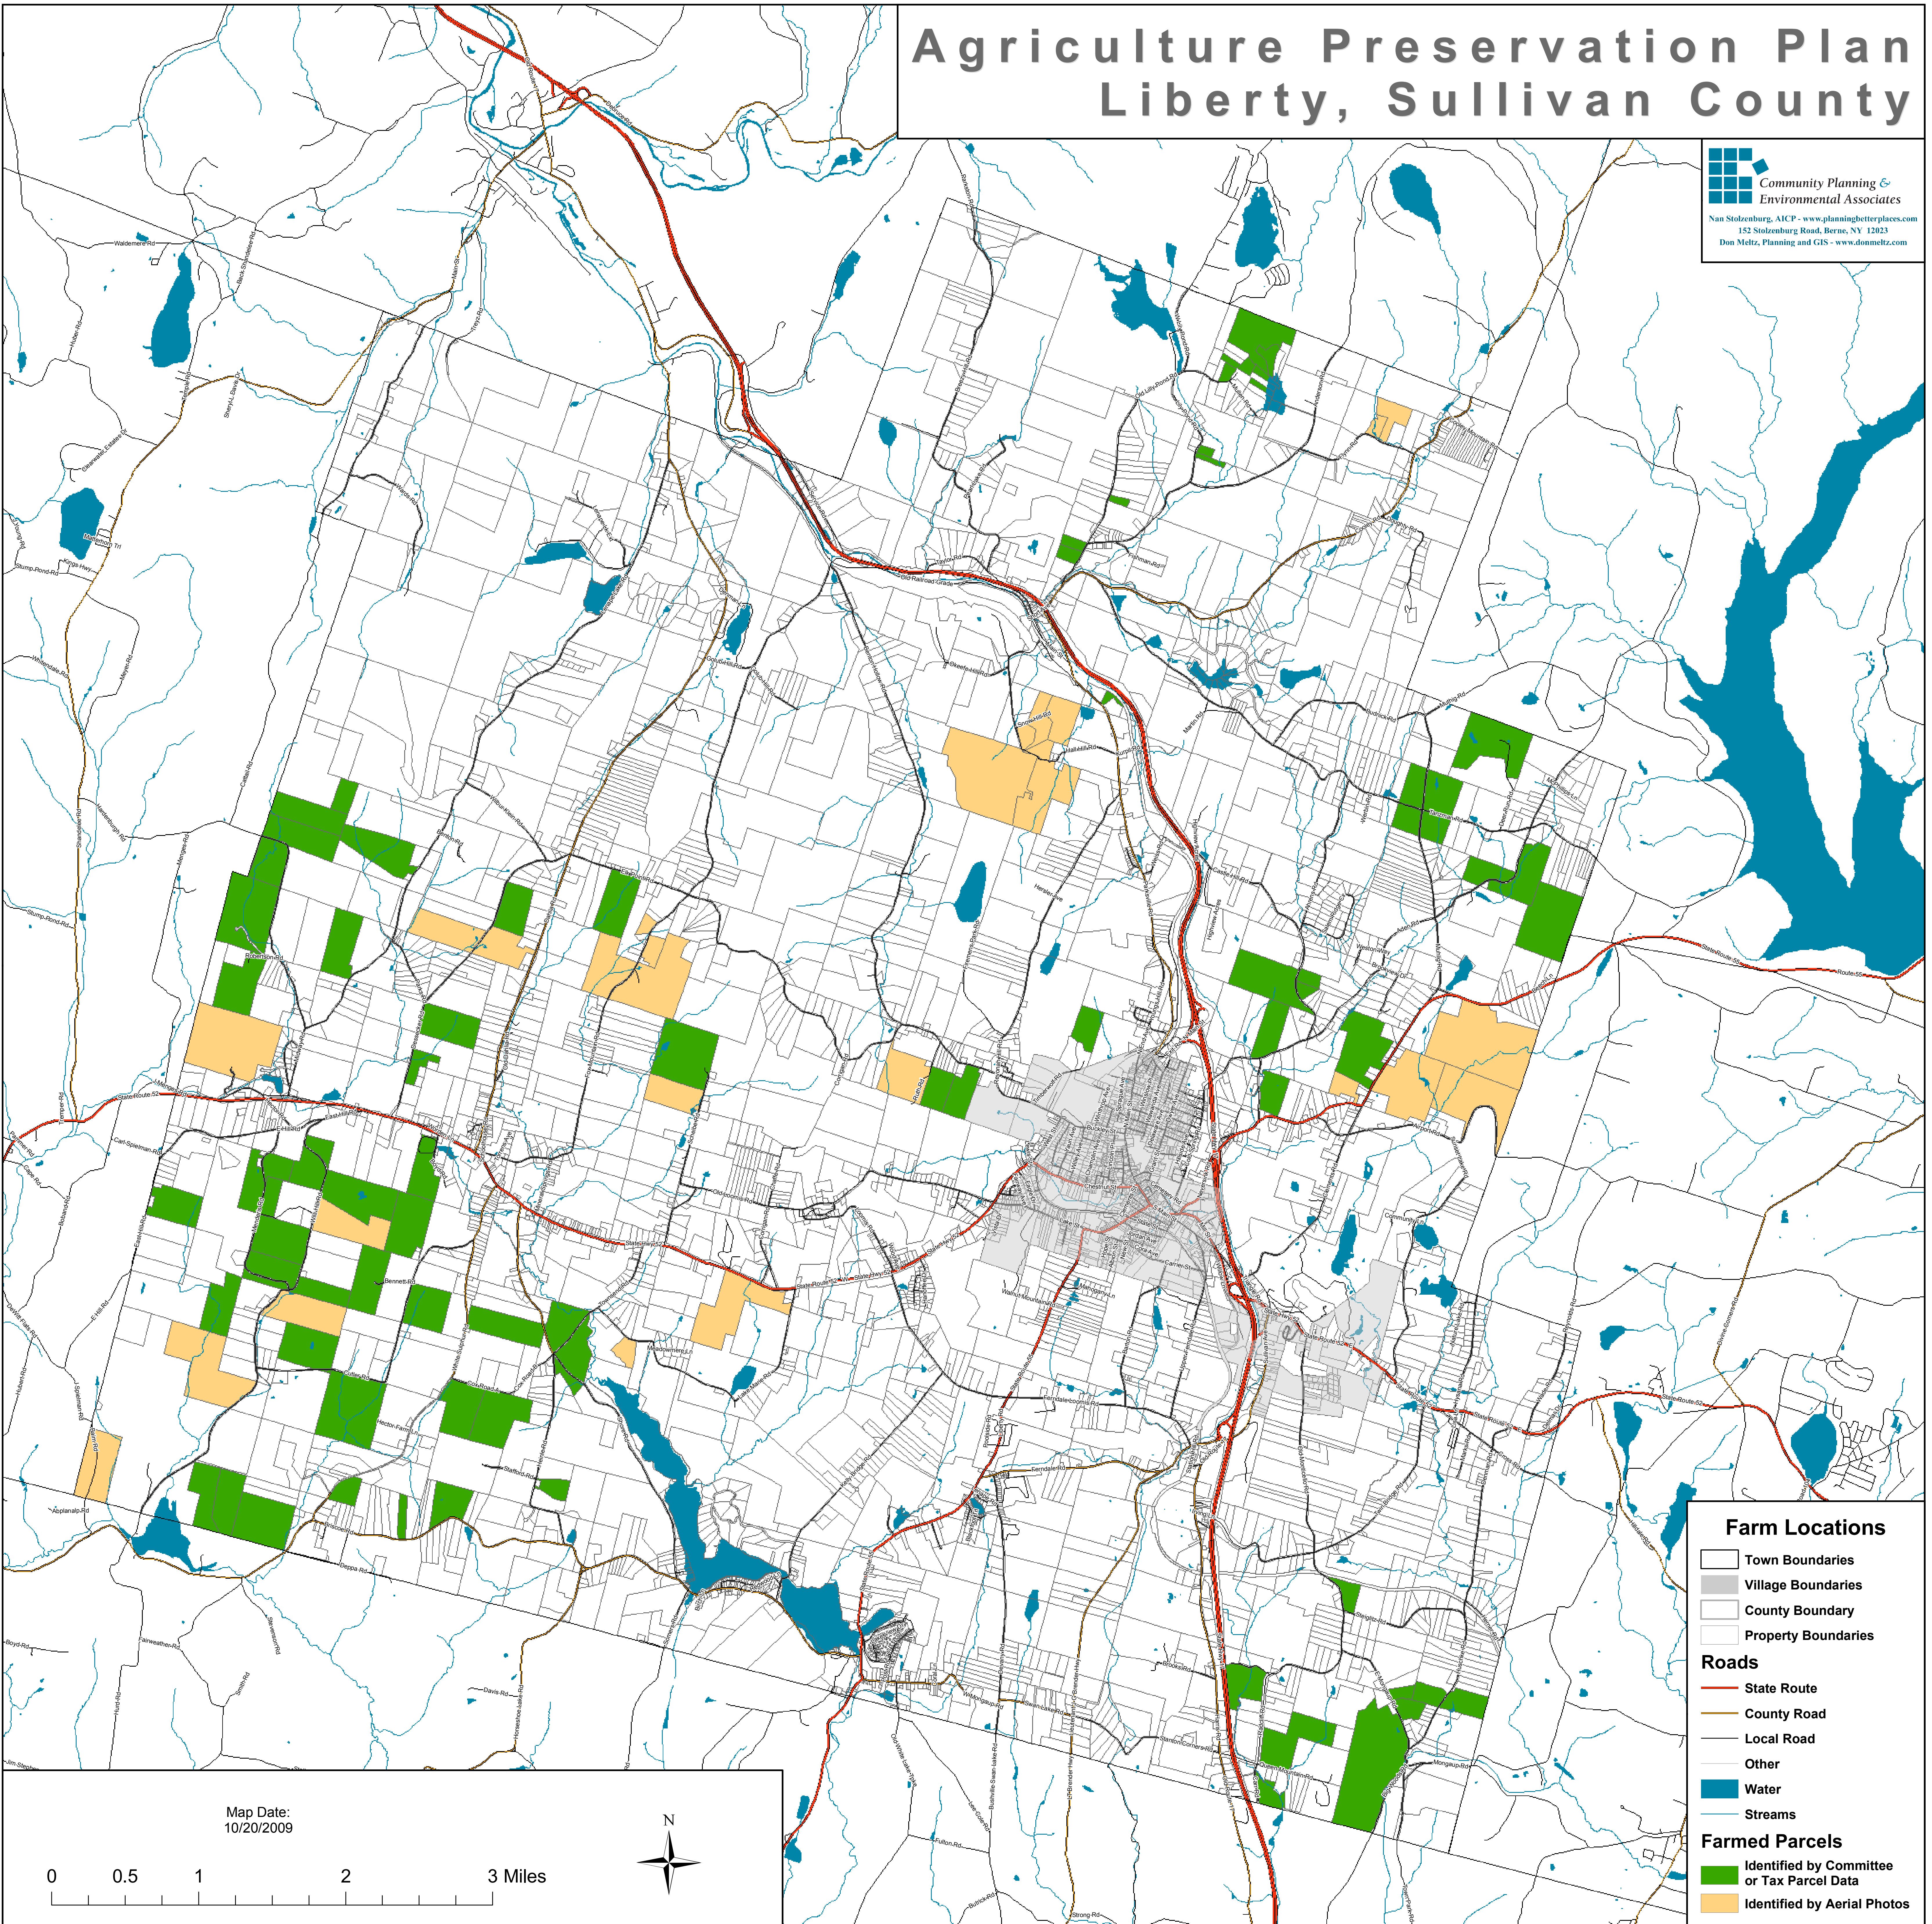

Agriculture Preservation Plan Liberty, Sullivan County

 Community Planning &
Environmental Associates
Nan Stolzenburg, AICP - www.planningbetterplaces.com
152 Stolzenburg Road, Berne, NY 12023
Don Meltz, Planning and GIS - www.donmeltz.com

Farm Locations

-  Town Boundaries
-  Village Boundaries
-  County Boundary
-  Property Boundaries

Roads

-  State Route
-  County Road
-  Local Road
-  Other
-  Water
-  Streams

Farmed Parcels

-  Identified by Committee or Tax Parcel Data
-  Identified by Aerial Photos

Map Date:
10/20/2009

0 0.5 1 2 3 Miles