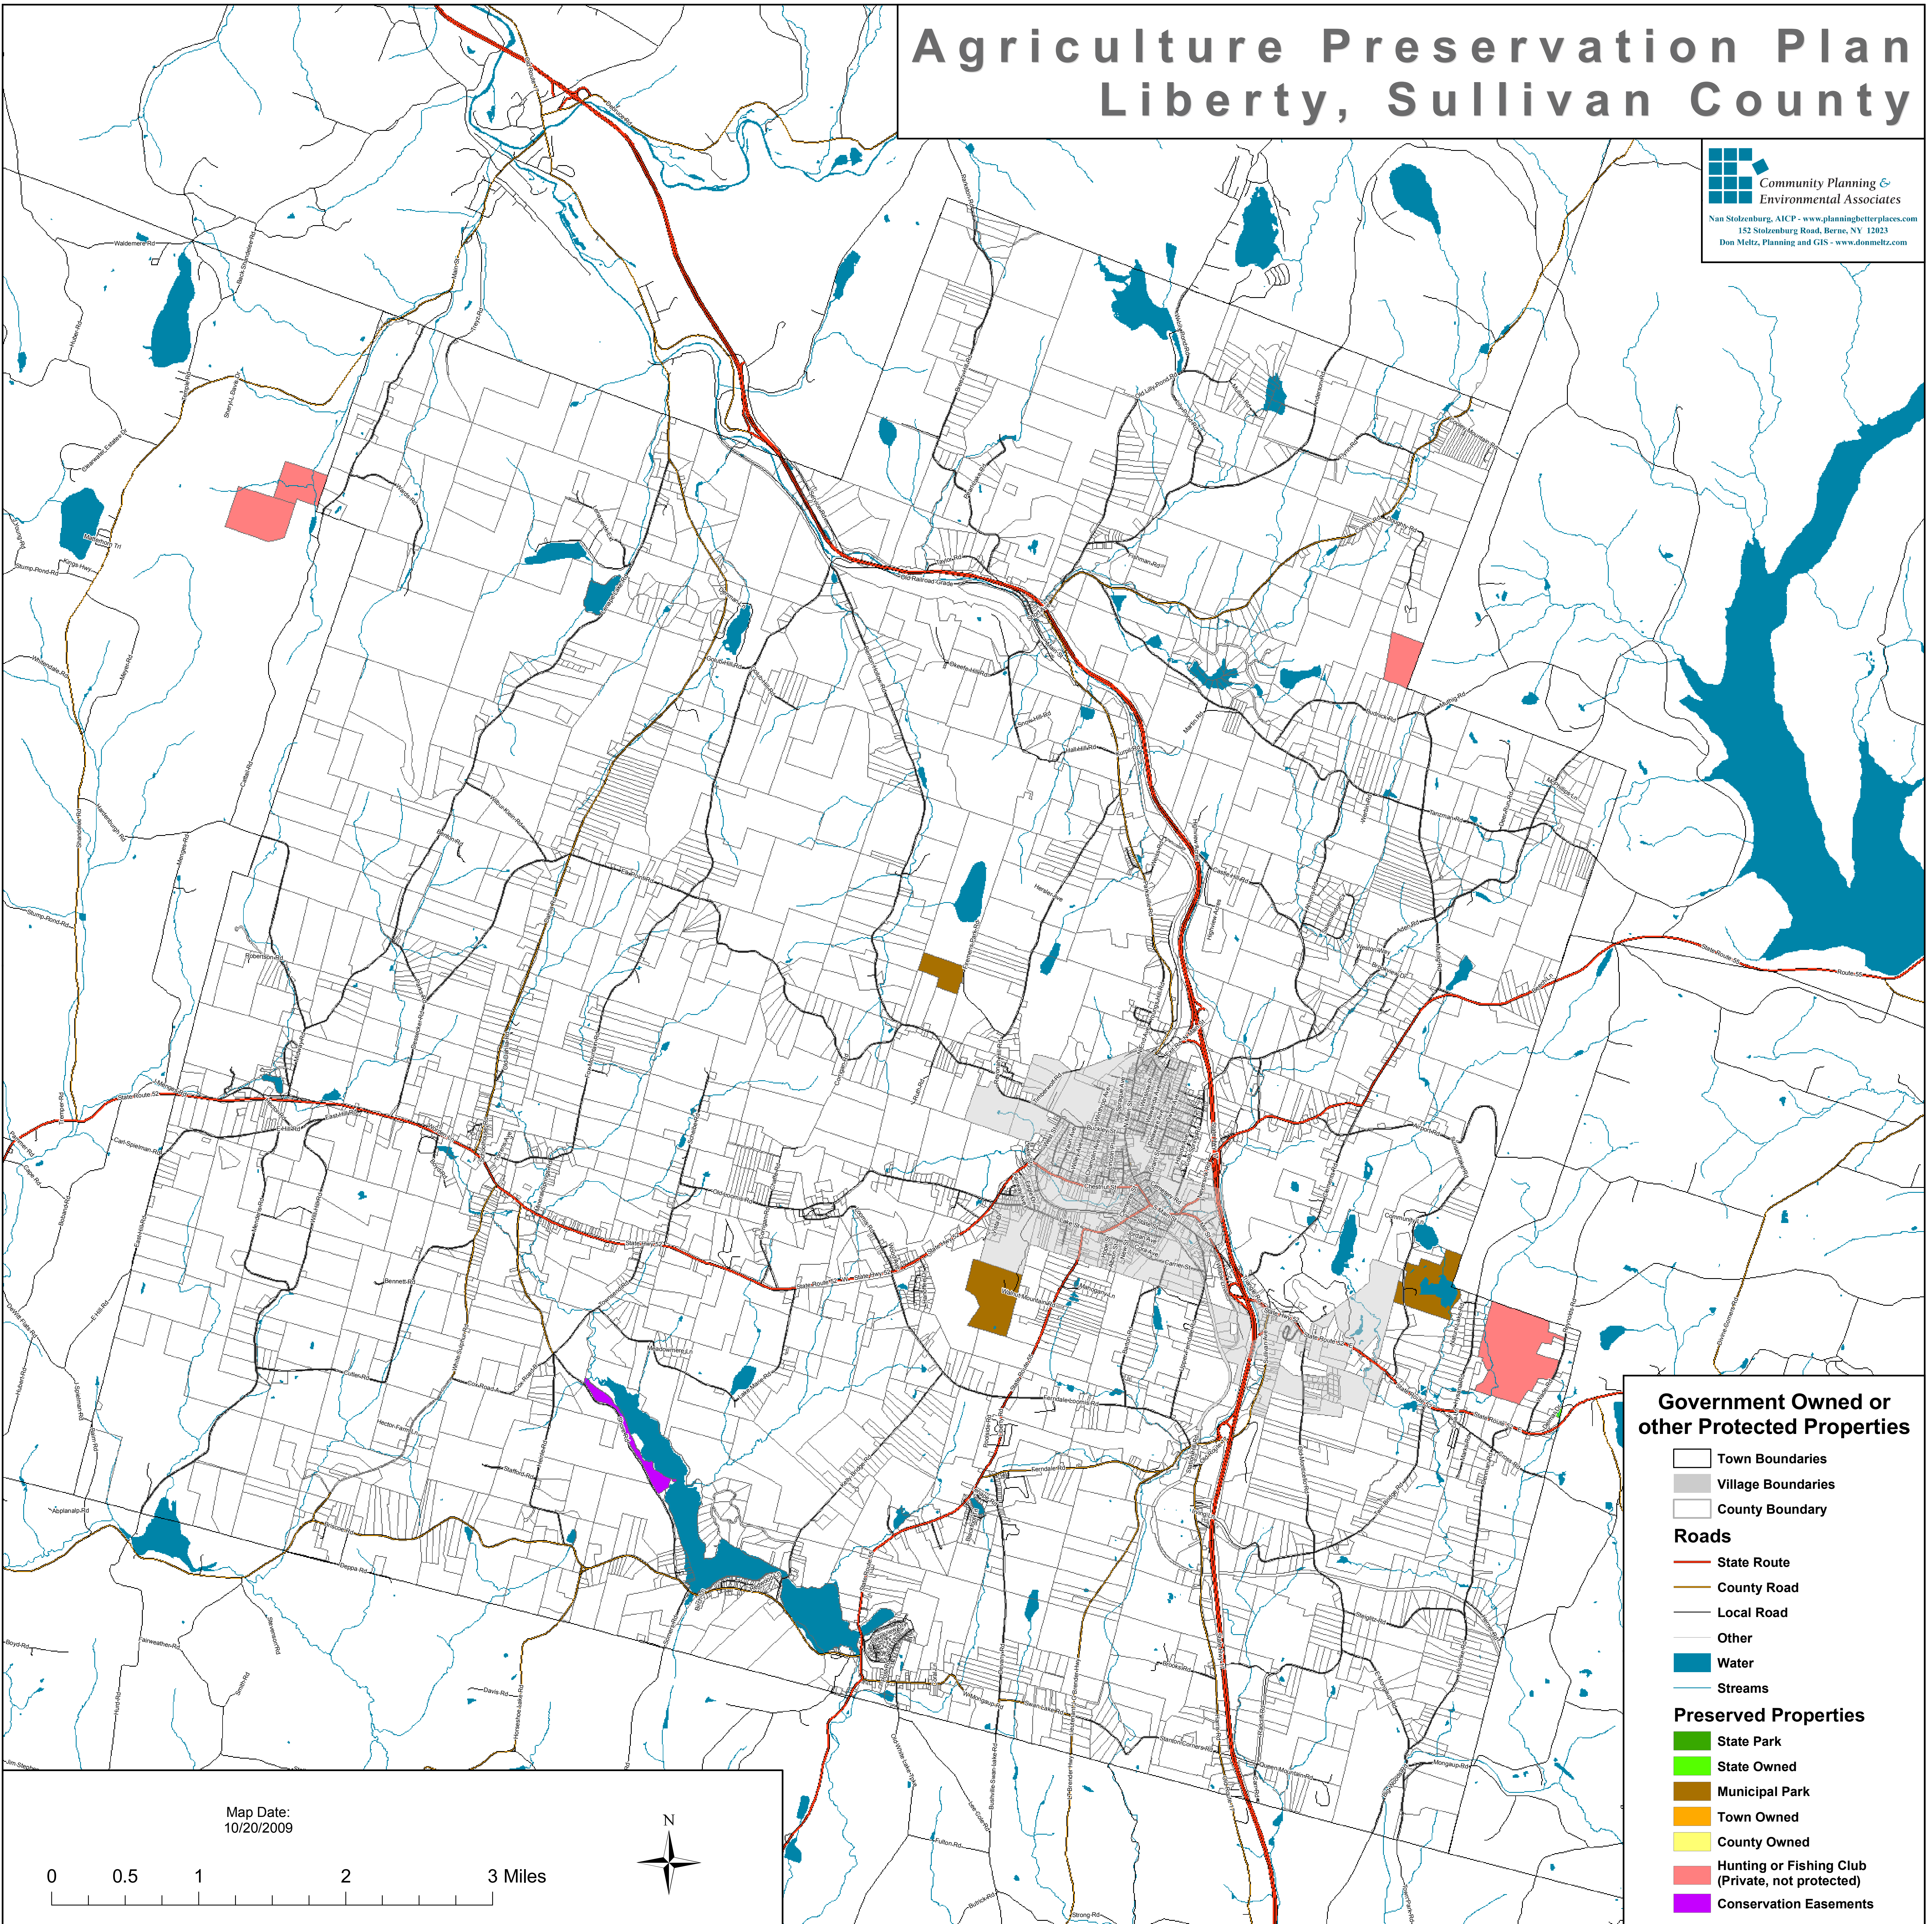

# Agriculture Preservation Plan Liberty, Sullivan County

**Community Planning &  
Environmental Associates**  
Nan Stolzenburg, AICP - [www.planningbetterplaces.com](http://www.planningbetterplaces.com)  
152 Stolzenburg Road, Berne, NY 12023  
Don Meltz, Planning and GIS - [www.donmeltz.com](http://www.donmeltz.com)

## Government Owned or other Protected Properties

-  Town Boundaries
-  Village Boundaries
-  County Boundary

## Roads

-  State Route
-  County Road
-  Local Road
-  Other
-  Water
-  Streams