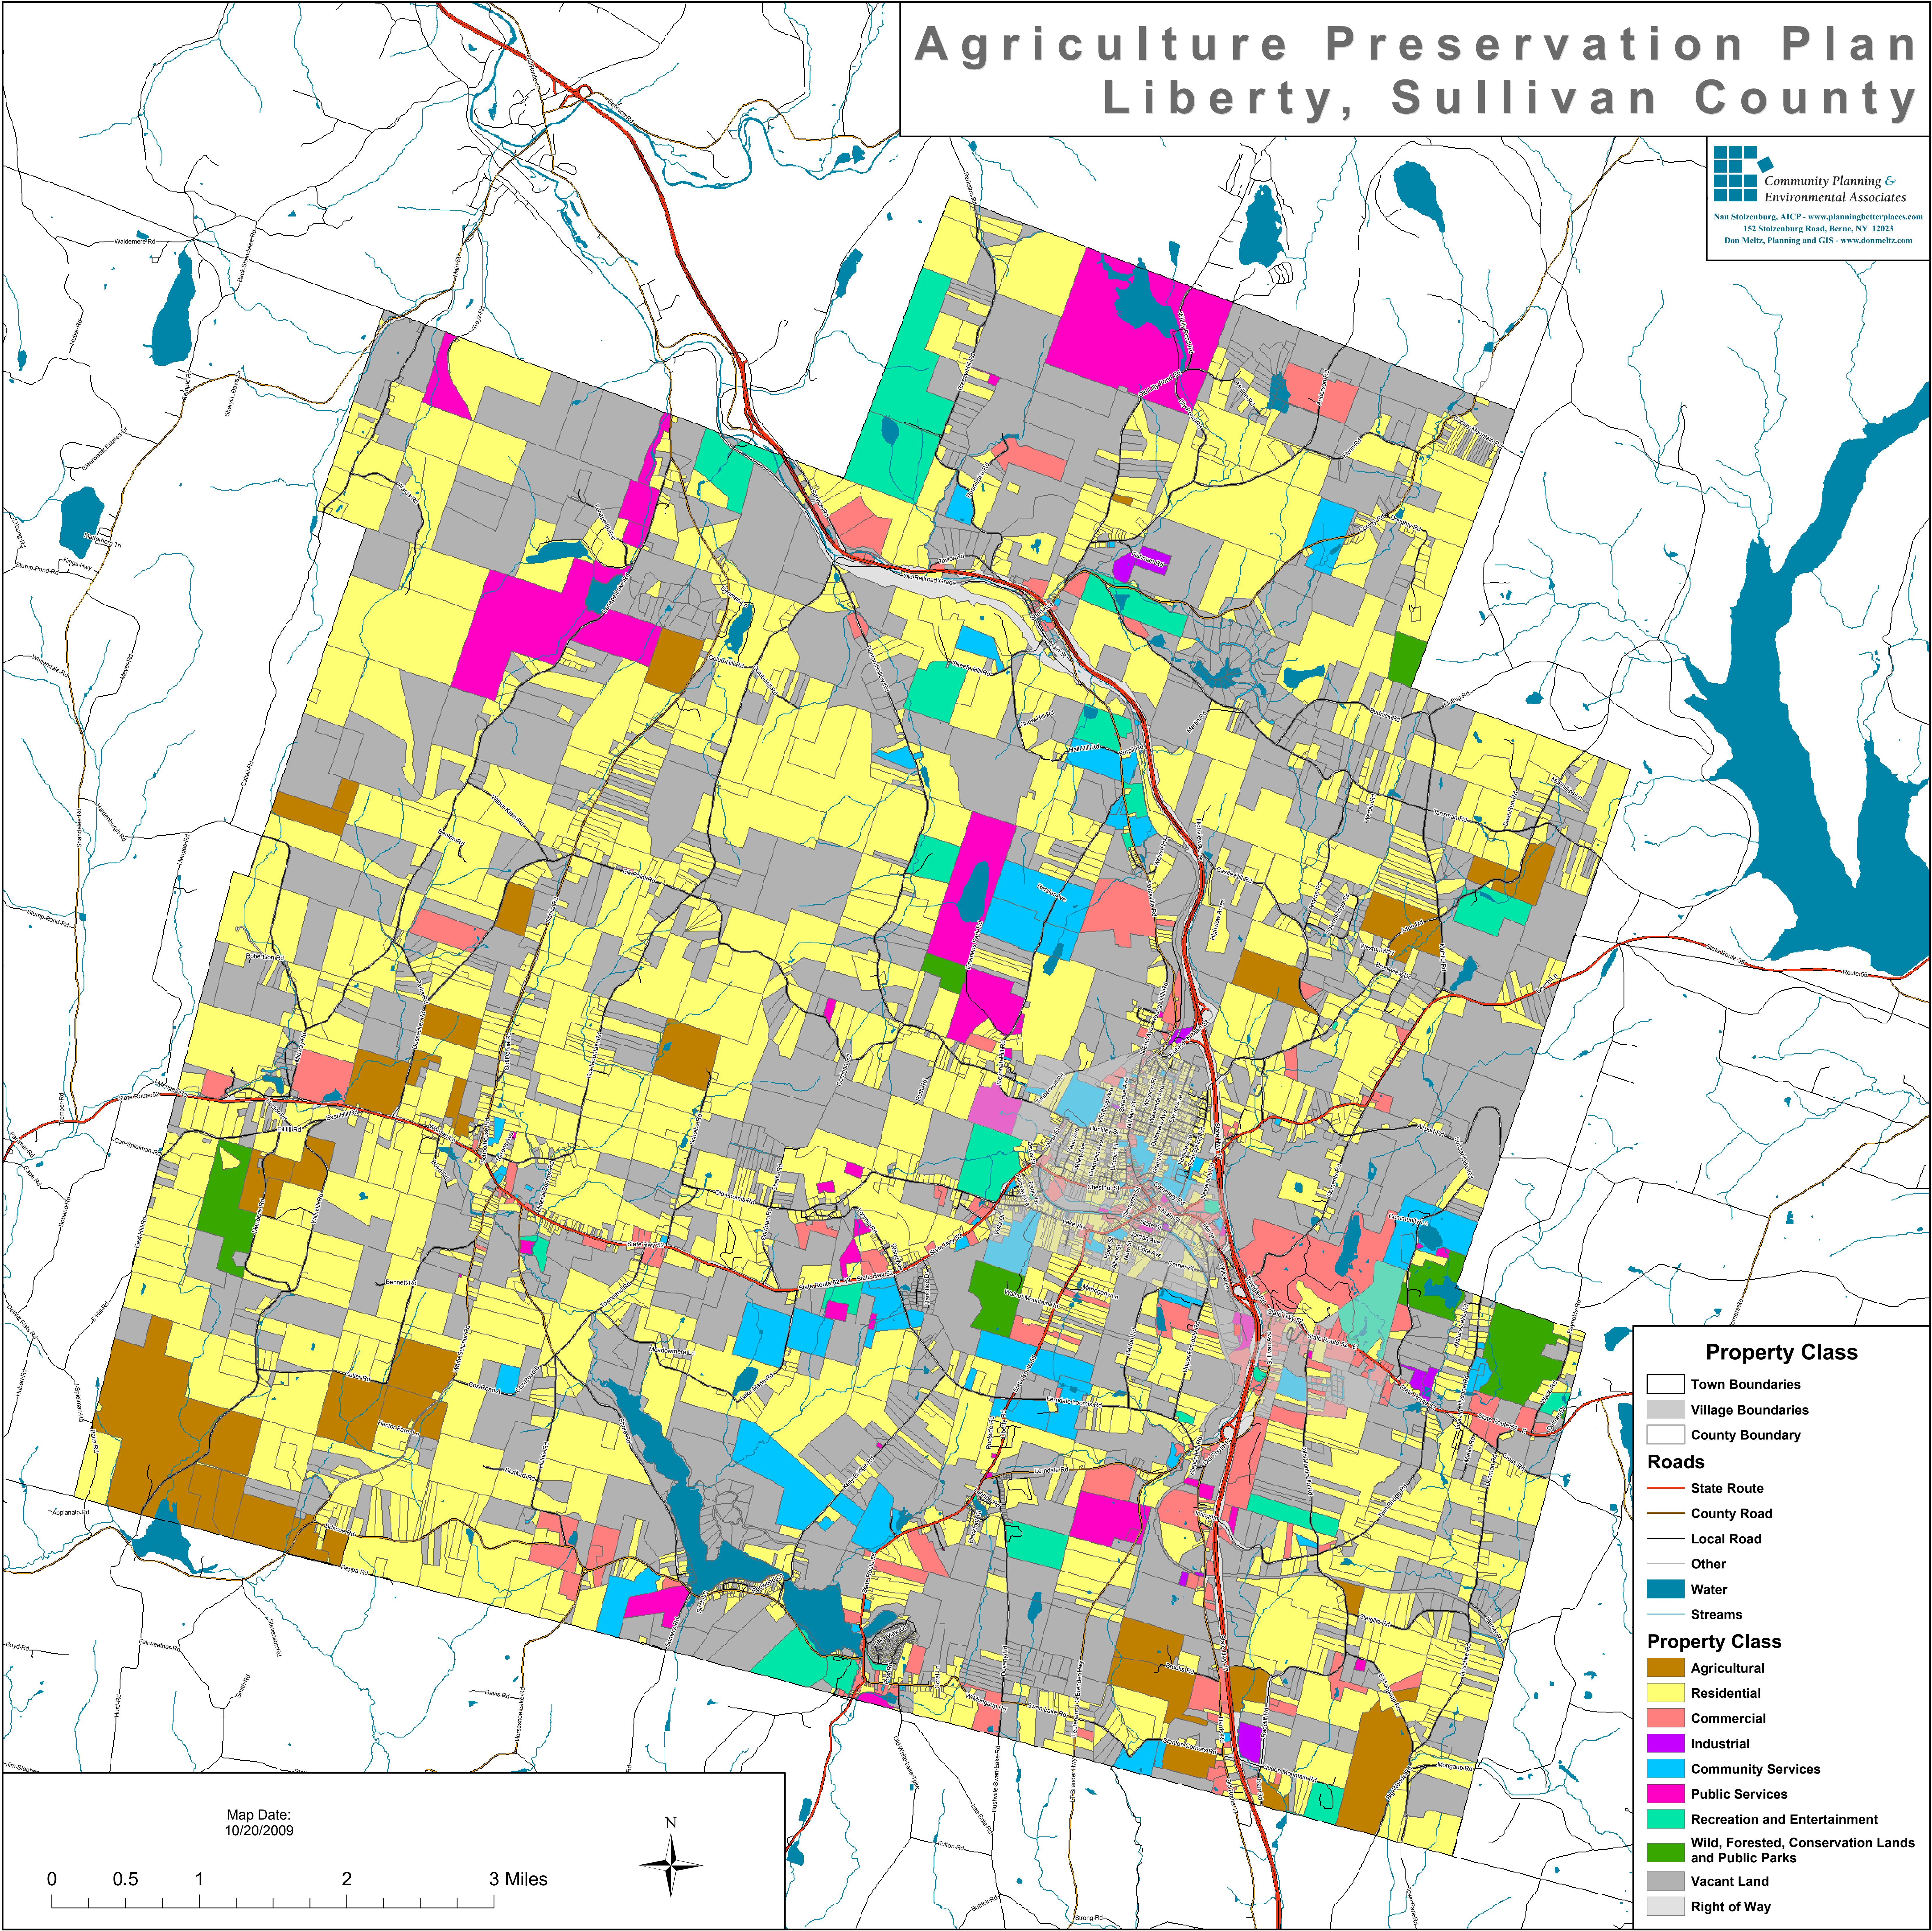

Agriculture Preservation Plan Liberty, Sullivan County

 Community Planning &
Environmental Associates
Nan Stolzenburg, AICP - www.planningbetterplaces.com
152 Stolzenburg Road, Berne, NY 12023
Don Meltz, Planning and GIS - www.donmeltz.com

Map Date:
10/20/2009

0 0.5 1 2 3 Miles