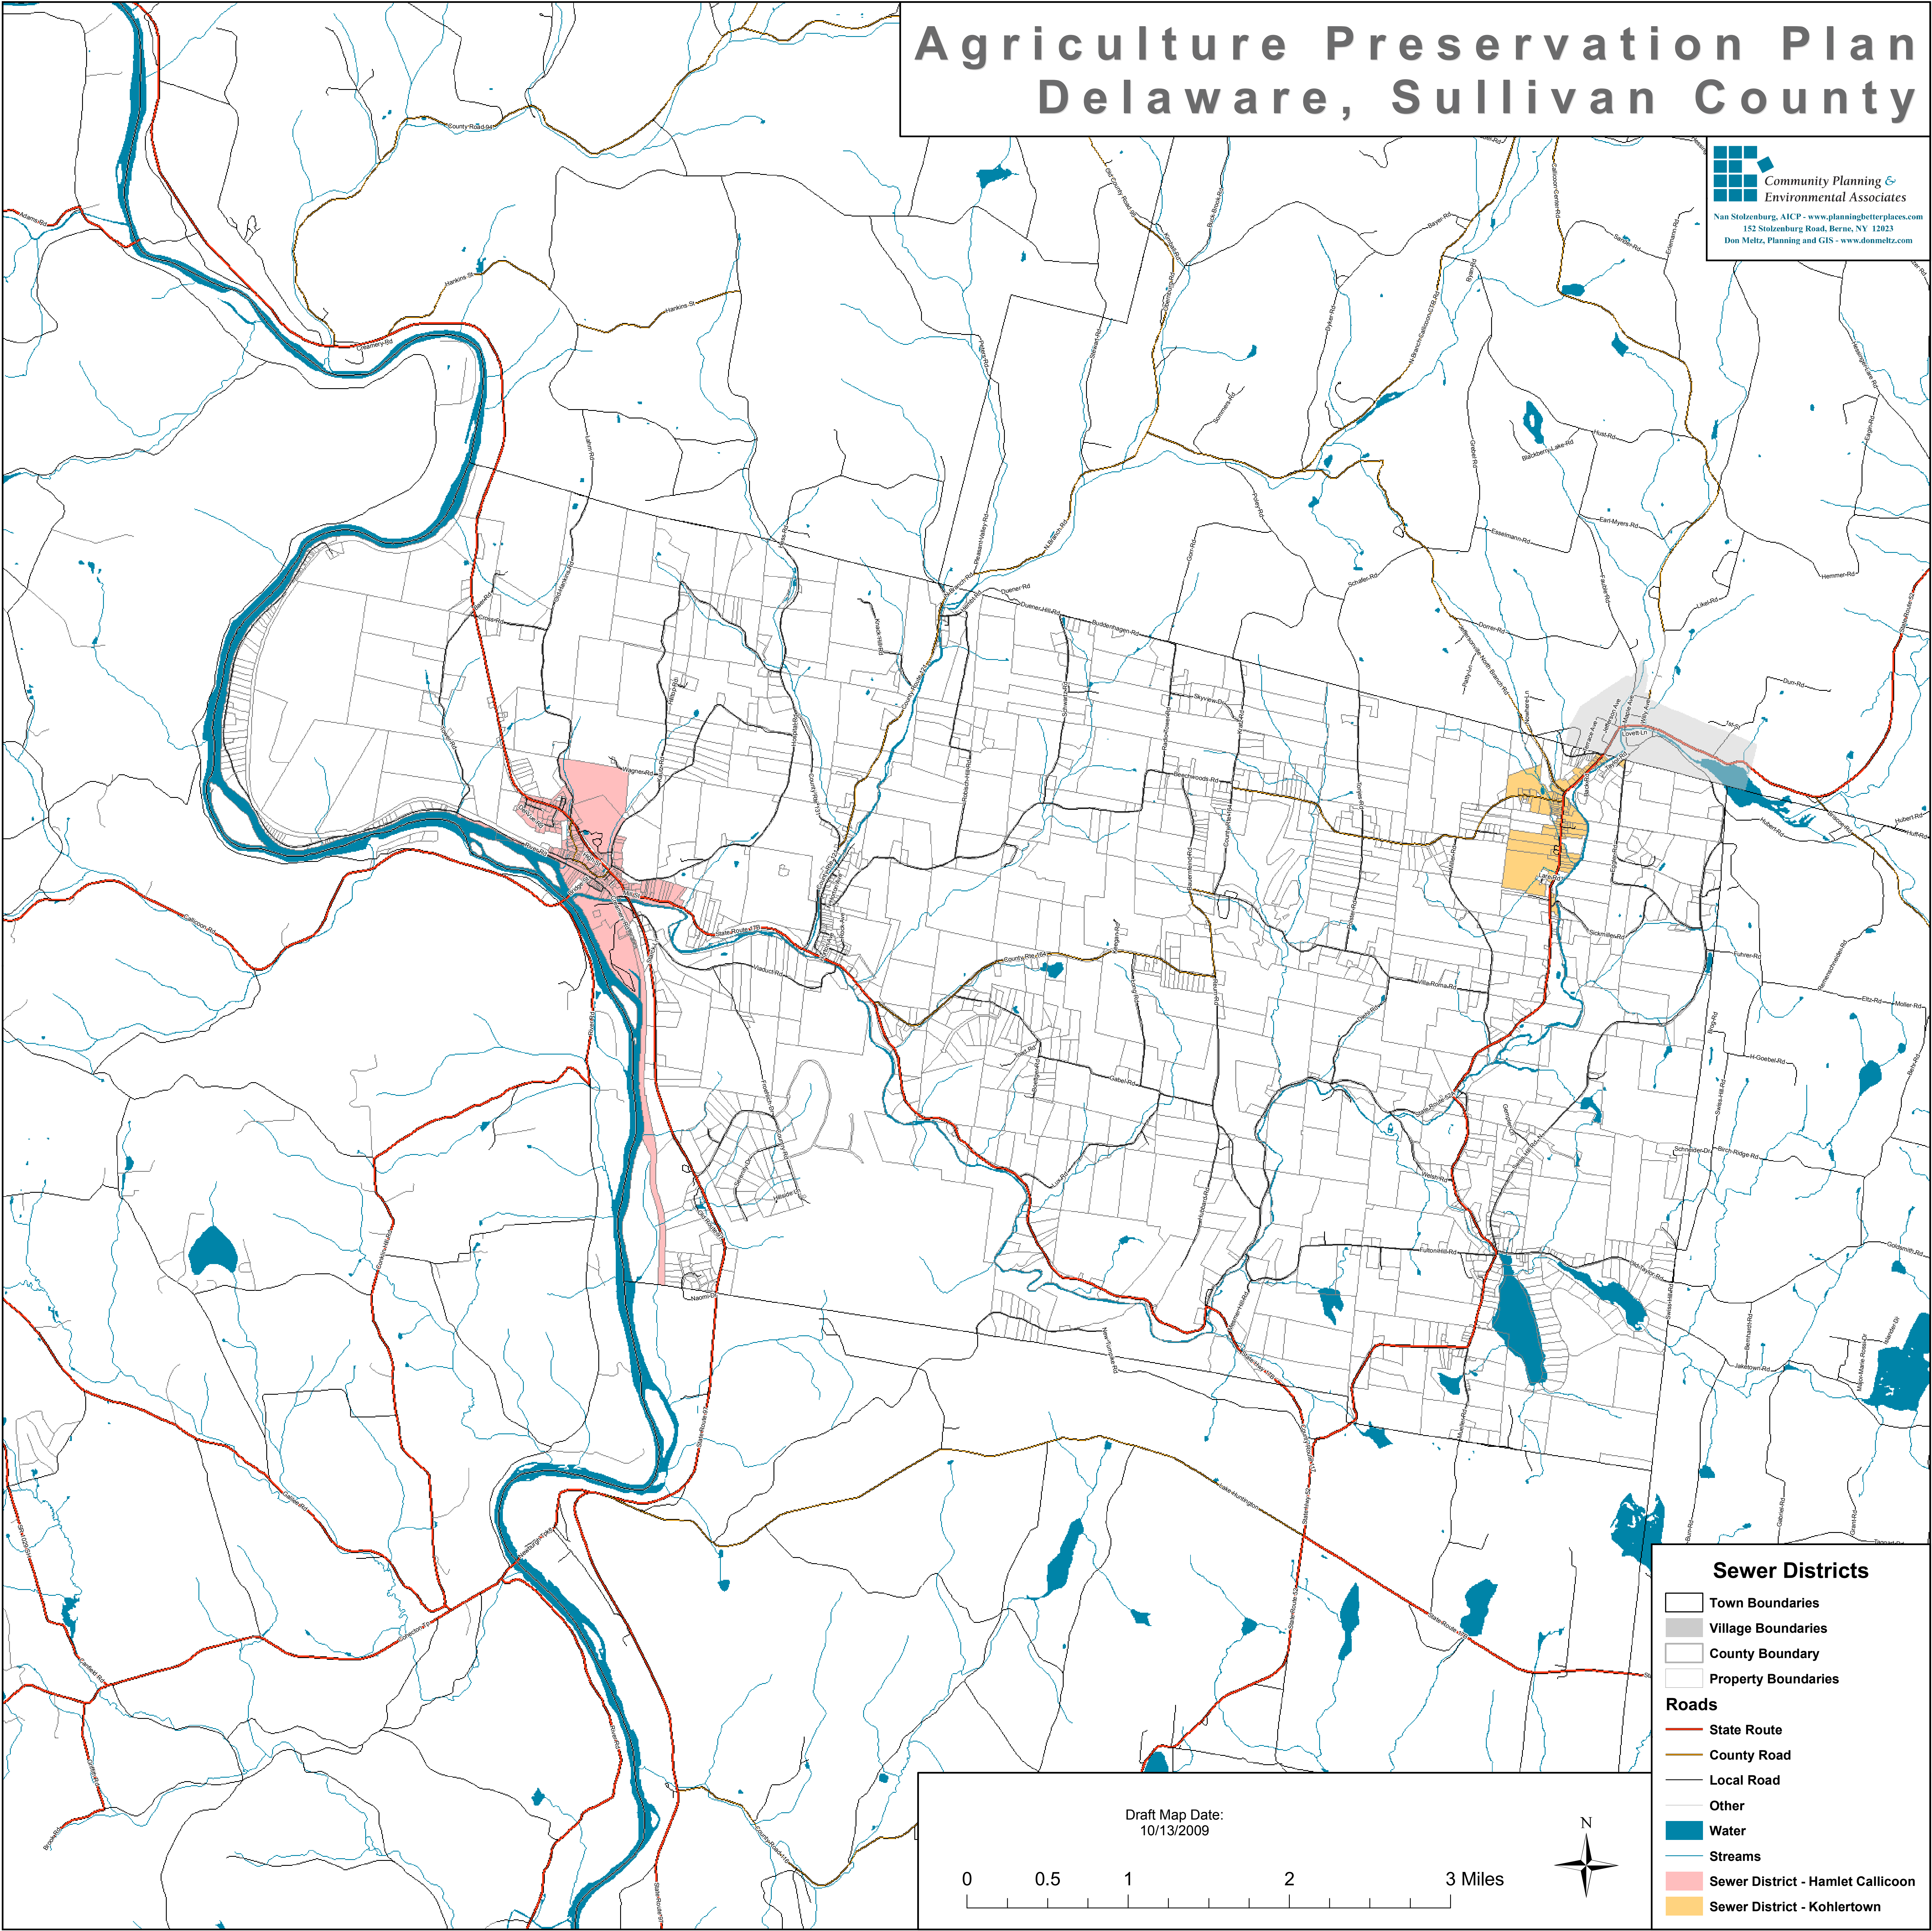

Agriculture Preservation Plan Delaware, Sullivan County

 **Community Planning &
Environmental Associates**
Nan Stolzenburg, AICP - www.planningbetterplaces.com
152 Stolzenburg Road, Berne, NY 12023
Don Meltz, Planning and GIS - www.donmeltz.com

- Sewer Districts**
- Town Boundaries
 - Village Boundaries
 - County Boundary
 - Property Boundaries
- Roads**
- State Route
 - County Road
 - Local Road
 - Other
- Water**
- Water
 - Streams
- Sewer District - Hamlet Callicoon**
- Sewer District - Kohlertown**