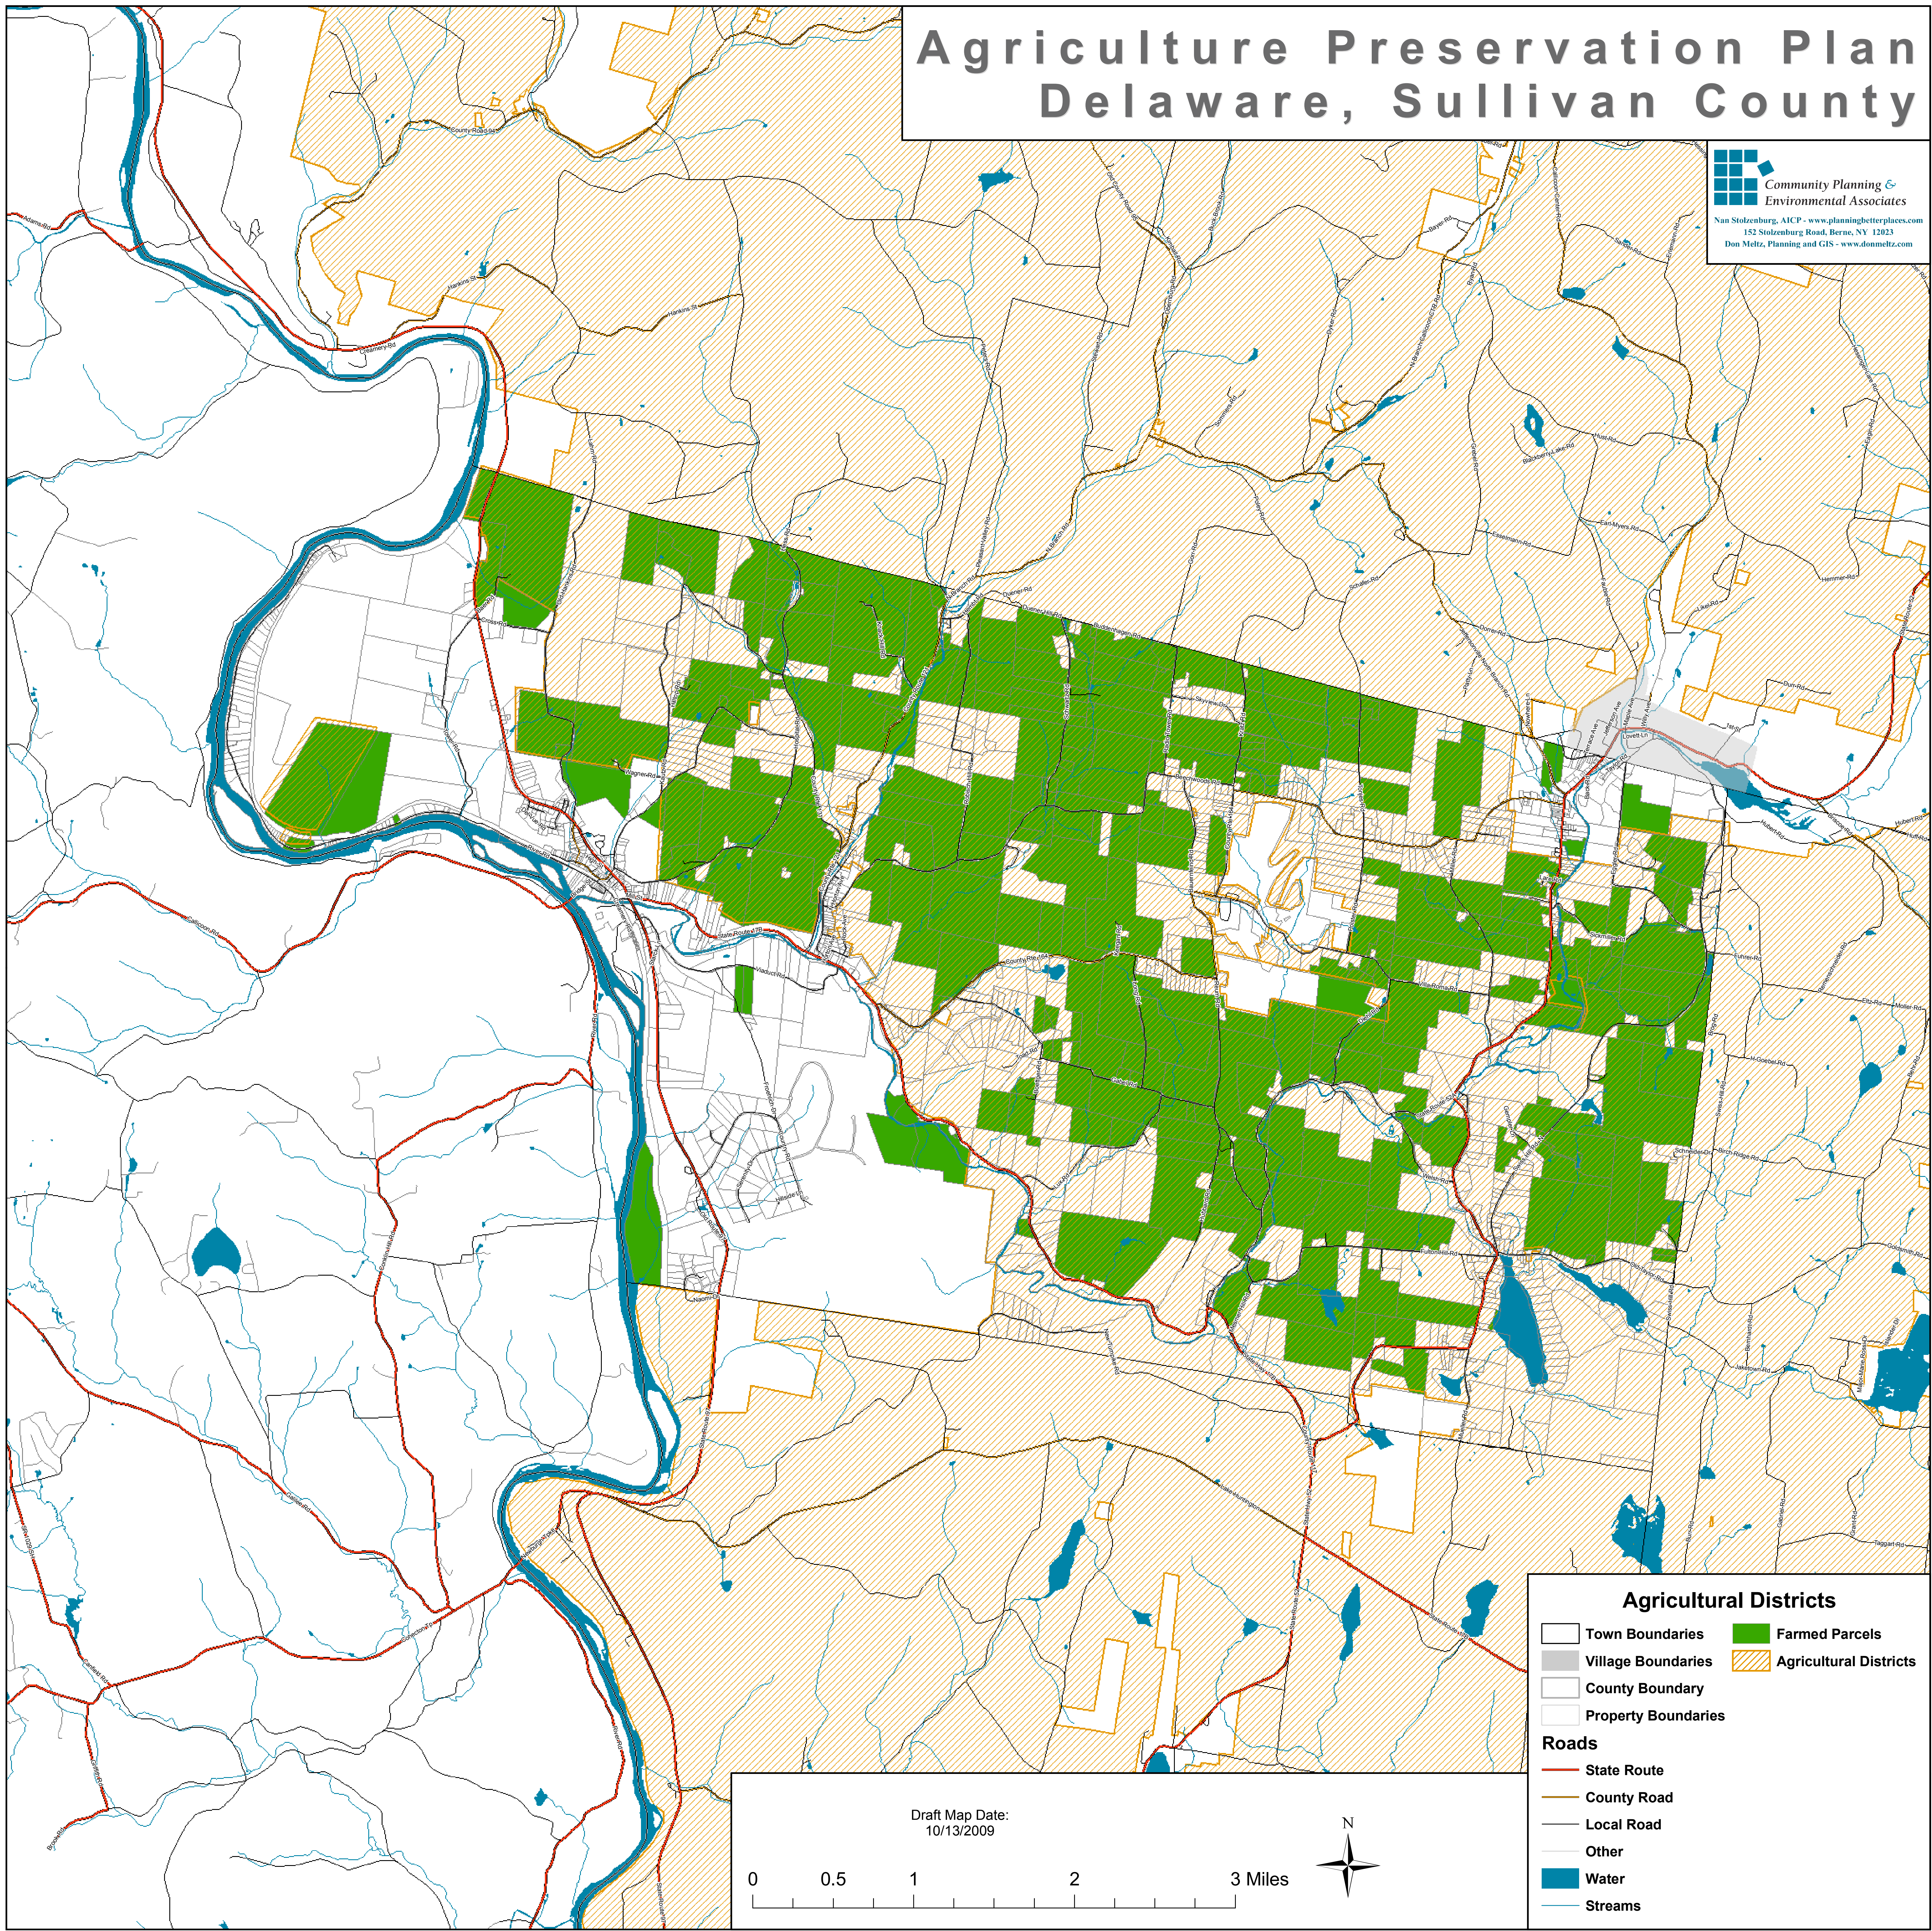

Agriculture Preservation Plan Delaware, Sullivan County

 Community Planning &
Environmental Associates
Nan Stolzenburg, AICP - www.planningbetterplaces.com
152 Stolzenburg Road, Berne, NY 12023
Don Meltz, Planning and GIS - www.donmeltz.com

Agricultural Districts

 Town Boundaries	 Farmed Parcels
 Village Boundaries	 Agricultural Districts
 County Boundary	
 Property Boundaries	

Roads

 State Route
 County Road
 Local Road
 Other
 Water
 Streams

Draft Map Date:
10/13/2009

0 0.5 1 2 3 Miles