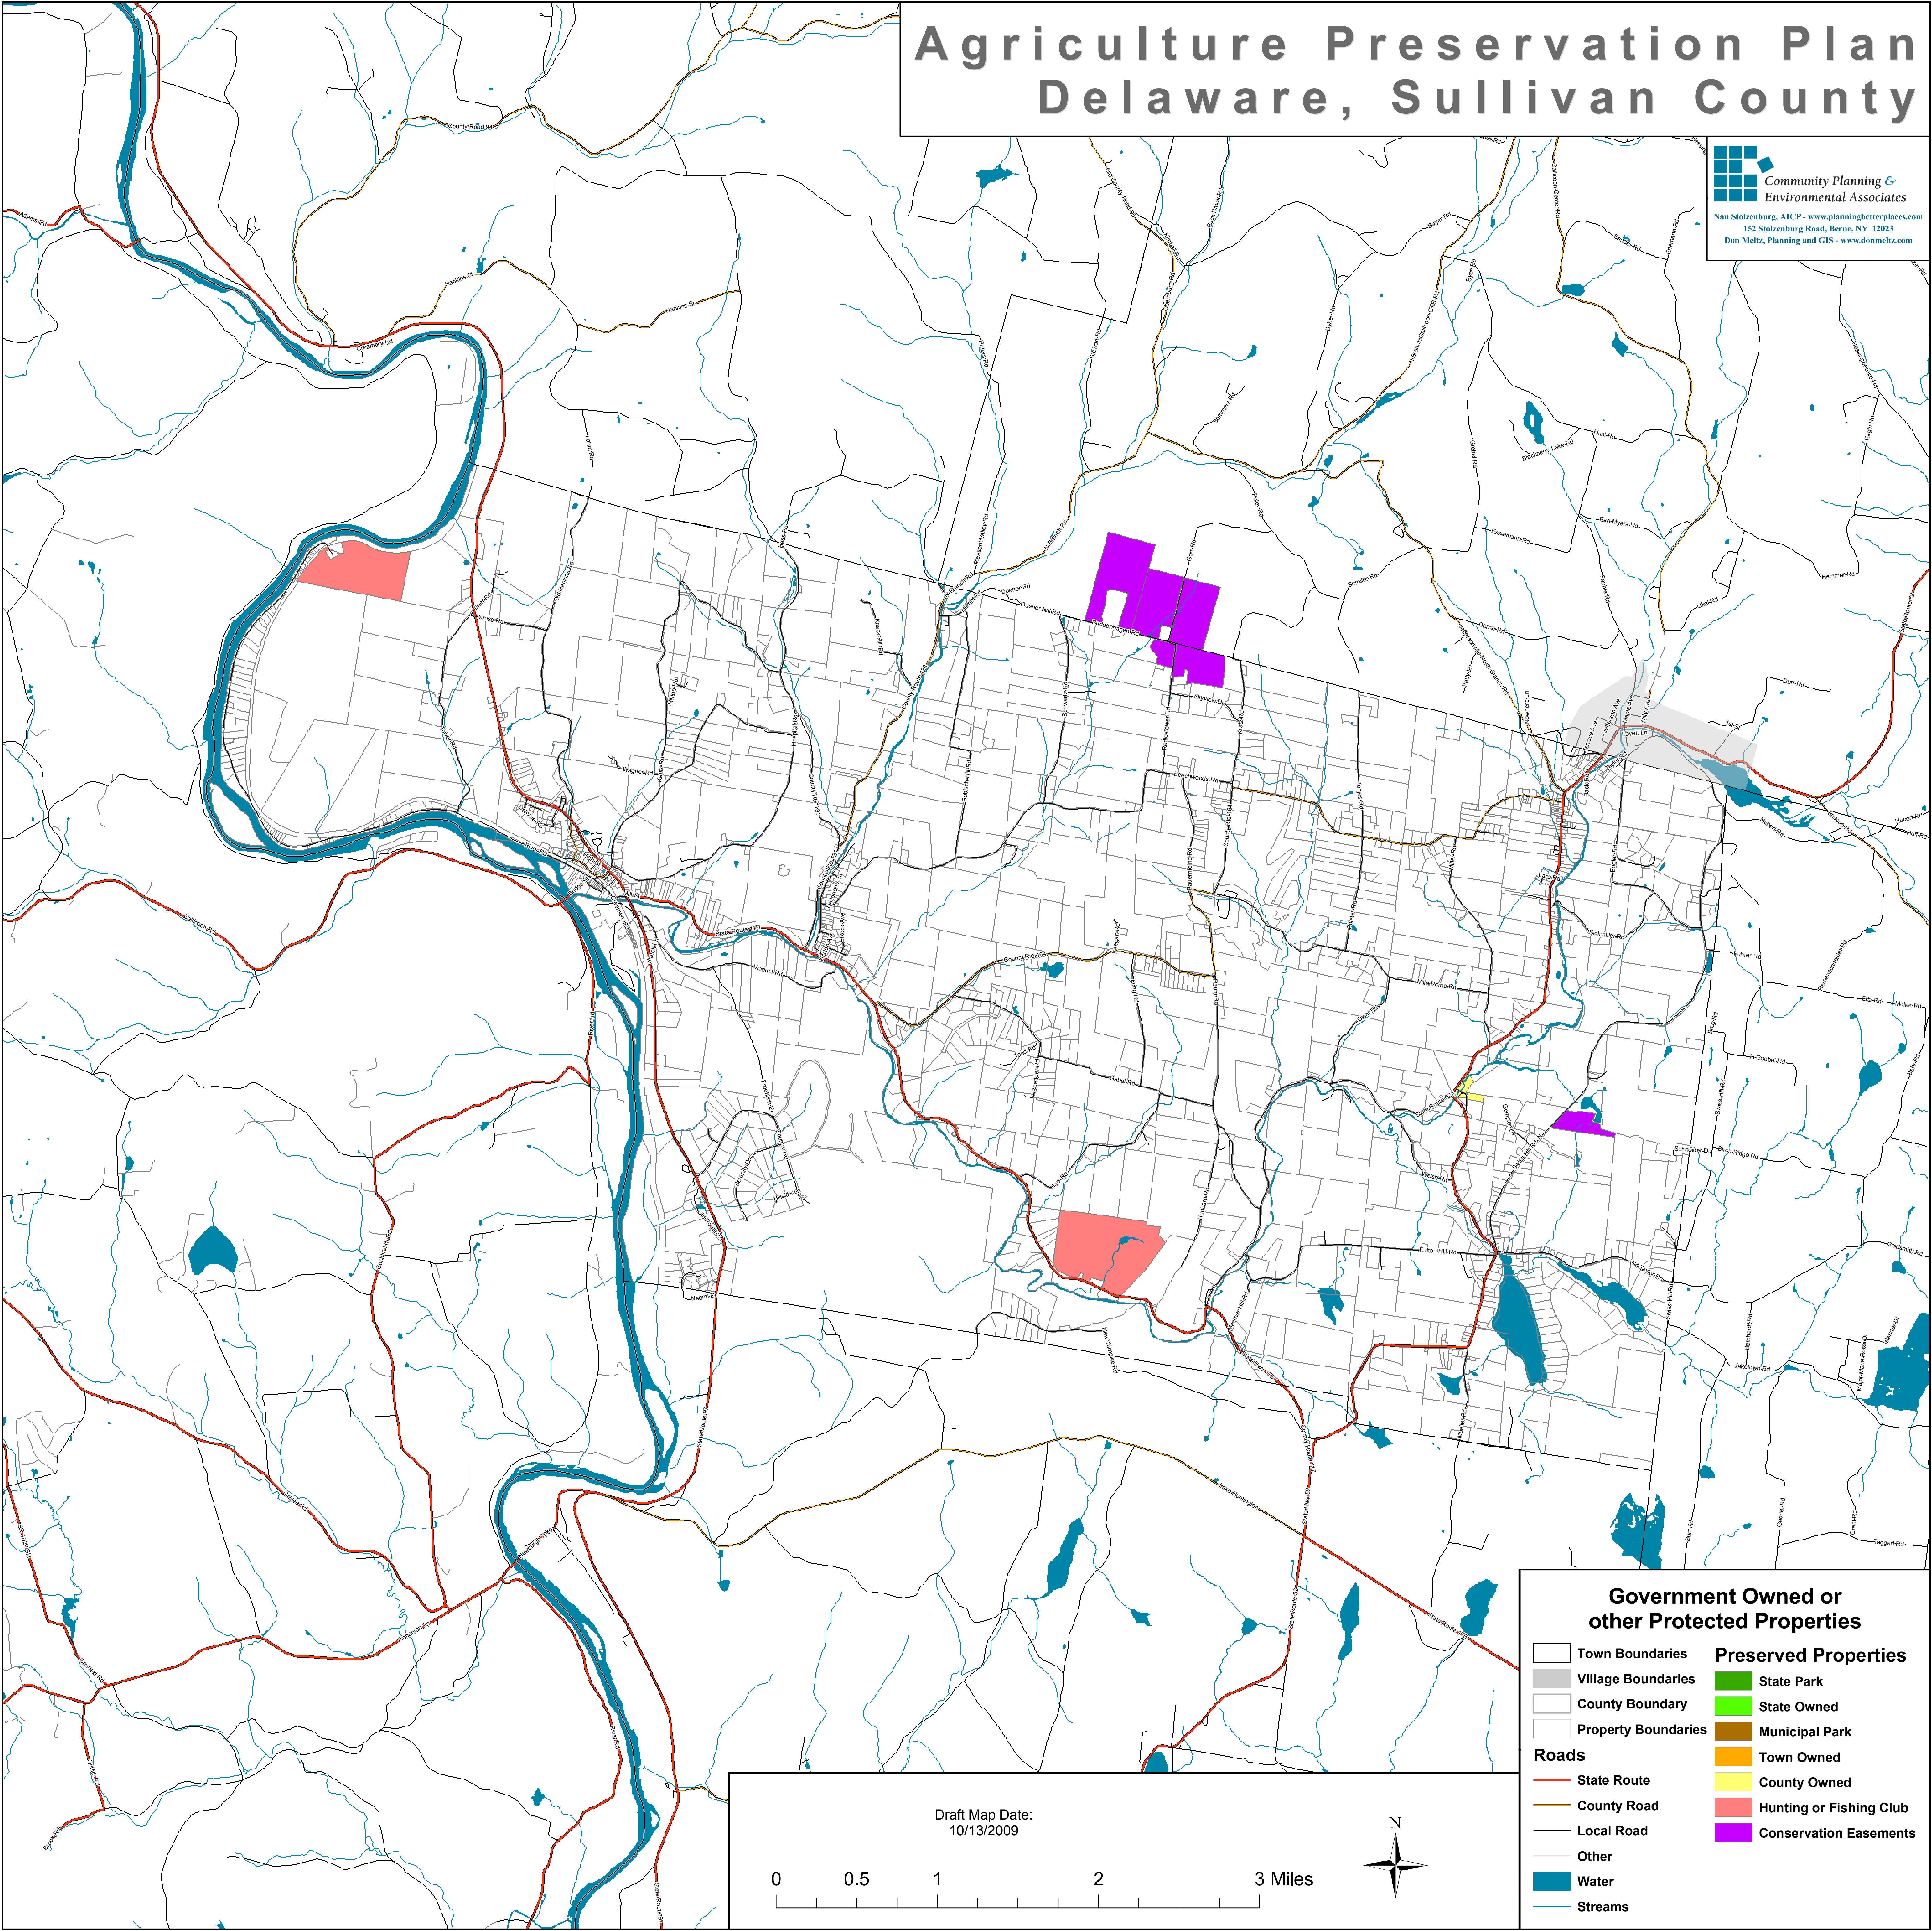

Agriculture Preservation Plan Delaware, Sullivan County

**Community Planning &
Environmental Associates**
 Nan Stolzenburg, AICP - www.planningbetterplaces.com
 152 Stolzenburg Road, Berne, NY 12023
 Don Meltz, Planning and GIS - www.donmeltz.com

Government Owned or other Protected Properties

Town Boundaries	State Park
Village Boundaries	State Owned
County Boundary	Municipal Park
Property Boundaries	Town Owned
Roads	County Owned
State Route	Hunting or Fishing Club
County Road	Conservation Easements
Local Road	
Other	
Water	
Streams	

Draft Map Date:
10/13/2009

0 0.5 1 2 3 Miles