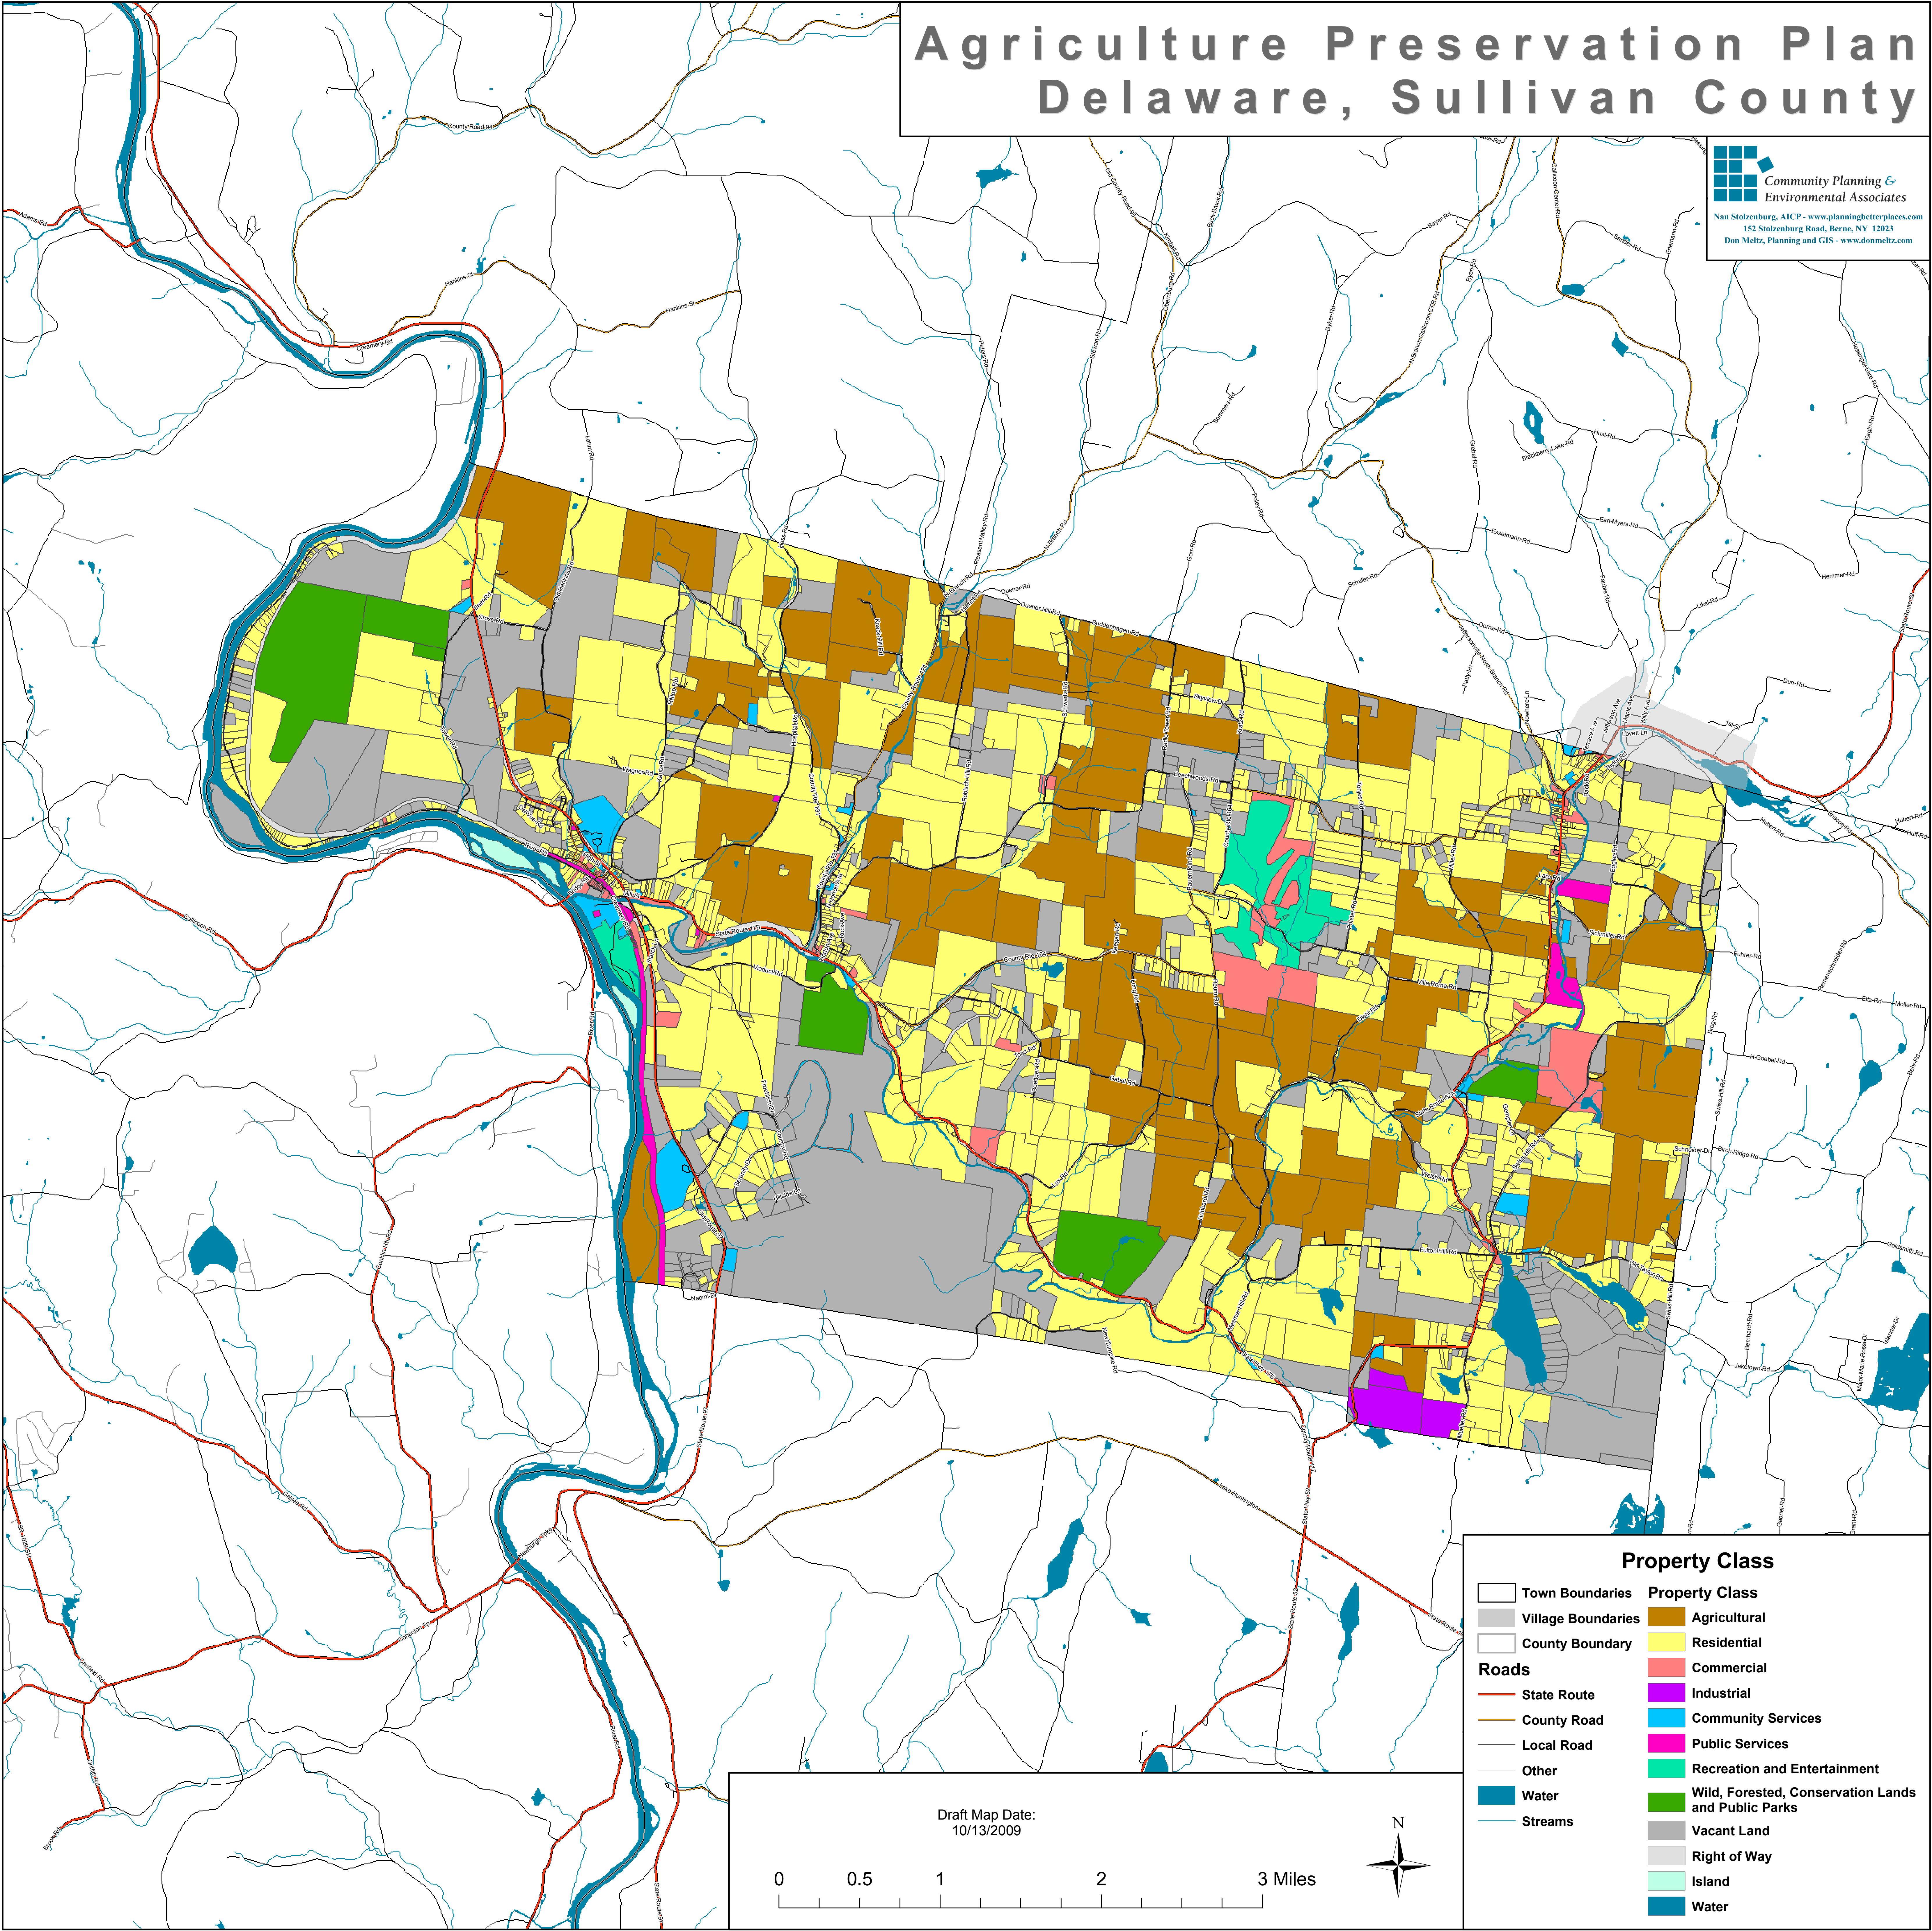

Agriculture Preservation Plan Delaware, Sullivan County

**Community Planning &
Environmental Associates**
 Nan Stolzenburg, AICP - www.planningbetterplaces.com
 152 Stolzenburg Road, Berne, NY 12023
 Don Meltz, Planning and GIS - www.donmeltz.com

Property Class	
Town Boundaries	Agricultural
Village Boundaries	Residential
County Boundary	Commercial
Roads	
State Route	Industrial
County Road	Community Services
Local Road	Public Services
Other	Recreation and Entertainment
Water	Wild, Forested, Conservation Lands and Public Parks
Streams	Vacant Land
	Right of Way
	Island
	Water

Draft Map Date:
10/13/2009

0 0.5 1 2 3 Miles