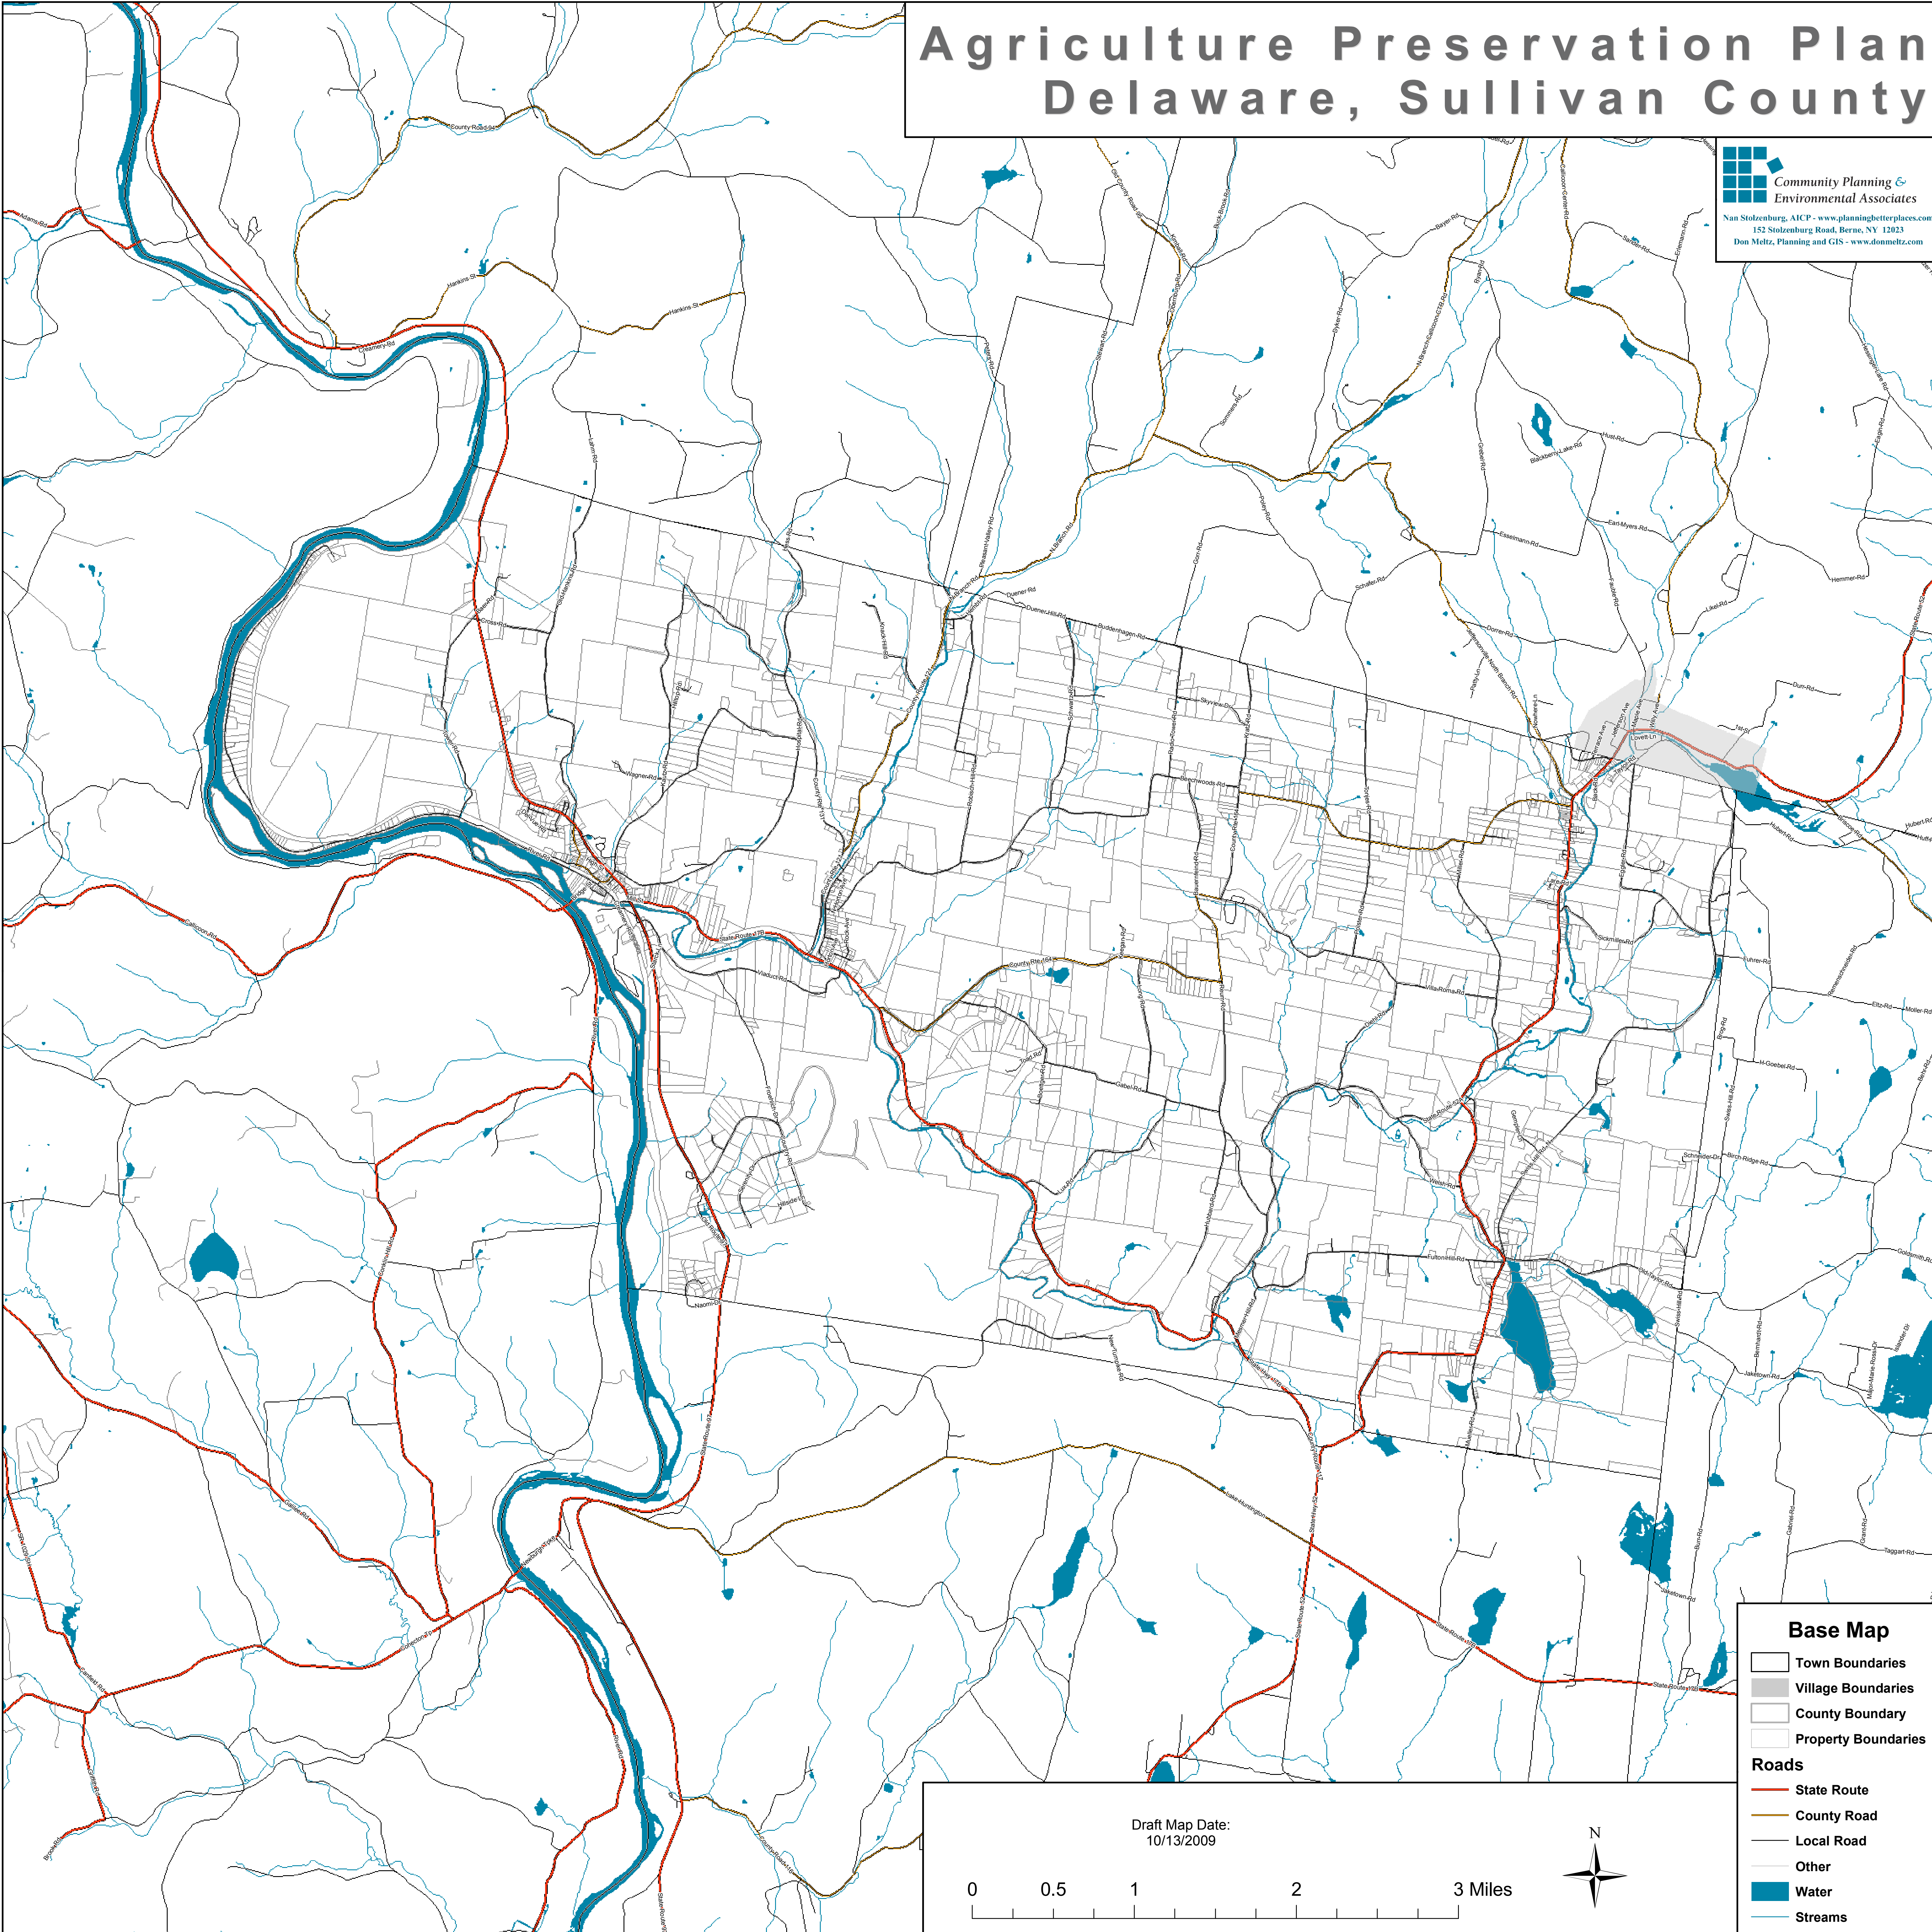

Agriculture Preservation Plan Delaware, Sullivan County

 **Community Planning &
Environmental Associates**
Nan Stolzenburg, AICP - www.planningbetterplaces.com
152 Stolzenburg Road, Berne, NY 12023
Don Meltz, Planning and GIS - www.donmeltz.com

Draft Map Date:
10/13/2009

0 0.5 1 2 3 Miles

Base Map

- Town Boundaries
- Village Boundaries
- County Boundary
- Property Boundaries

Roads

- State Route
- County Road
- Local Road
- Other
- Water
- Streams