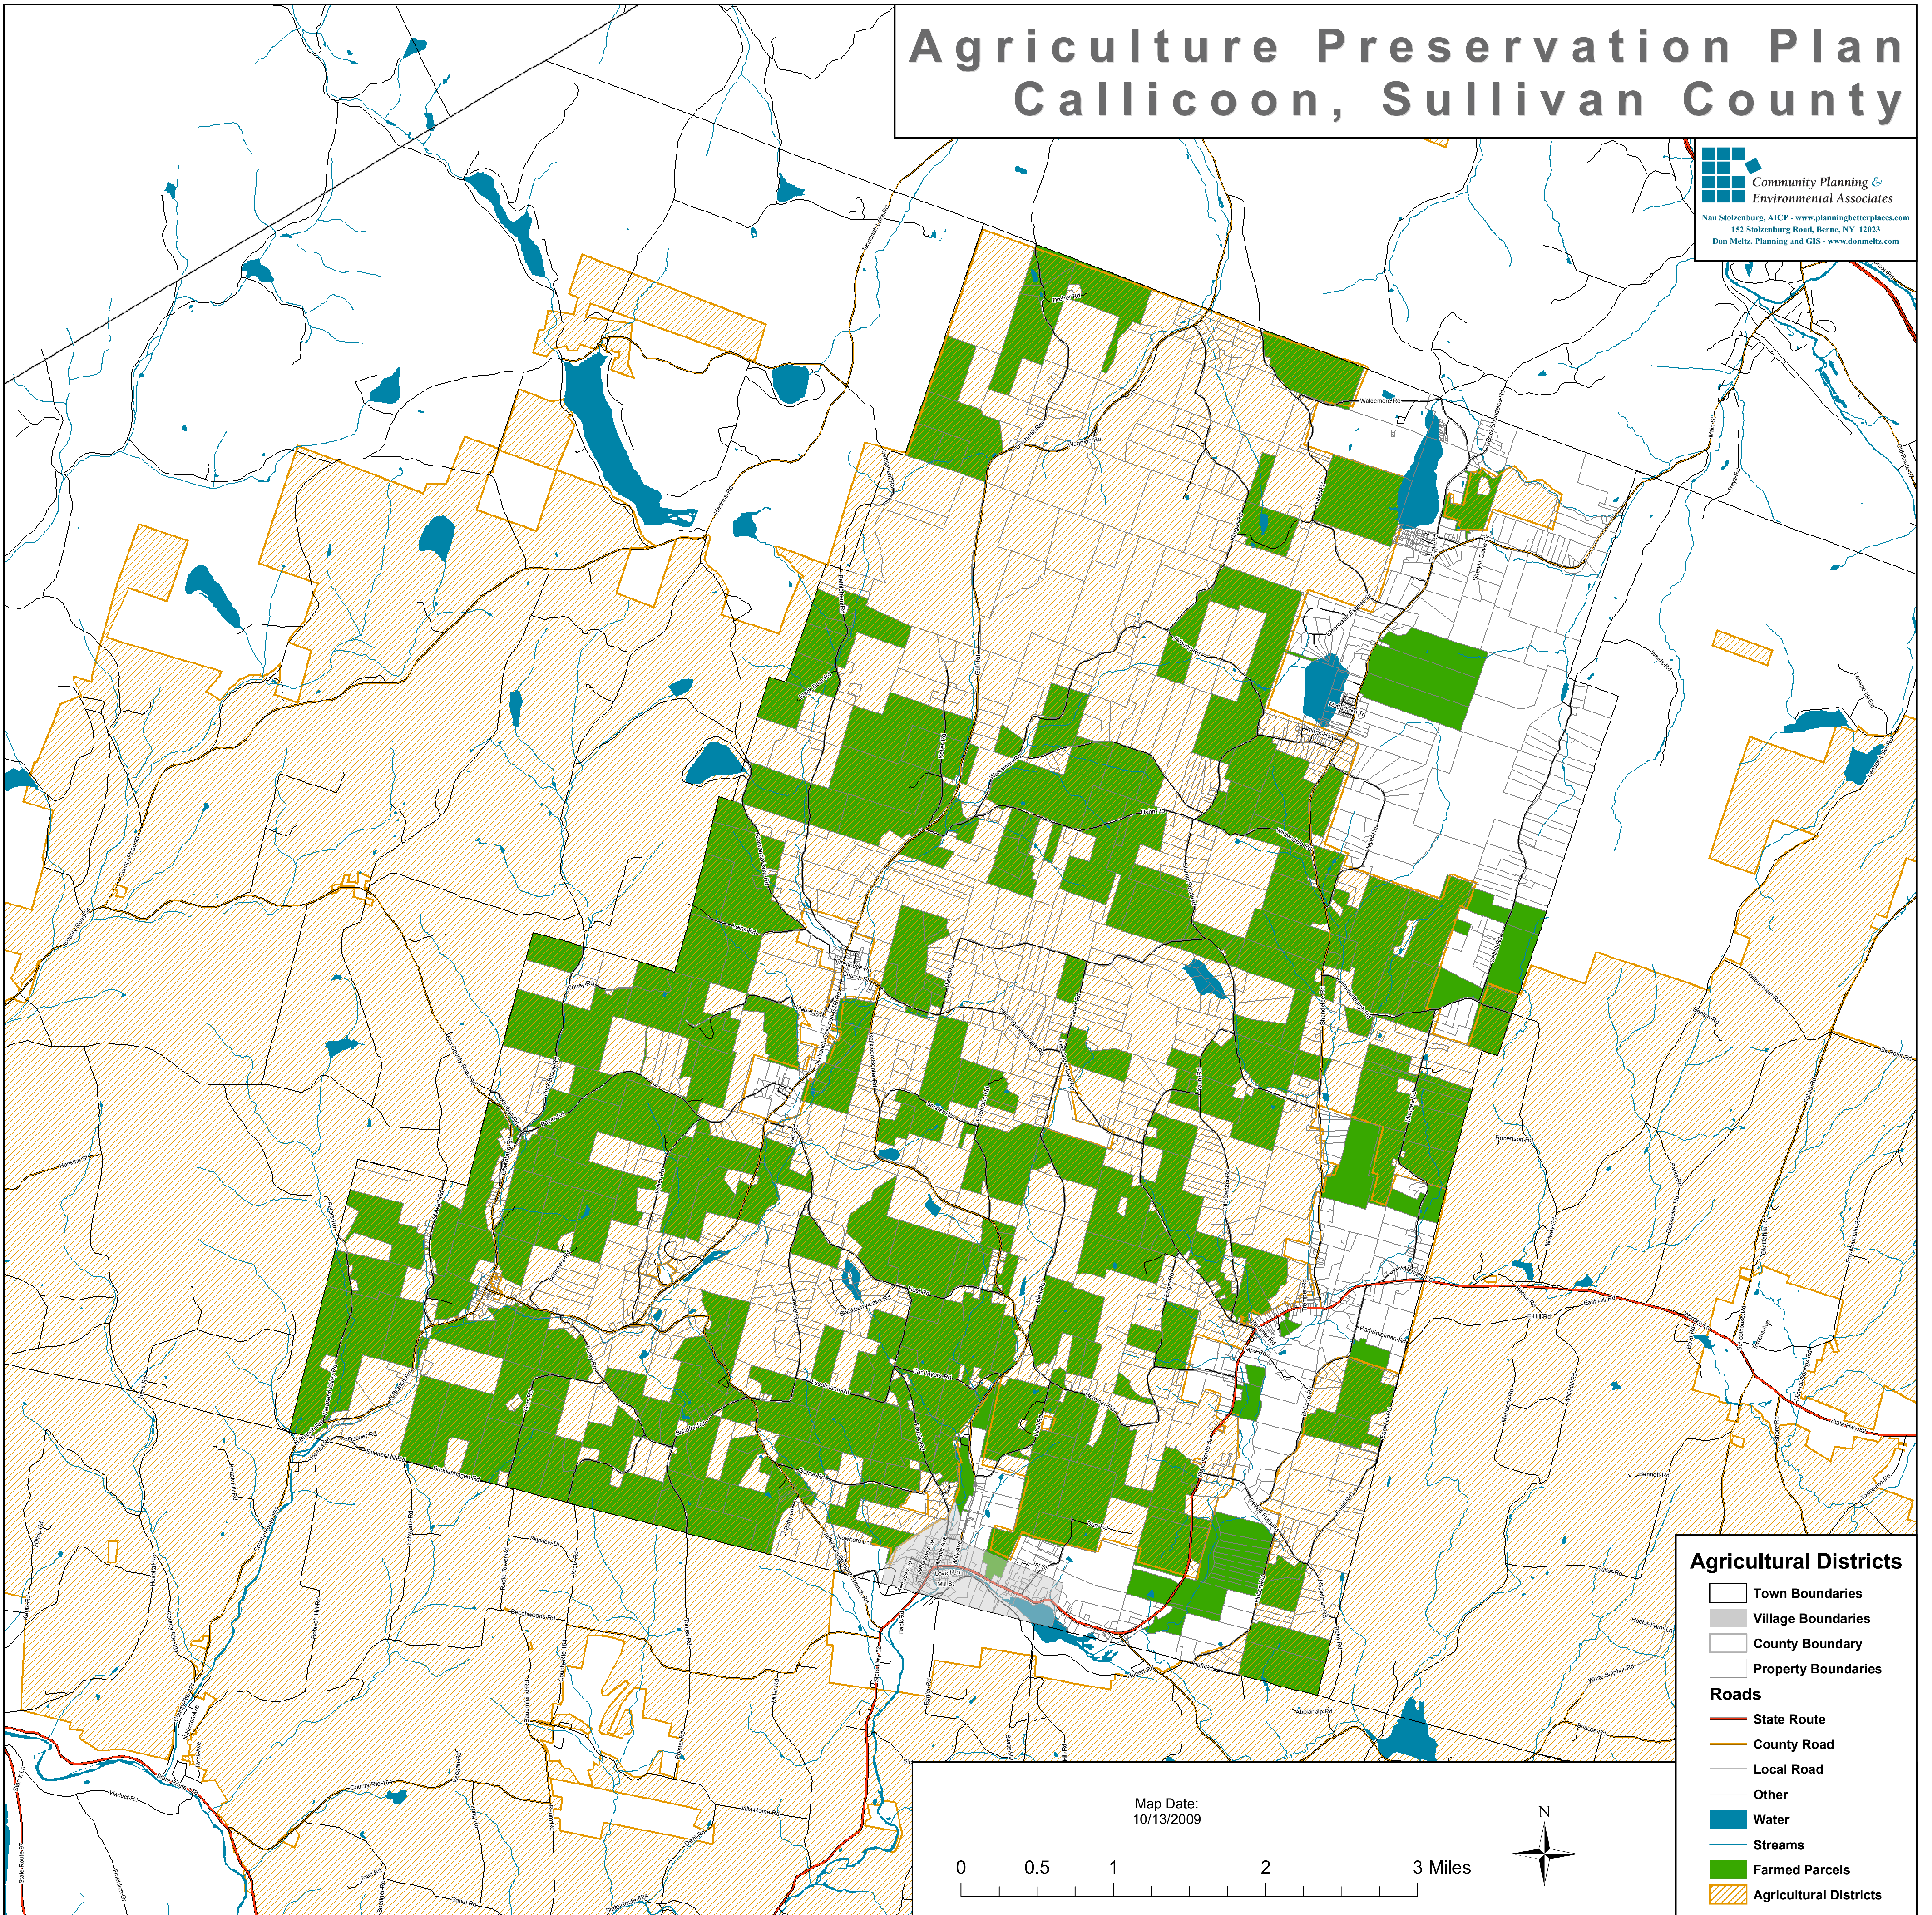

# Agriculture Preservation Plan Callicoon, Sullivan County

 Community Planning &  
Environmental Associates  
Nan Stolzenburg, AICP - [www.planningbetterplaces.com](http://www.planningbetterplaces.com)  
152 Stolzenburg Road, Berne, NY 12023  
Don Meltz, Planning and GIS - [www.donmeltz.com](http://www.donmeltz.com)

## Agricultural Districts

-  Town Boundaries
-  Village Boundaries
-  County Boundary
-  Property Boundaries
- Roads**
-  State Route
-  County Road
-  Local Road
-  Other
-  Water
-  Streams
-  Farmed Parcels
-  Agricultural Districts

Map Date:  
10/13/2009

0 0.5 1 2 3 Miles