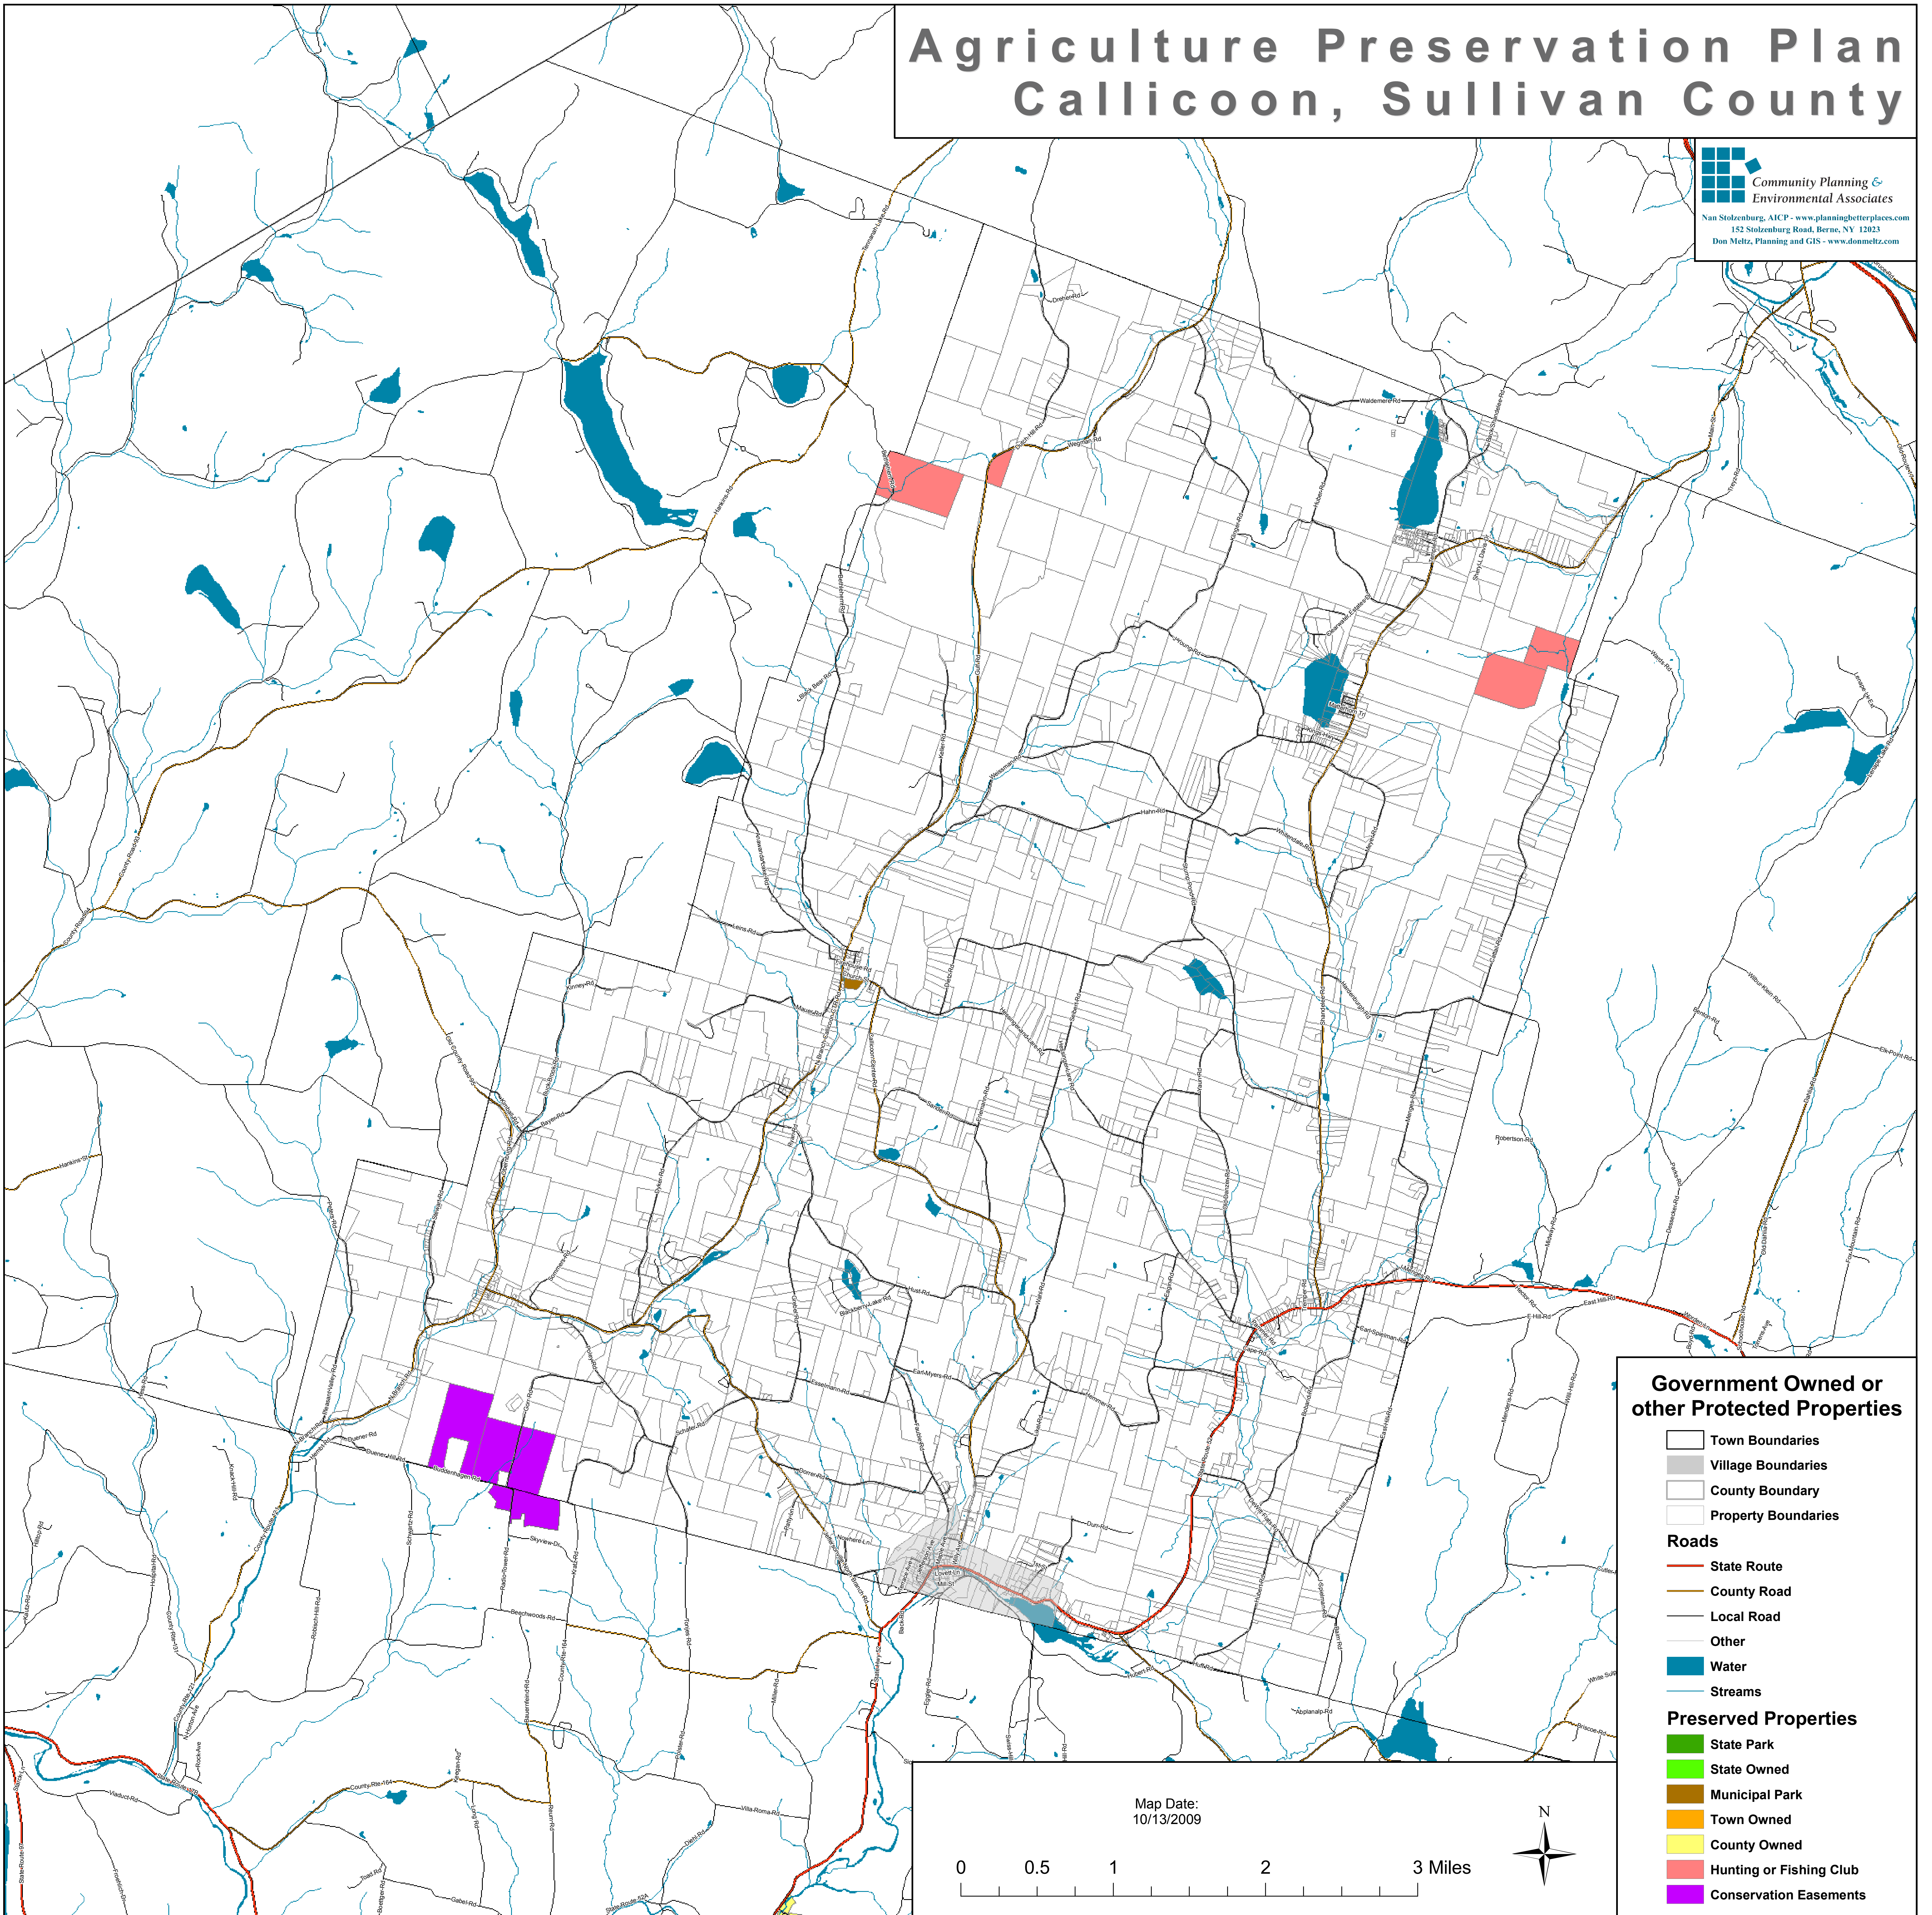

Agriculture Preservation Plan Callicoon, Sullivan County

**Community Planning &
Environmental Associates**
Nan Stolzenburg, AICP - www.planningbetterplaces.com
152 Stolzenburg Road, Berne, NY 12023
Don Meltz, Planning and GIS - www.donmeltz.com

Government Owned or other Protected Properties

- Town Boundaries
- Village Boundaries
- County Boundary
- Property Boundaries

Roads

- State Route
- County Road
- Local Road
- Other

- Water
- Streams

Preserved Properties

- State Park
- State Owned
- Municipal Park
- Town Owned
- County Owned
- Hunting or Fishing Club
- Conservation Easements

Map Date:
10/13/2009

0 0.5 1 2 3 Miles