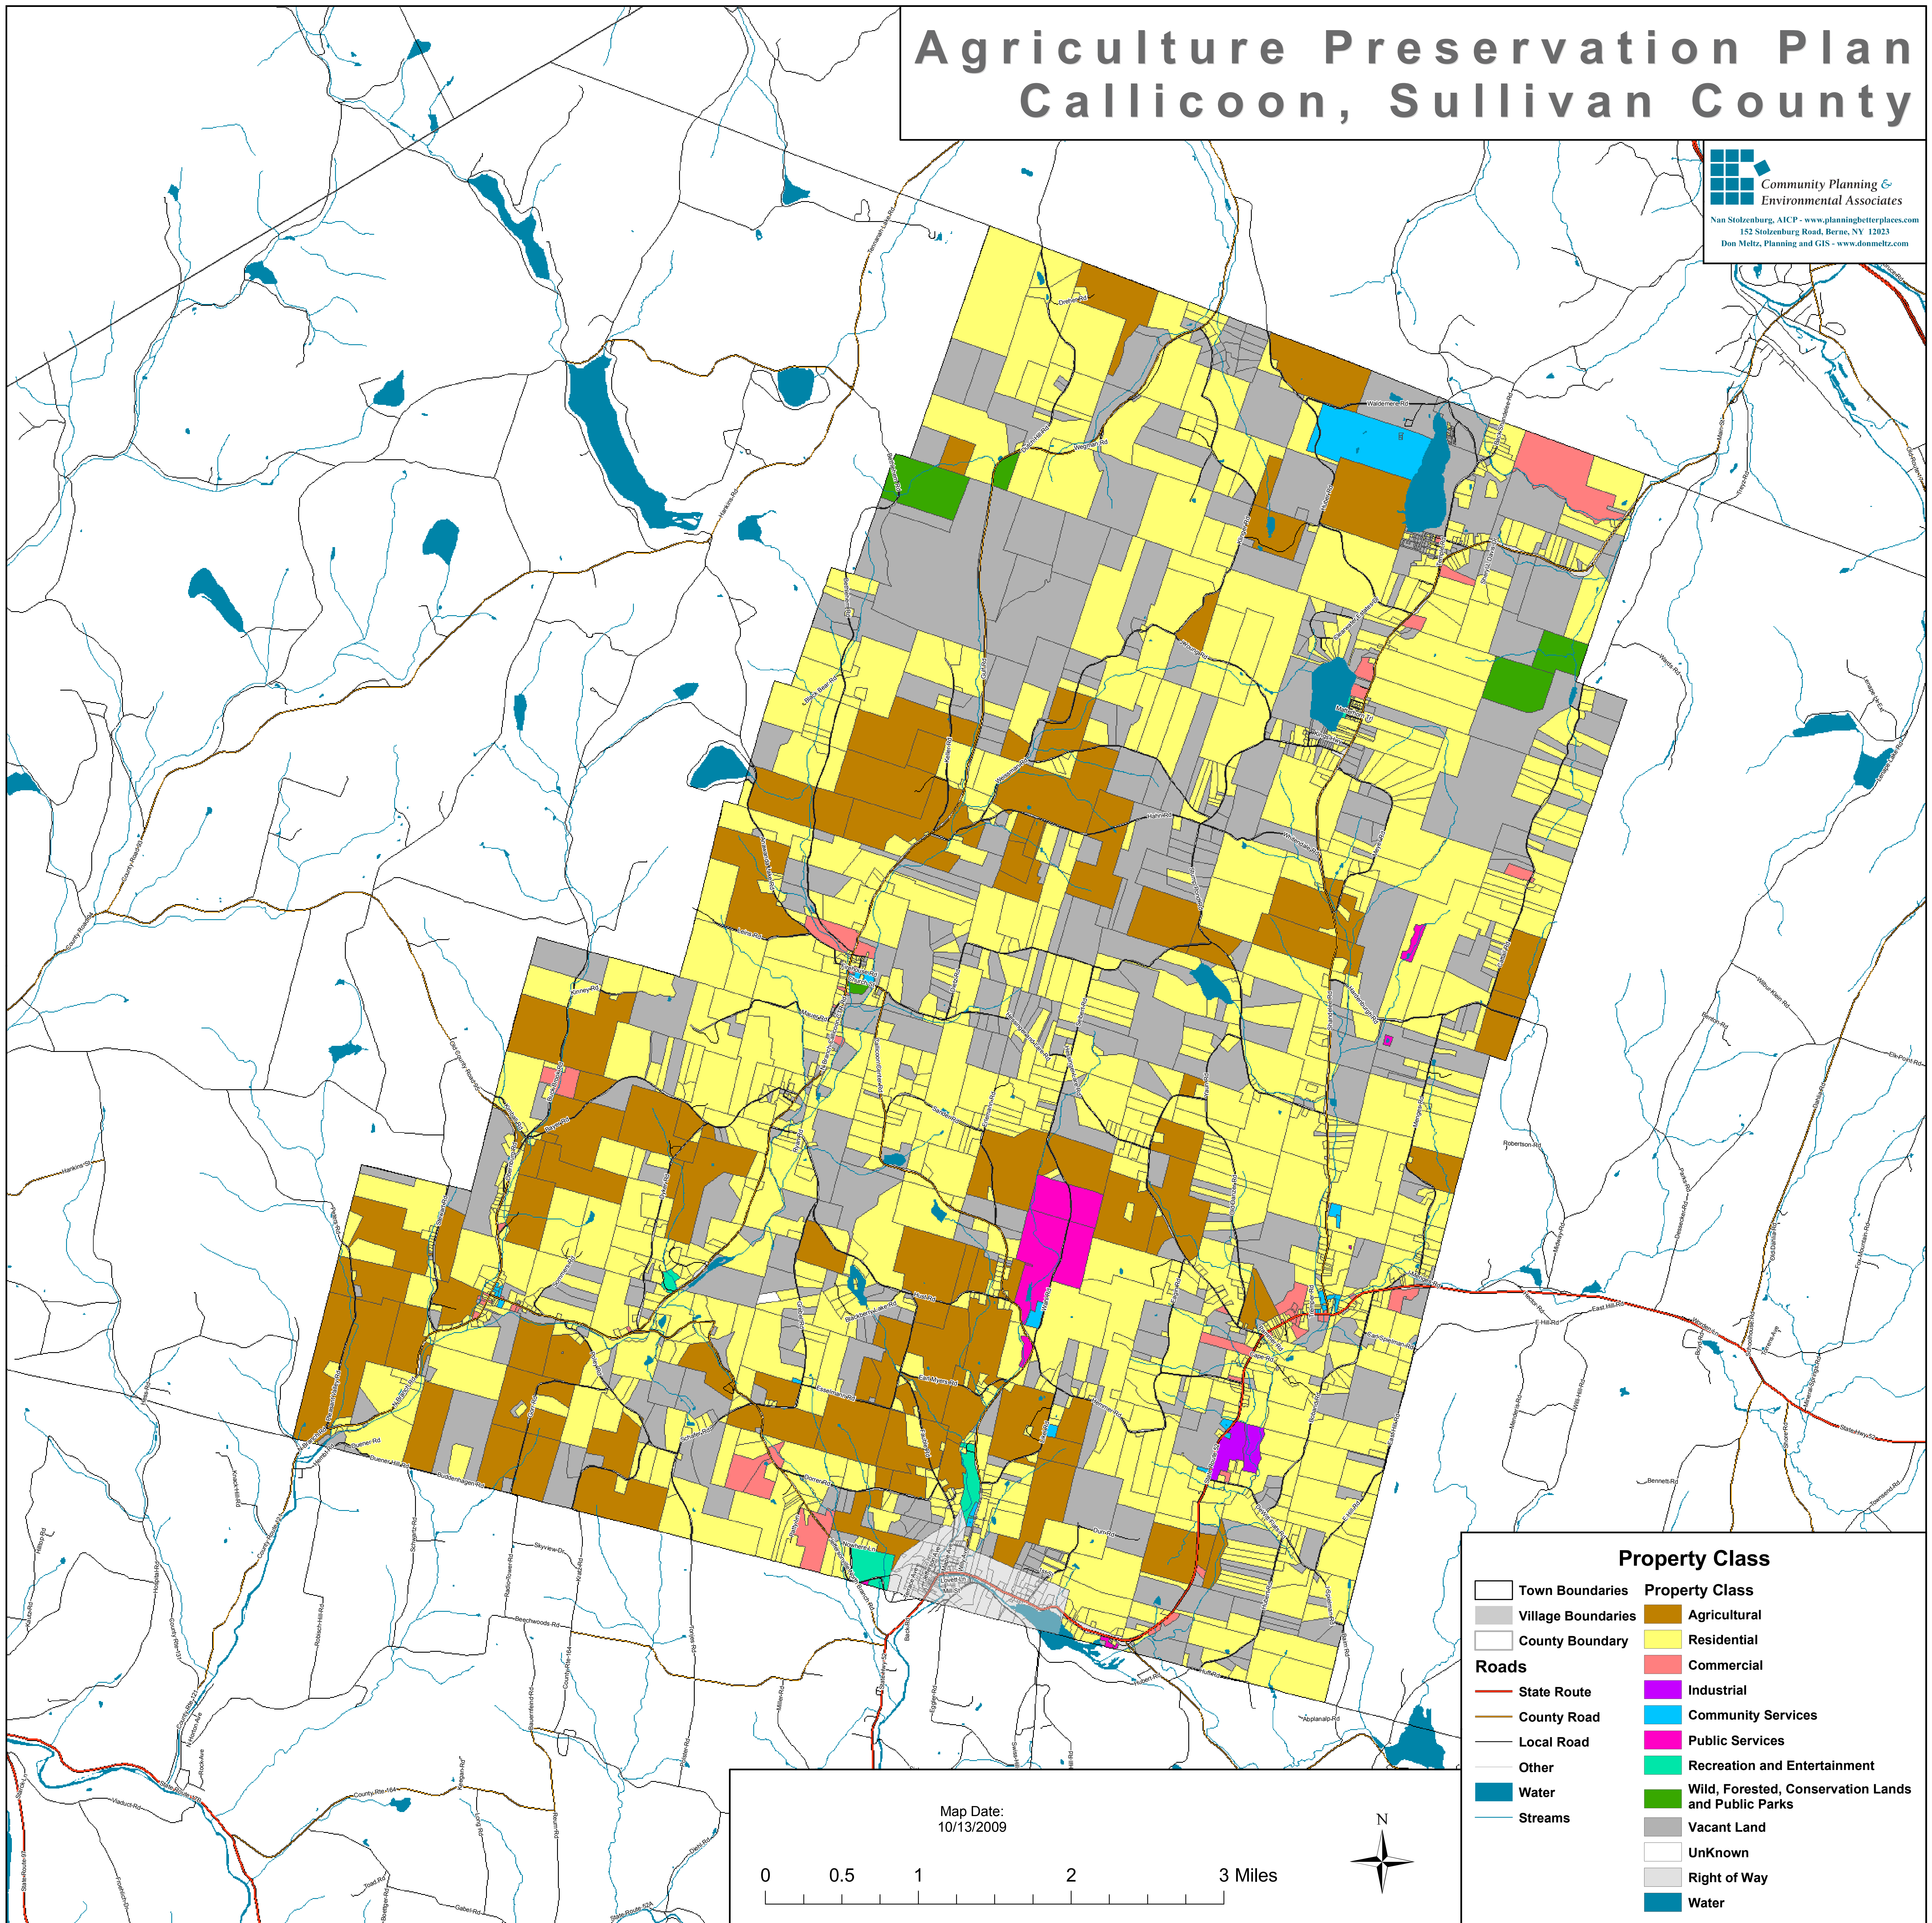

Agriculture Preservation Plan Callicoon, Sullivan County

**Community Planning &
Environmental Associates**
 Nan Stolzenburg, AICP - www.planningbetterplaces.com
 152 Stolzenburg Road, Berne, NY 12023
 Don Meltz, Planning and GIS - www.donmeltz.com

Property Class	
Town Boundaries	Agricultural
Village Boundaries	Residential
County Boundary	Commercial
Roads	
State Route	Industrial
County Road	Community Services
Local Road	Public Services
Other	Recreation and Entertainment
Water	Wild, Forested, Conservation Lands and Public Parks
Streams	Vacant Land
	UnKnown
	Right of Way
	Water

Map Date: 10/13/2009

0 0.5 1 2 3 Miles