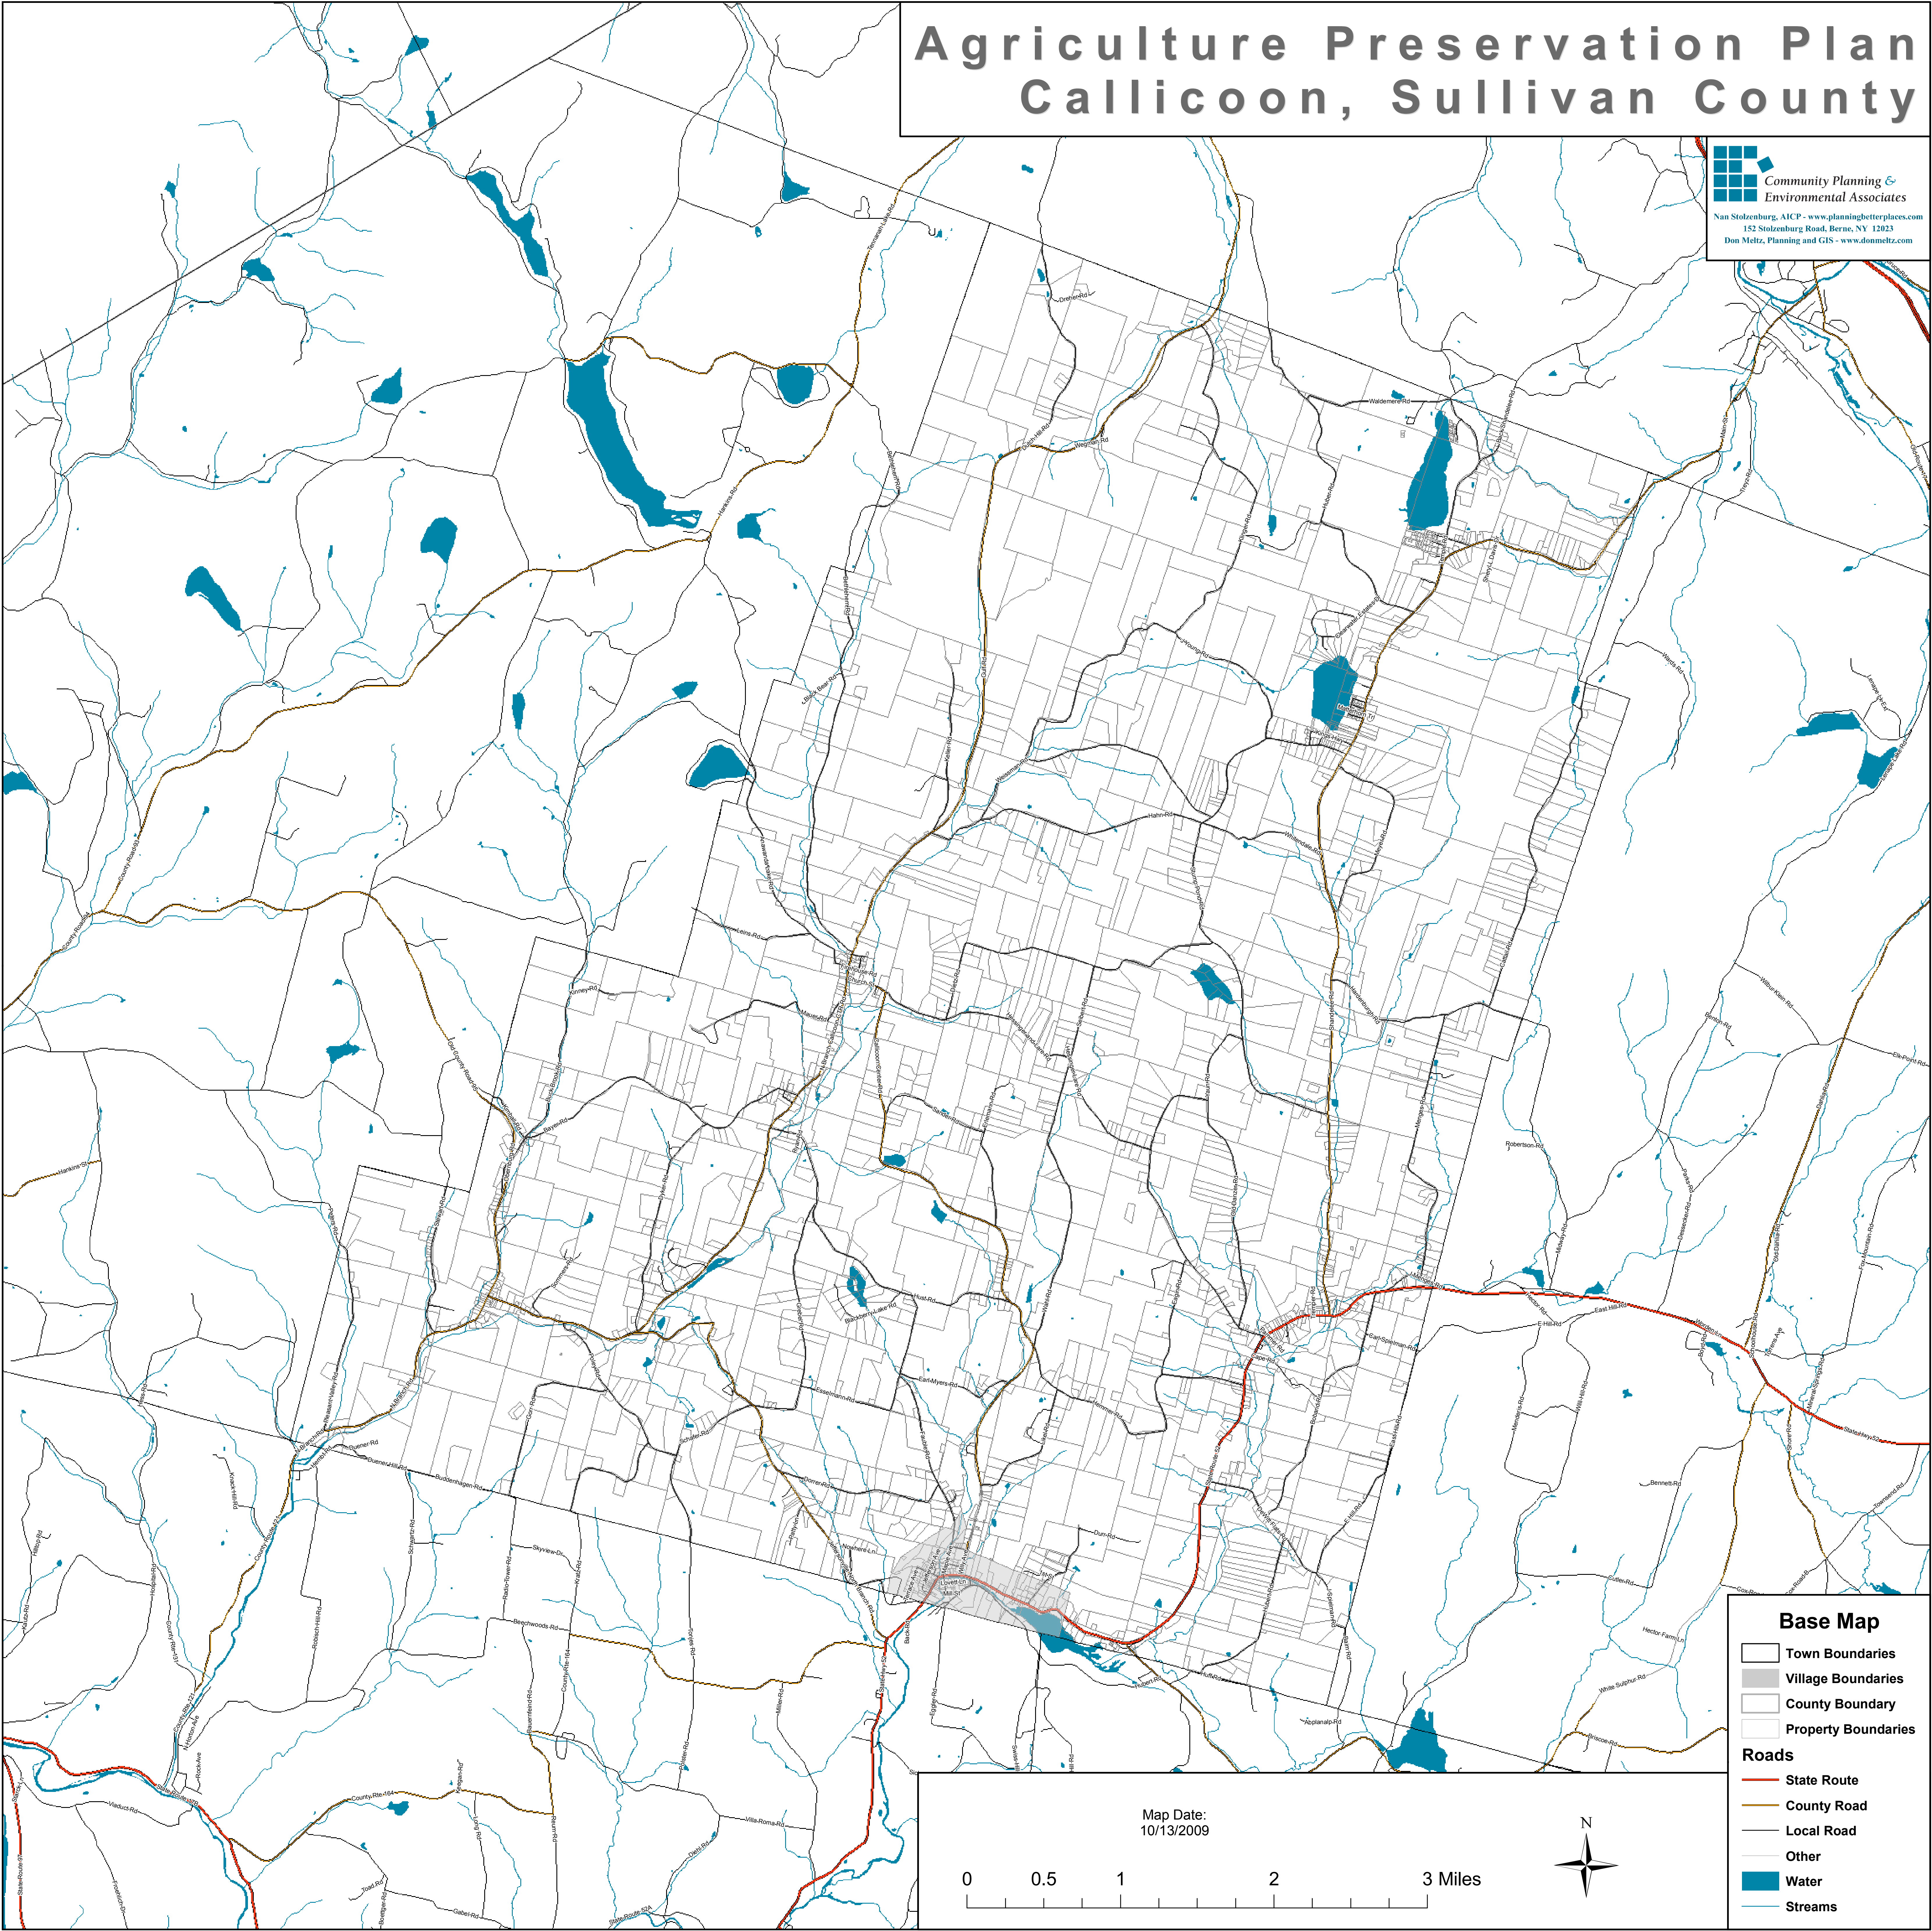

Agriculture Preservation Plan Callicoon, Sullivan County

 Community Planning &
Environmental Associates
Nan Stolzenburg, AICP - www.planningbetterplaces.com
152 Stolzenburg Road, Berne, NY 12023
Don Meltz, Planning and GIS - www.donmeltz.com

- Base Map**
- Town Boundaries
 - Village Boundaries
 - County Boundary
 - Property Boundaries
- Roads**
- State Route
 - County Road
 - Local Road
 - Other
 - Water
 - Streams