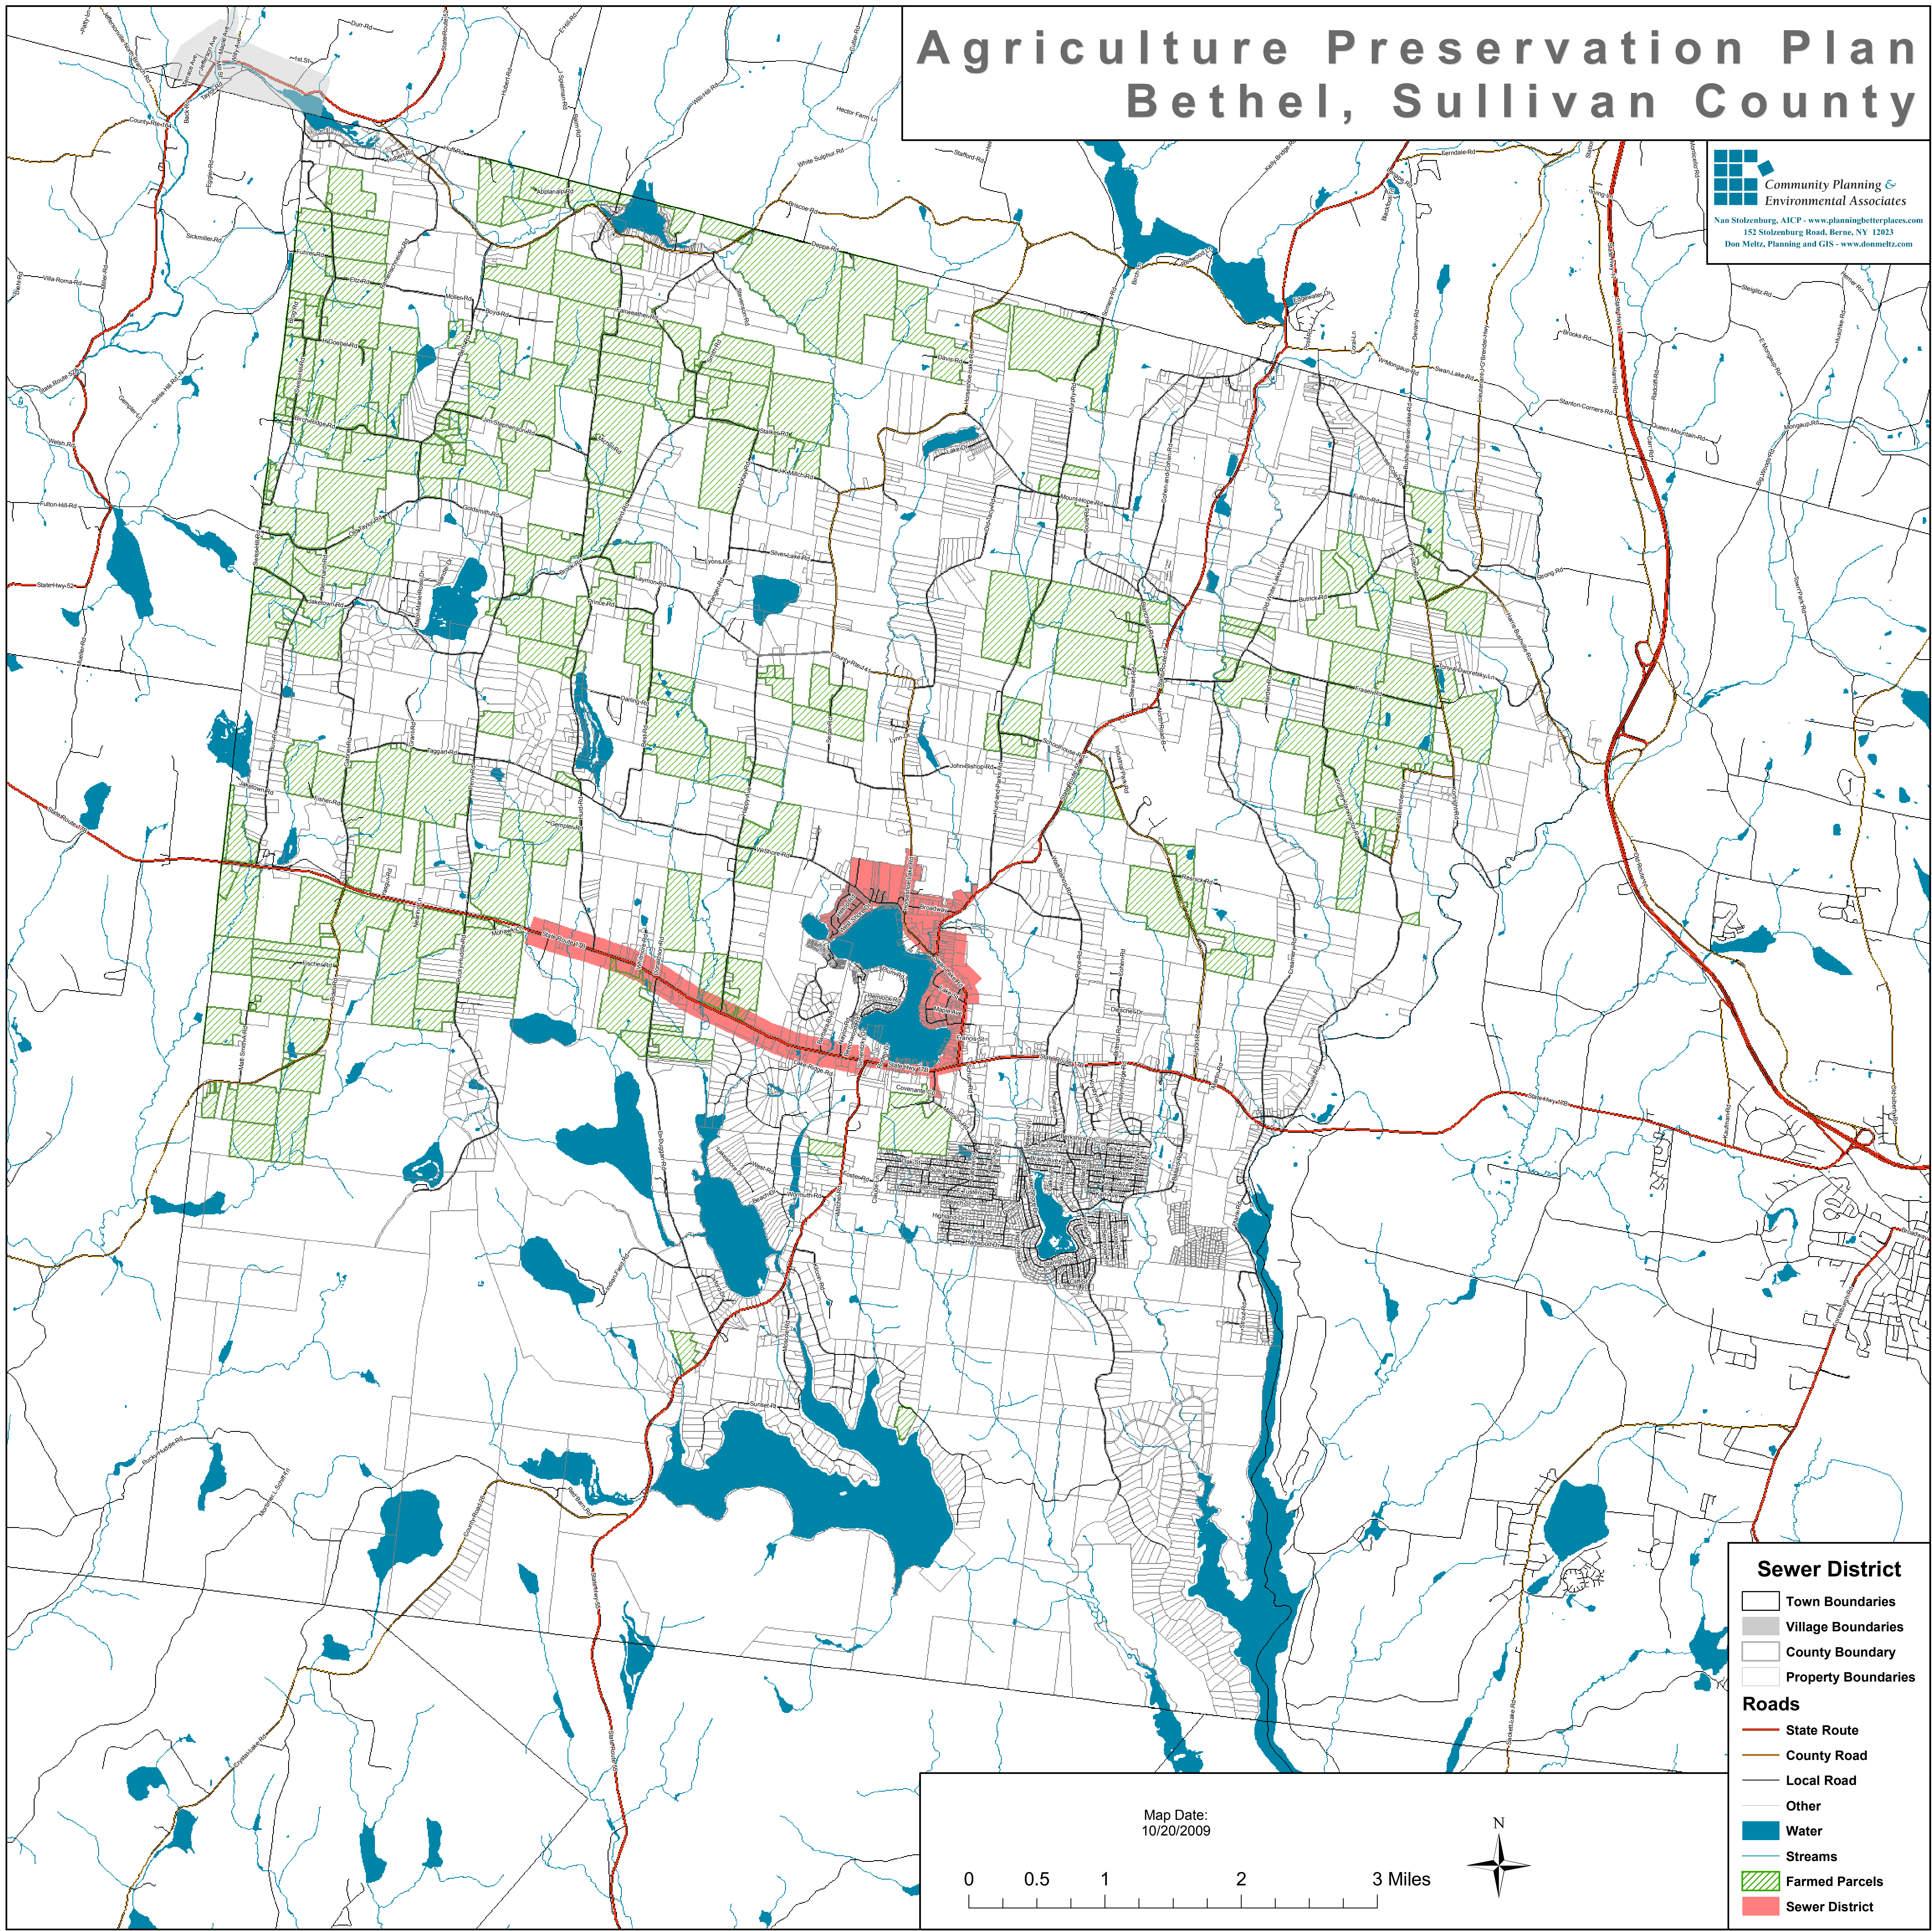

Agriculture Preservation Plan Bethel, Sullivan County

 Community Planning &
Environmental Associates
Nan Stolzenburg, AICP - www.planningbetterplaces.com
152 Stolzenburg Road, Berne, NY 12023
Don Meltz, Planning and GIS - www.donmeltz.com

Sewer District

- Town Boundaries
- Village Boundaries
- County Boundary
- Property Boundaries

Roads

- State Route
- County Road
- Local Road
- Other

Water

- Water
- Streams

Farmed Parcels

- Farmed Parcels
- Sewer District

Map Date:
10/20/2009

0 0.5 1 2 3 Miles

N