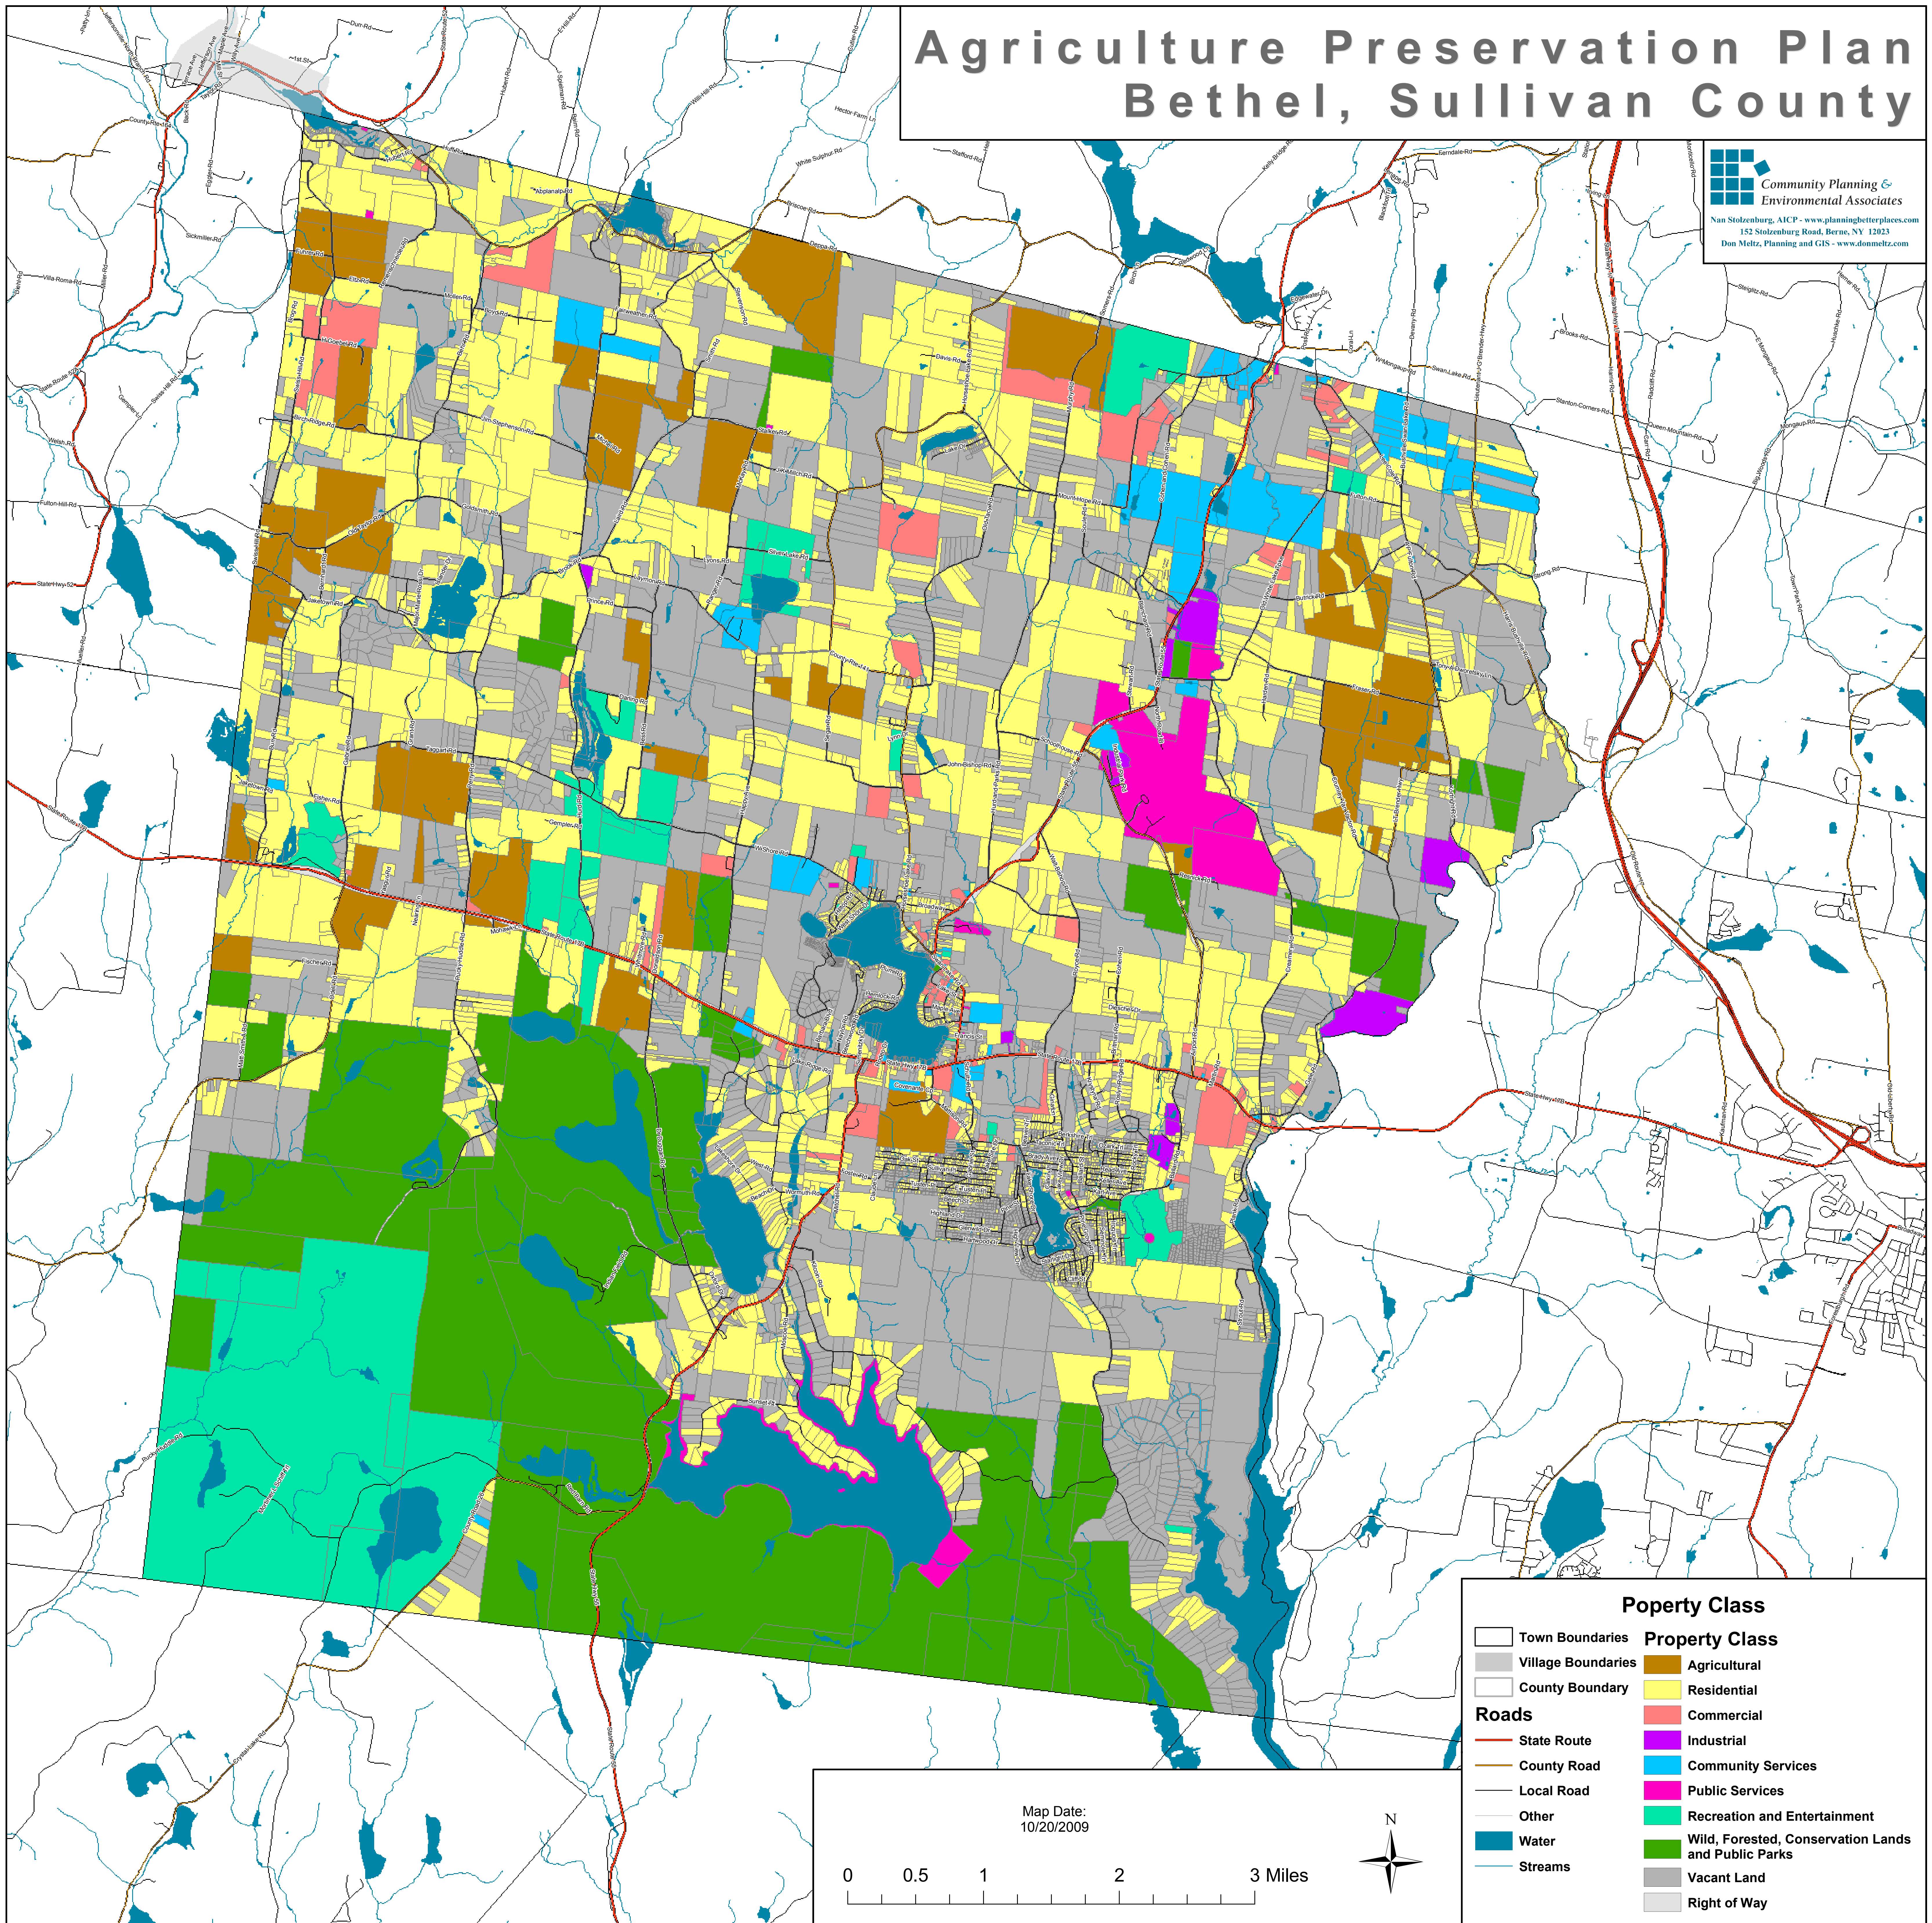

Agriculture Preservation Plan Bethel, Sullivan County

 Community Planning &
Environmental Associates
Nan Stolzenburg, AICP - www.planningbetterplaces.com
152 Stolzenburg Road, Berne, NY 12023
Don Meltz, Planning and GIS - www.donmeltz.com

Property Class	
Town Boundaries	Agricultural
Village Boundaries	Residential
County Boundary	Commercial
Roads	Industrial
State Route	Community Services
County Road	Public Services
Local Road	Recreation and Entertainment
Other	Wild, Forested, Conservation Lands and Public Parks
Water	Vacant Land
Streams	Right of Way

Map Date:
10/20/2009

0 0.5 1 2 3 Miles