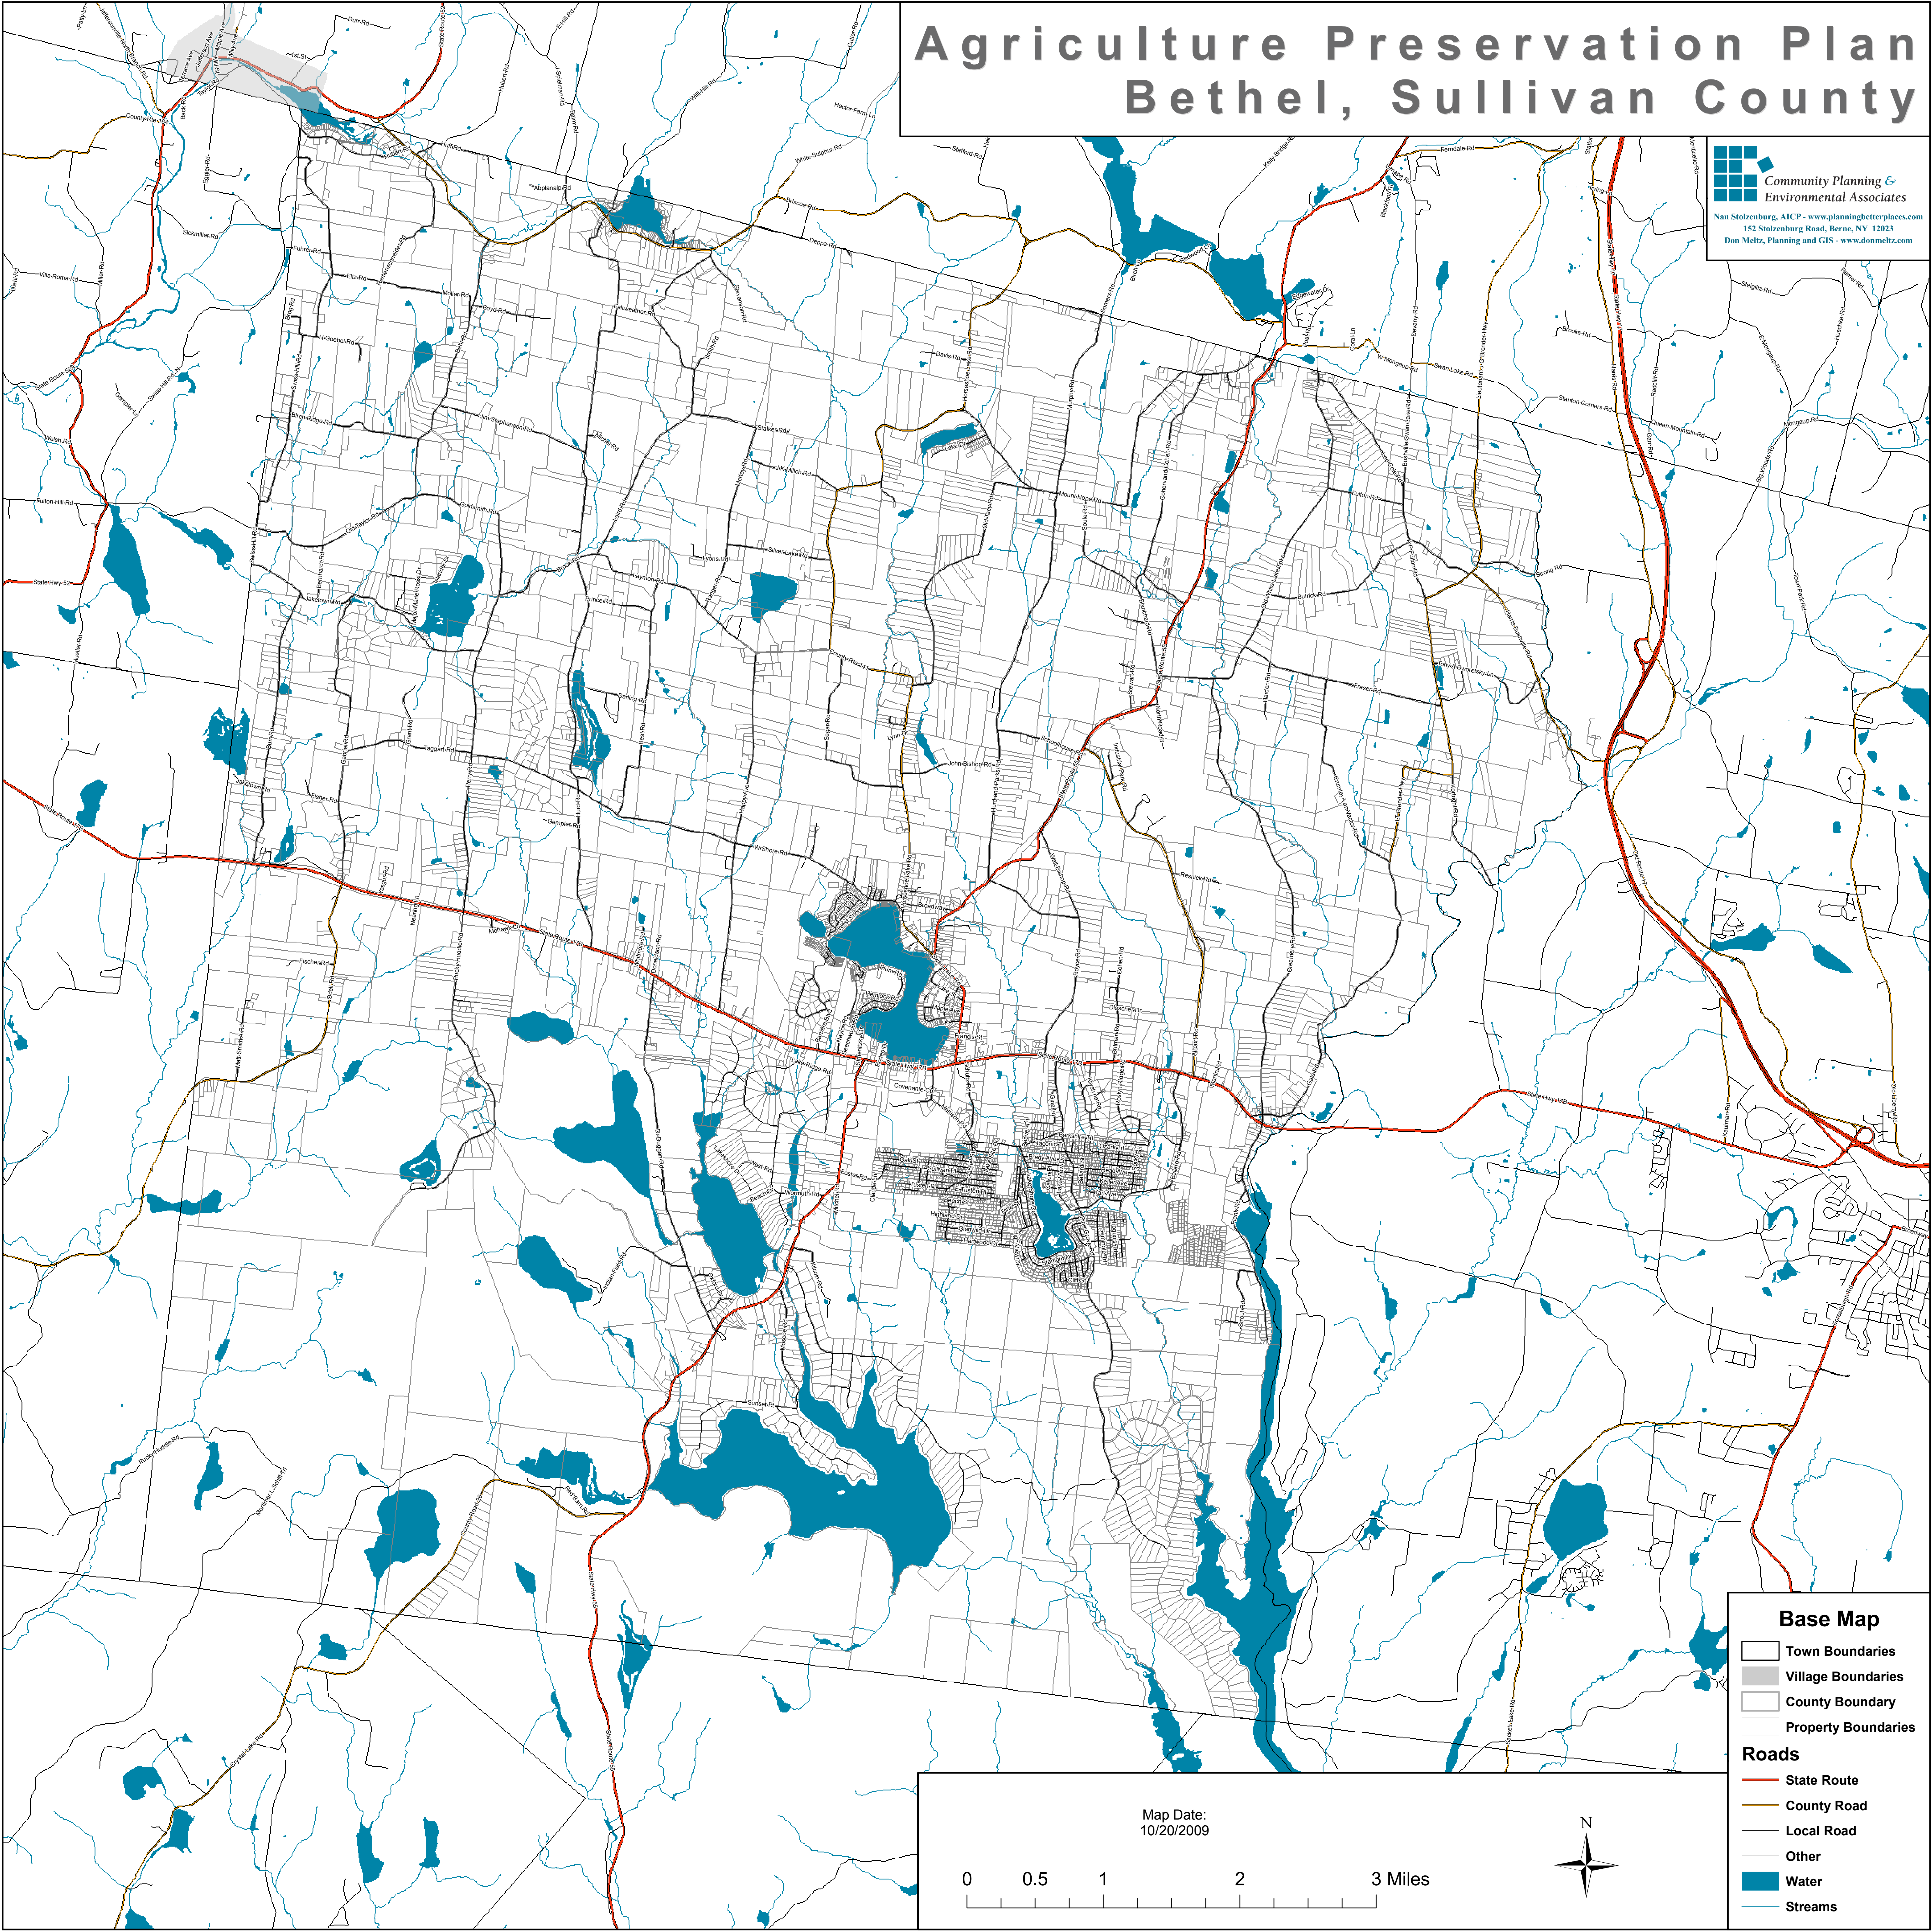

Agriculture Preservation Plan Bethel, Sullivan County

 Community Planning &
Environmental Associates
Nan Stolzenburg, AICP - www.planningbetterplaces.com
152 Stolzenburg Road, Berne, NY 12023
Don Meltz, Planning and GIS - www.donmeltz.com

- Base Map**
- Town Boundaries
 - Village Boundaries
 - County Boundary
 - Property Boundaries
- Roads**
- State Route
 - County Road
 - Local Road
 - Other
 - Water
 - Streams