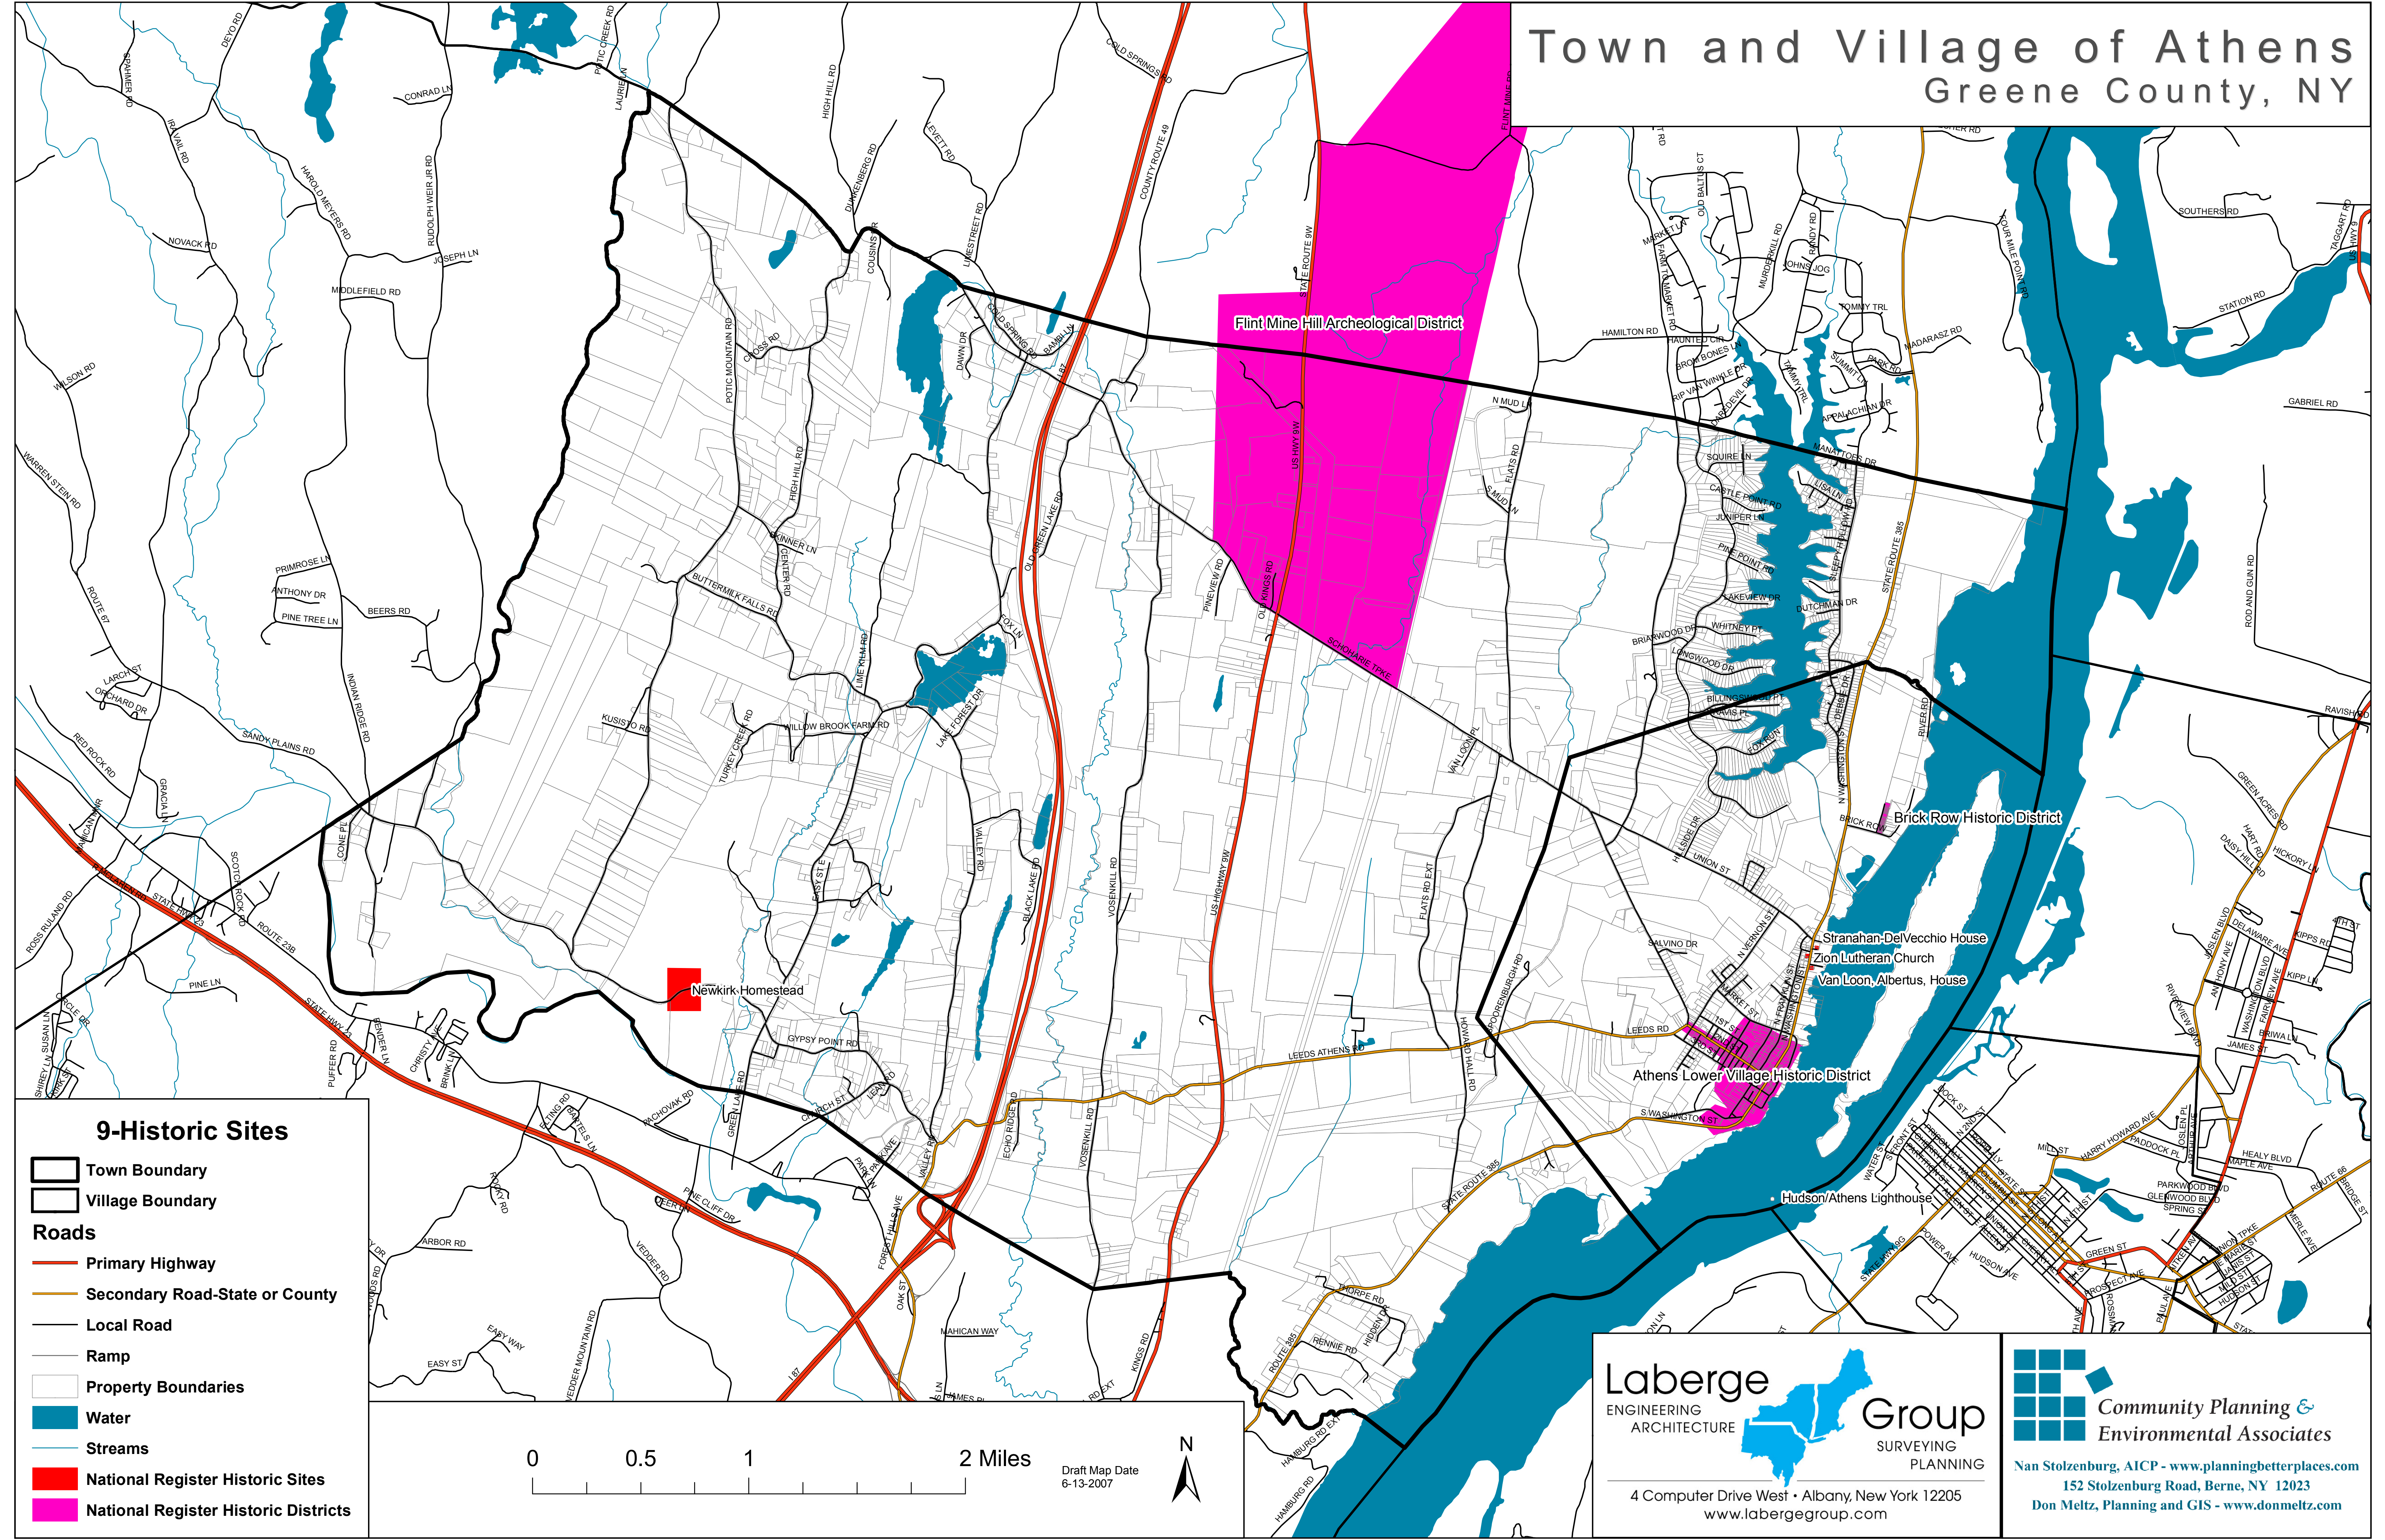

# Town and Village of Athens Greene County, NY

Flint Mine Hill Archeological District

Brick Row Historic District

Stranahan-DeiVecchio House  
Zion Lutheran Church  
Van Loon, Albertus, House

Athens Lower Village Historic District

Hudson/Athens Lighthouse

Newkirk-Homestead

**9-Historic Sites**

- Town Boundary
- Village Boundary
- Roads**
- Primary Highway
- Secondary Road-State or County
- Local Road
- Ramp
- Property Boundaries
- Water
- Streams
- National Register Historic Sites
- National Register Historic Districts

Draft Map Date  
6-13-2007

**Laberge Group**  
ENGINEERING ARCHITECTURE SURVEYING PLANNING

4 Computer Drive West • Albany, New York 12205  
www.labergegroup.com

**Community Planning & Environmental Associates**