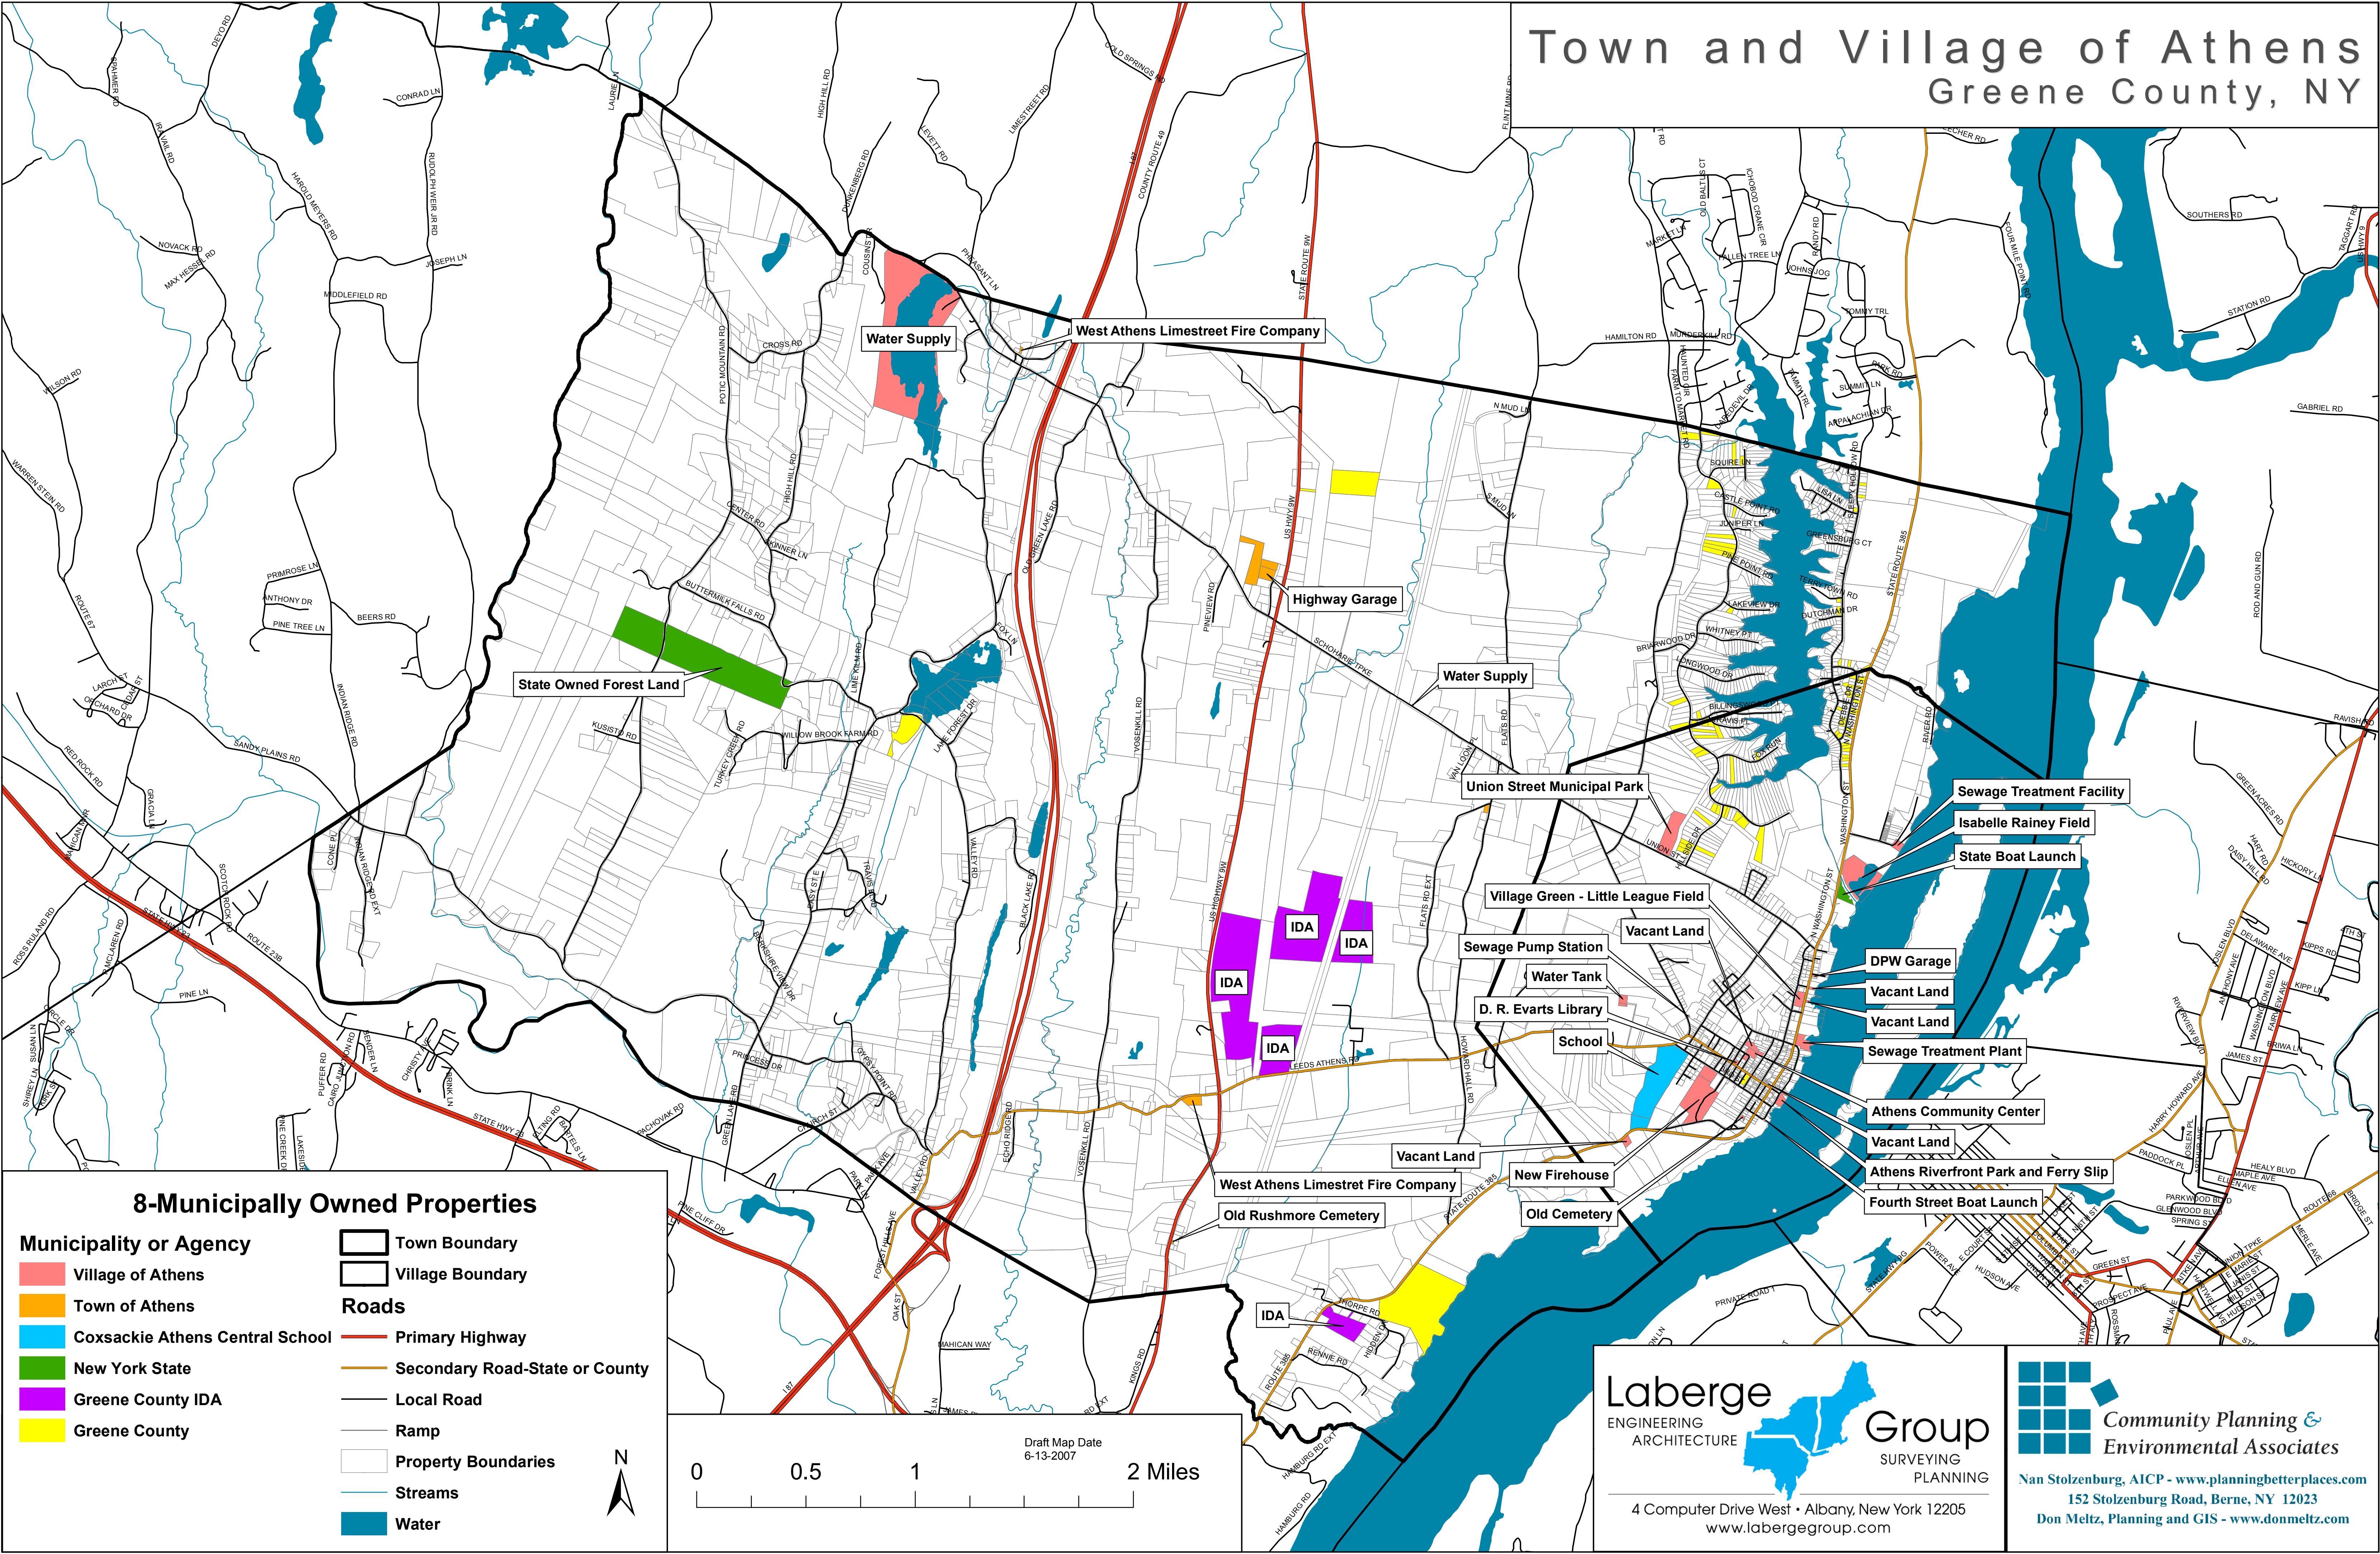

Town and Village of Athens Greene County, NY

8-Municipally Owned Properties

Municipality or Agency	Town Boundary
Village of Athens	Village Boundary
Town of Athens	Roads
Coxsackie Athens Central School	Primary Highway
New York State	Secondary Road-State or County
Greene County IDA	Local Road
Greene County	Ramp
	Property Boundaries
	Streams
	Water

Laberge Group
ENGINEERING ARCHITECTURE SURVEYING PLANNING

4 Computer Drive West • Albany, New York 12205
www.labergegroup.com

Community Planning & Environmental Associates

Nan Stolzberg, AICP - www.planningbetterplaces.com
152 Stolzenburg Road, Berne, NY 12023
Don Meltz, Planning and GIS - www.donmeltz.com