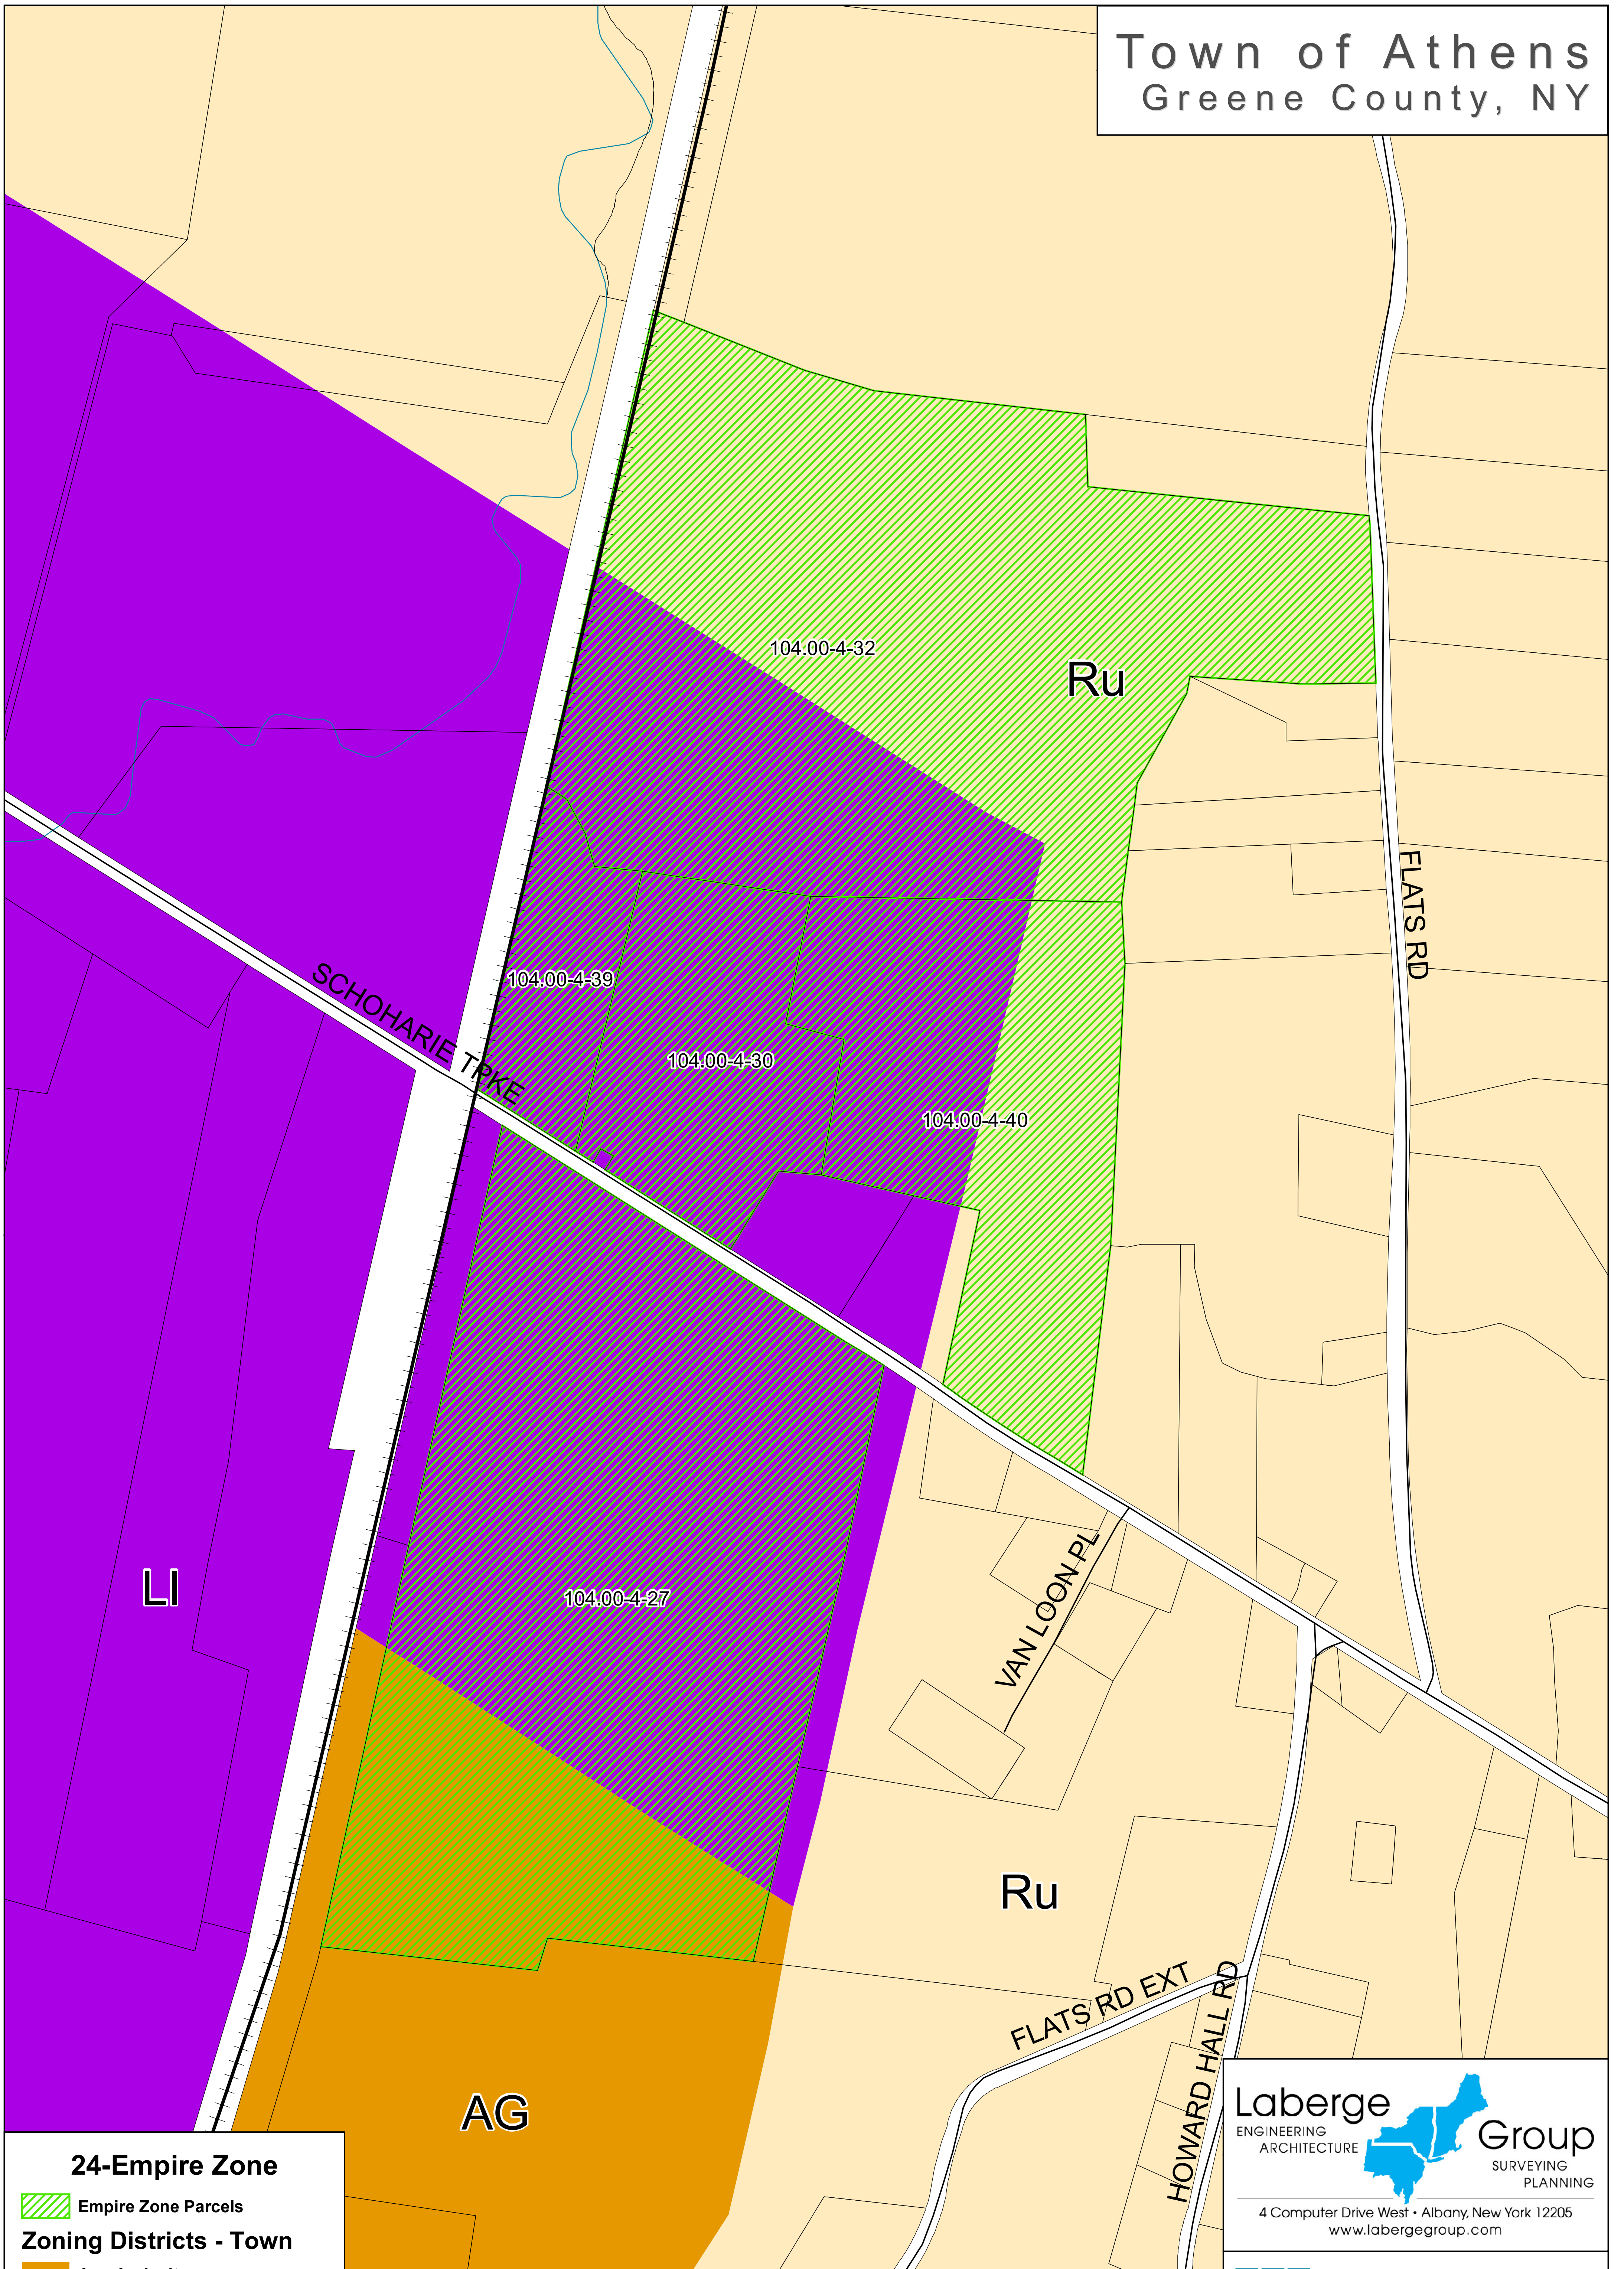

Town of Athens  
Greene County, NY

**24-Empire Zone**

-  Empire Zone Parcels

**Zoning Districts - Town**

-  Ag - Agriculture
-  HC - Highway Commercial
-  LI - Light Industrial
-  OS - Open Space/Conservation
-  Rr - Recreation Residential
-  Ru - Rural Residential

Draft Map Date  
6-13-2007

0 500 1,000 Feet

**Laberge Group**  
ENGINEERING ARCHITECTURE SURVEYING PLANNING  
4 Computer Drive West • Albany, New York 12205  
[www.labergegroup.com](http://www.labergegroup.com)