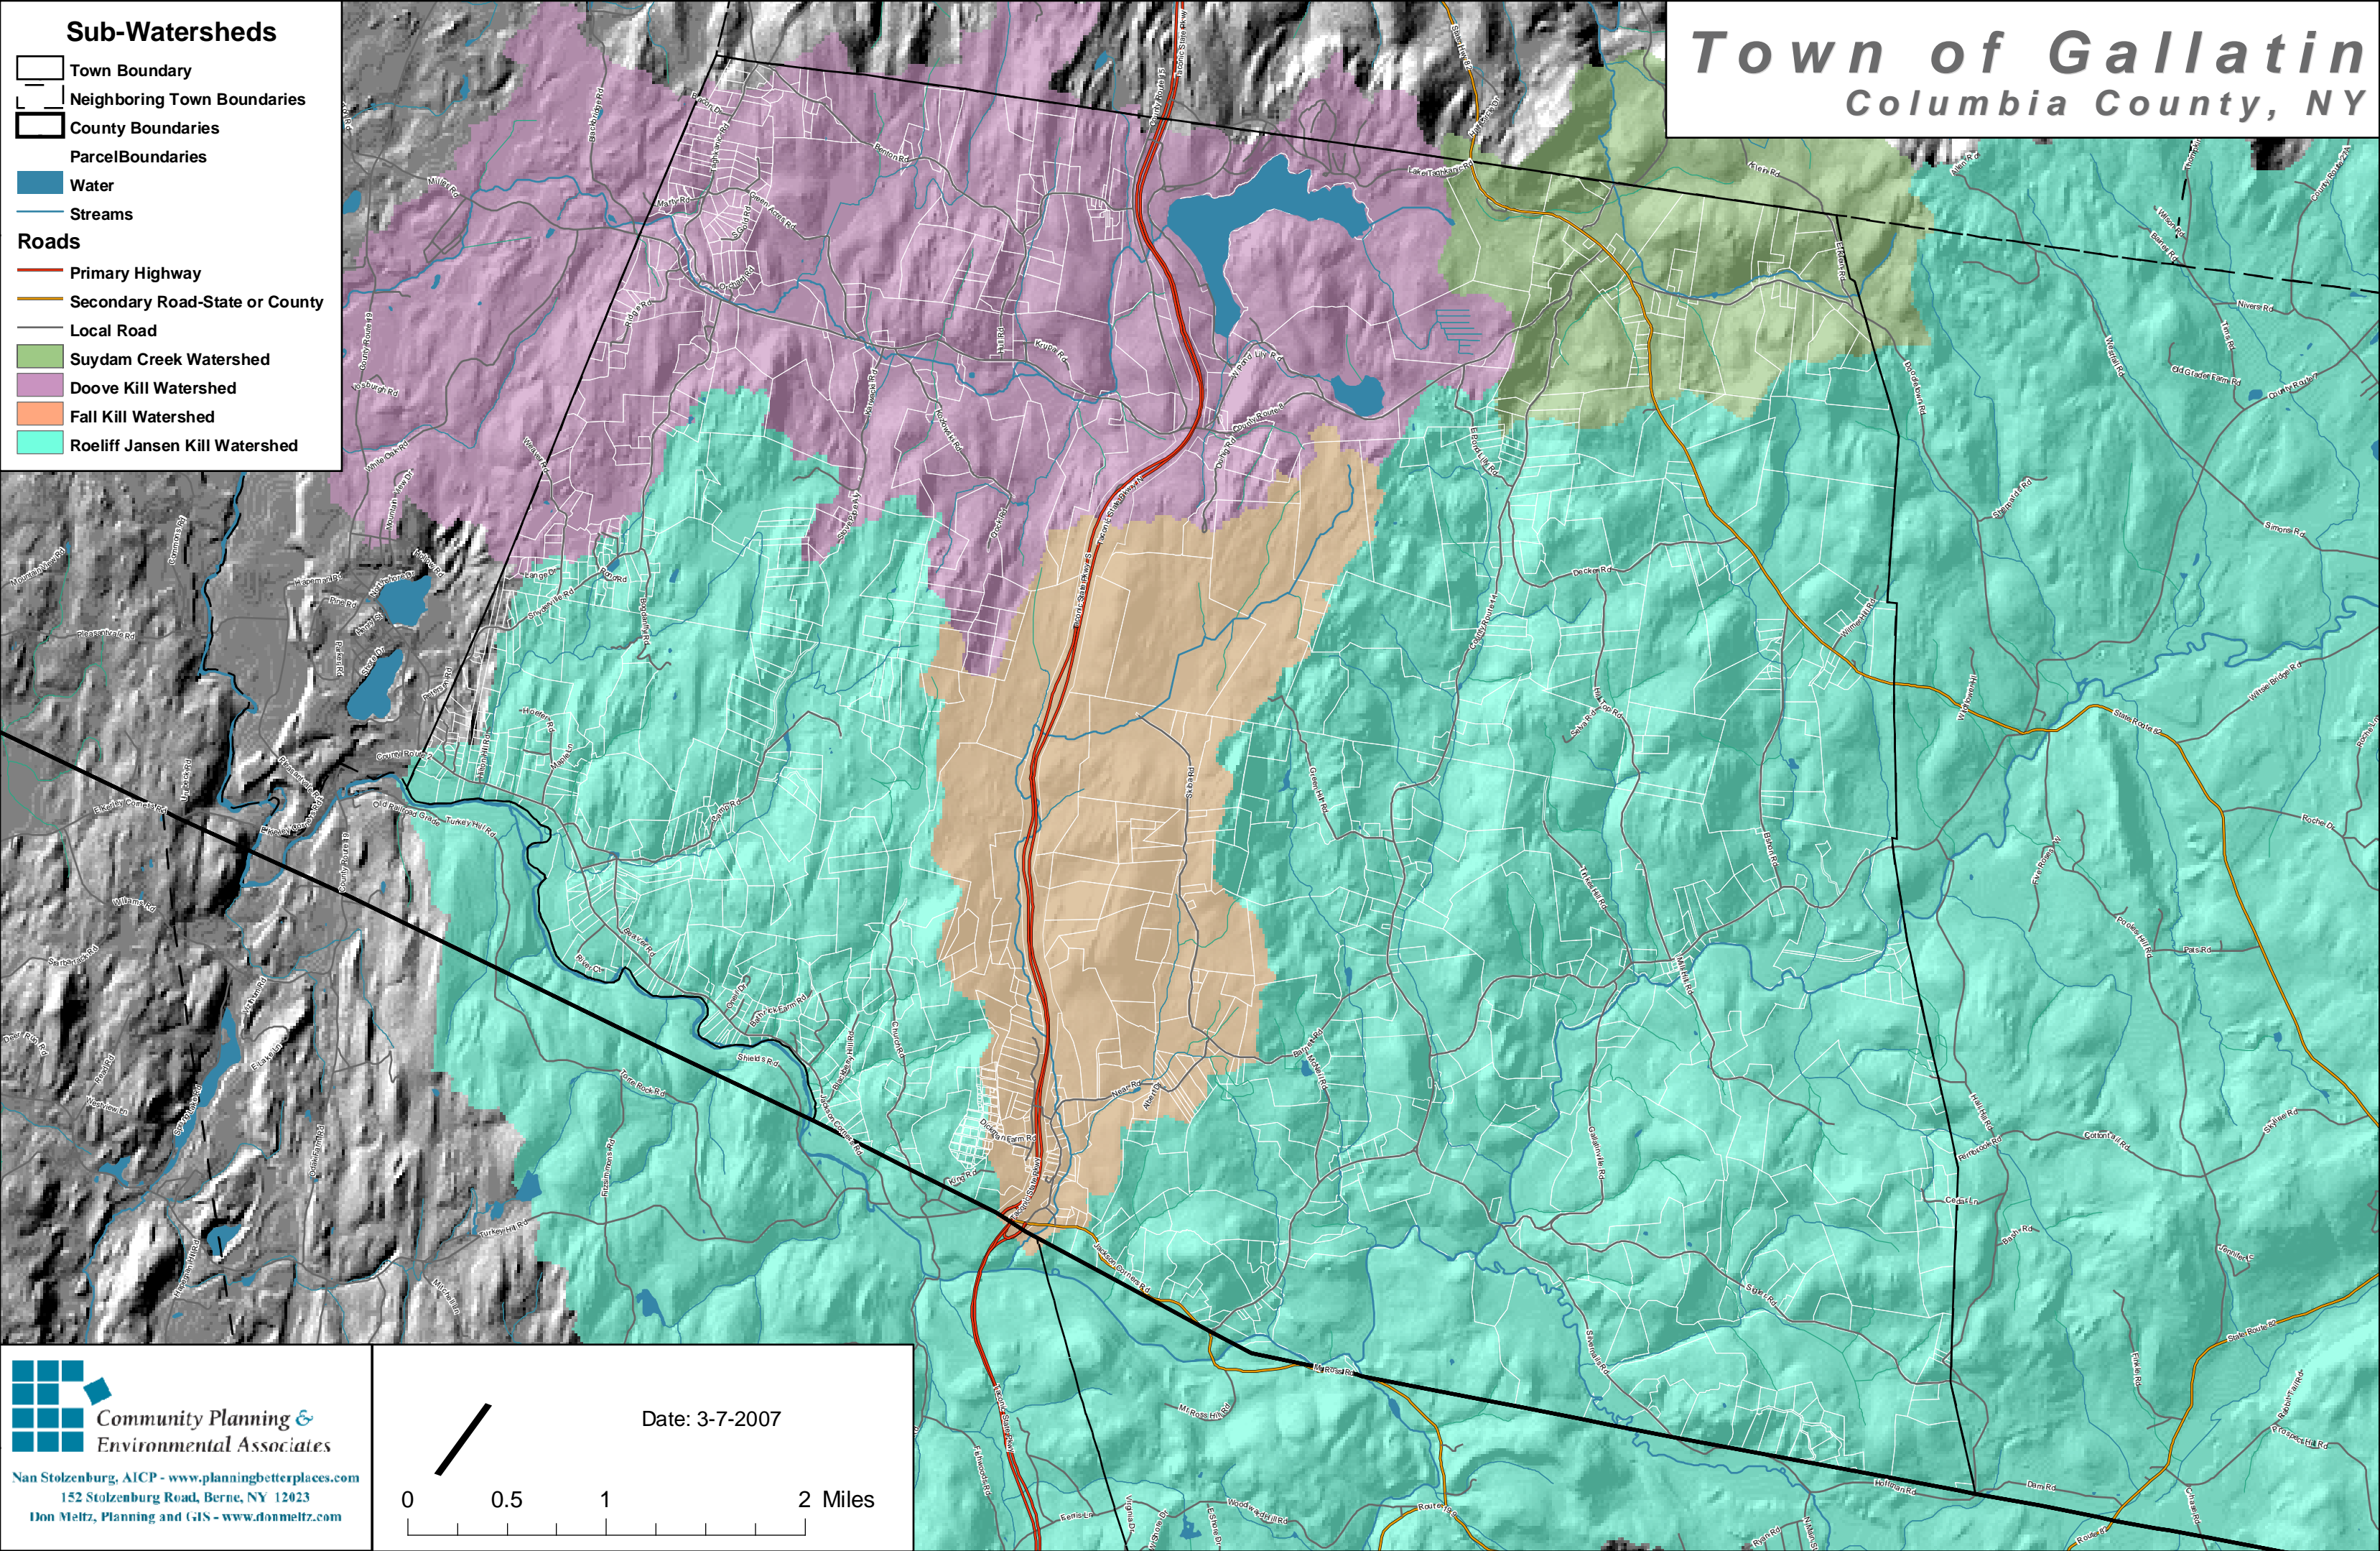

Town of Gallatin

Columbia County, NY

- Sub-Watersheds**
-  Town Boundary
 -  Neighboring Town Boundaries
 -  County Boundaries
 -  Parcel Boundaries
 -  Water
 -  Streams
- Roads**
-  Primary Highway
 -  Secondary Road-State or County
 -  Local Road
- Watersheds**
-  Suydam Creek Watershed
 -  Doove Kill Watershed
 -  Fall Kill Watershed
 -  Roeliff Jansen Kill Watershed