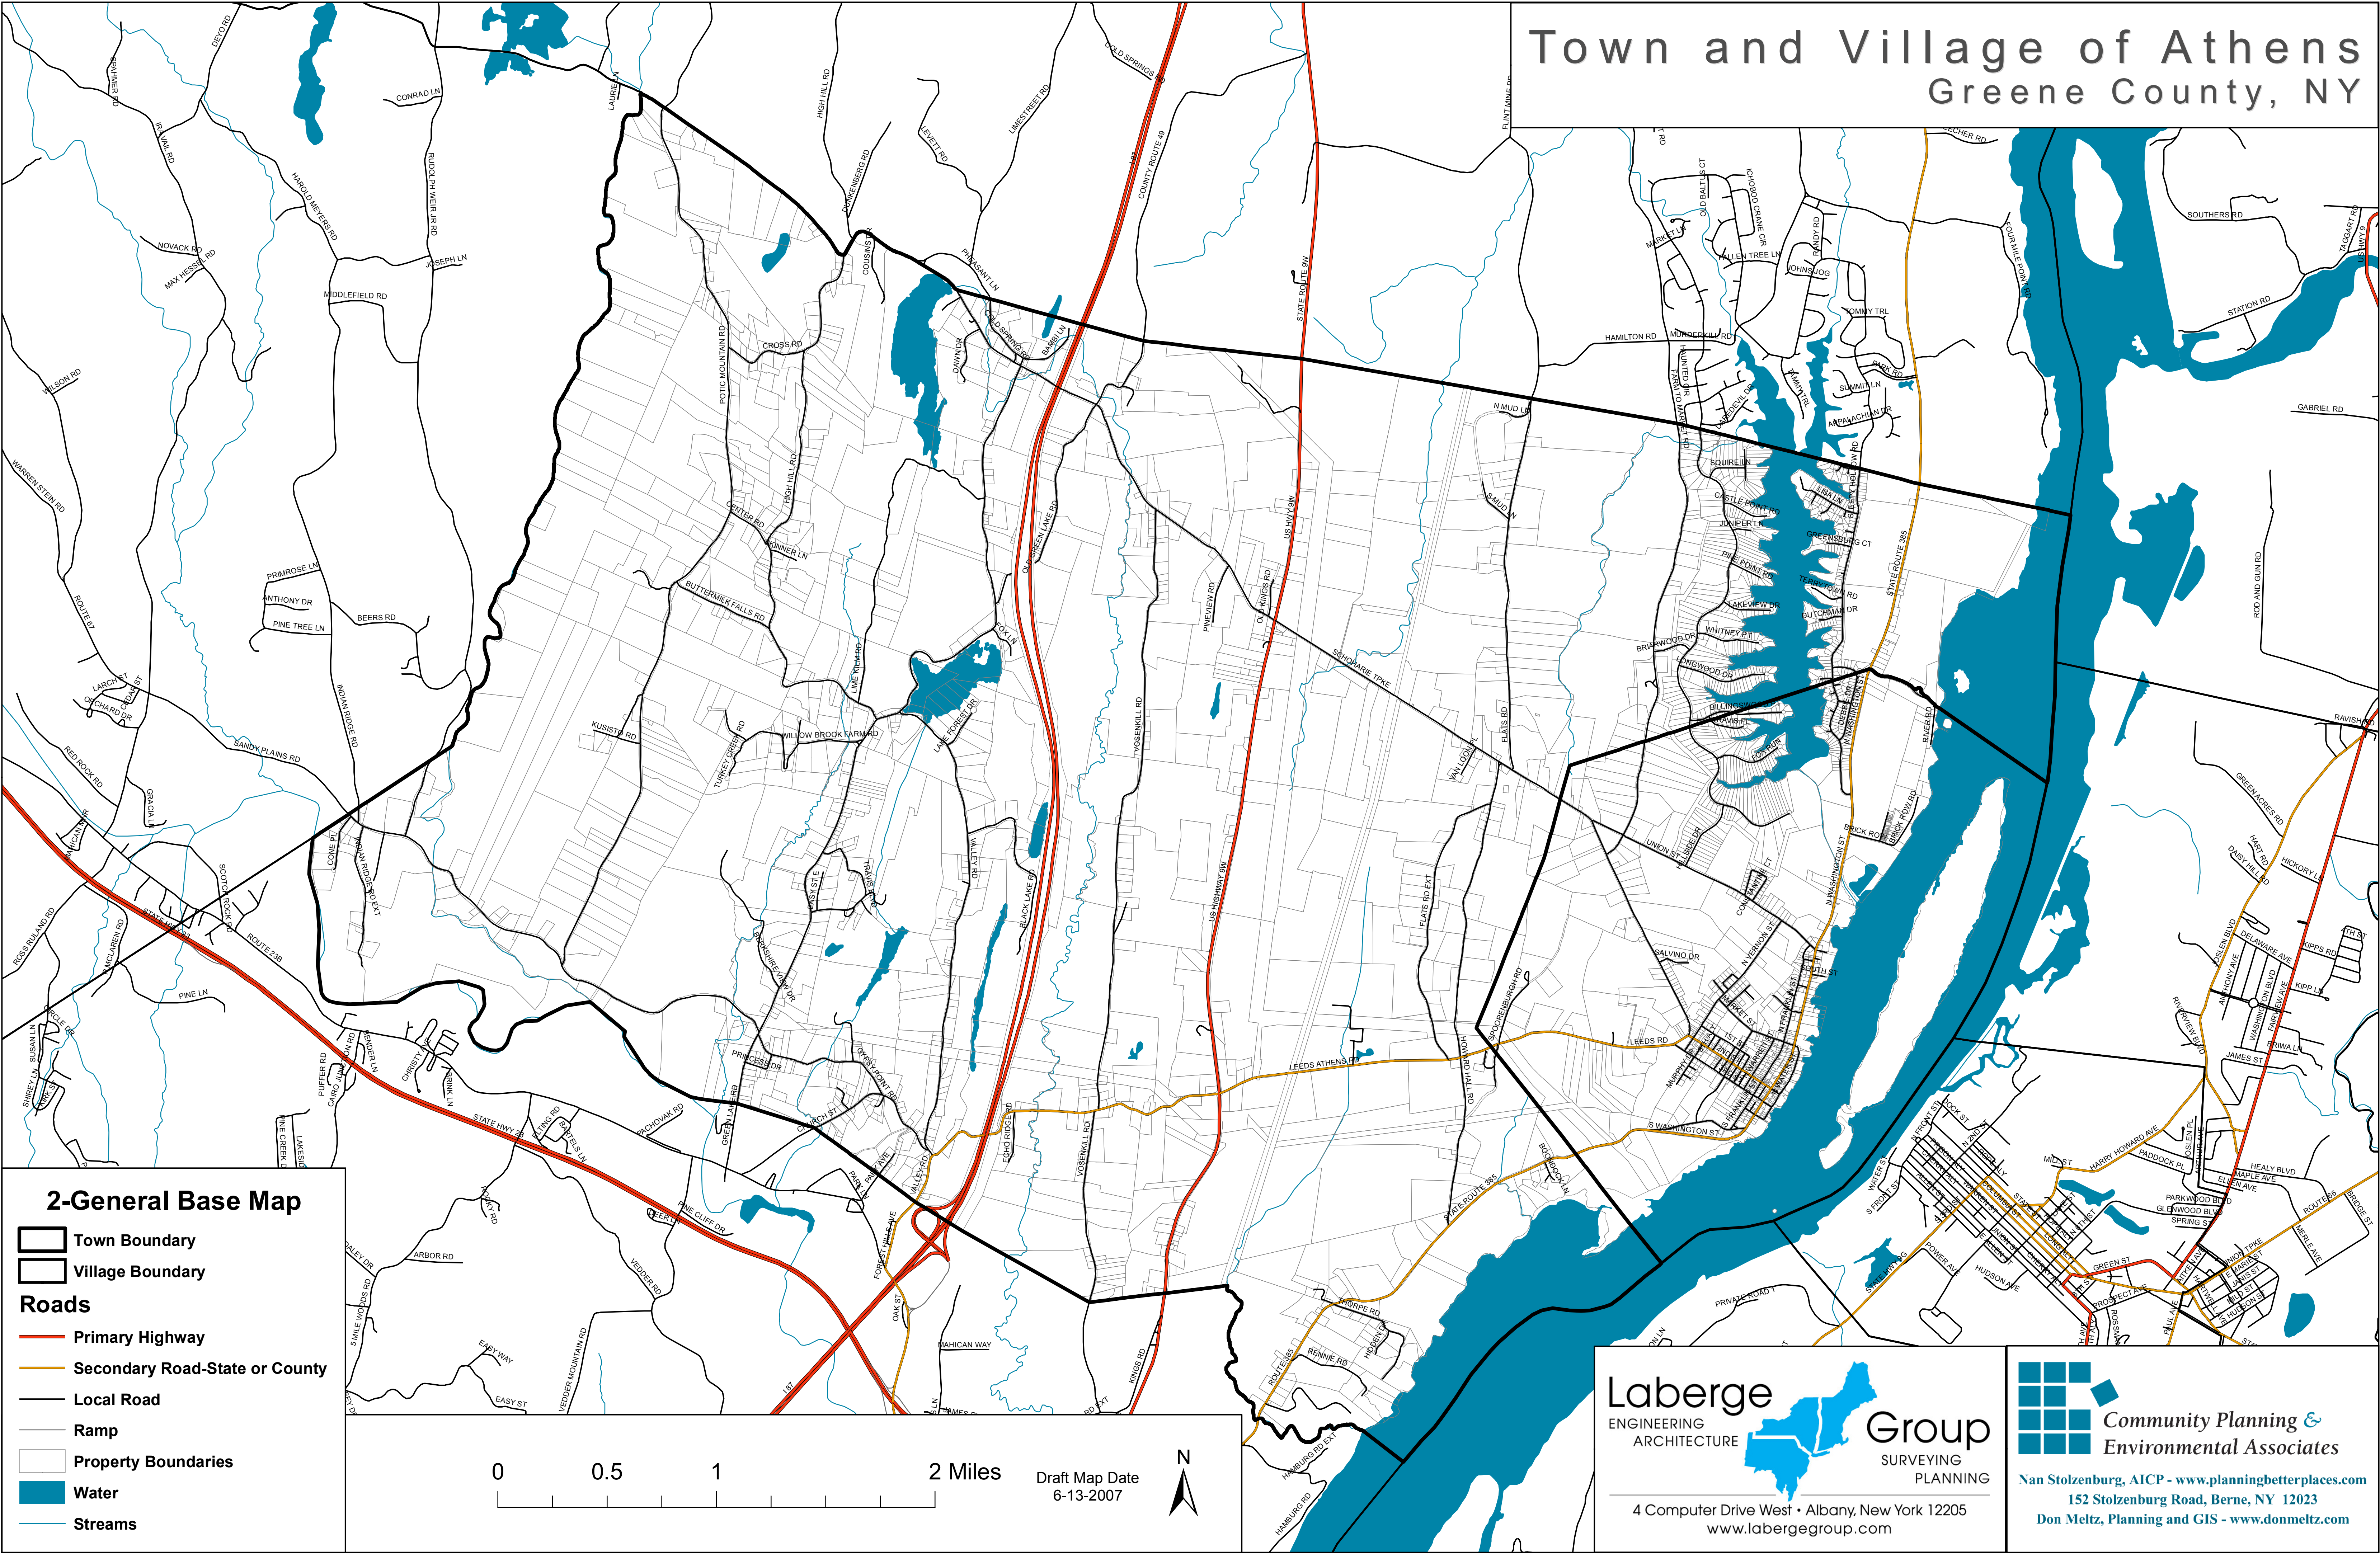

# Town and Village of Athens Greene County, NY

**2-General Base Map**

- Town Boundary
- Village Boundary
- Roads**
- Primary Highway
- Secondary Road-State or County
- Local Road
- Ramp
- Property Boundaries
- Water
- Streams