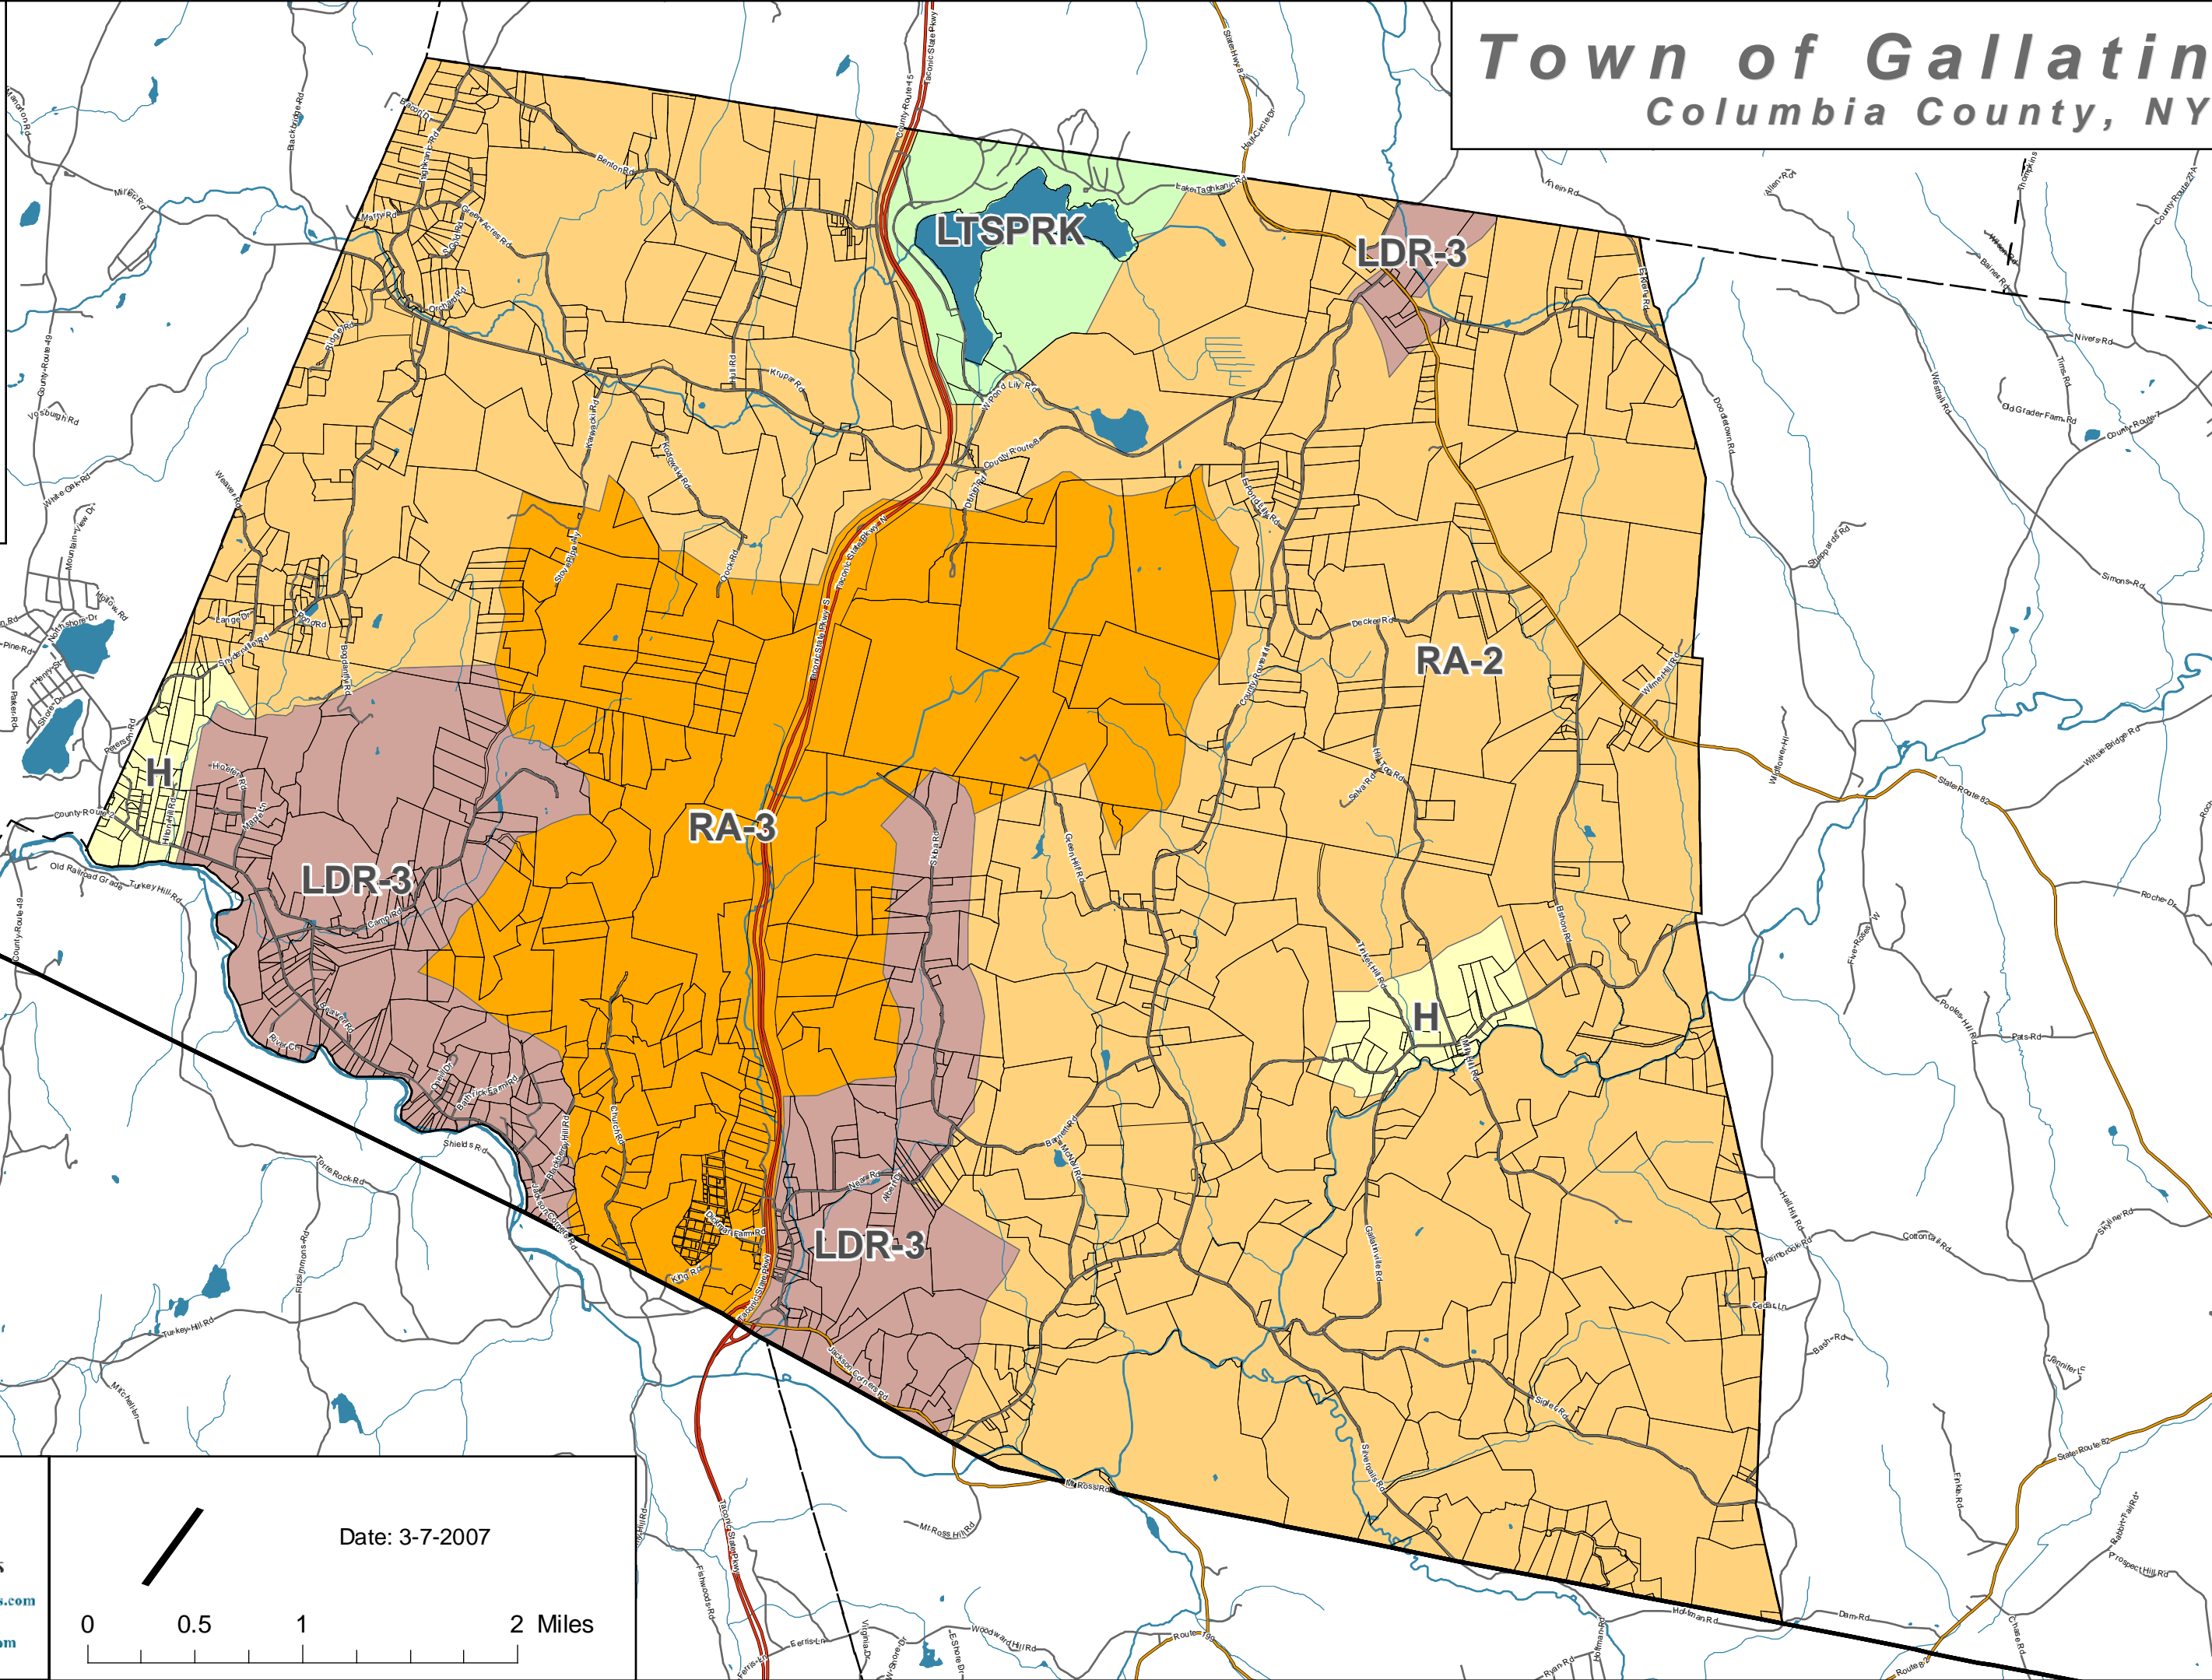

# Town of Gallatin

Columbia County, NY

**Zoning Districts**

- Town Boundary
- Neighboring Town Boundaries
- County Boundaries
- Parcel Boundaries
- Water
- Streams

**Roads**

- Primary Highway
- Secondary Road-State or County
- Local Road

**Zoning Districts**

- H
- RA-2
- RA-3
- LDR-3
- LTSPRK

**Community Planning &  
Environmental Associates**  
Nan Stolzenburg, AICP - [www.planningbetterplaces.com](http://www.planningbetterplaces.com)  
152 Stolzenburg Road, Berne, NY 12023  
Don Meltz, Planning and GIS - [www.donmeltz.com](http://www.donmeltz.com)

Date: 3-7-2007

0 0.5 1 2 Miles