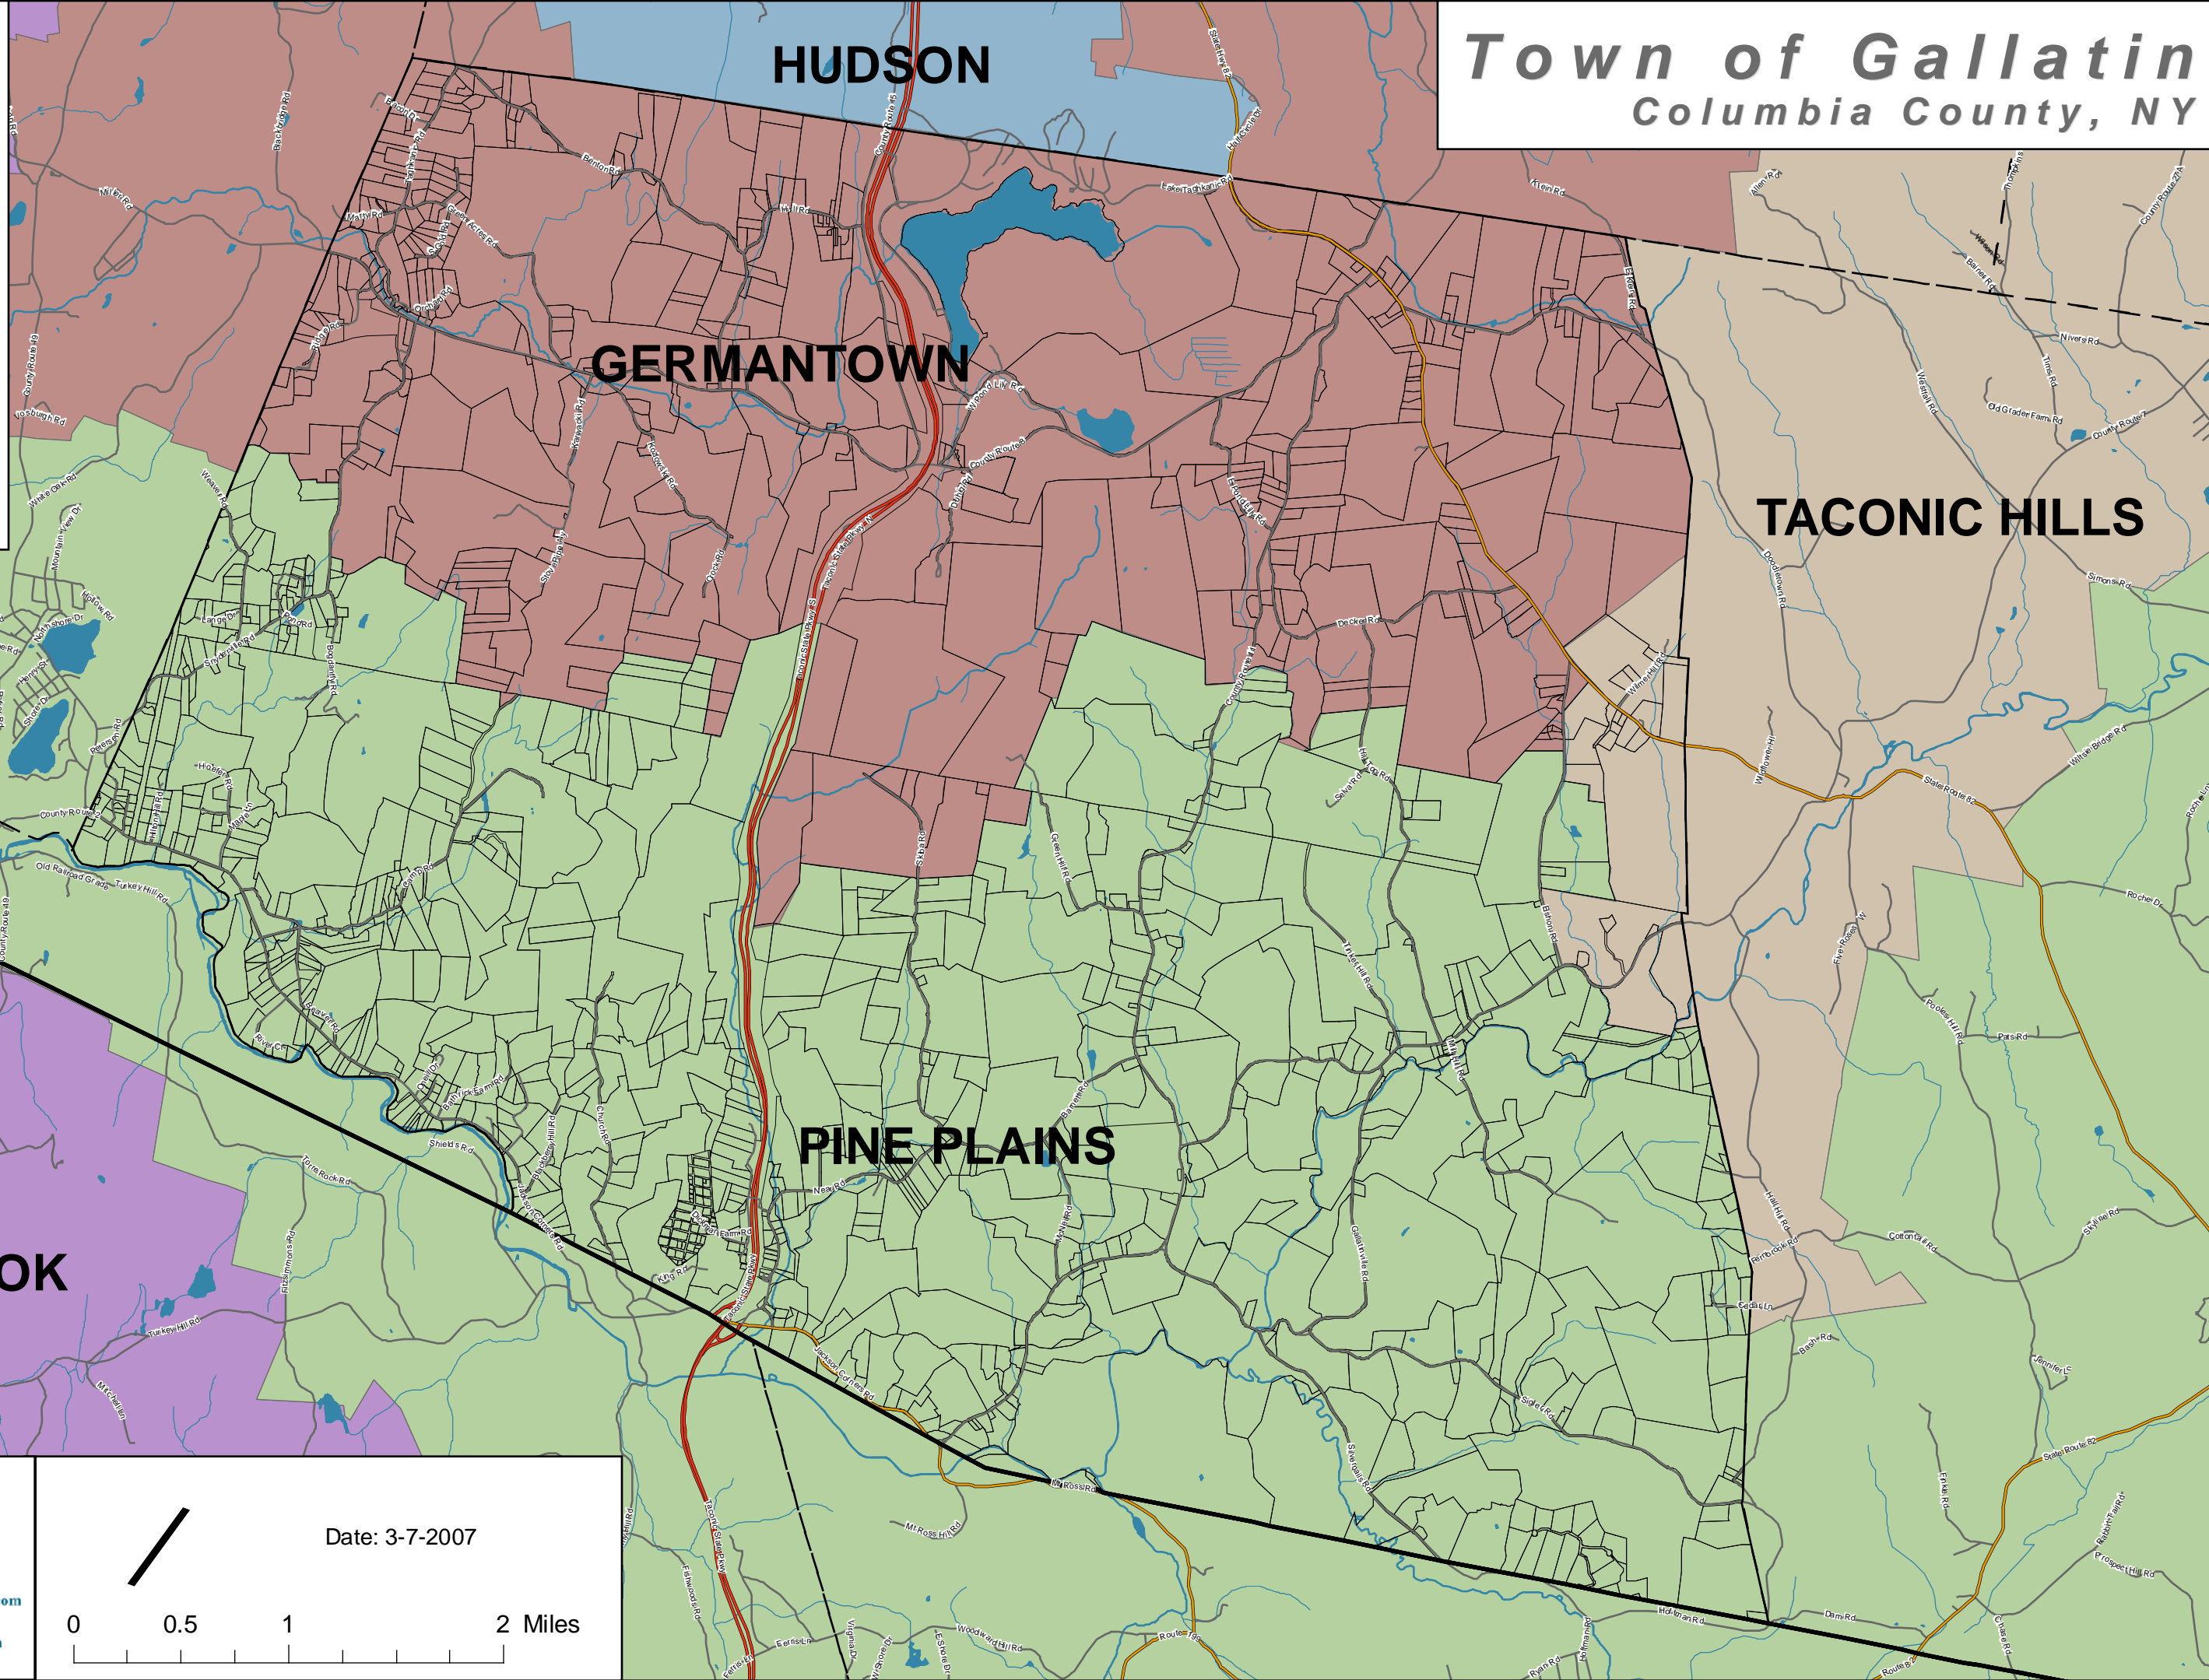

Town of Gallatin

Columbia County, NY

School Districts

- Town Boundary
- Neighboring Town Boundaries
- County Boundaries
- Parcel Boundaries
- Water
- Streams

Roads

- Primary Highway
- Secondary Road-State or County
- Local Road

School Districts

- GERMANTOWN
- HUDSON
- PINE PLAINS
- RED HOOK
- TACONIC HILLS

**Community Planning &
Environmental Associates**

Nan Stolzenburg, AICP - www.planningbetterplaces.com
152 Stolzenburg Road, Berne, NY 12023
Don Meltz, Planning and GIS - www.donmeltz.com

Date: 3-7-2007

0 0.5 1 2 Miles