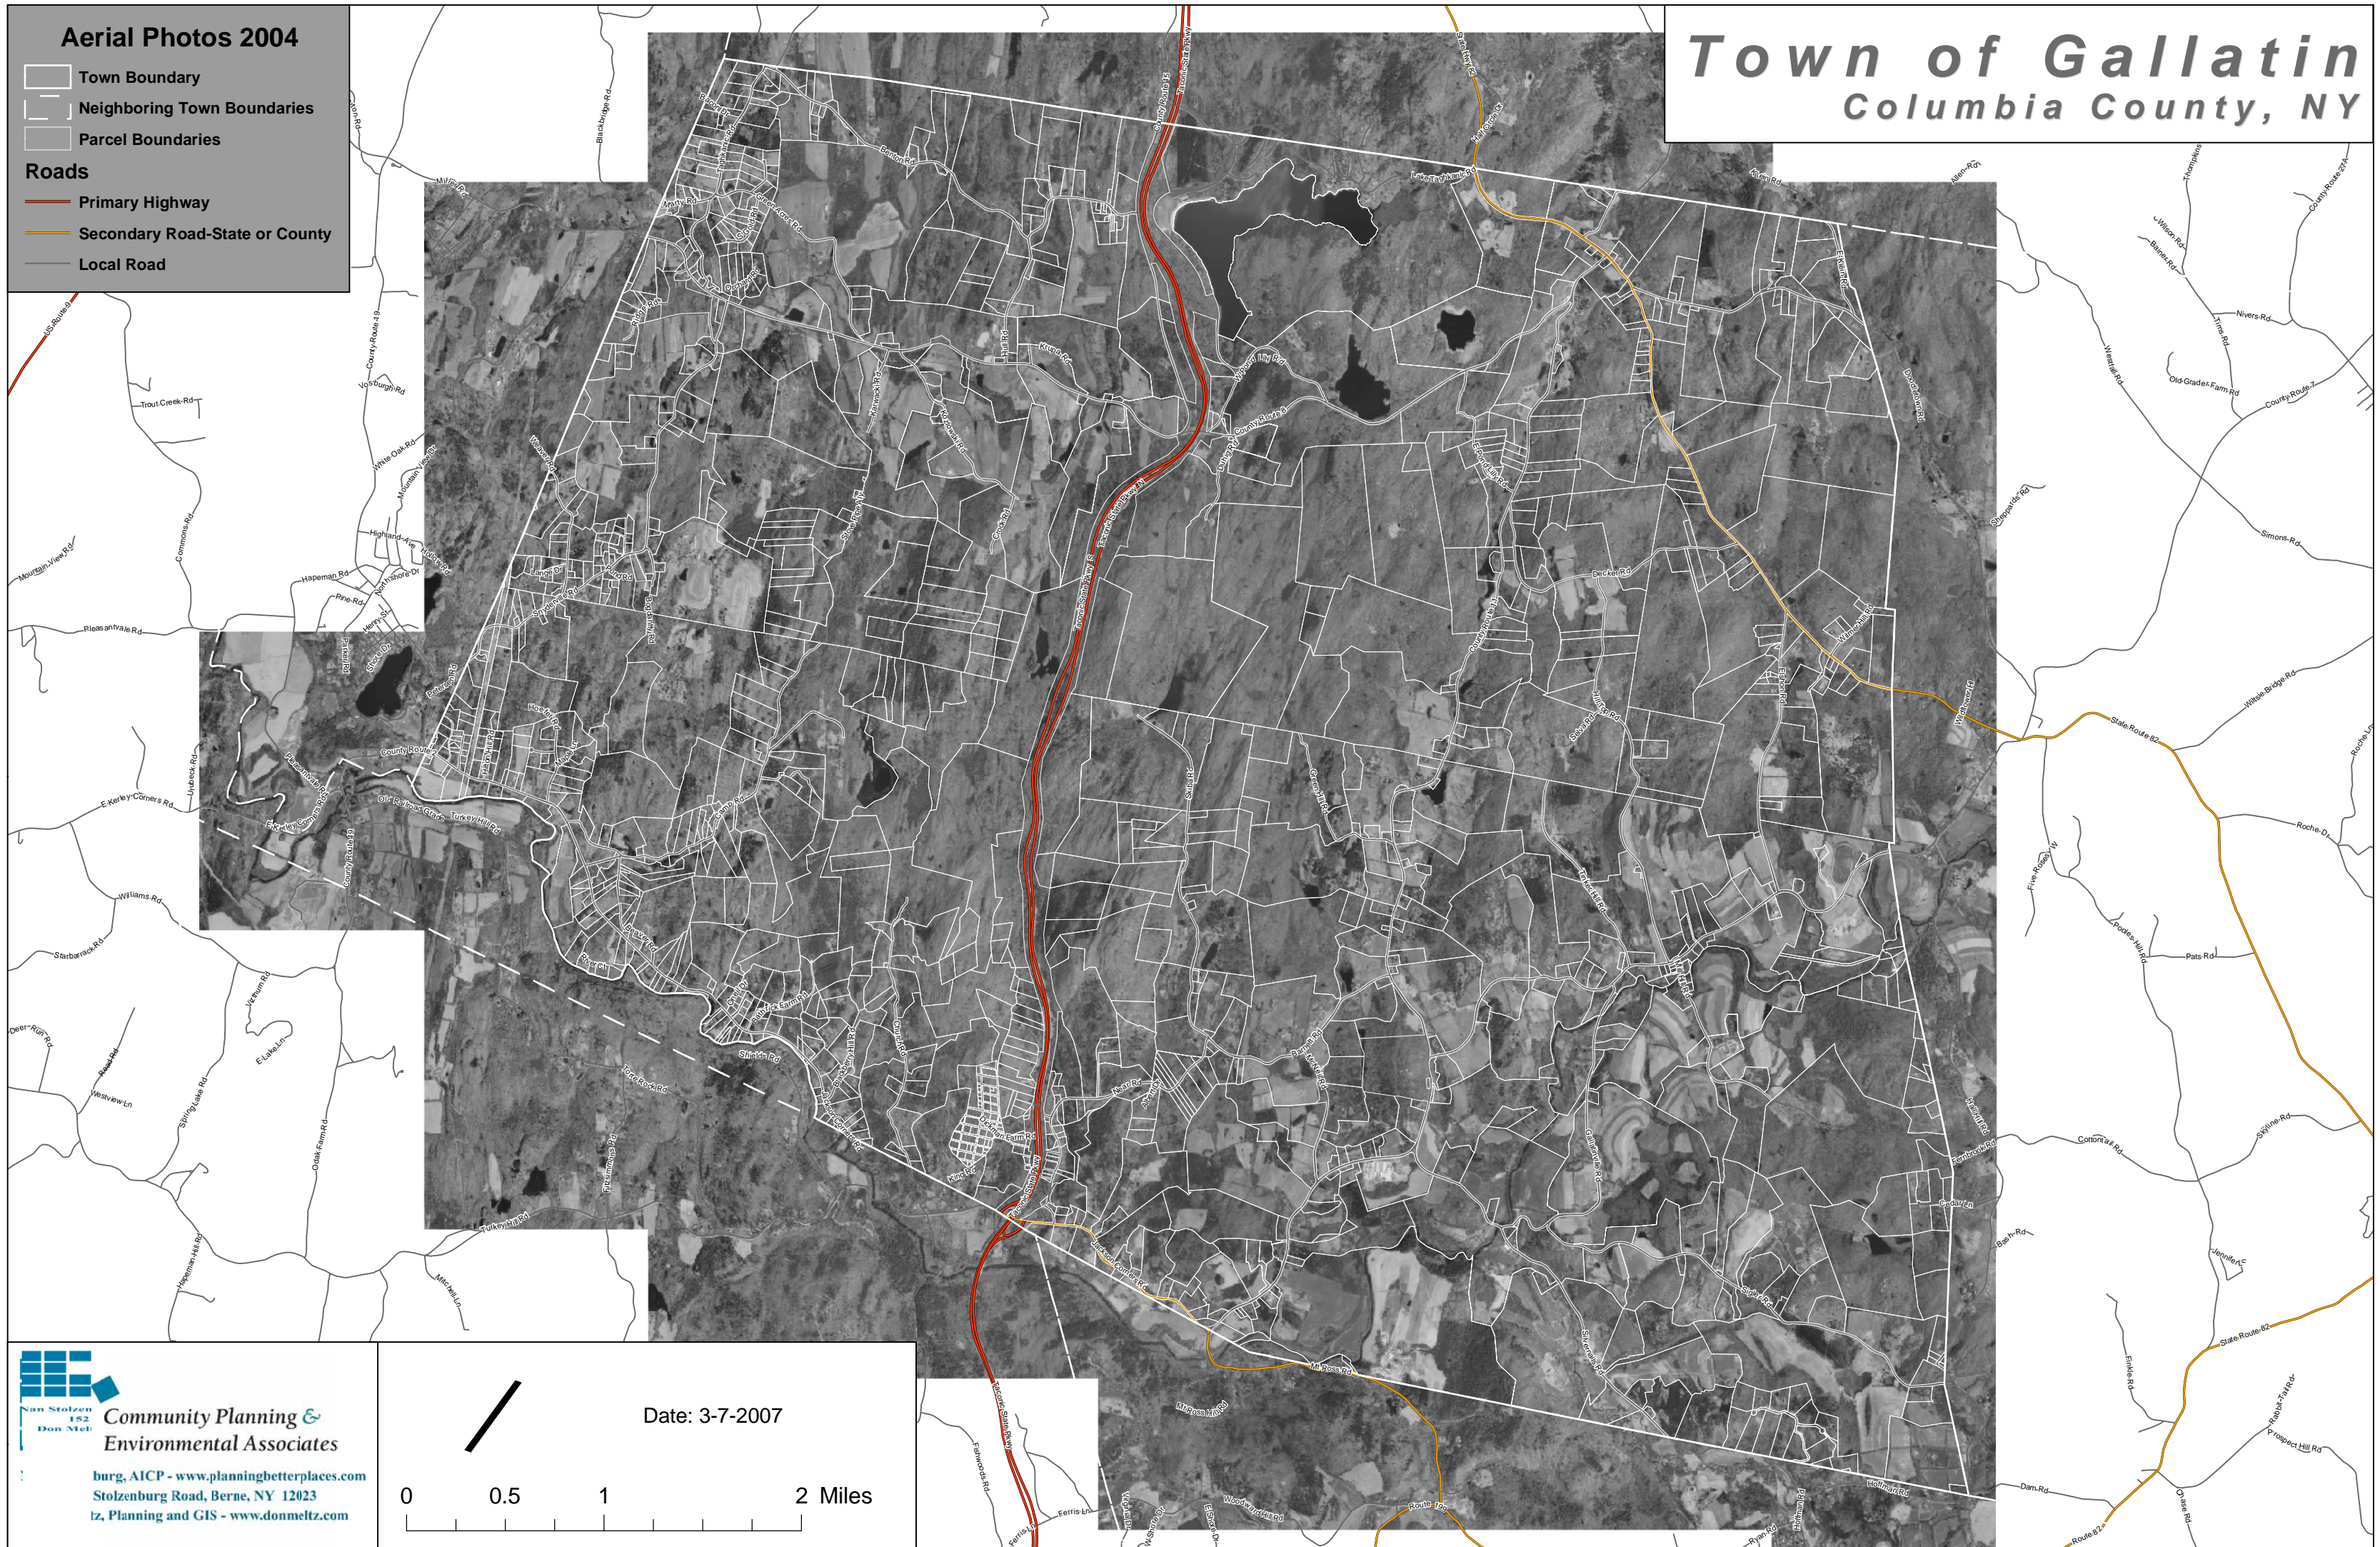

Aerial Photos 2004

- Town Boundary
- Neighboring Town Boundaries
- Parcel Boundaries
- Roads**
 - Primary Highway
 - Secondary Road-State or County
 - Local Road

Town of Gallatin

Columbia County, NY

San Stolzen
152
Don Meltz