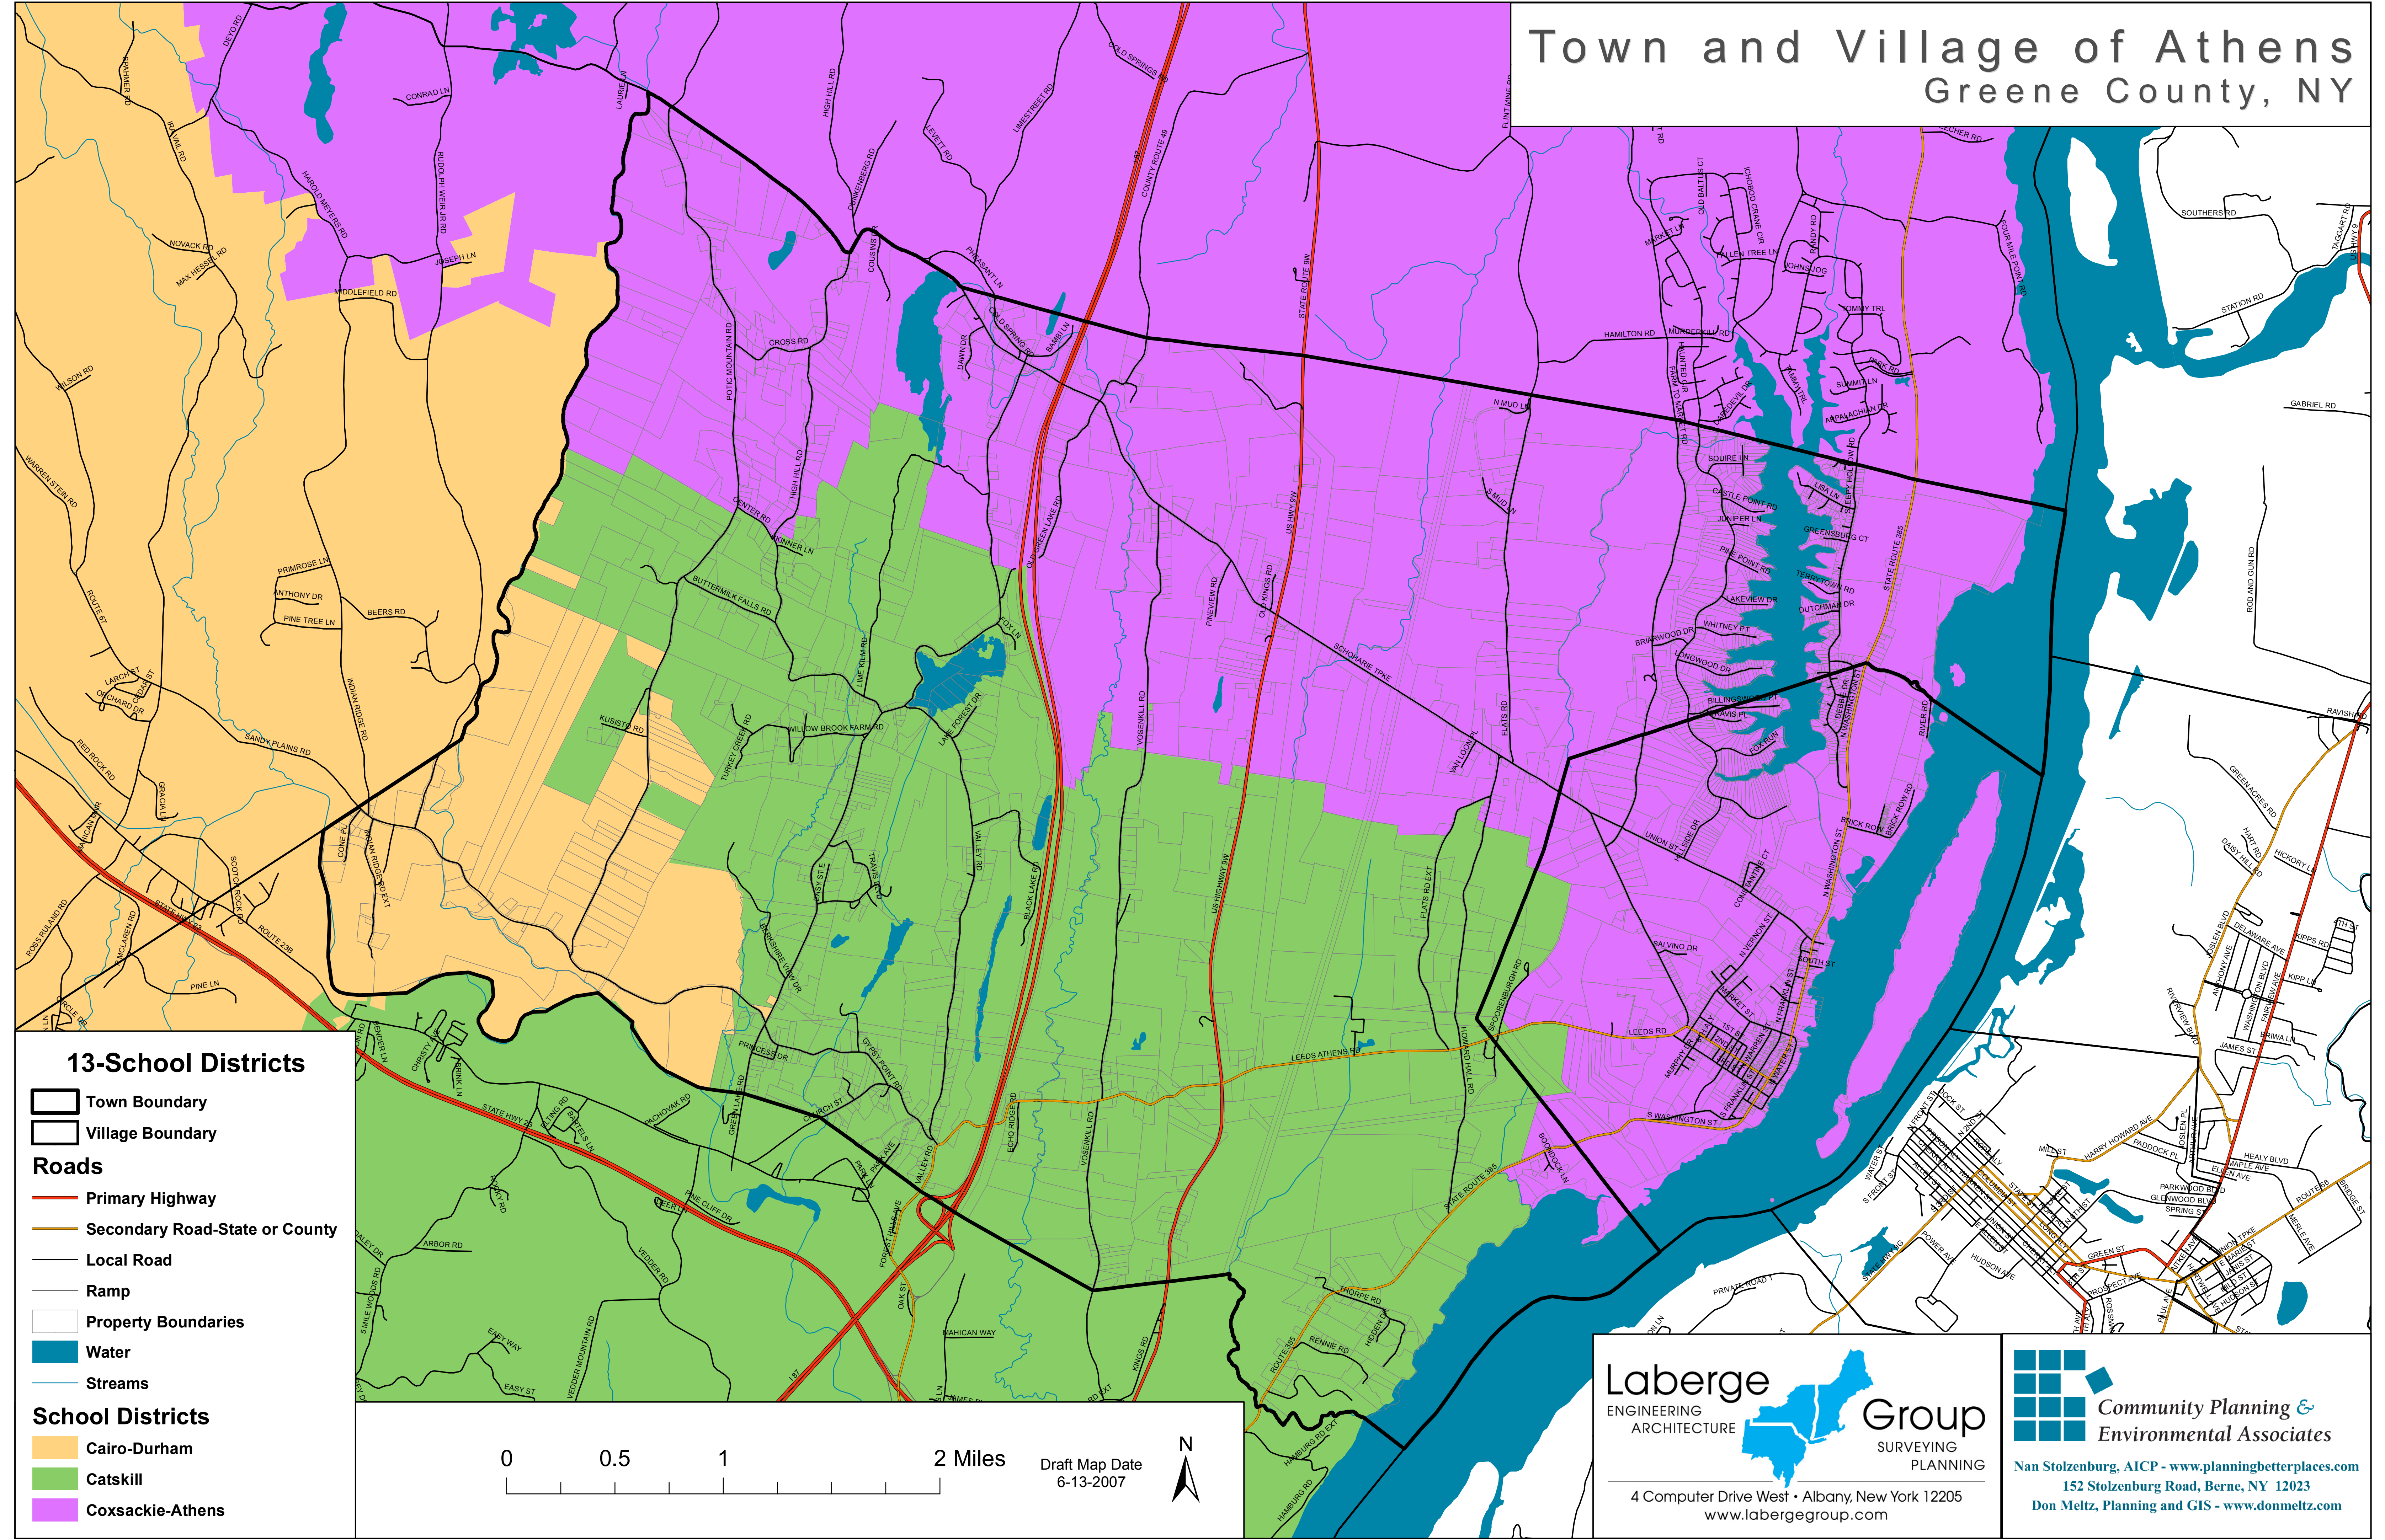

Town and Village of Athens Greene County, NY

13-School Districts

- Town Boundary
- Village Boundary

Roads

- Primary Highway
- Secondary Road-State or County
- Local Road
- Ramp
- Property Boundaries

School Districts

- Cairo-Durham
- Catskill
- Cocksackie-Athens

Laberge Group
ENGINEERING ARCHITECTURE SURVEYING PLANNING

4 Computer Drive West • Albany, New York 12205
www.labergegroup.com

Community Planning & Environmental Associates