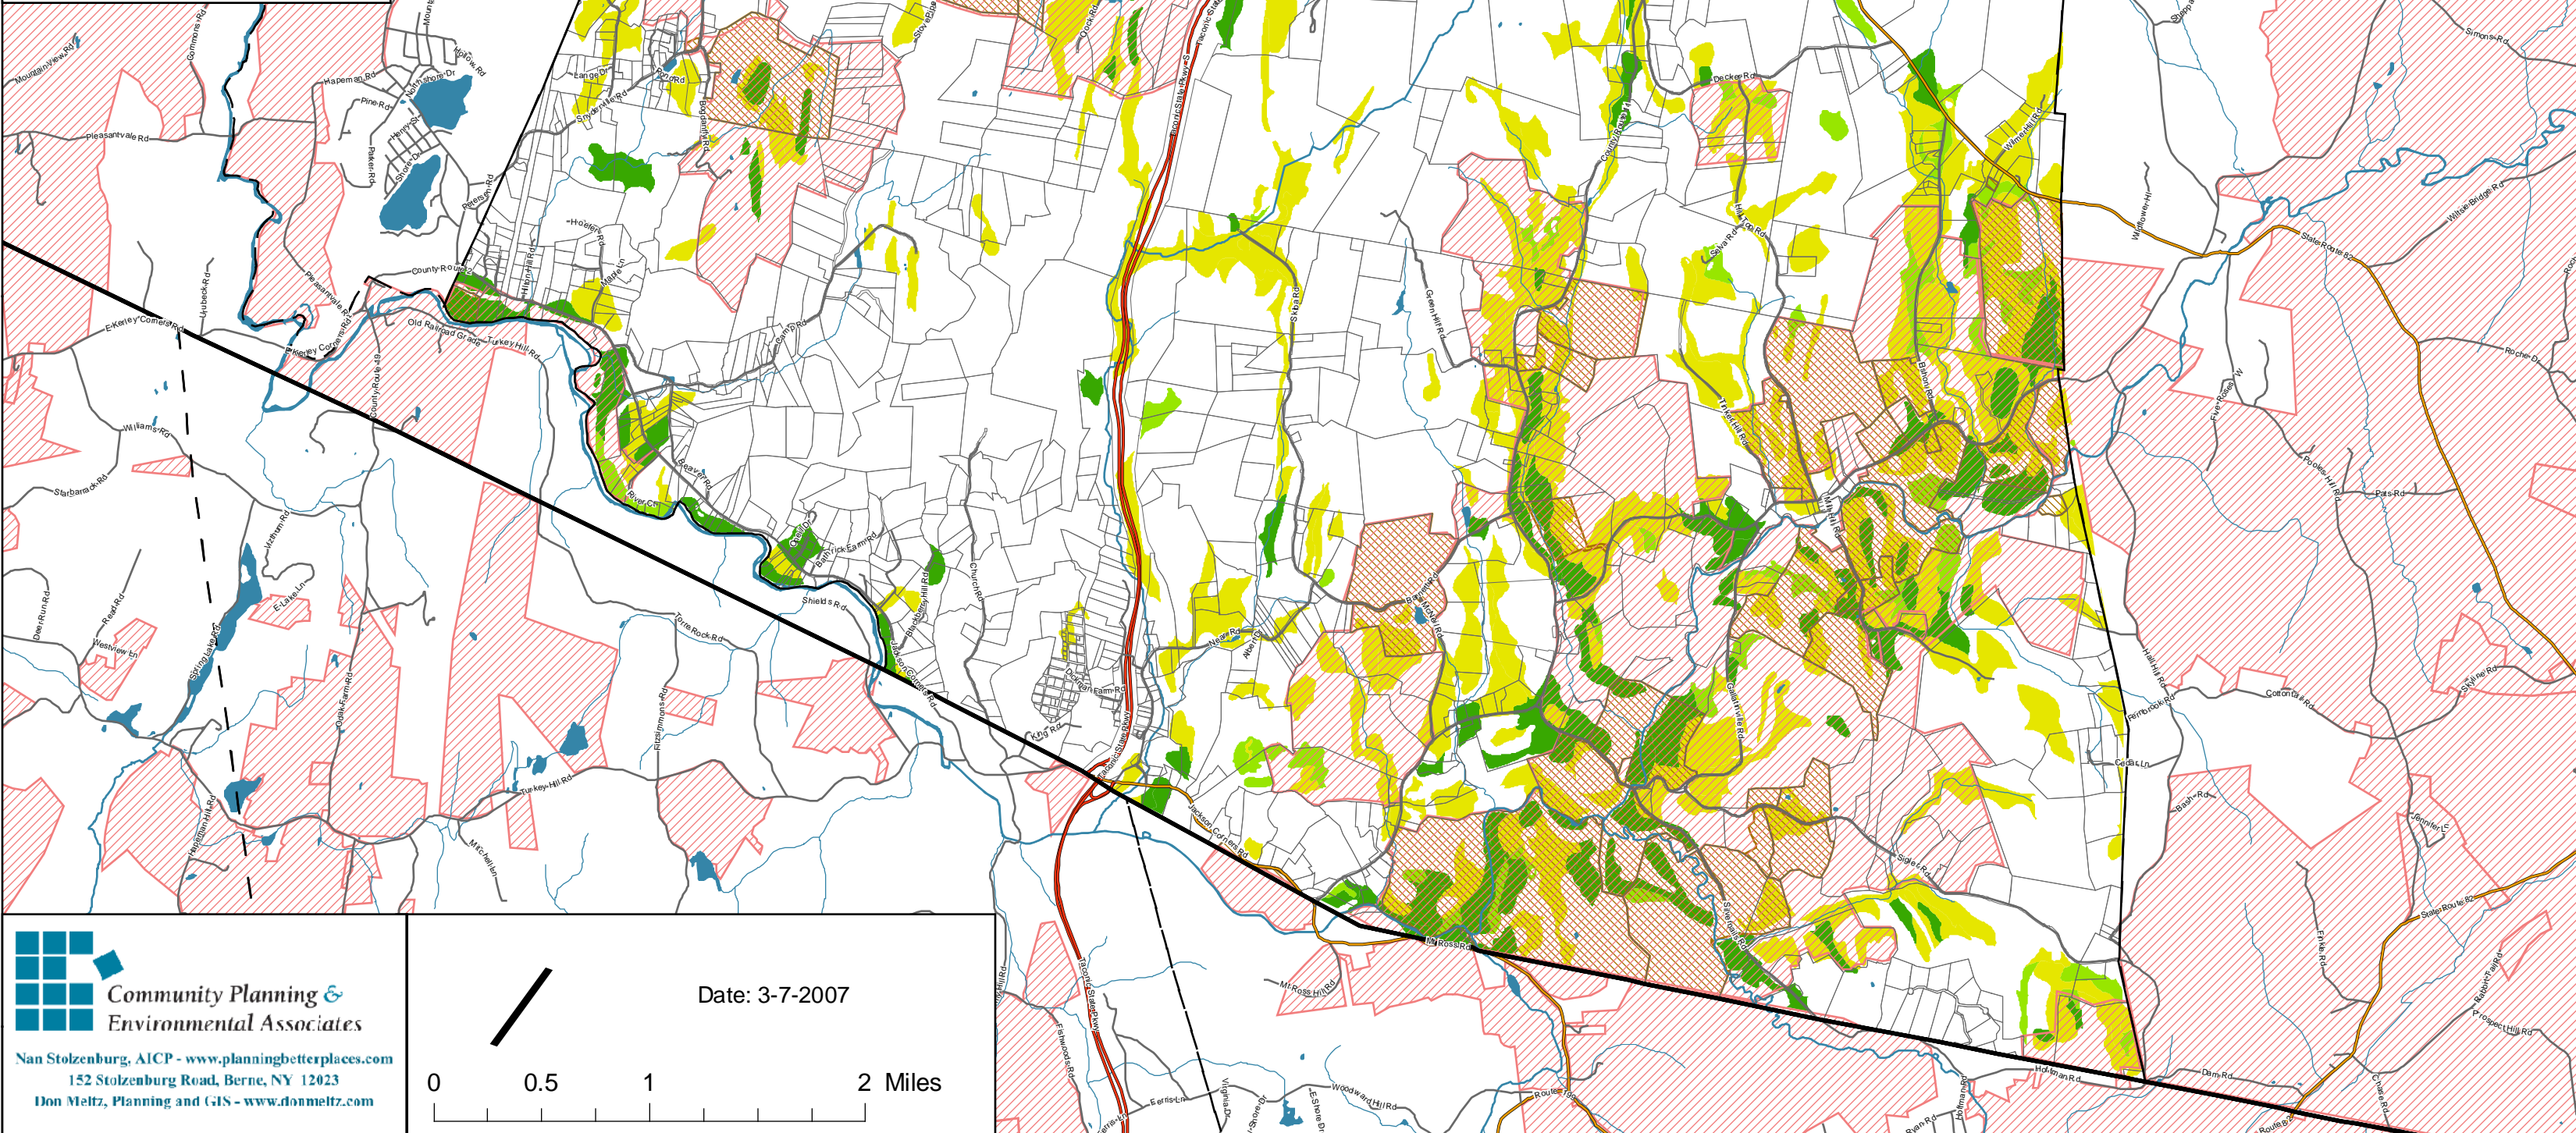

# Town of Gallatin

## Columbia County, NY

- Farm Land**
- Town Boundary
  - Neighboring Town Boundaries
  - County Boundaries
  - Parcel Boundaries
  - Water
  - Streams
- Roads**
- Primary Highway
  - Secondary Road-State or County
  - Local Road
- County Agricultural Districts**
- County Agricultural Districts
  - Agricultural Class Properties
- Farmland Soils**
- All areas are prime farmland
  - Prime farmland if drained
  - Farmland of statewide importance