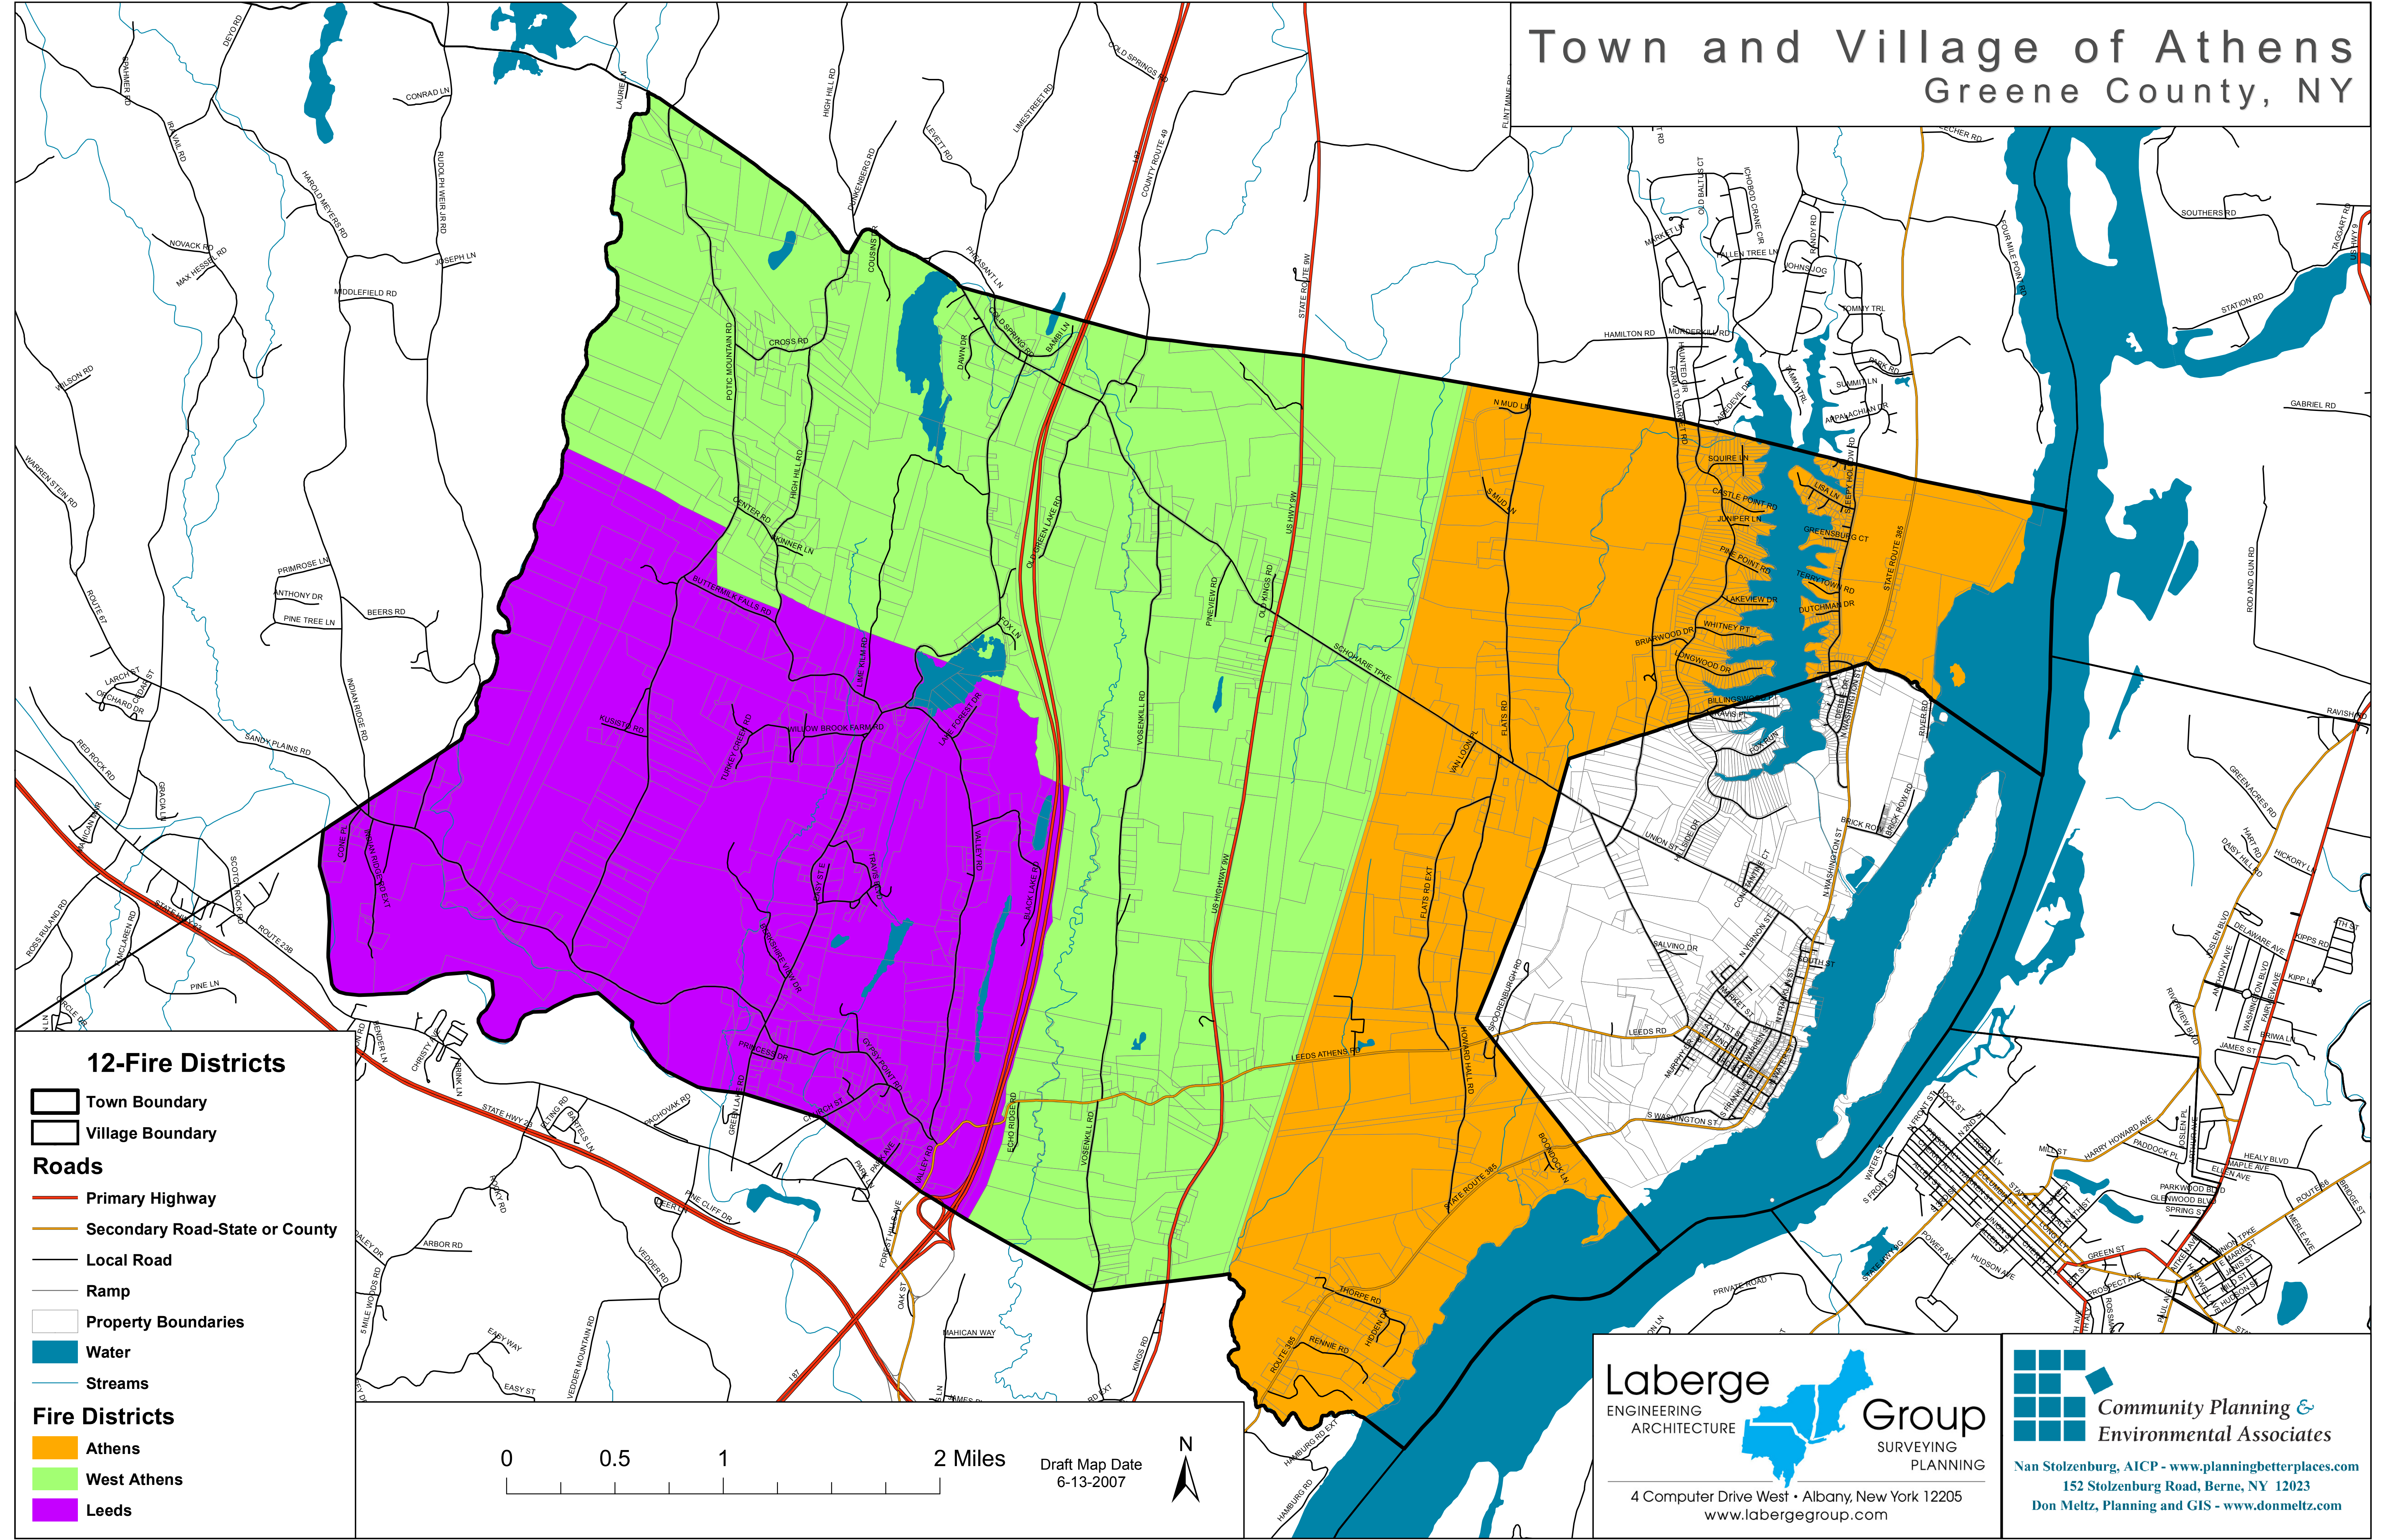

# Town and Village of Athens Greene County, NY

**12-Fire Districts**

- Town Boundary
- Village Boundary

**Roads**

- Primary Highway
- Secondary Road-State or County
- Local Road
- Ramp
- Property Boundaries

**Fire Districts**

- Athens
- West Athens
- Leeds

**Laberge**  
ENGINEERING  
ARCHITECTURE

**Group**  
SURVEYING  
PLANNING

4 Computer Drive West • Albany, New York 12205  
www.labergegroup.com

**Community Planning &  
Environmental Associates**