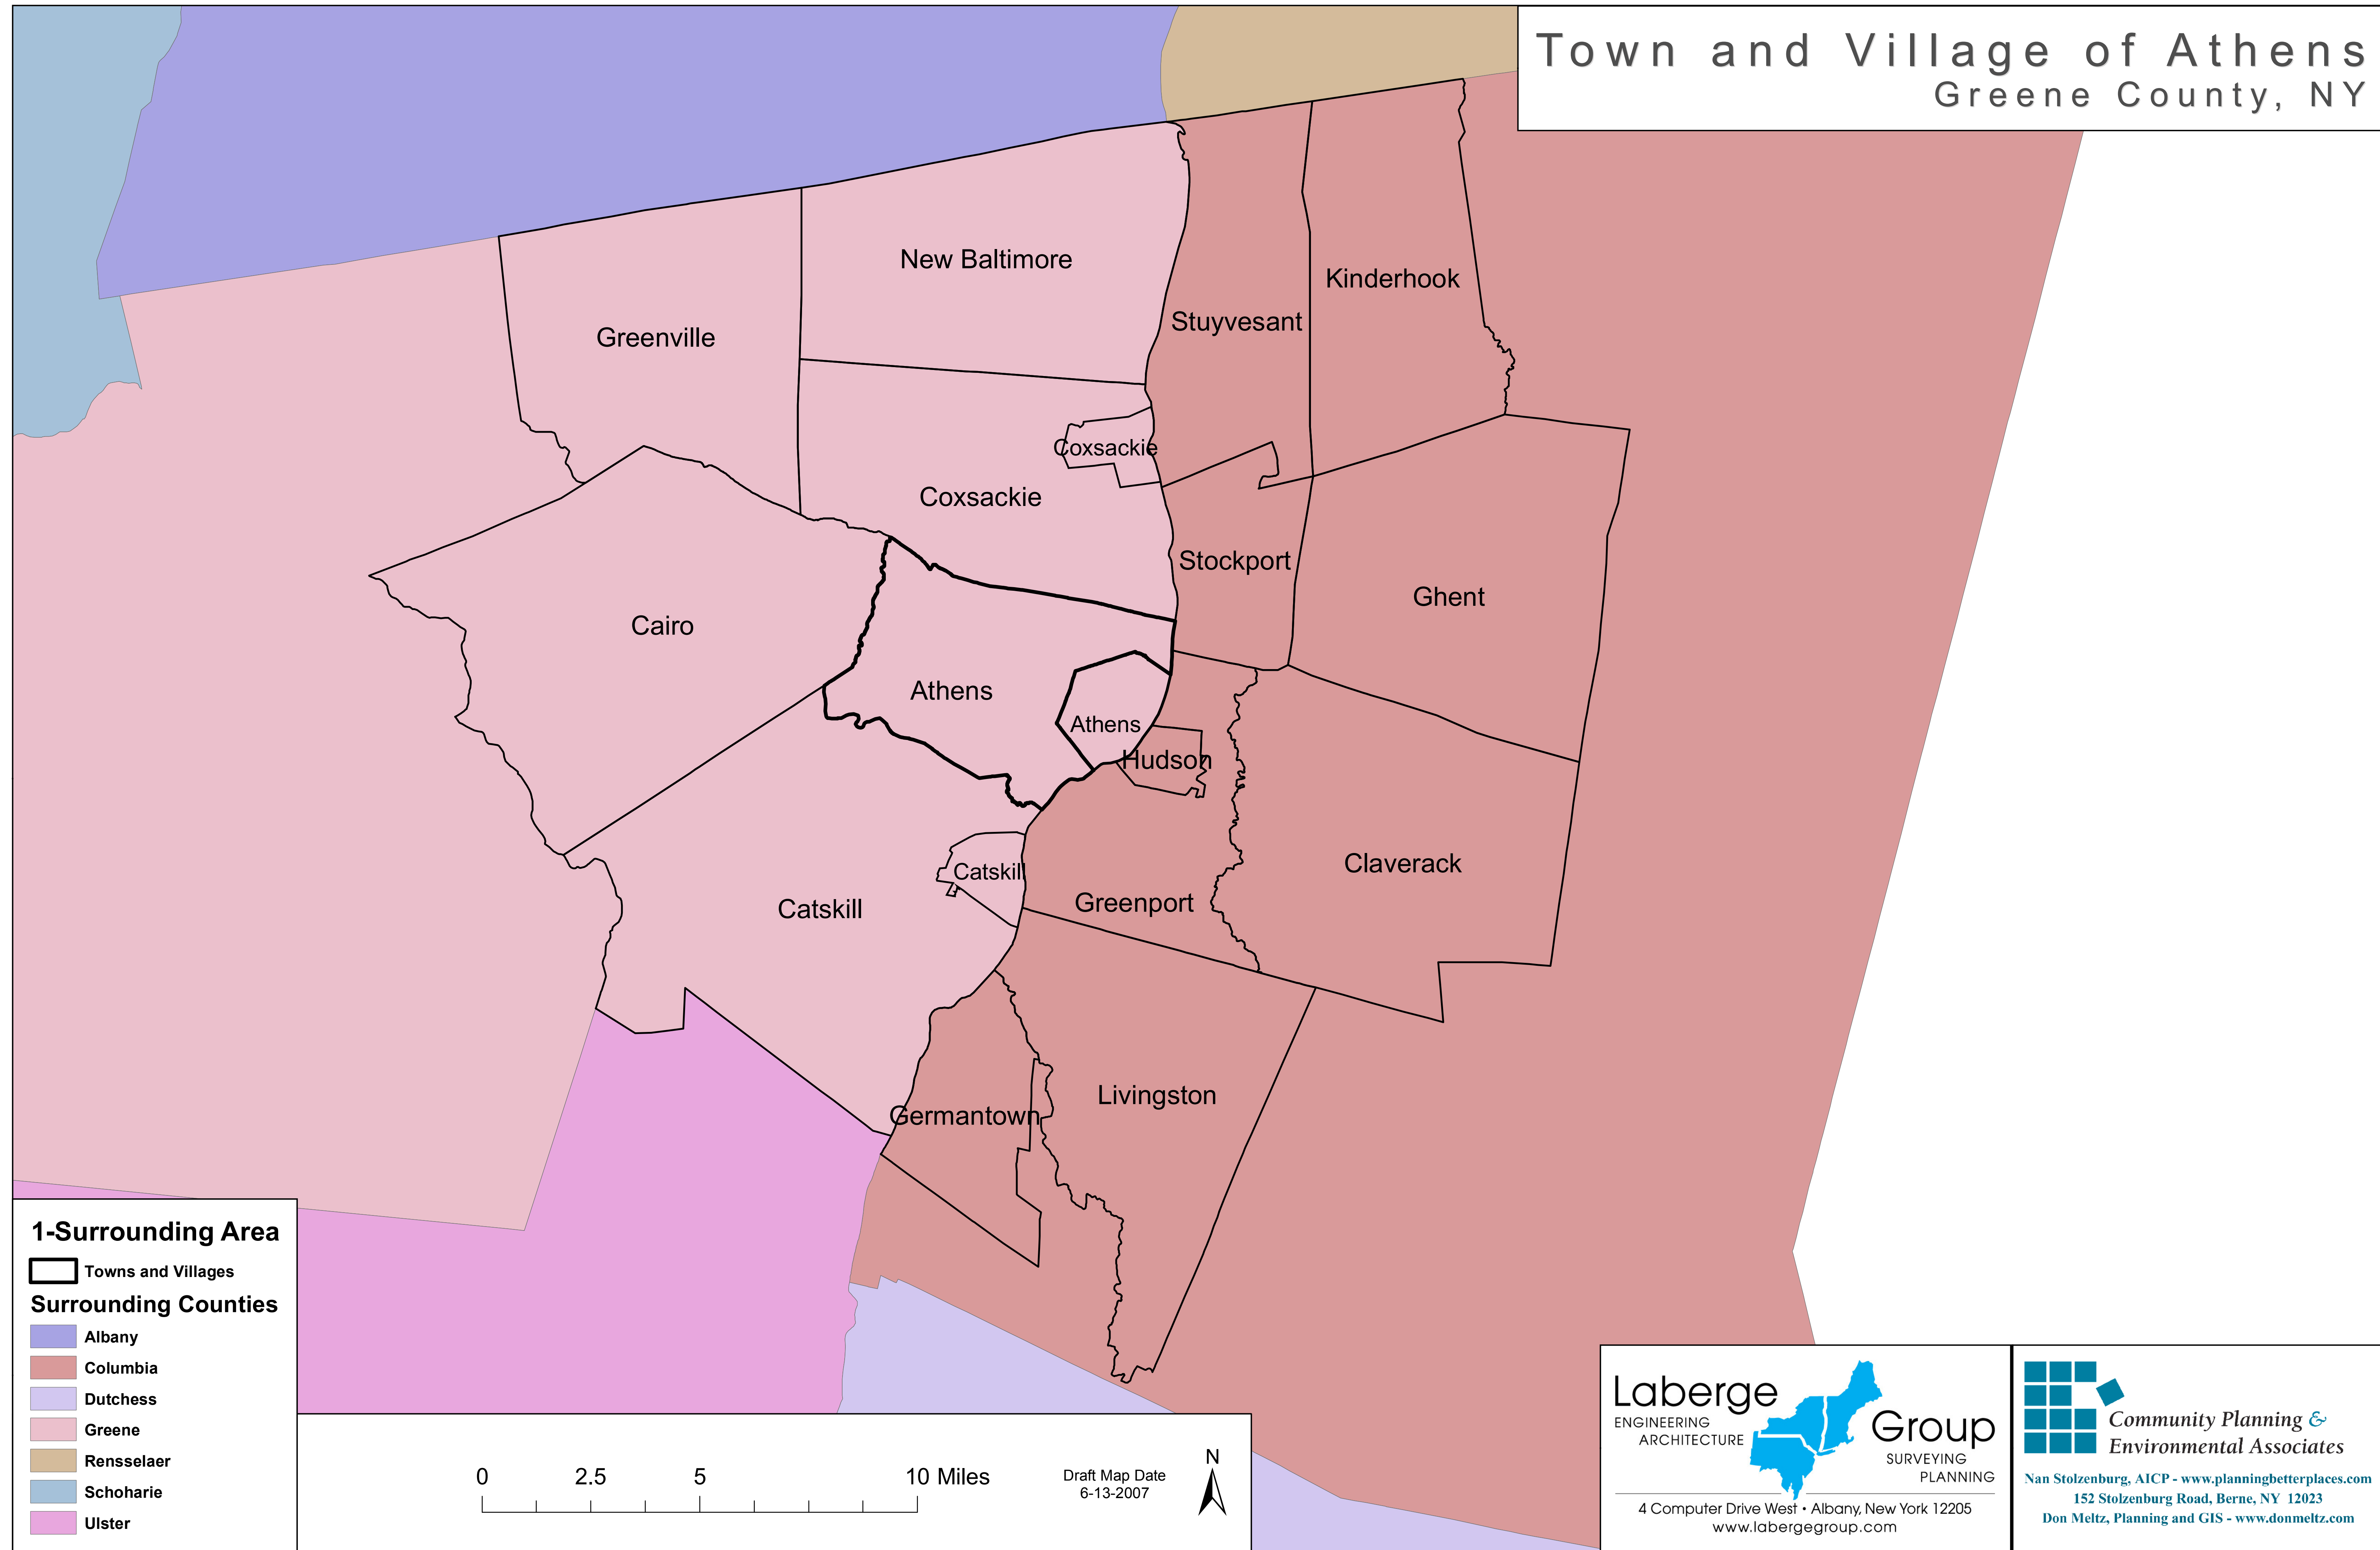

Town and Village of Athens

Greene County, NY

1-Surrounding Area

-  Towns and Villages
- Surrounding Counties**
-  Albany
-  Columbia
-  Dutchess
-  Greene
-  Rensselaer
-  Schoharie
-  Ulster

Draft Map Date
6-13-2007

Laberge Group
ENGINEERING ARCHITECTURE SURVEYING PLANNING
4 Computer Drive West • Albany, New York 12205
www.labergegroup.com

Community Planning & Environmental Associates
Nan Stolzenburg, AICP - www.planningbetterplaces.com
152 Stolzenburg Road, Berne, NY 12023
Don Meltz, Planning and GIS - www.donmeltz.com