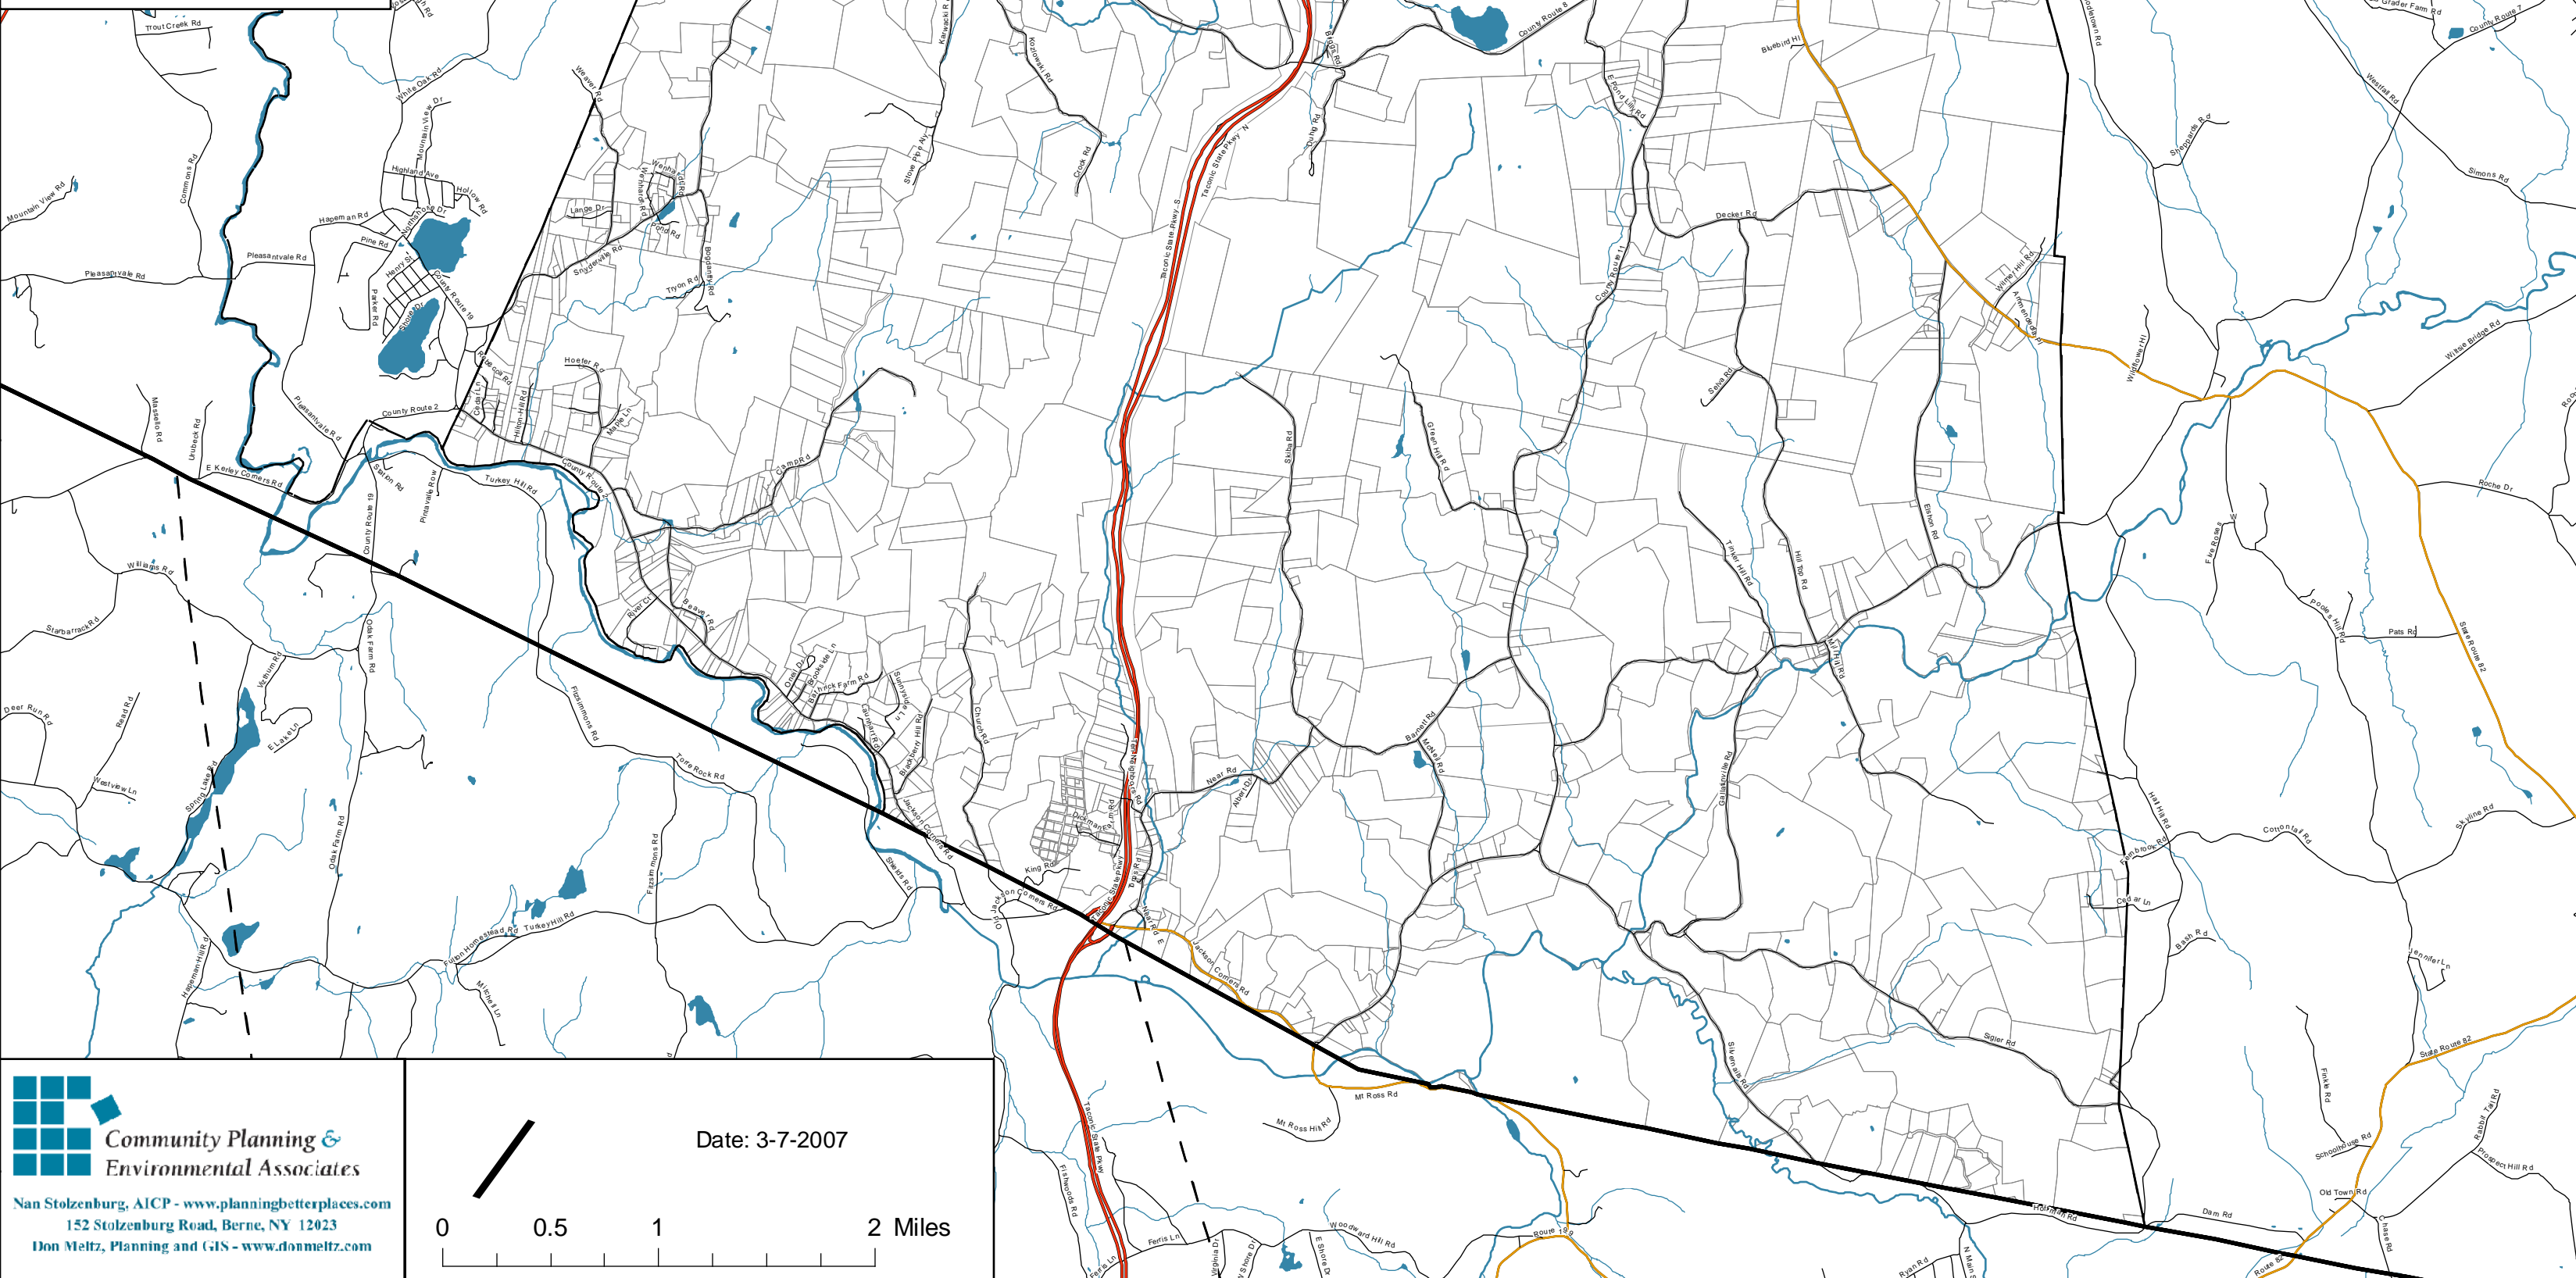

Town of Gallatin

Columbia County, NY

- ### Roads
- Town Boundary
 - Neighboring Town Boundaries
 - County Boundaries
 - Parcel Boundaries
 - Water
 - Streams
- ### Roads
- Primary Highway
 - Secondary Road-State or County
 - Local Road