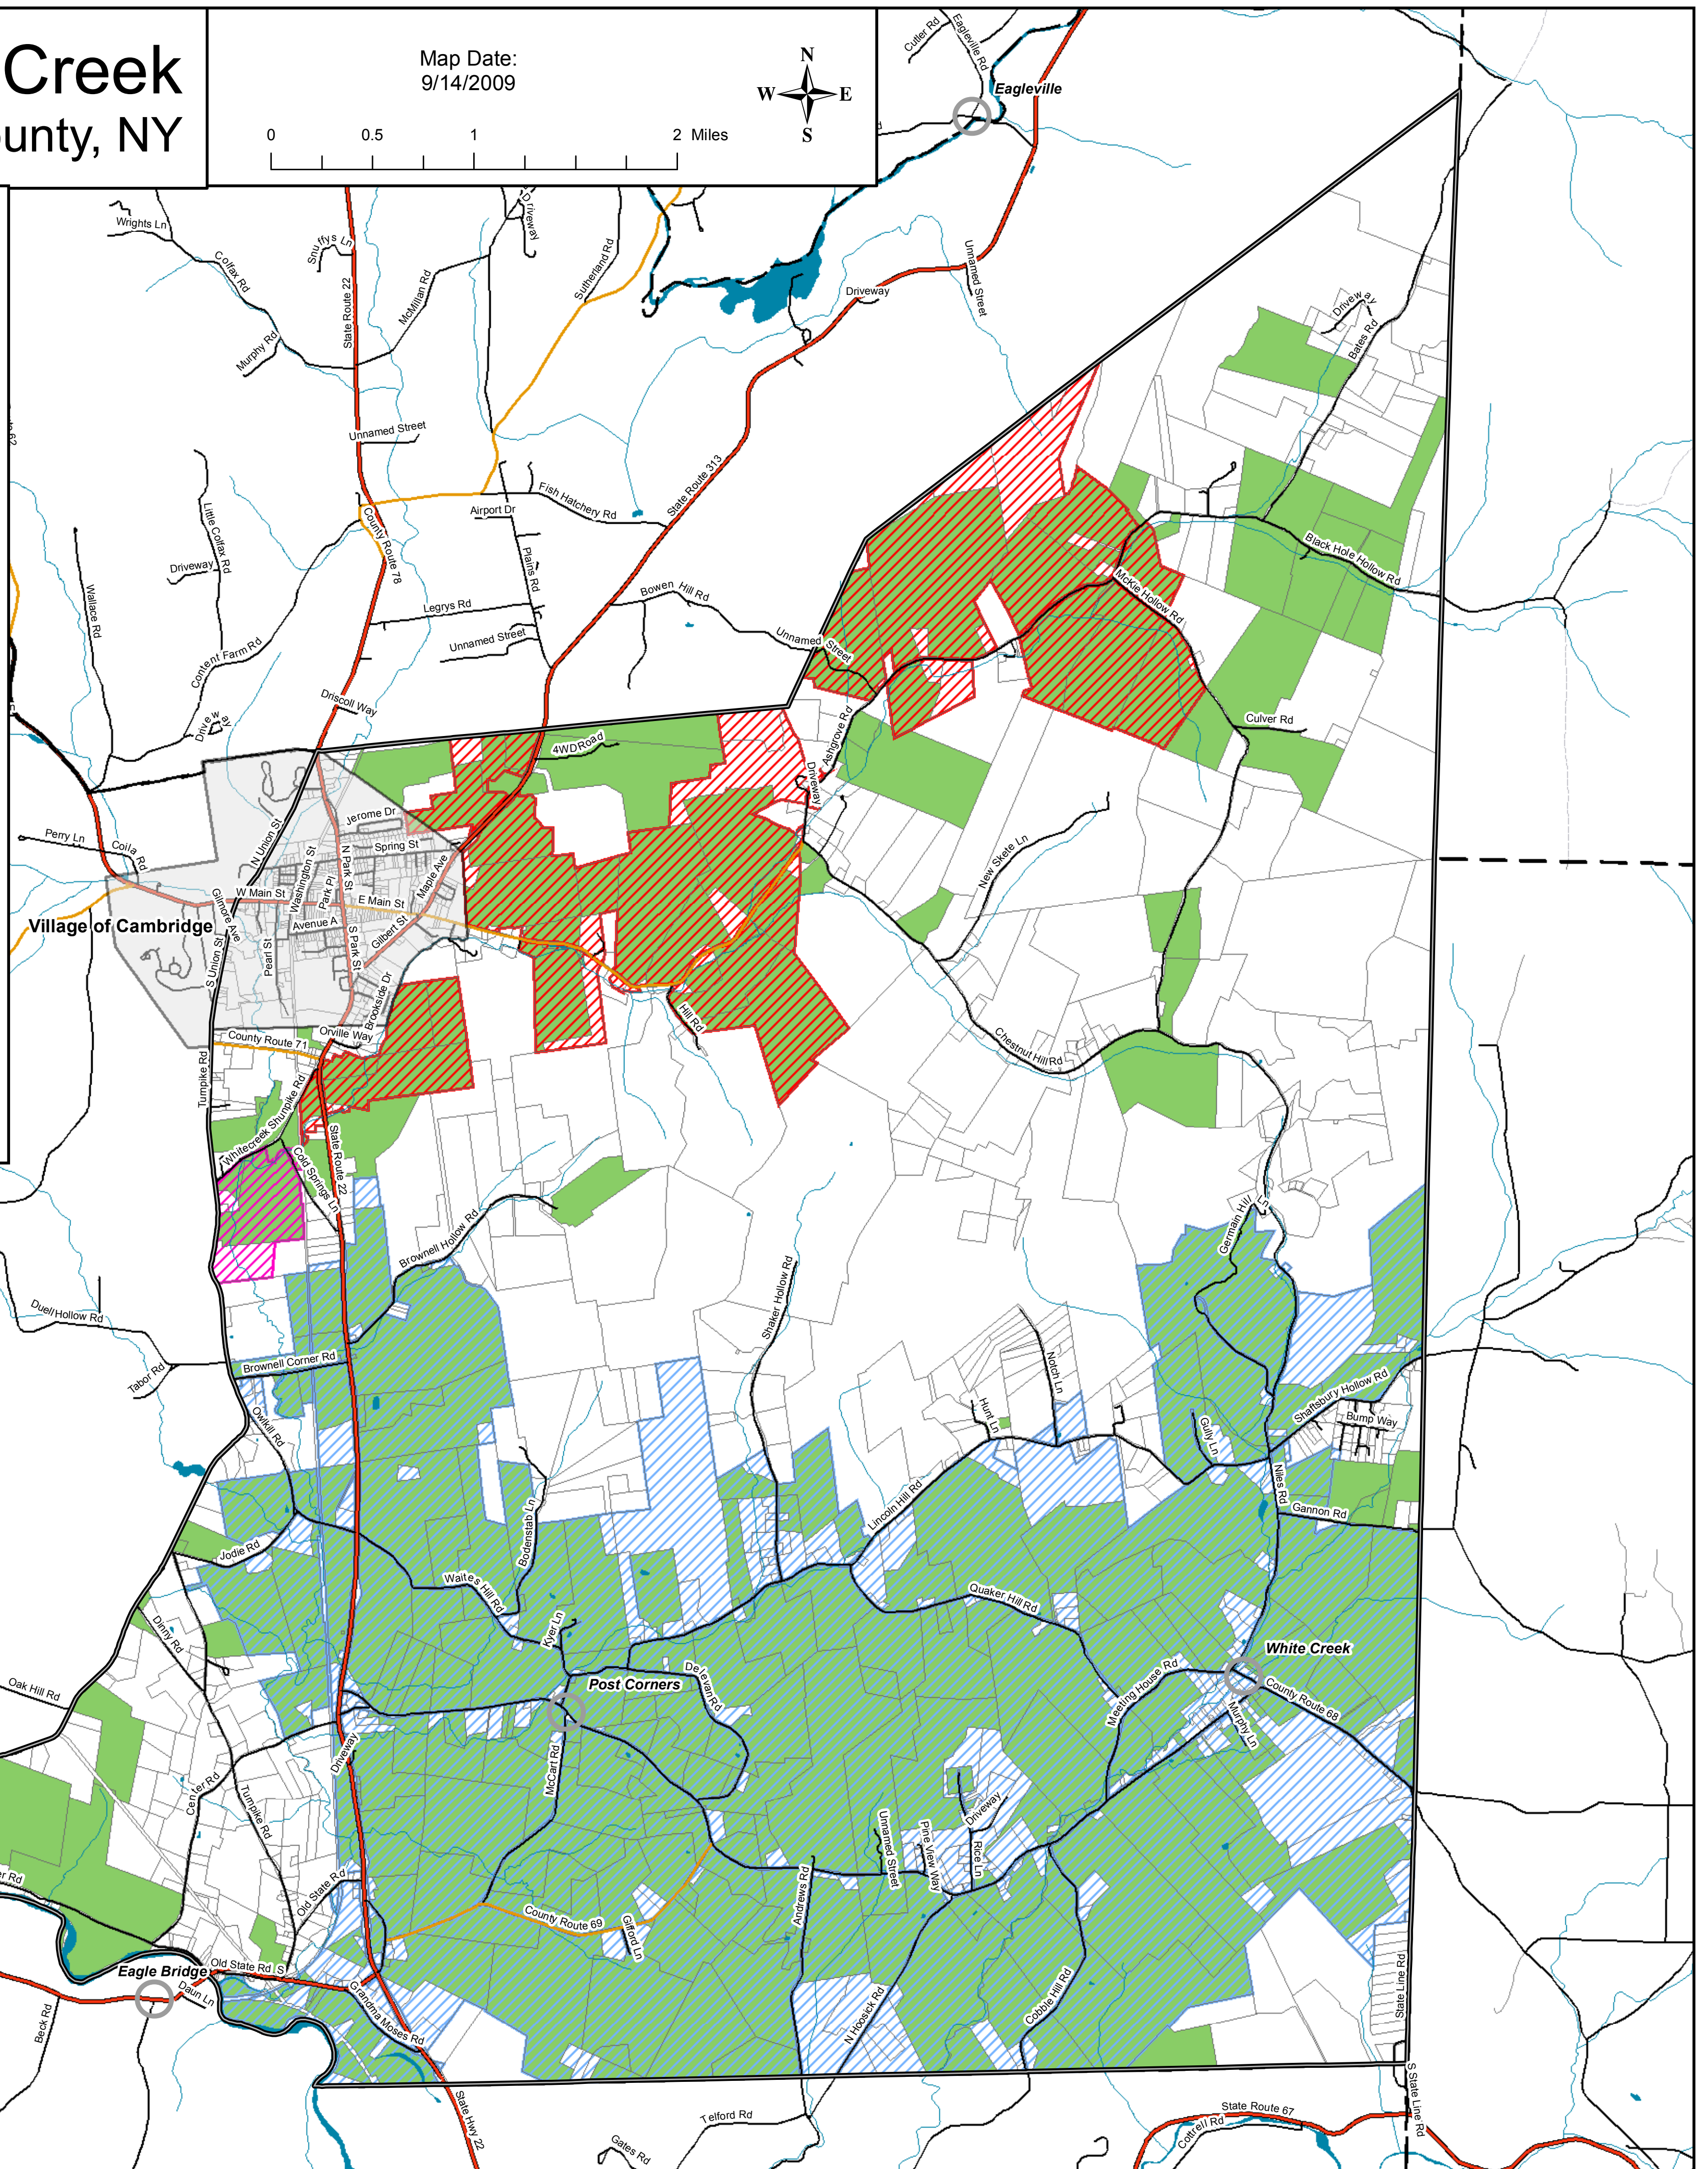

Town of White Creek

Washington County, NY

Map Date:
9/14/2009

0 0.5 1 2 Miles

Farmland Location and Agricultural Districts

- Places
- Town Boundary
- Village Boundary
- Surrounding Town Boundaries
- Roads**
- State Route
- County Road
- Local Road
- Private Road
- Off Road
- Water
- Streams
- Property Boundaries
- Agricultural Districts**
- District #3
- District #5
- District #24
- Farmland Locations