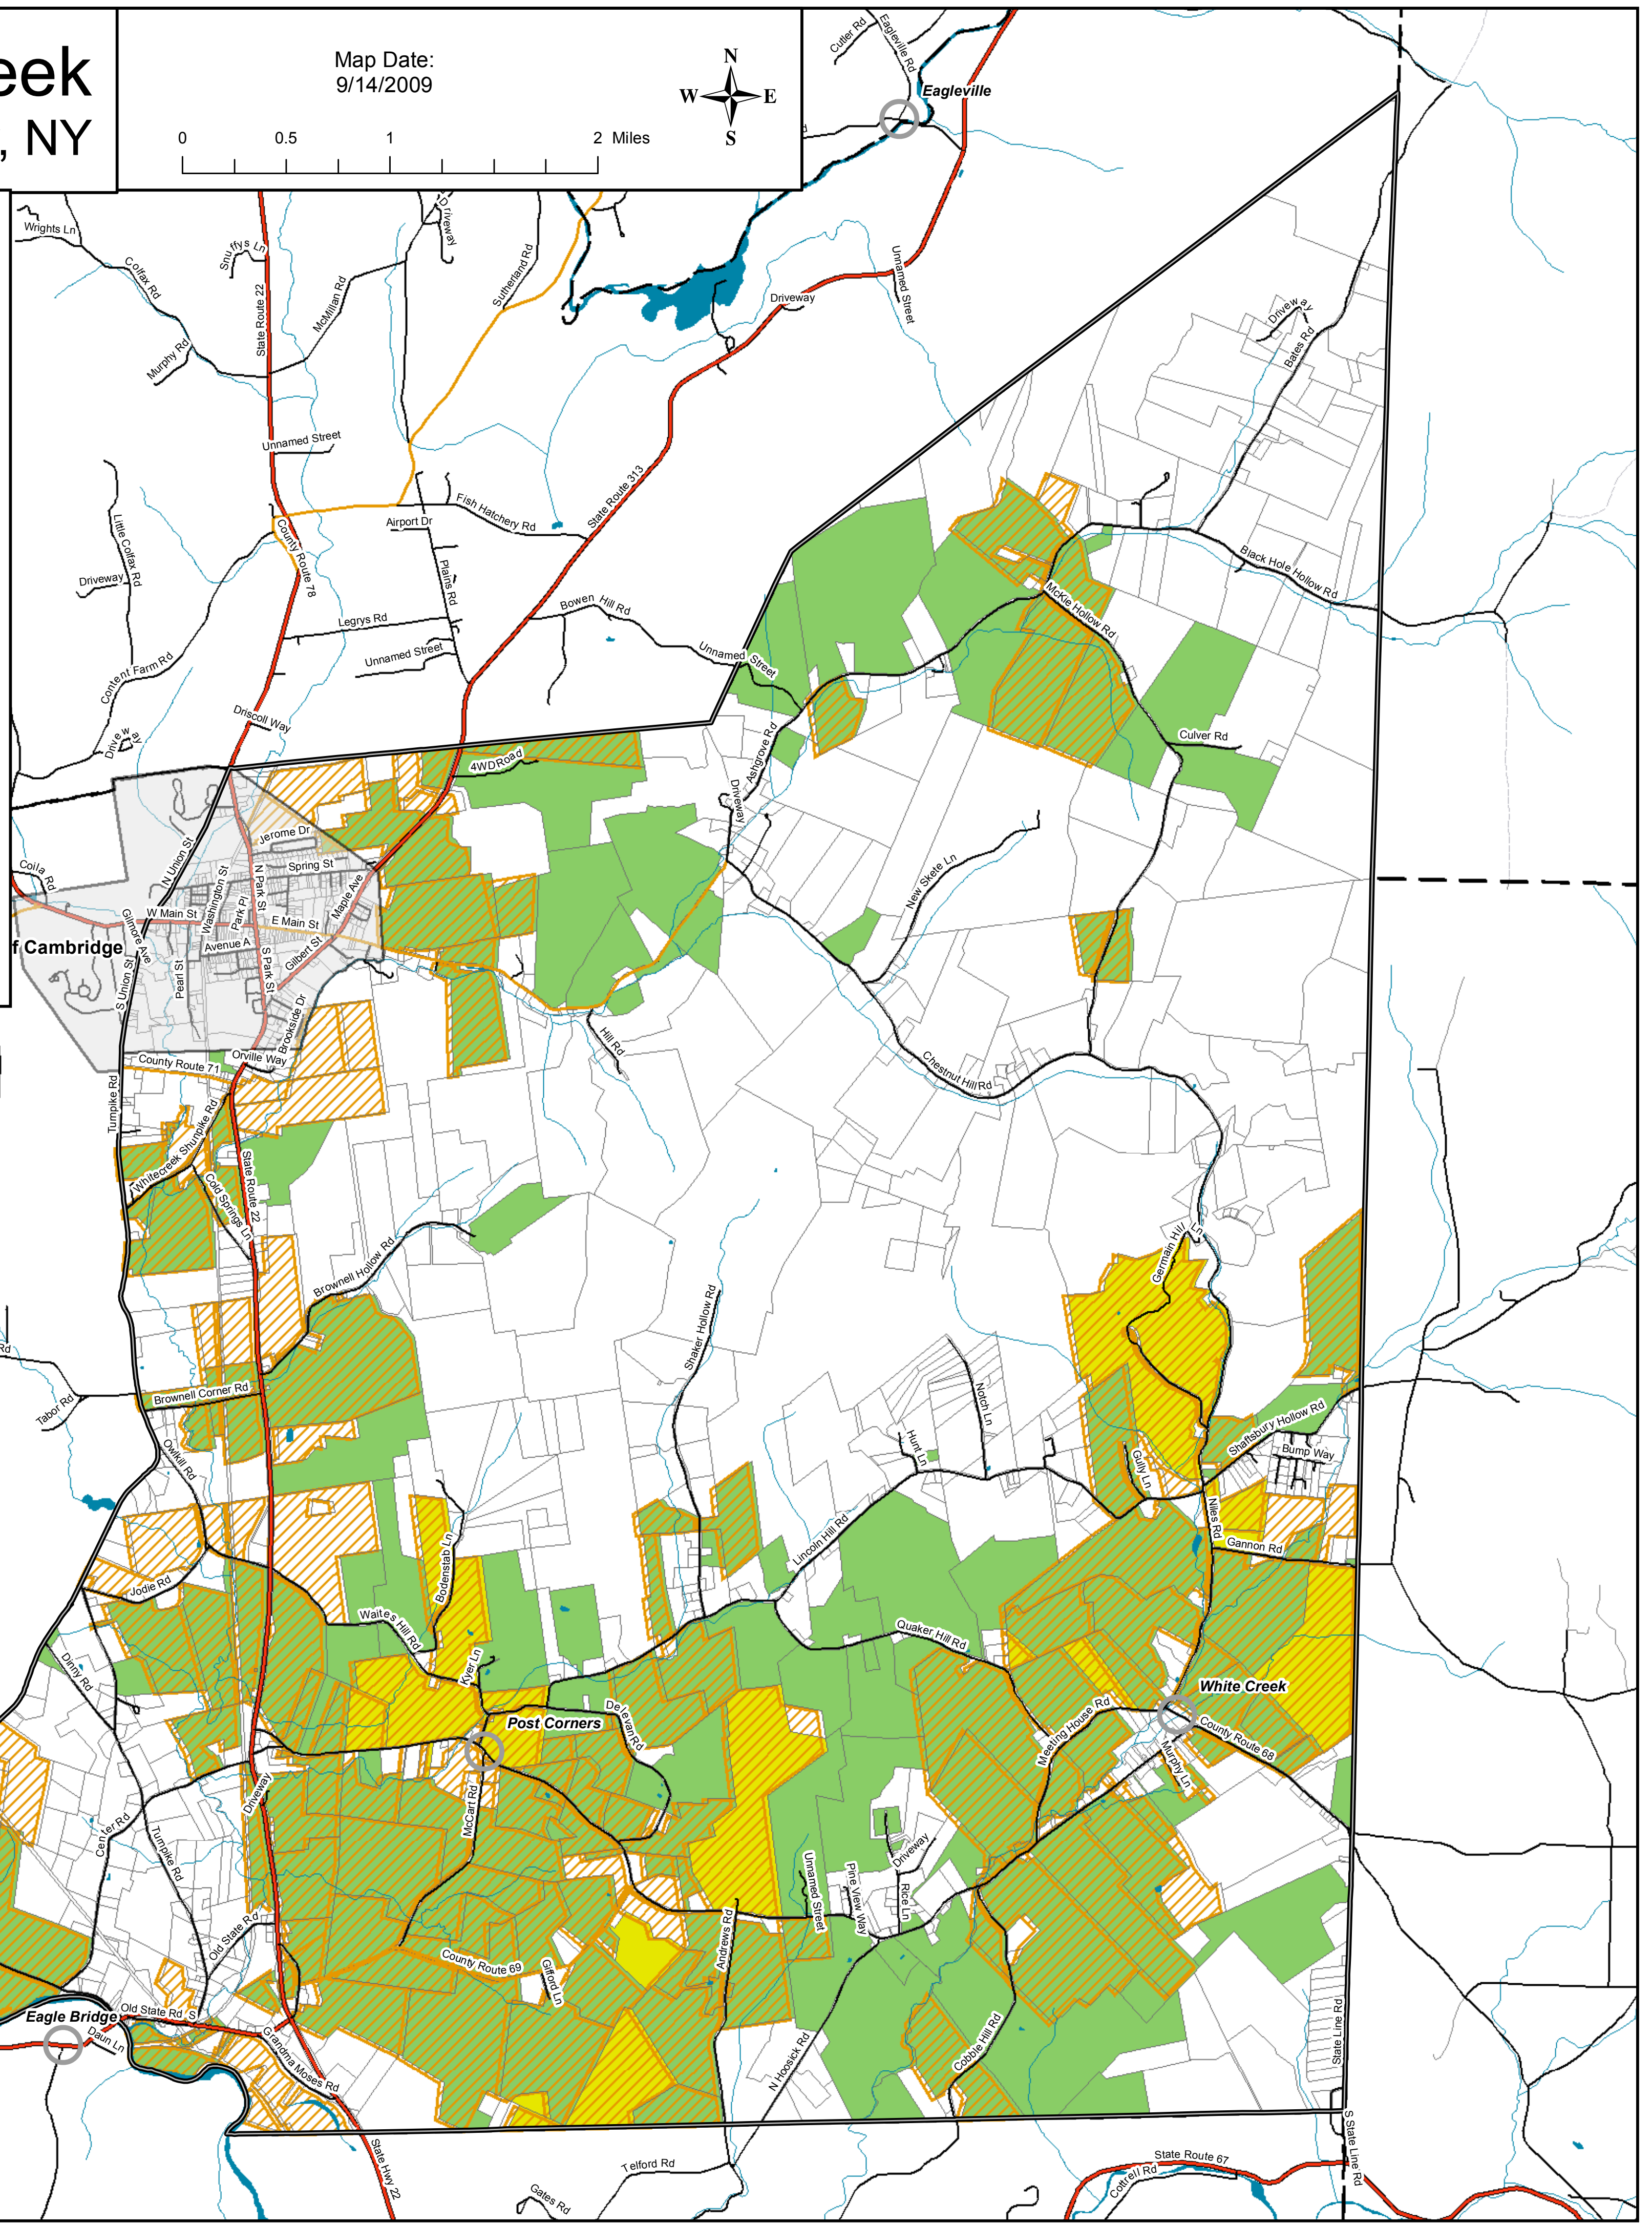

Town of White Creek

Washington County, NY

Map Date:
9/14/2009

0 0.5 1 2 Miles

Farmland Location

- Places
- ▭ Town Boundary
- ▭ Village Boundary
- ▭ Surrounding Town Boundaries

Roads

- State Route
- County Road
- Local Road
- Private Road
- Off Road

- Water
- Streams
- ▭ Property Boundaries
- Agricultural Class Parcels
- ▨ Parcels with Agricultural Exemption
- Additional Farms Identified by Committee

**Community Planning &
Environmental Associates**