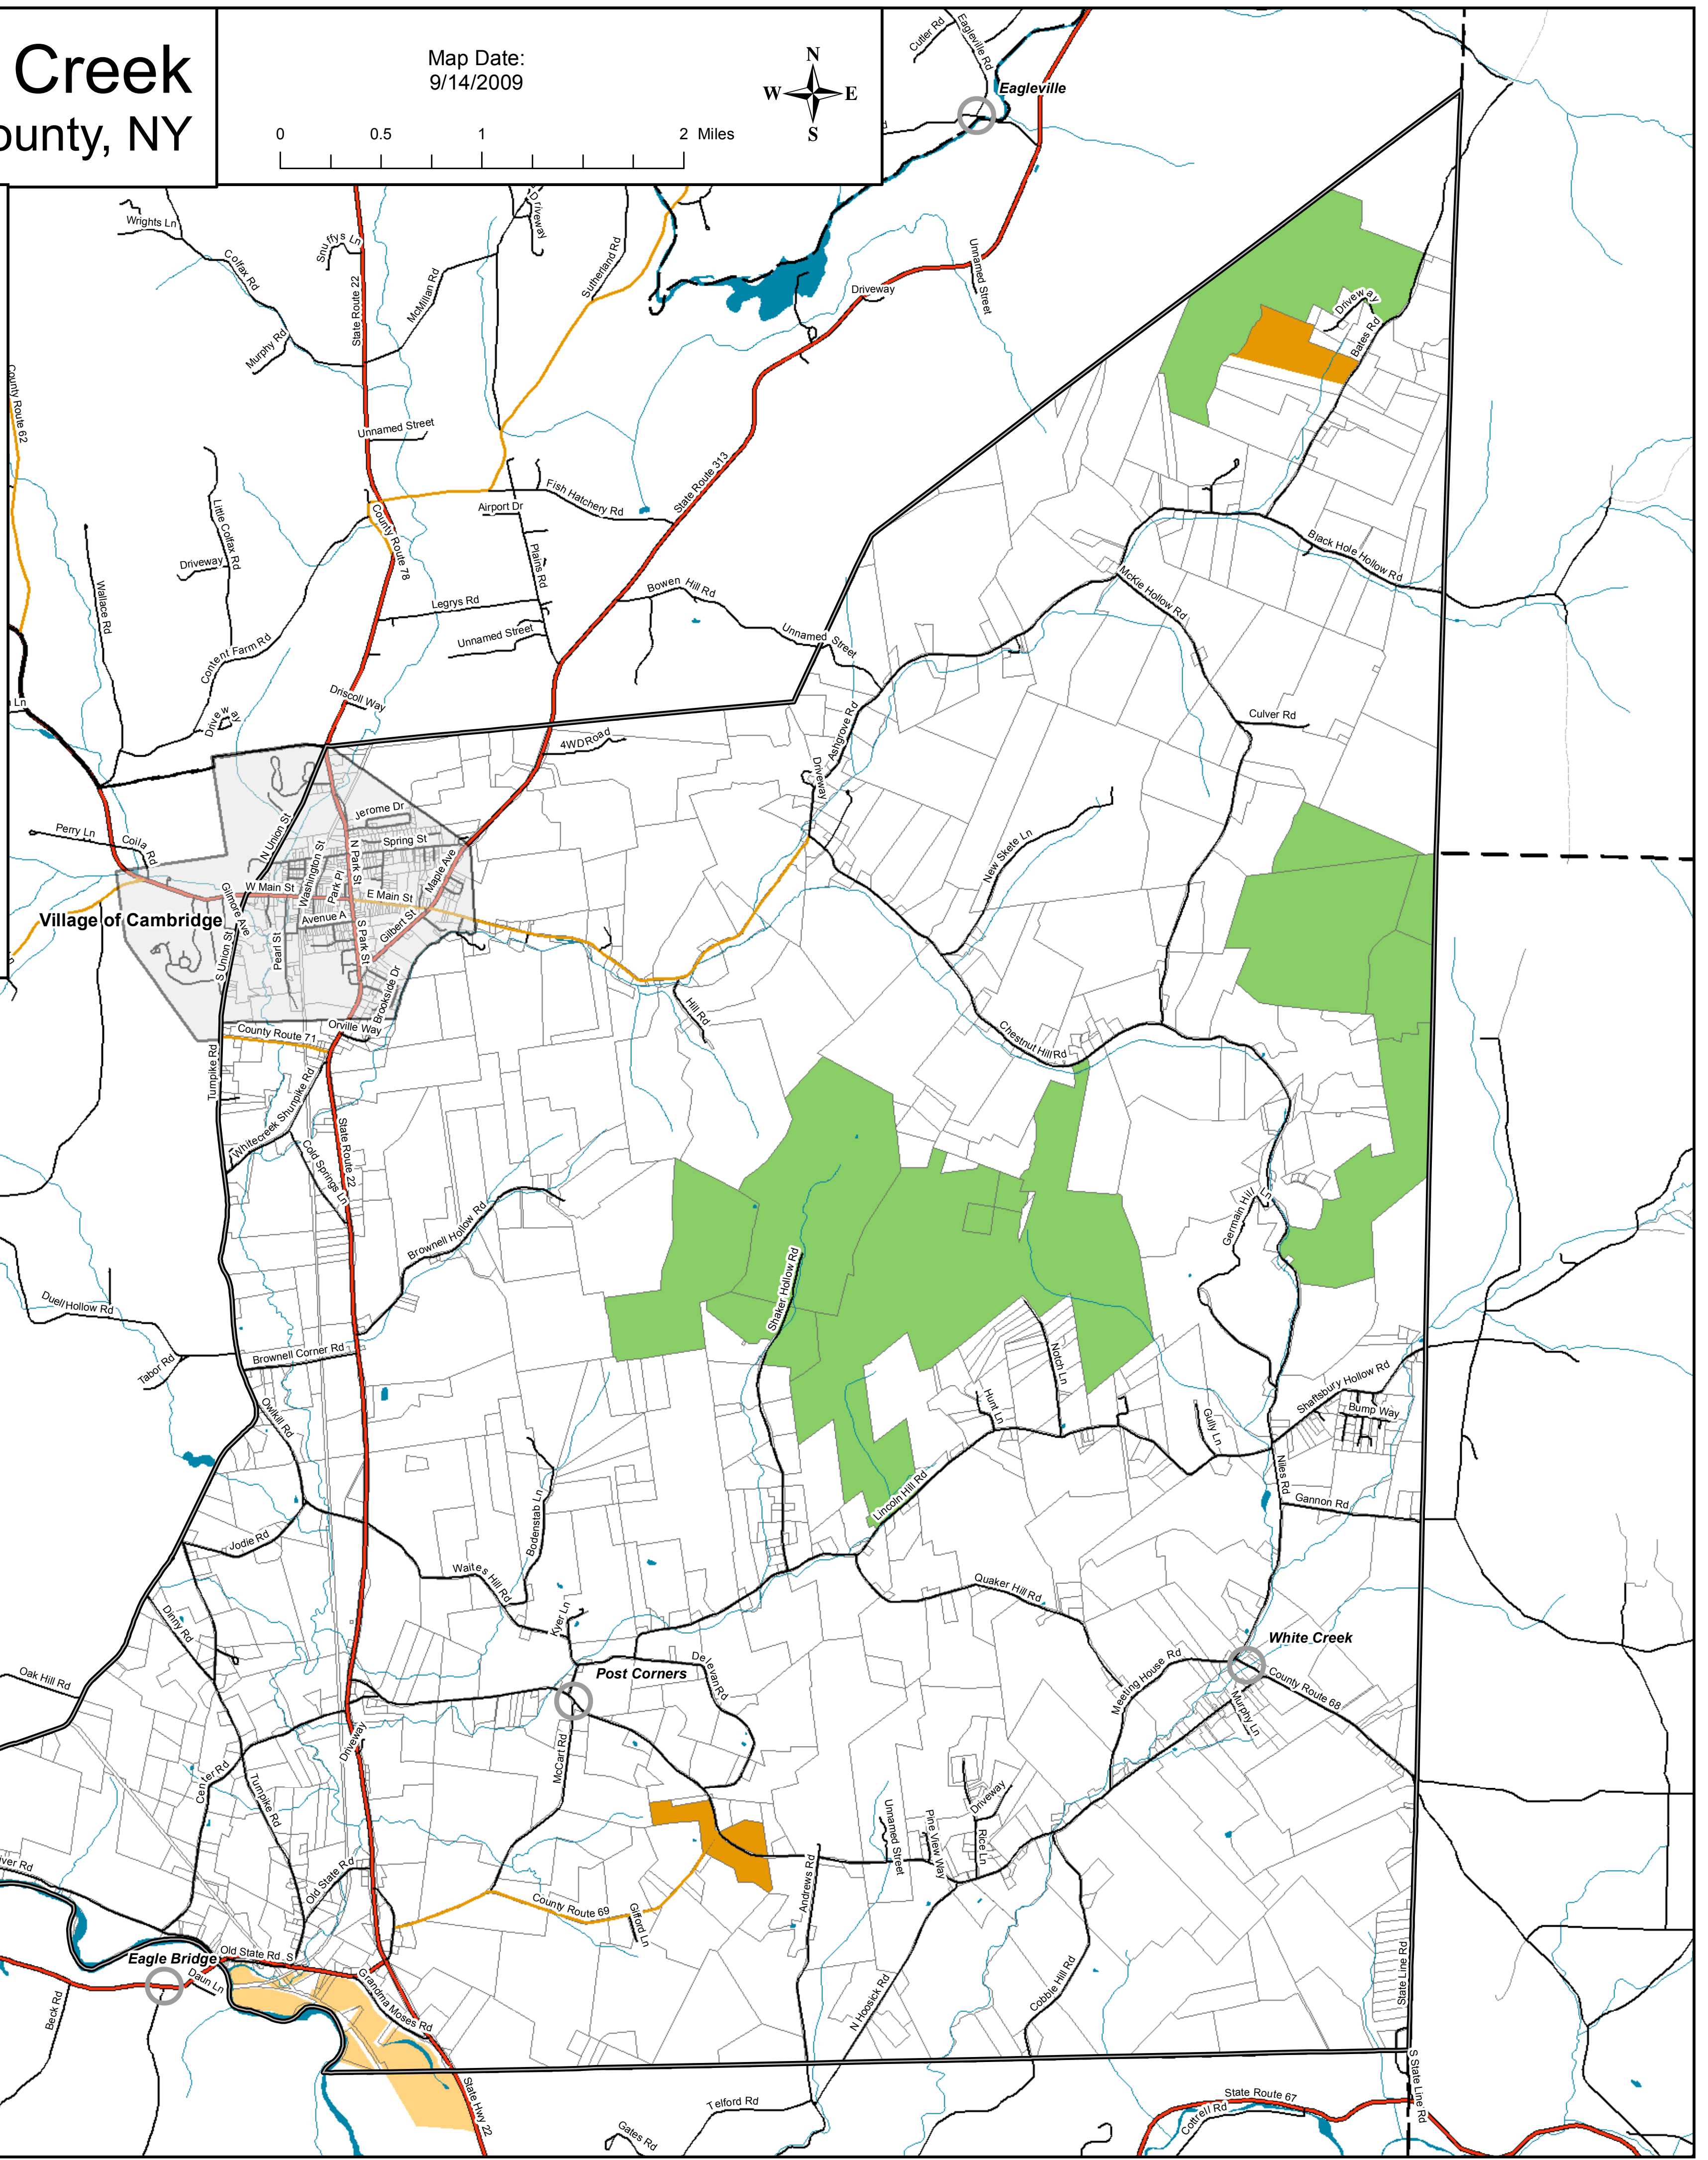

Town of White Creek

Washington County, NY

Map Date:
9/14/2009

0 0.5 1 2 Miles

Protected Land

- Places
- Town Boundary
- Village Boundary
- Surrounding Town Boundaries

Roads

- State Route
- County Road
- Local Road
- Private Road
- Off Road

Water

Streams

Property Boundaries

State Reforestation Areas

ASA Conserved Land

ASA Proposed Conserved Land

**Community Planning &
Environmental Associates**

Nan Stolzenburg, AICP - www.planningbetterplaces.com
152 Stolzenburg Road, Berne, NY 12023
Don Meltz, Planning and GIS - www.donmeltz.com