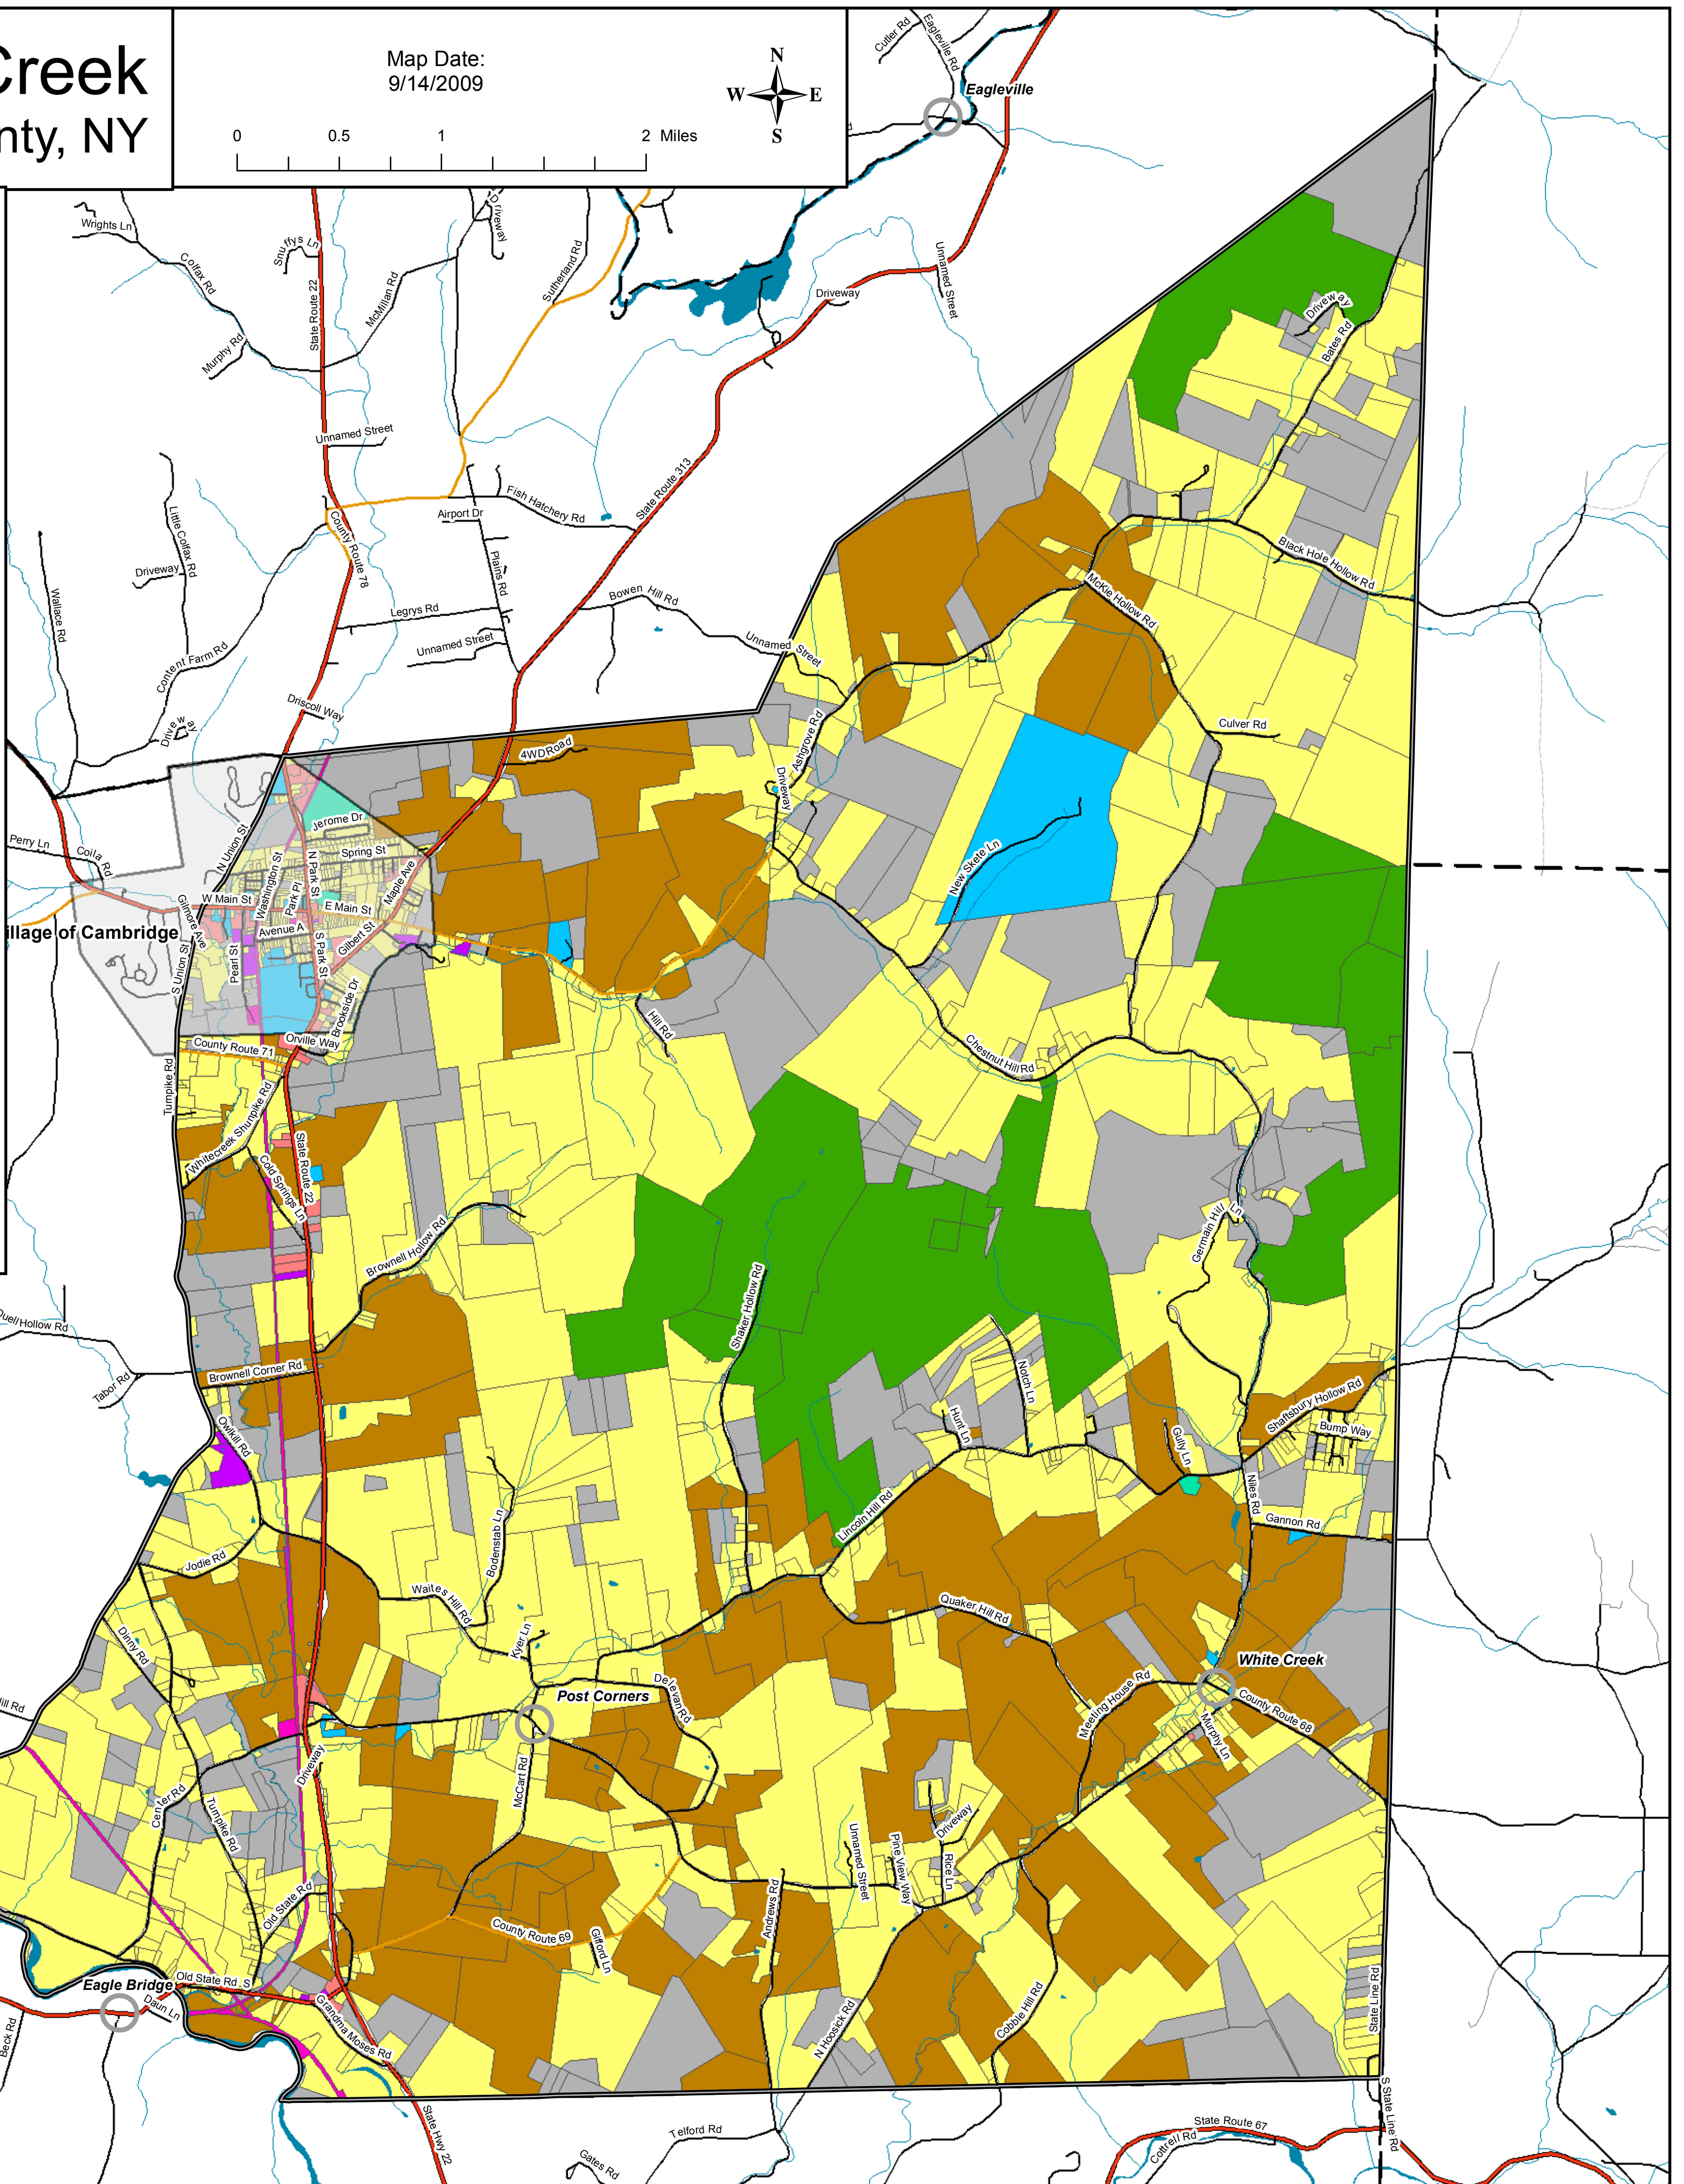

Town of White Creek

Washington County, NY

Map Date:
9/14/2009

0 0.5 1 2 Miles

Property Class

- Places
- Town Boundary
- Village Boundary
- Surrounding Town Boundaries

Roads

- State Route
- County Road
- Local Road
- Private Road
- Off Road
- Water
- Streams

Property Class

- Agricultural
- Residential
- Commercial
- Industrial
- Community Services
- Public Services
- Recreation and Entertainment
- Wild, Forested, Conservation Lands and Public Parks
- Vacant Land