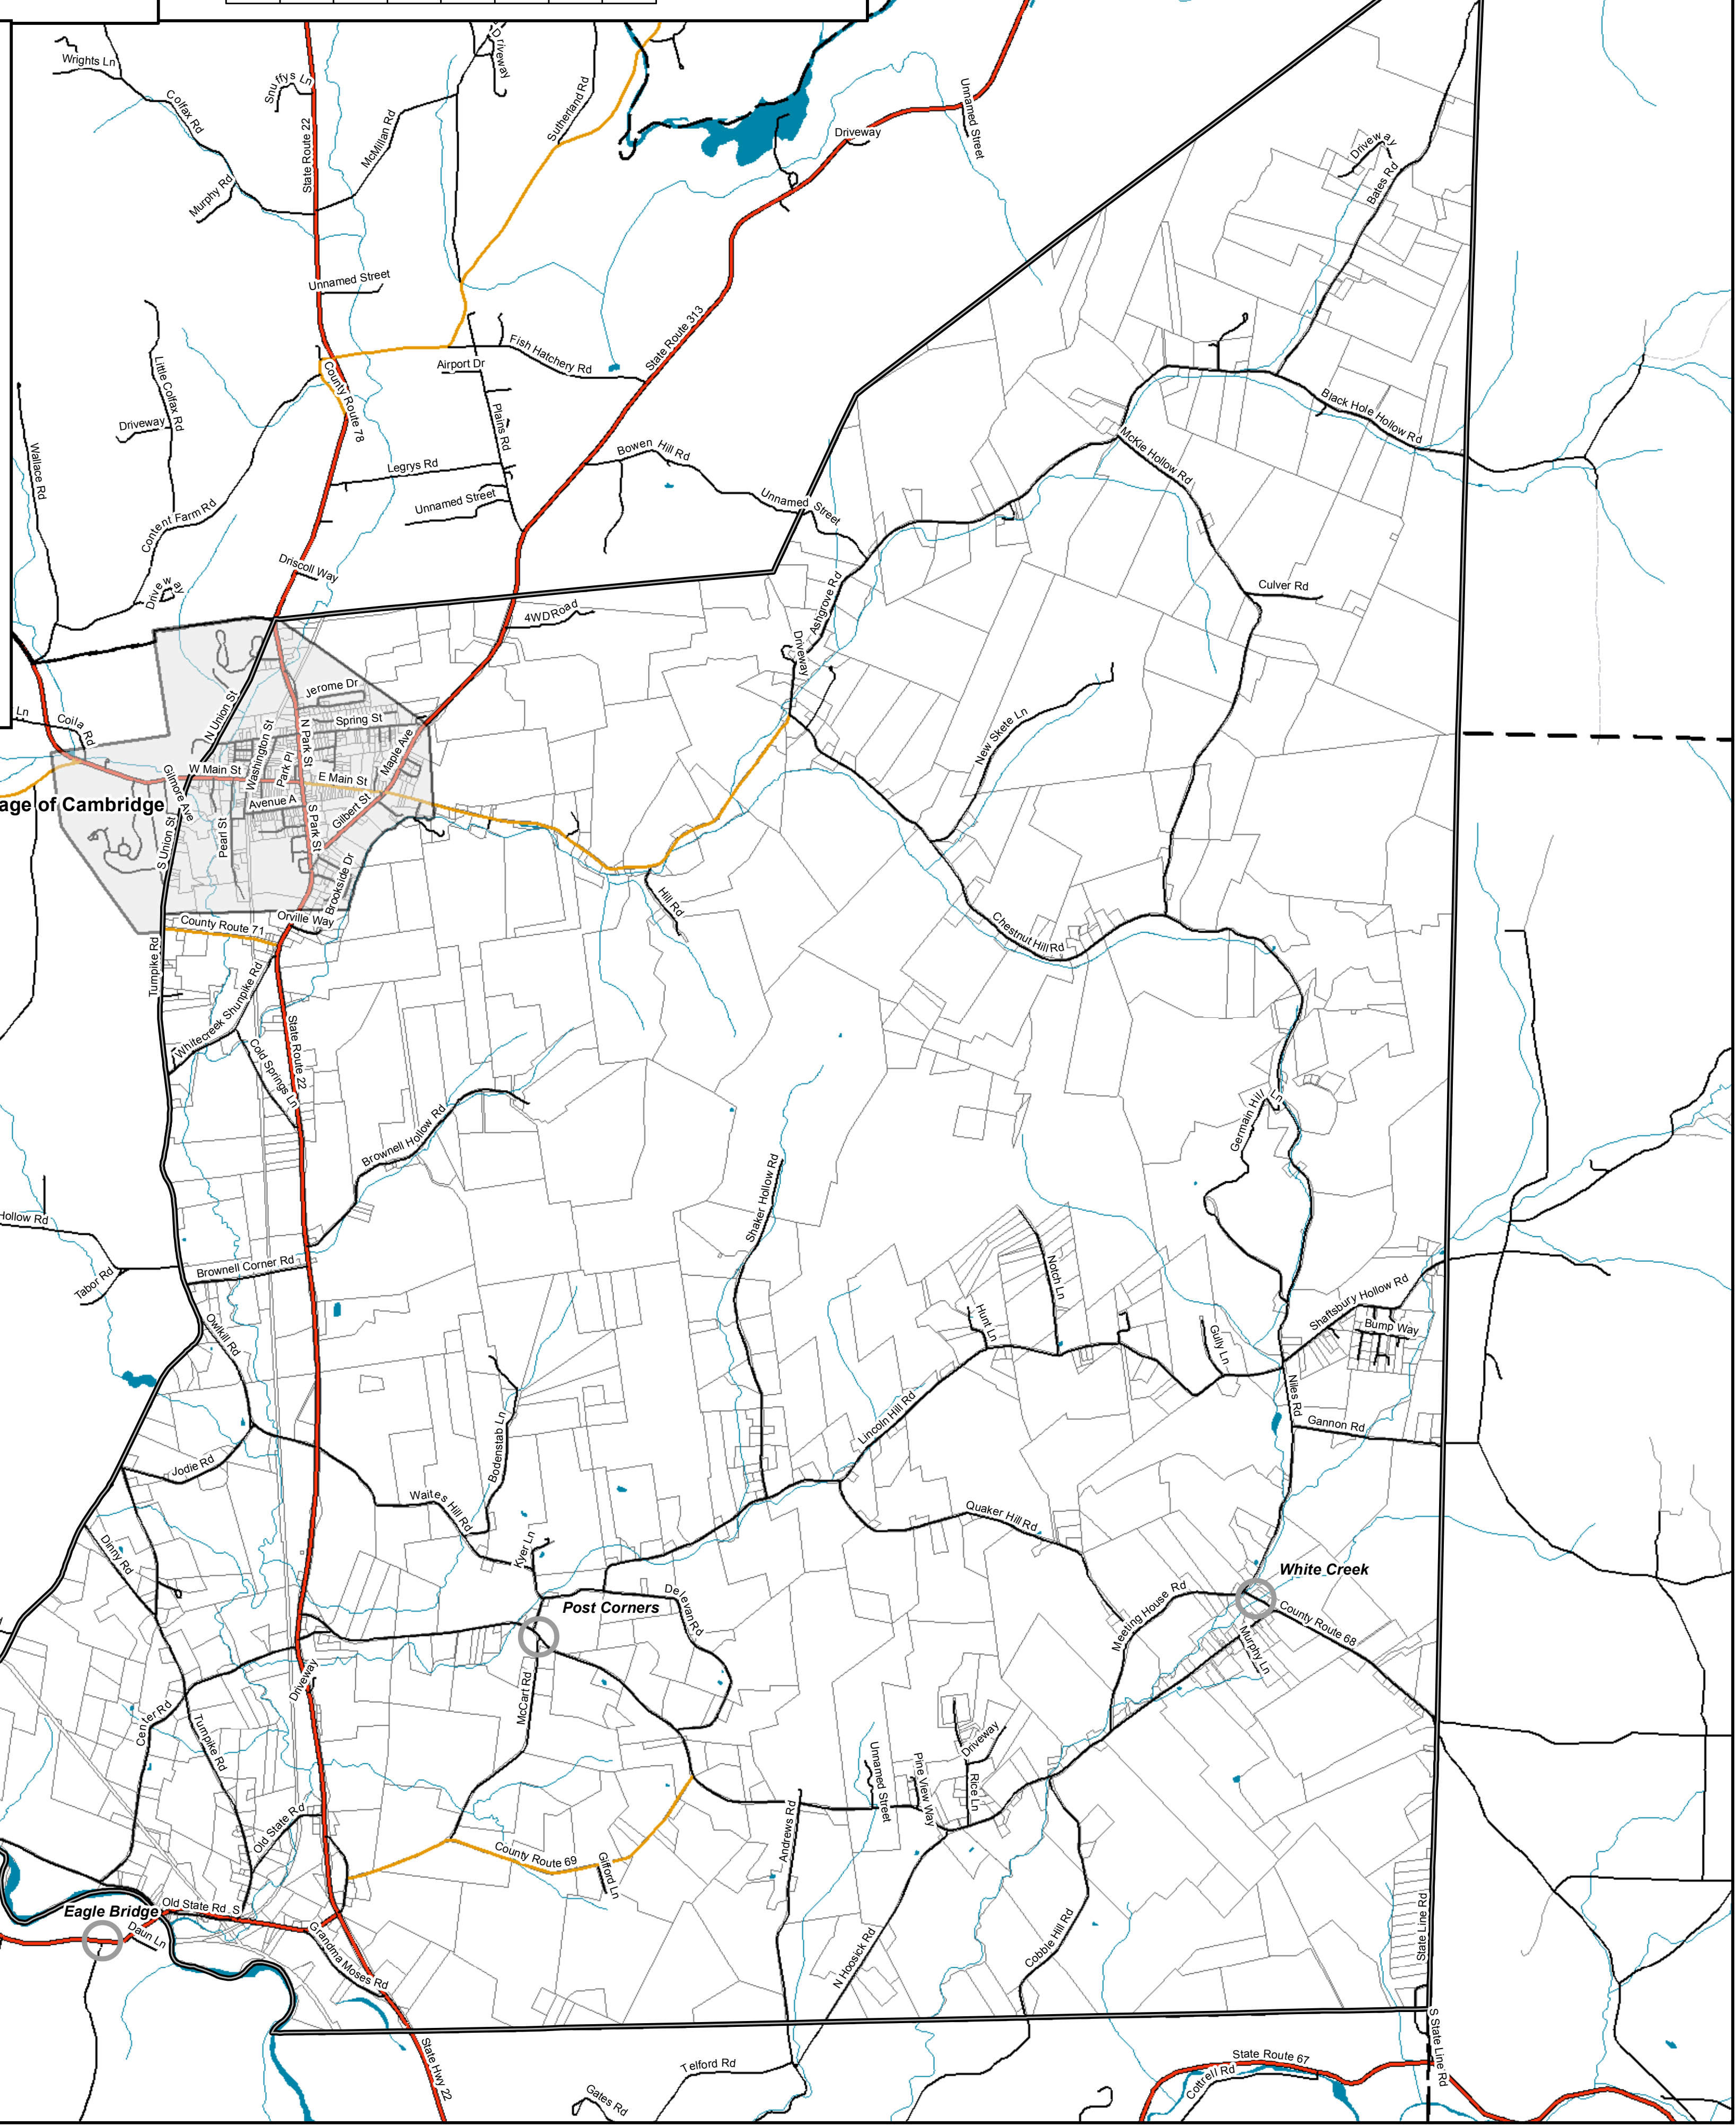

# Town of White Creek

## Washington County, NY

Map Date:  
9/14/2009

### Roads and Property Boundaries

- Places
- Town Boundary
- Village Boundary
- Surrounding Town Boundaries
- Roads**
  - State Route
  - County Road
  - Local Road
  - Private Road
  - Off Road
- Water
- Streams
- Property Boundaries