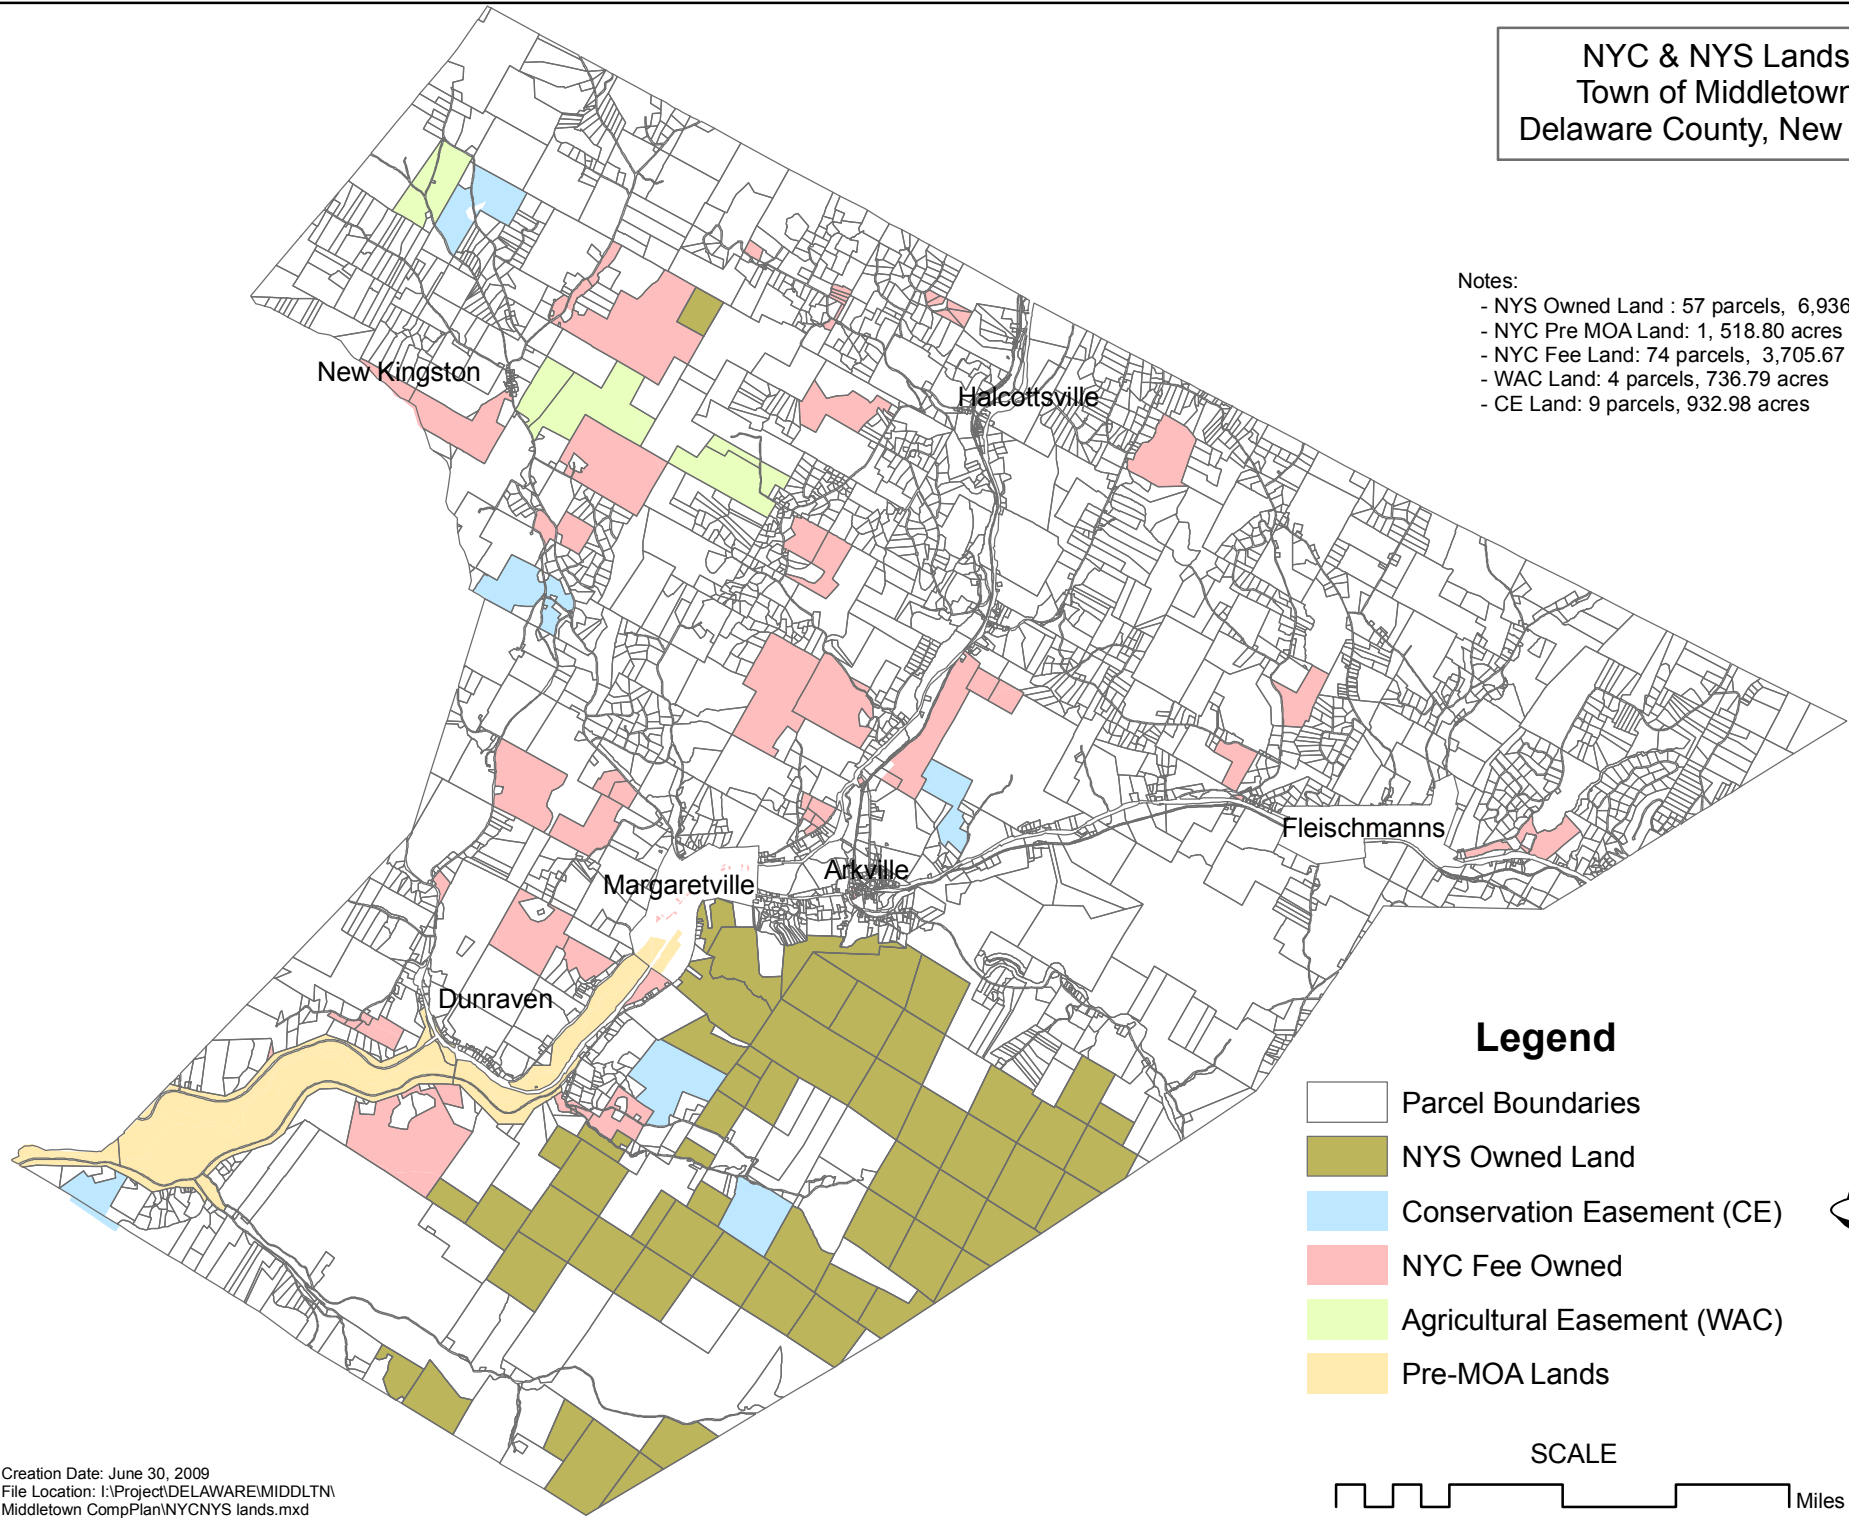

NYC & NYS Lands  
Town of Middletown  
Delaware County, New York

- Notes:
- NYS Owned Land : 57 parcels, 6,936.22 acres
  - NYC Pre MOA Land: 1, 518.80 acres
  - NYC Fee Land: 74 parcels, 3,705.67 acres
  - WAC Land: 4 parcels, 736.79 acres
  - CE Land: 9 parcels, 932.98 acres

**Legend**

- Parcel Boundaries
- NYS Owned Land
- Conservation Easement (CE)
- NYC Fee Owned
- Agricultural Easement (WAC)
- Pre-MOA Lands

**SCALE**