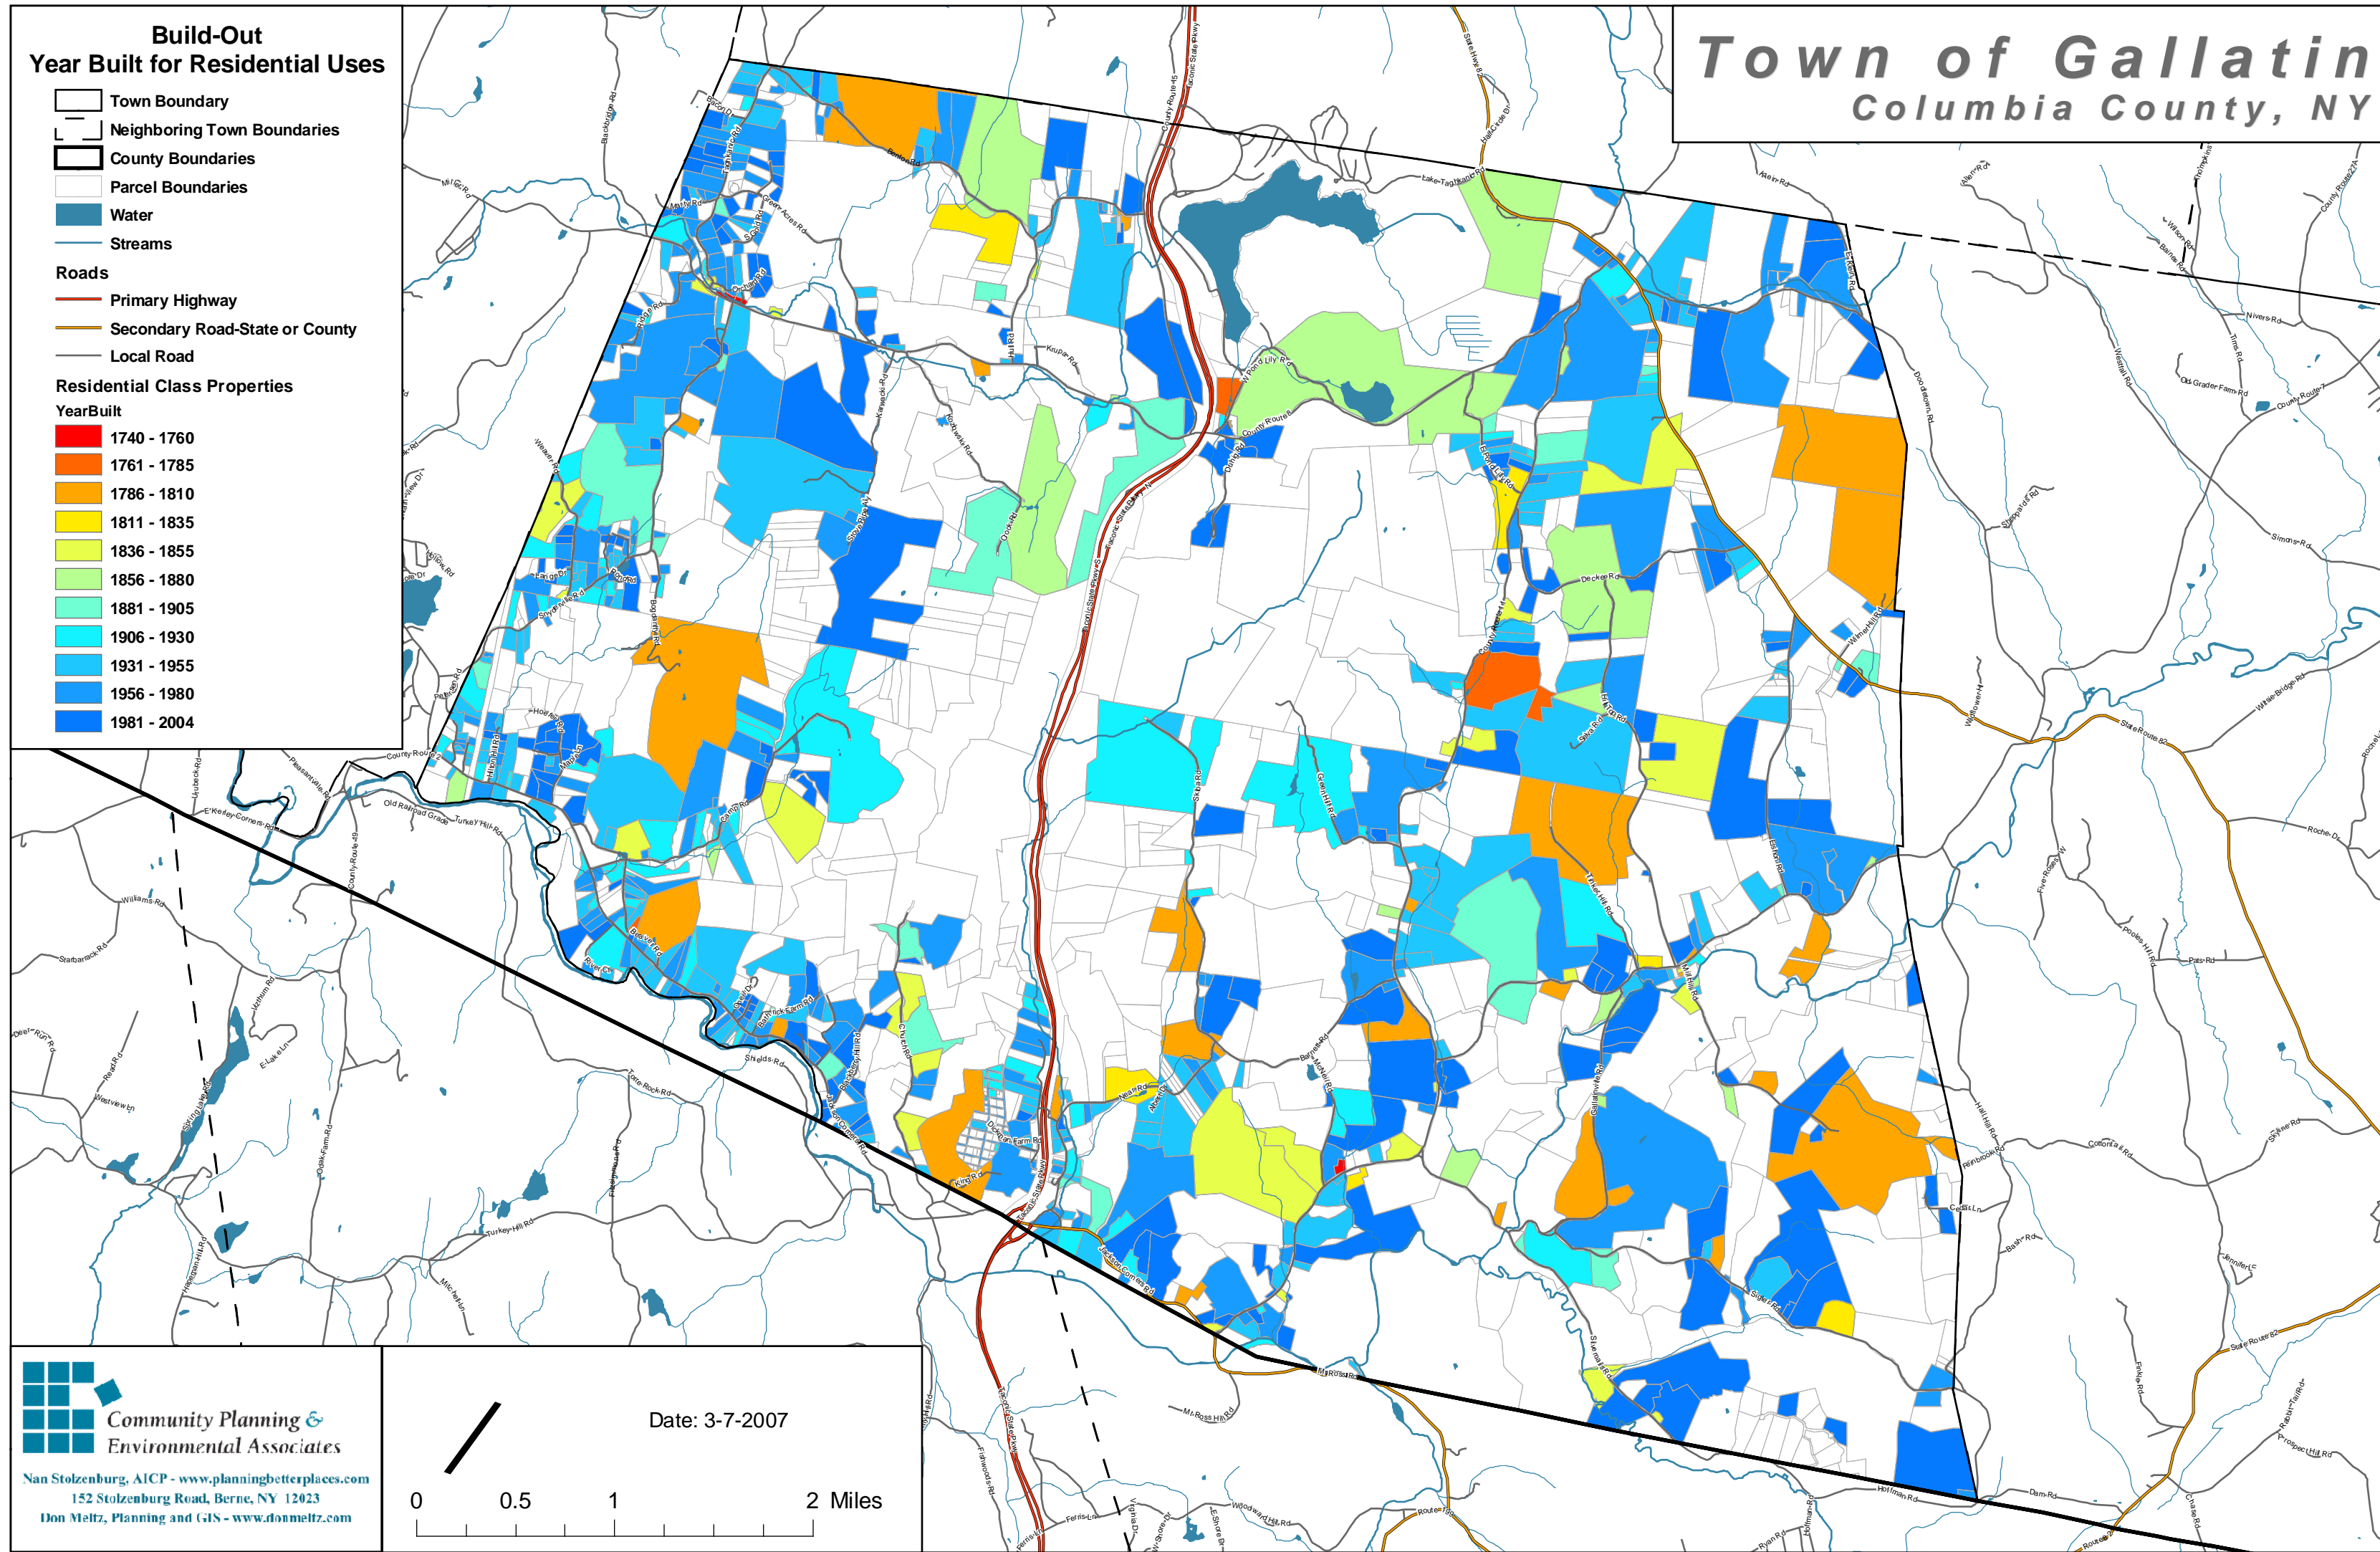

Town of Gallatin

Columbia County, NY

Build-Out Year Built for Residential Uses

-  Town Boundary
-  Neighboring Town Boundaries
-  County Boundaries
-  Parcel Boundaries
-  Water
-  Streams

Roads

-  Primary Highway
-  Secondary Road-State or County
-  Local Road

Residential Class Properties

YearBuilt

-  1740 - 1760
-  1761 - 1785
-  1786 - 1810
-  1811 - 1835
-  1836 - 1855
-  1856 - 1880
-  1881 - 1905
-  1906 - 1930
-  1931 - 1955
-  1956 - 1980
-  1981 - 2004

0 0.5 1 2 Miles