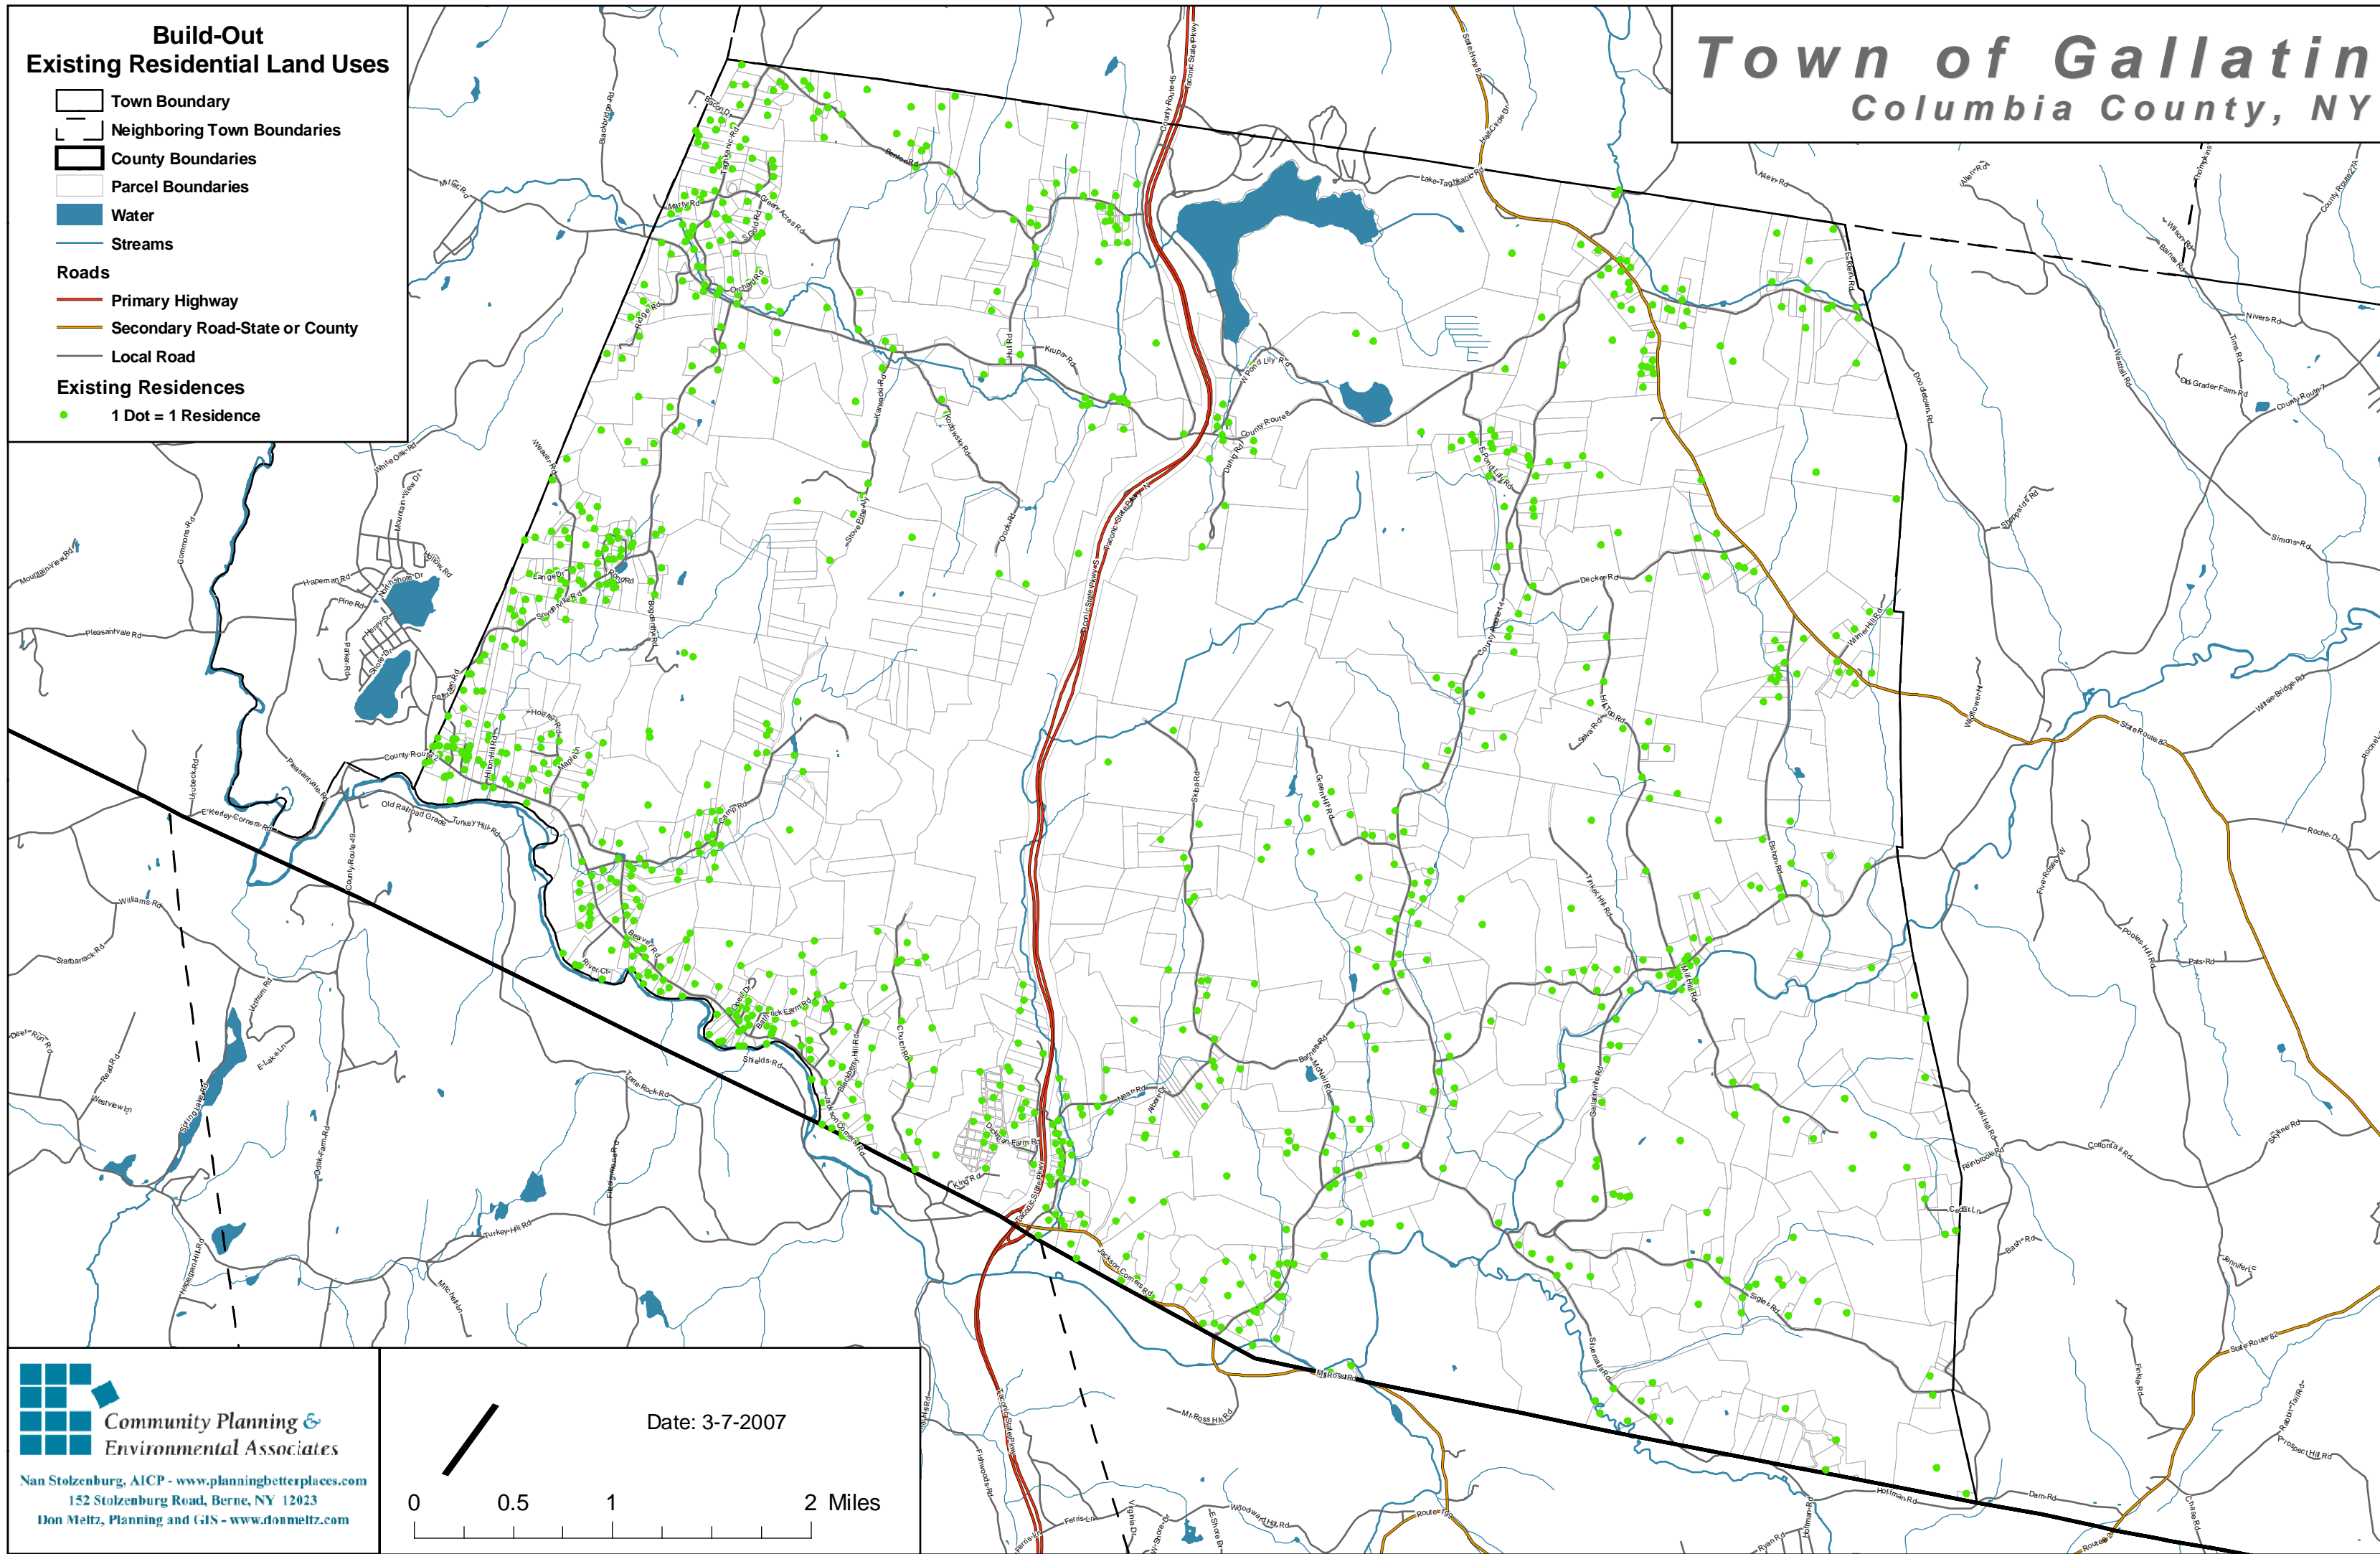

# Town of Gallatin

## Columbia County, NY

#### Existing Residential Land Uses

-  Town Boundary
-  Neighboring Town Boundaries
-  County Boundaries
-  Parcel Boundaries
-  Water
-  Streams
- Roads**
-  Primary Highway
-  Secondary Road-State or County
-  Local Road
- Existing Residences**
-  1 Dot = 1 Residence