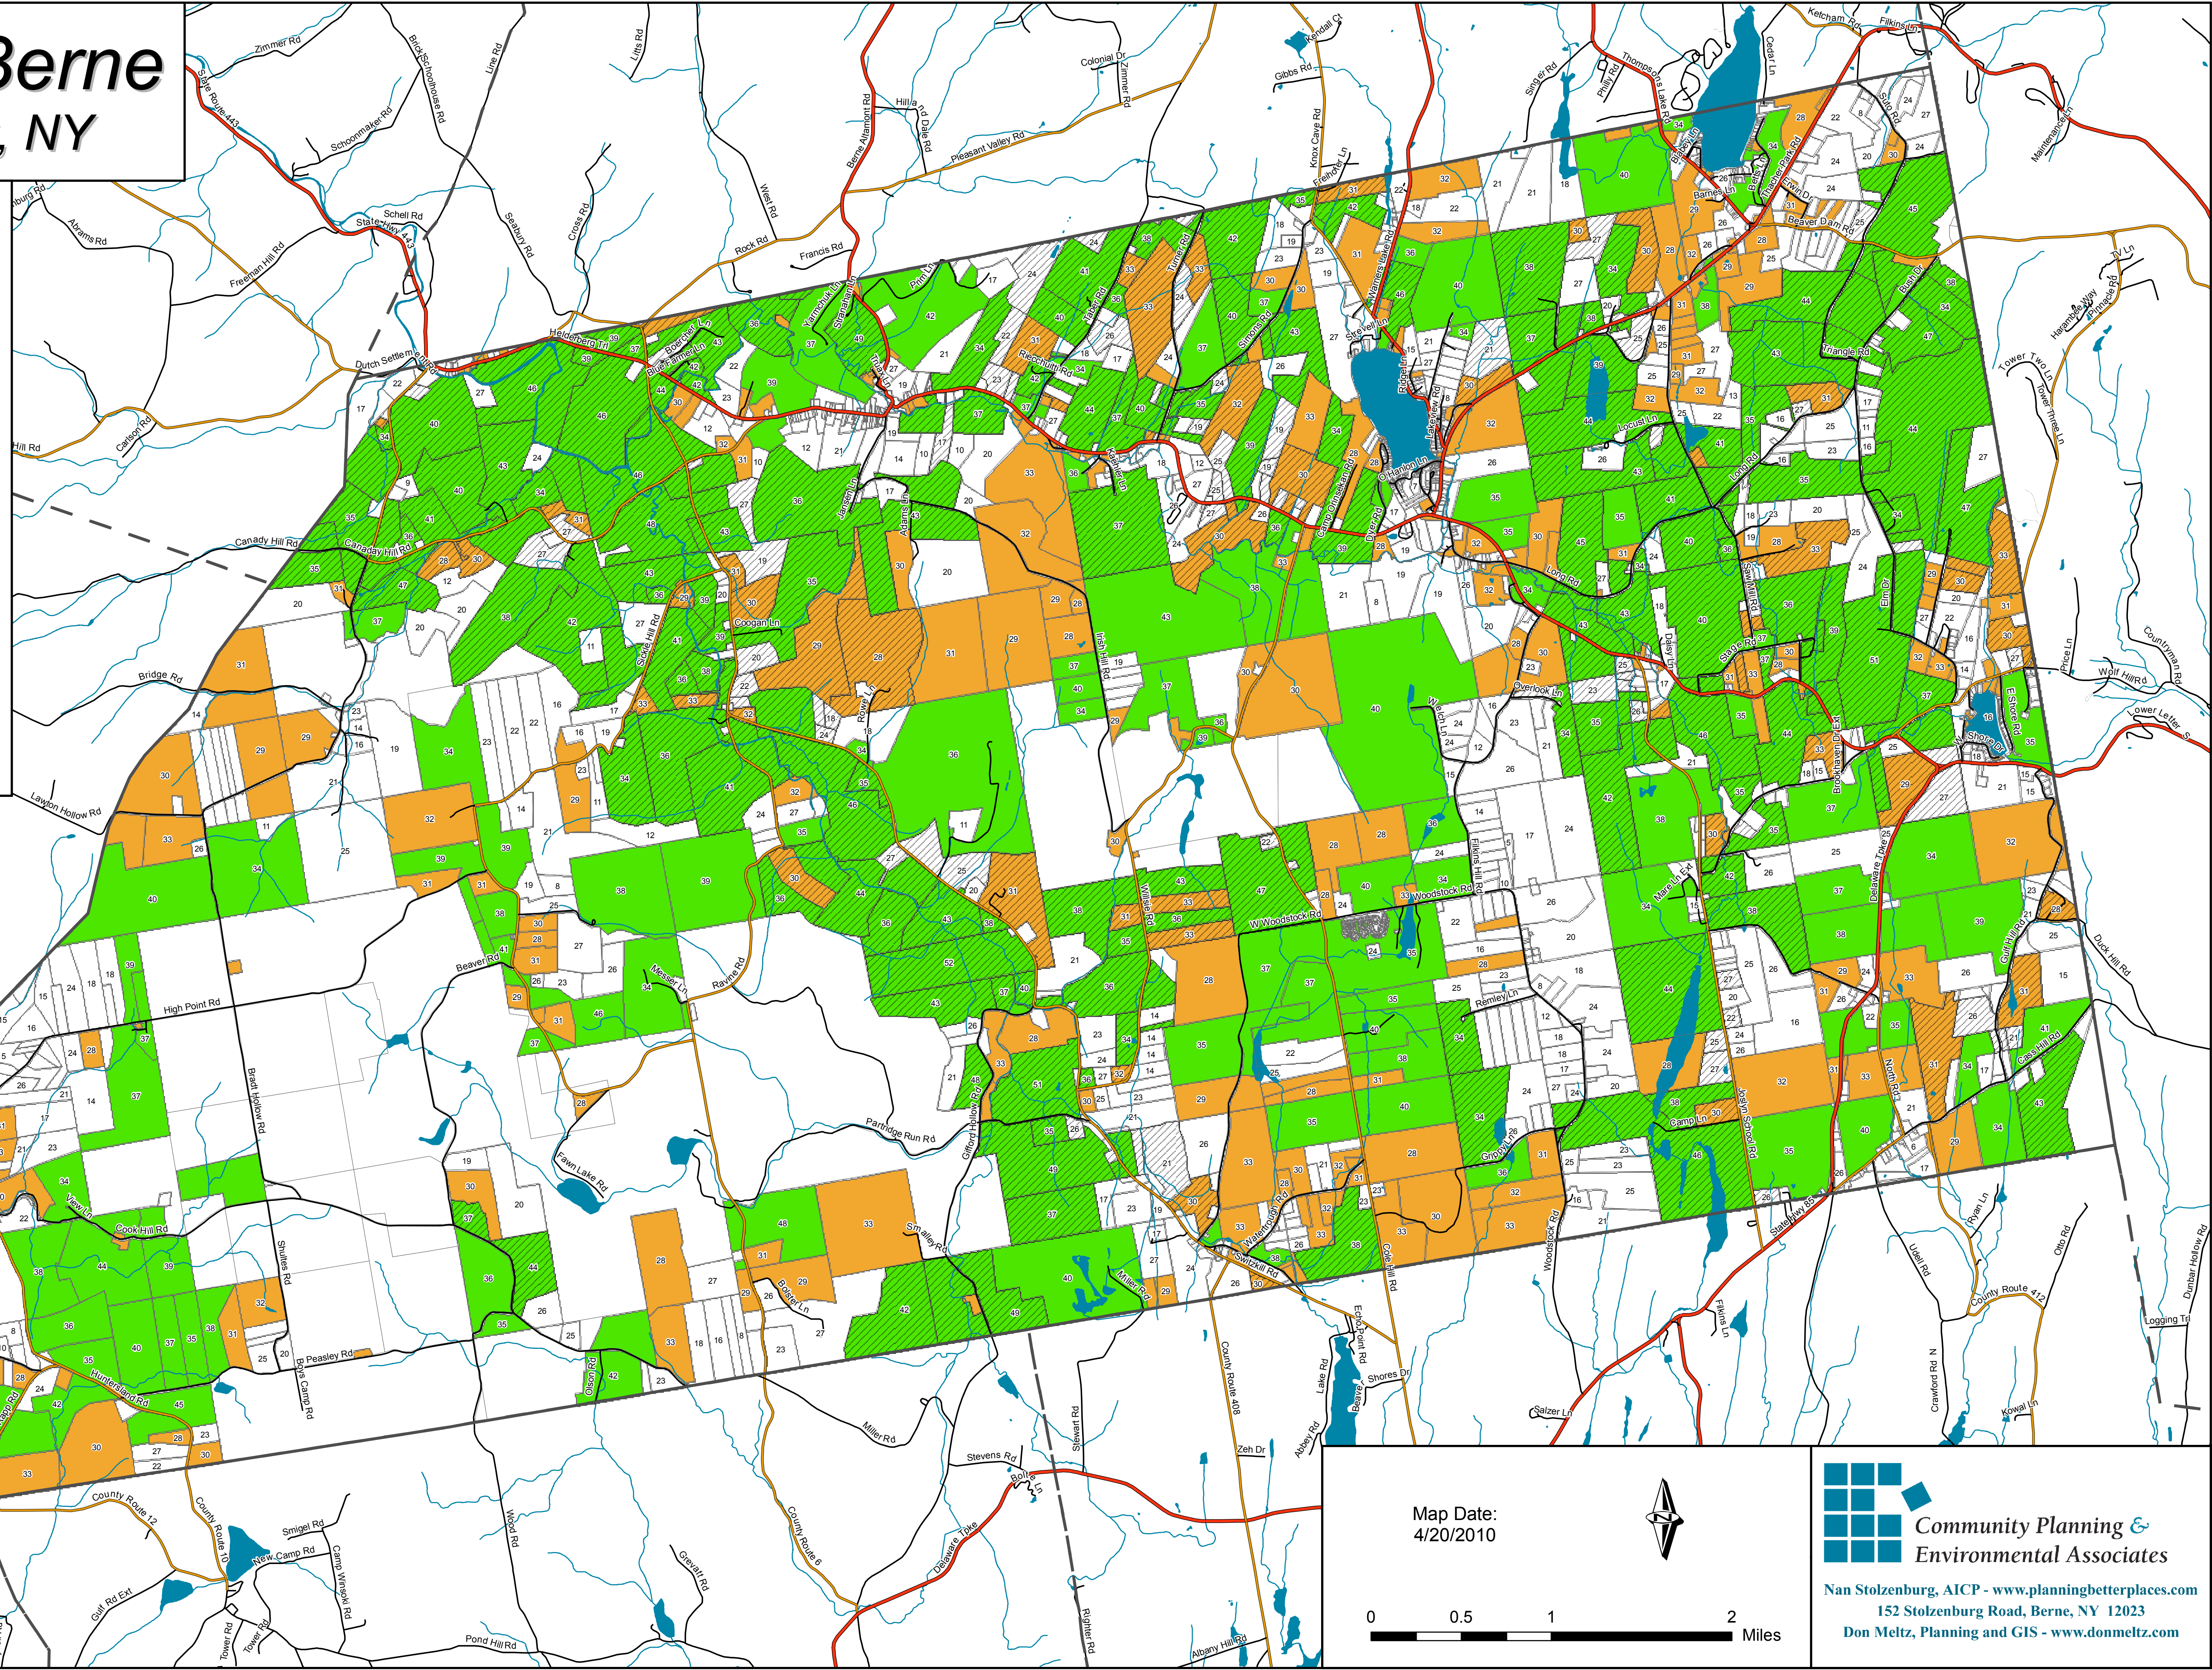

Town of Berne

Albany County, NY

LESA Ranking

-  Town Boundary
-  Surrounding Town Boundaries
-  Water
-  Streams
- Roads**
-  State Route
-  County Road
-  Local Road
-  Private Road
-  Driveway
-  Property Boundaries
-  Identified Farmland
- LESA calculations - v1**
- Total Score**
-  4 - 27
-  28 - 33
-  34 - 52

Map Date:
4/20/2010

 **Community Planning &
Environmental Associates**

Nan Stolzenburg, AICP - www.planningbetterplaces.com
152 Stolzenburg Road, Berne, NY 12023
Don Meltz, Planning and GIS - www.donmeltz.com