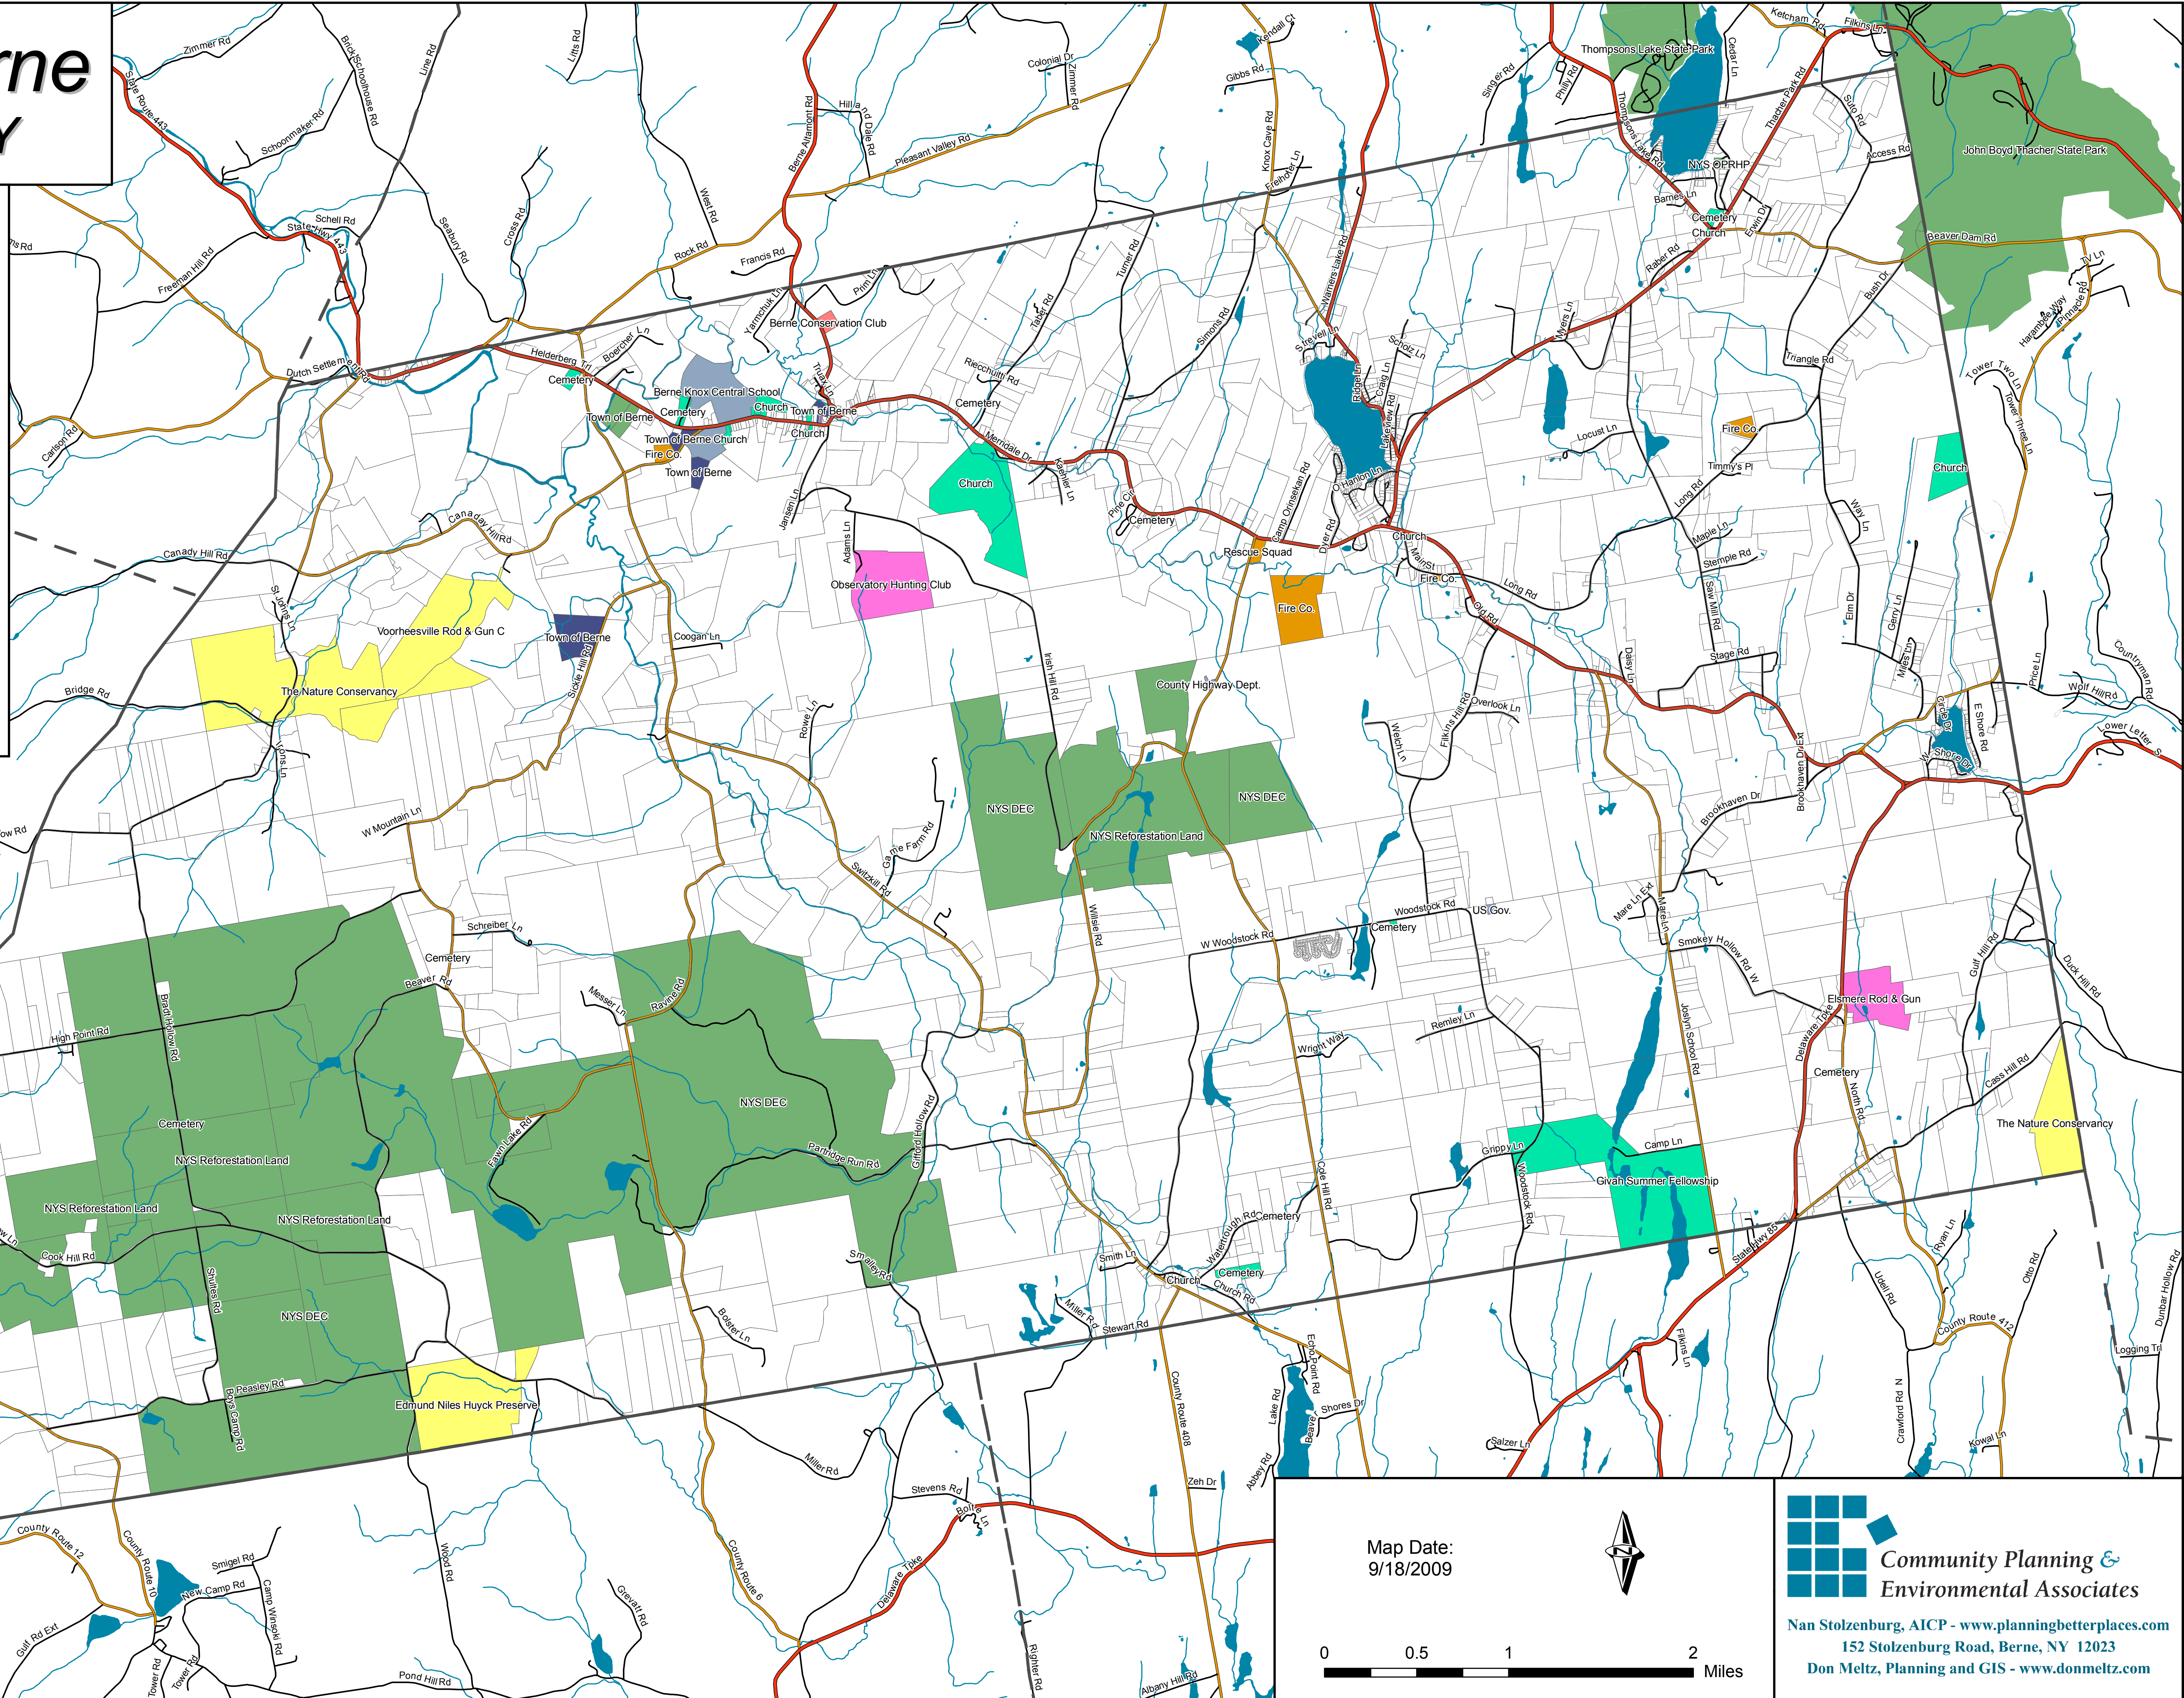

Town of Berne

Albany County, NY

Community Resources

-  Town Boundary
-  Surrounding Town Boundaries
-  Property Boundaries
-  Water
-  Streams
- Community Resource Properties**
-  Public Open Space
-  Non-Profit Open Space
-  Private Open Space
-  Private Organization
-  Educational
-  Emergency Services
-  Religious Use
-  Town Owned Property
-  Other Government Owned Property

Map Date:
9/18/2009

 **Community Planning &
Environmental Associates**

Nan Stolzberg, AICP - www.planningbetterplaces.com
152 Stolzenburg Road, Berne, NY 12023
Don Meltz, Planning and GIS - www.donmeltz.com