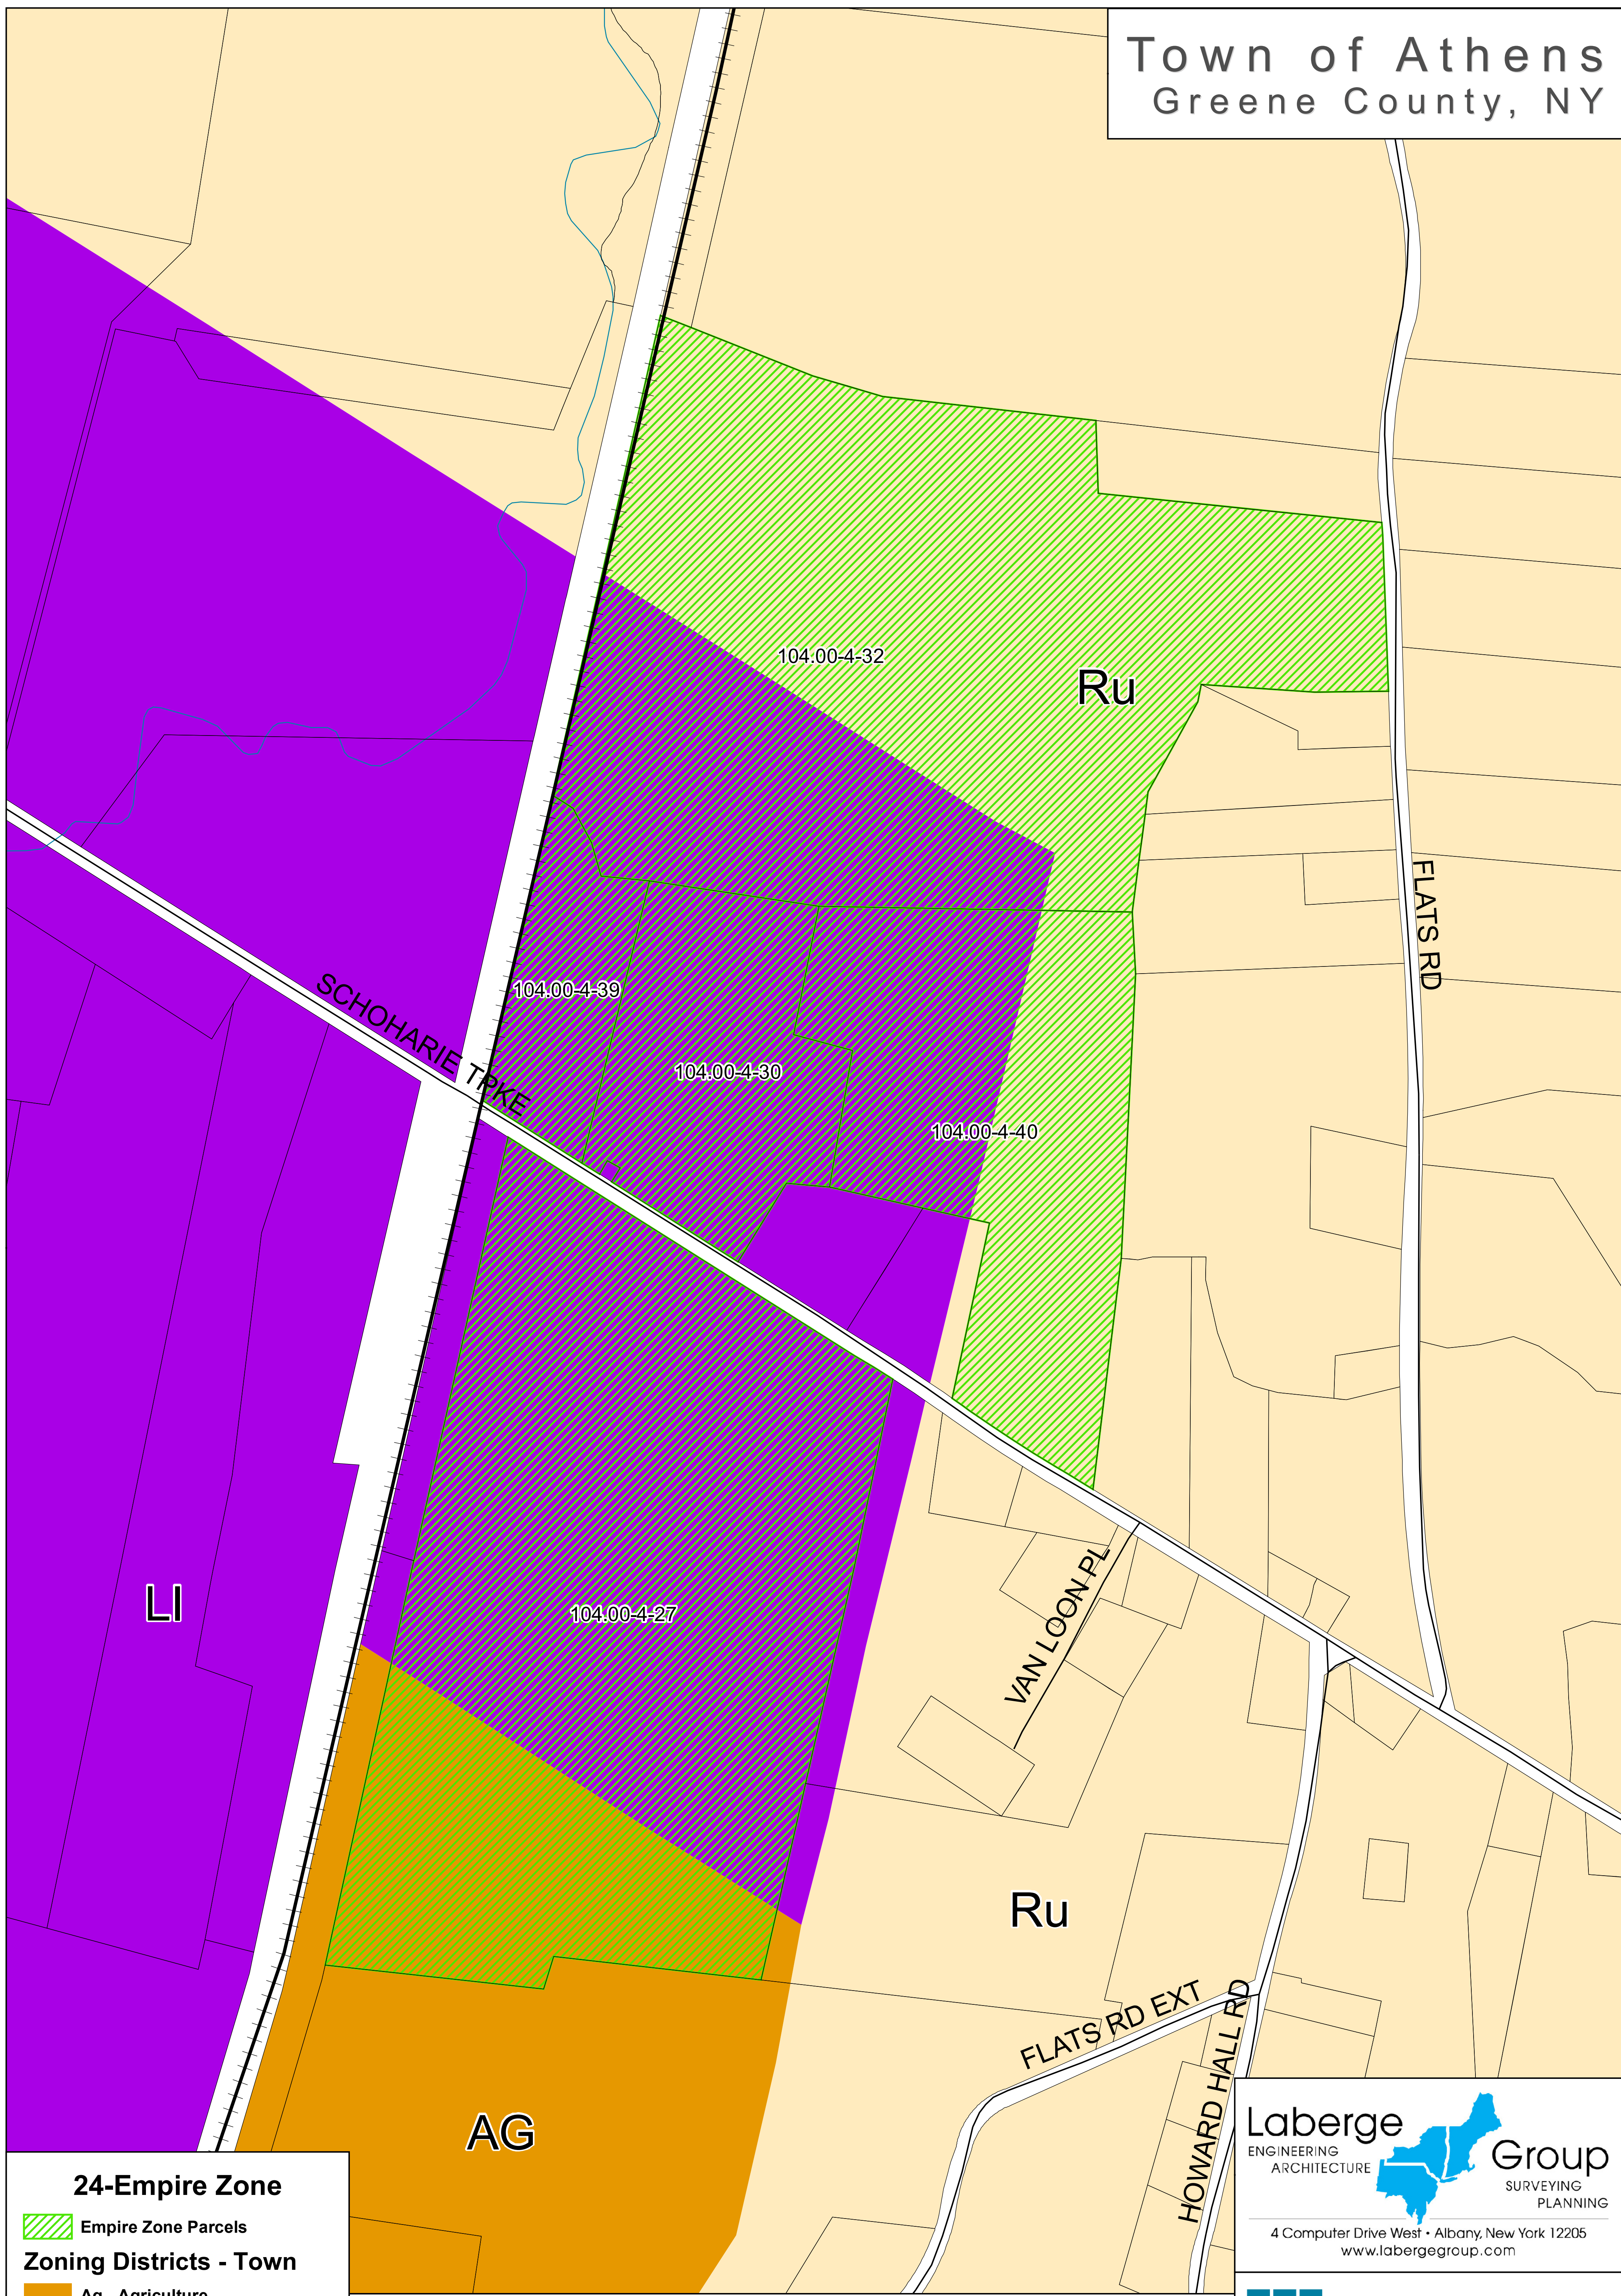

Town of Athens
Greene County, NY

24-Empire Zone

-  Empire Zone Parcels

Zoning Districts - Town

-  Ag - Agriculture
-  HC - Highway Commercial
-  LI - Light Industrial
-  OS - Open Space/Conservation
-  Rr - Recreation Residential
-  Ru - Rural Residential